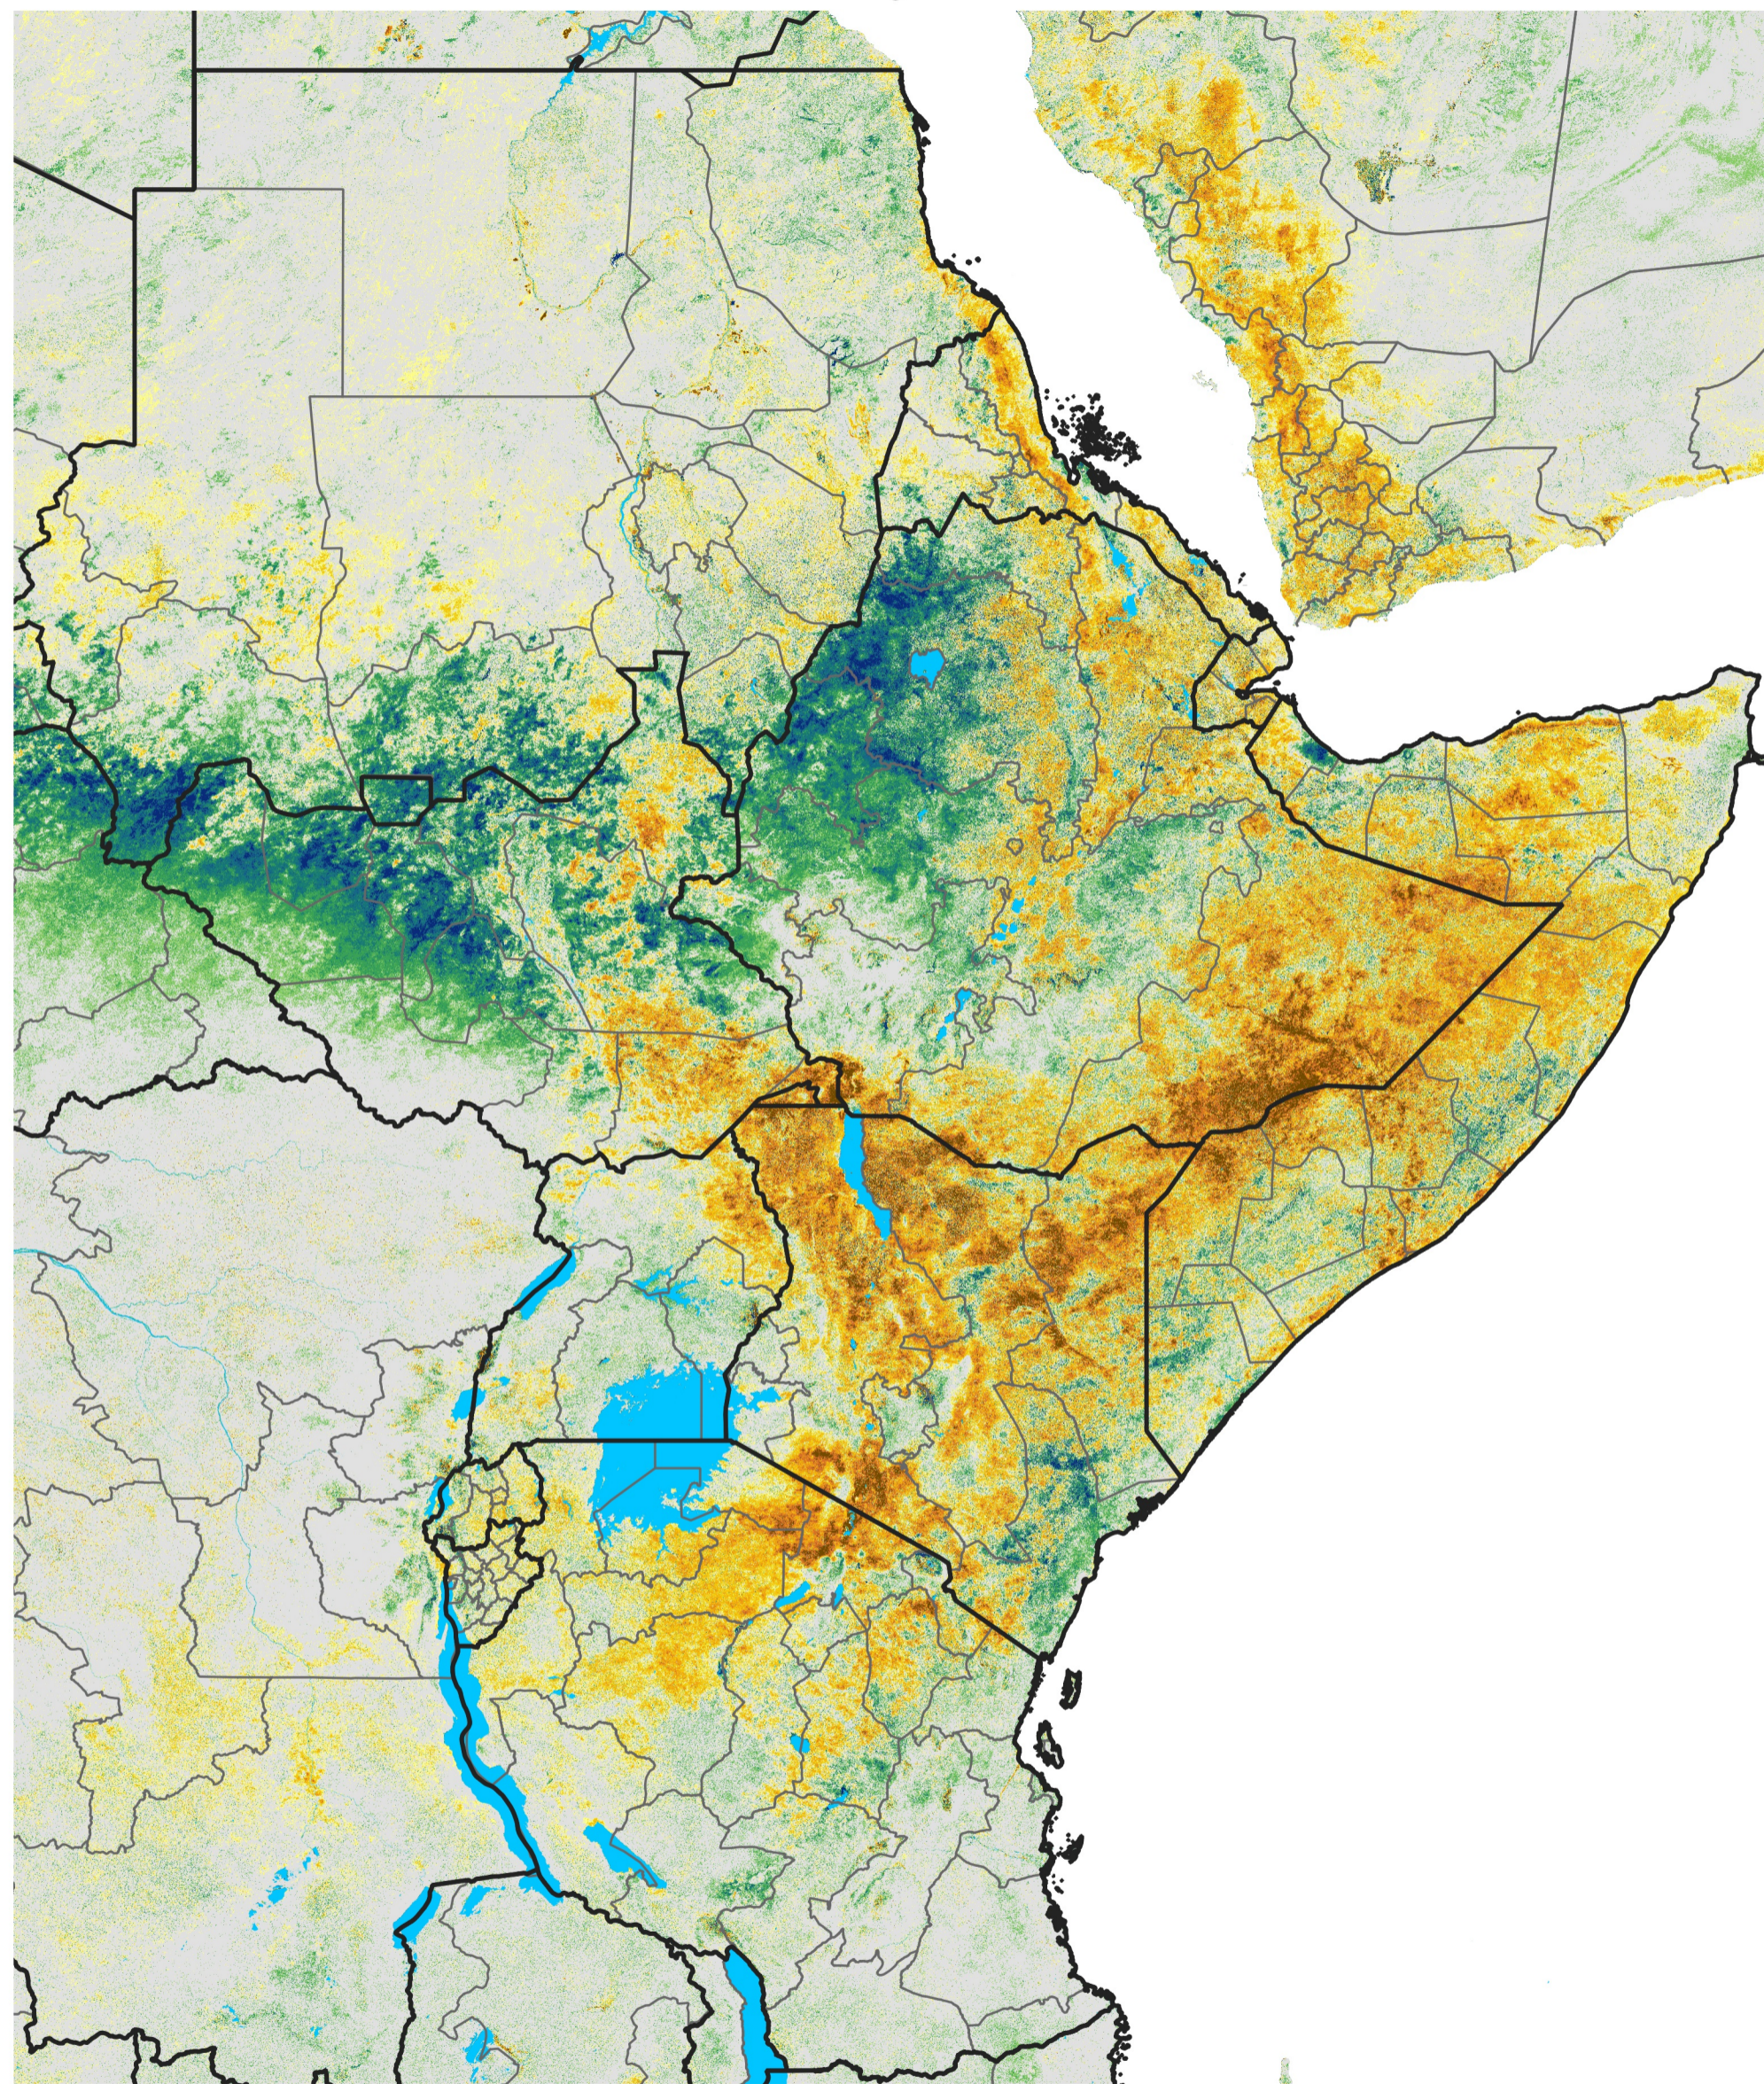

East Africa Percent of Mean NDVI

2014 / Mean (2012 - 2021)

Period 28 / May 11 - 20, 2014

Percent of Normal