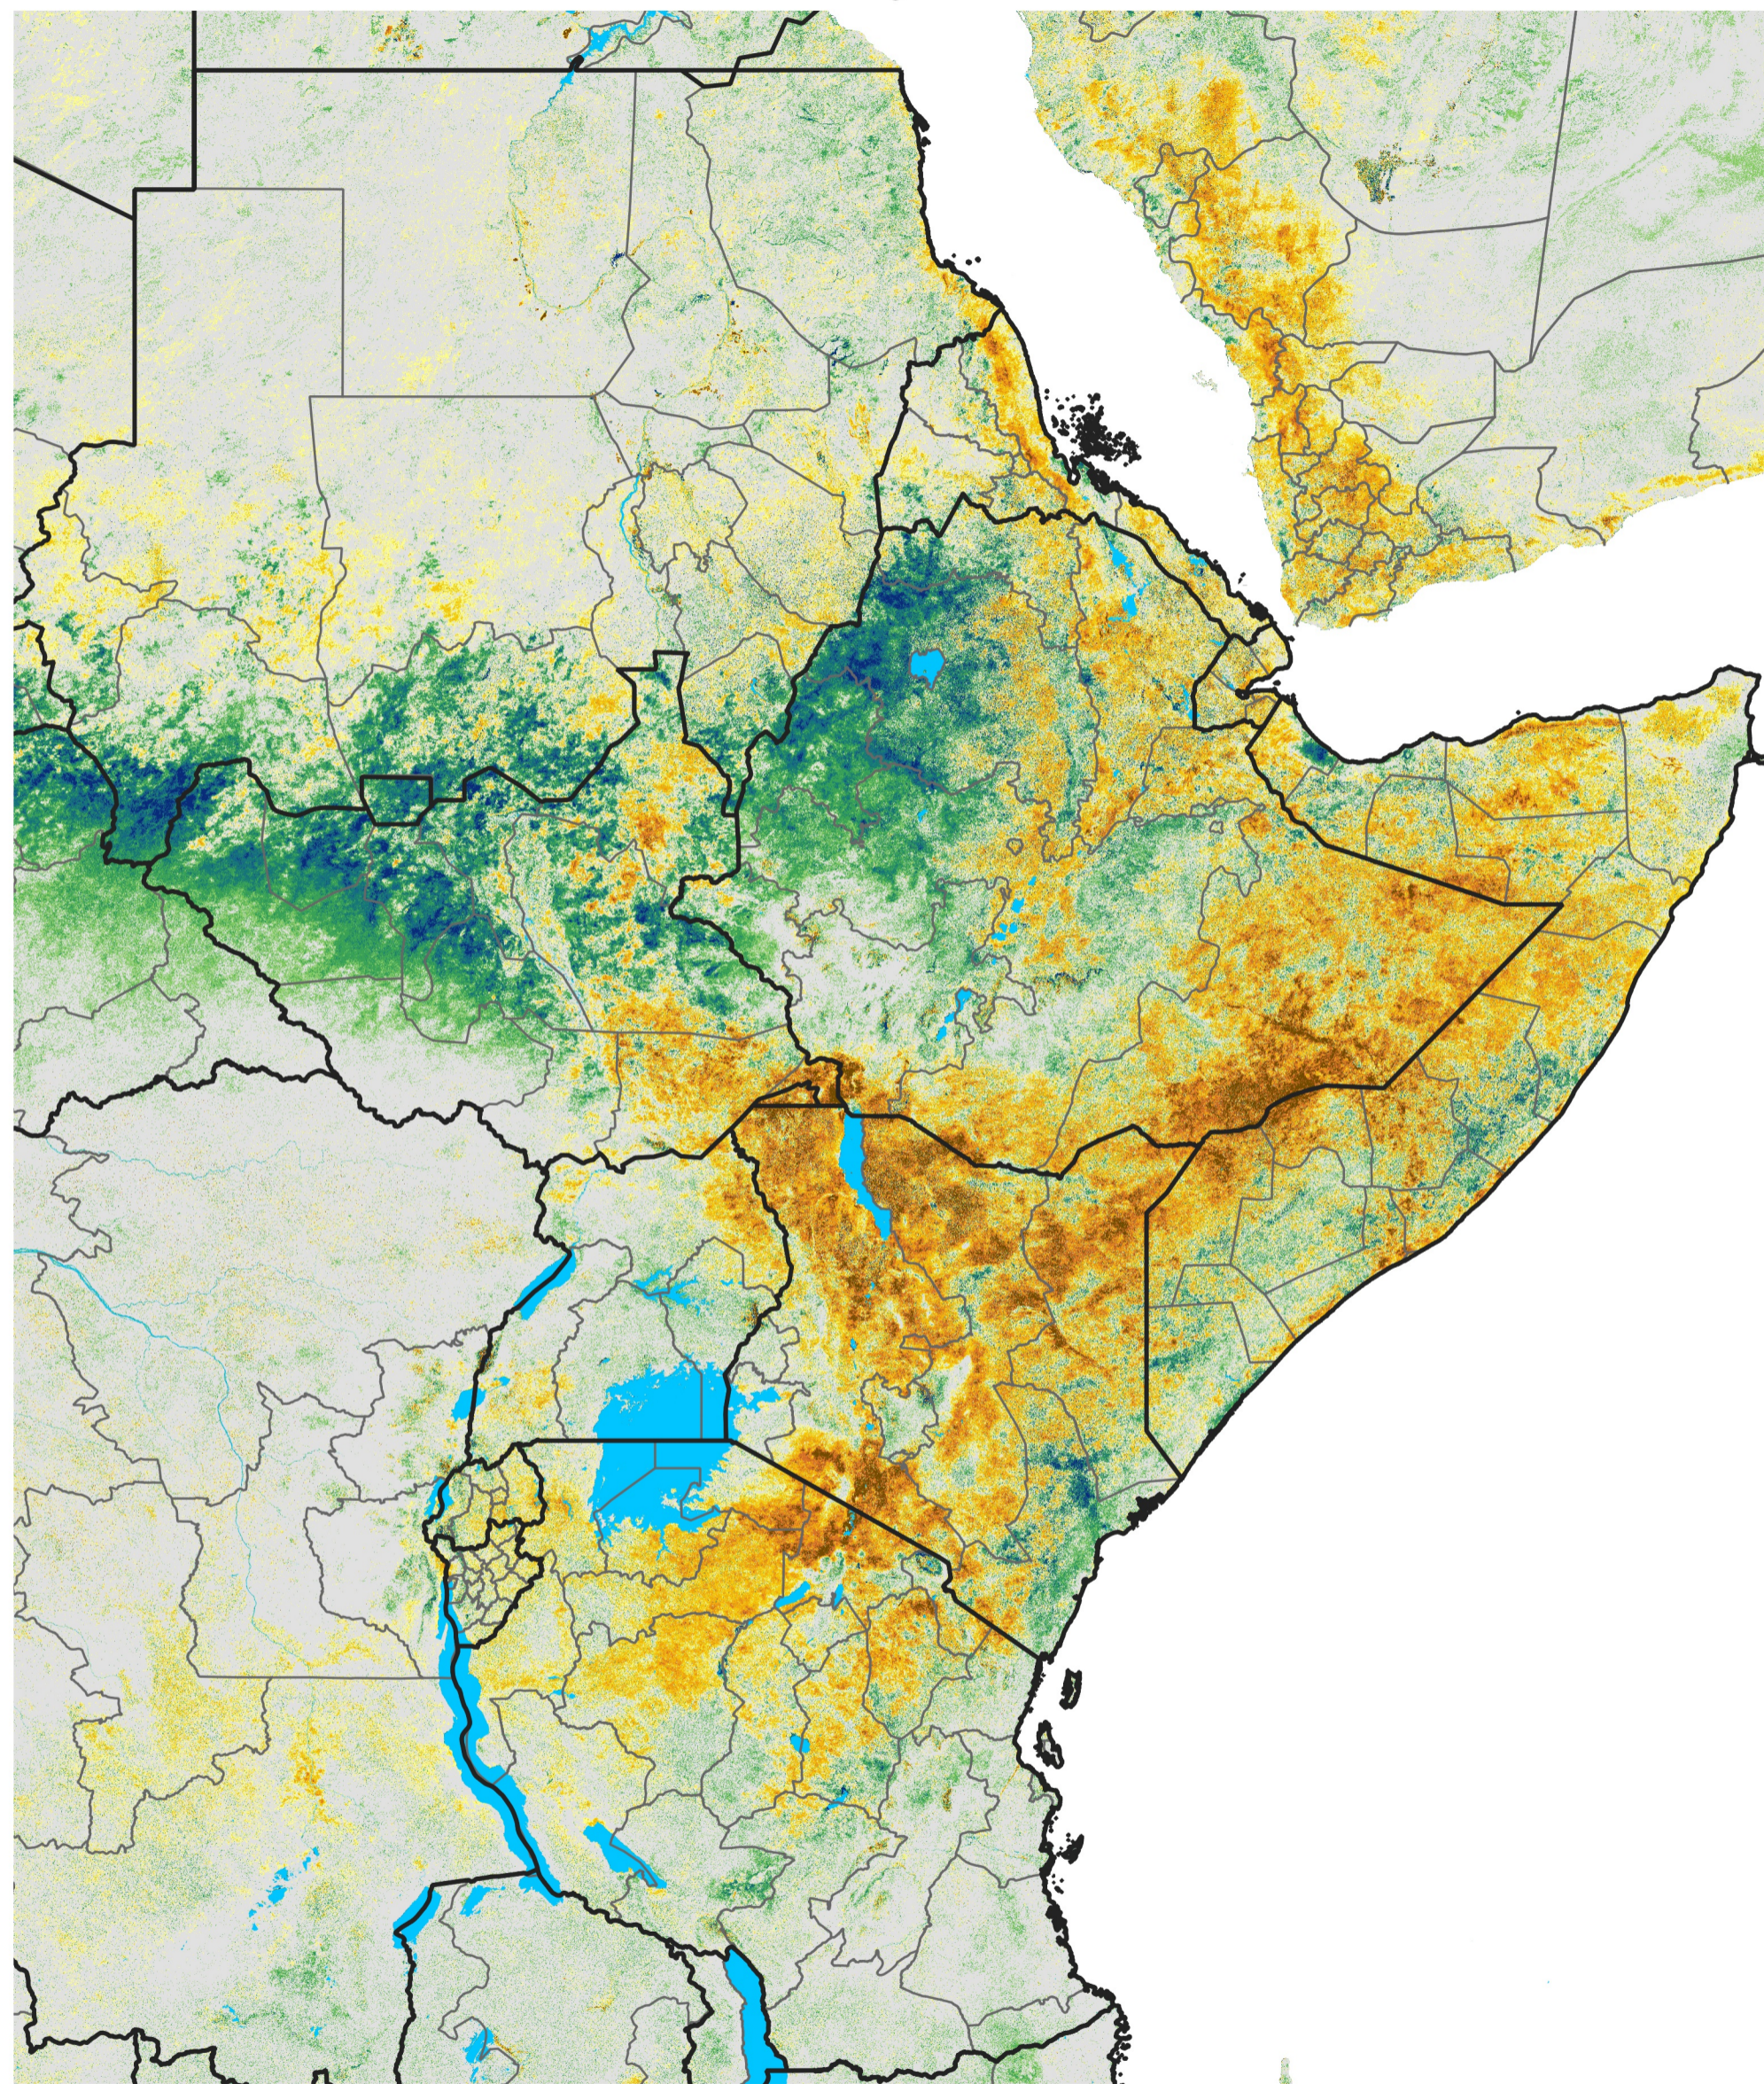

# East Africa Percent of Mean NDVI

2014 / Mean (2012 - 2021)

Period 29 / May 16 - 25, 2014

## Percent of Normal