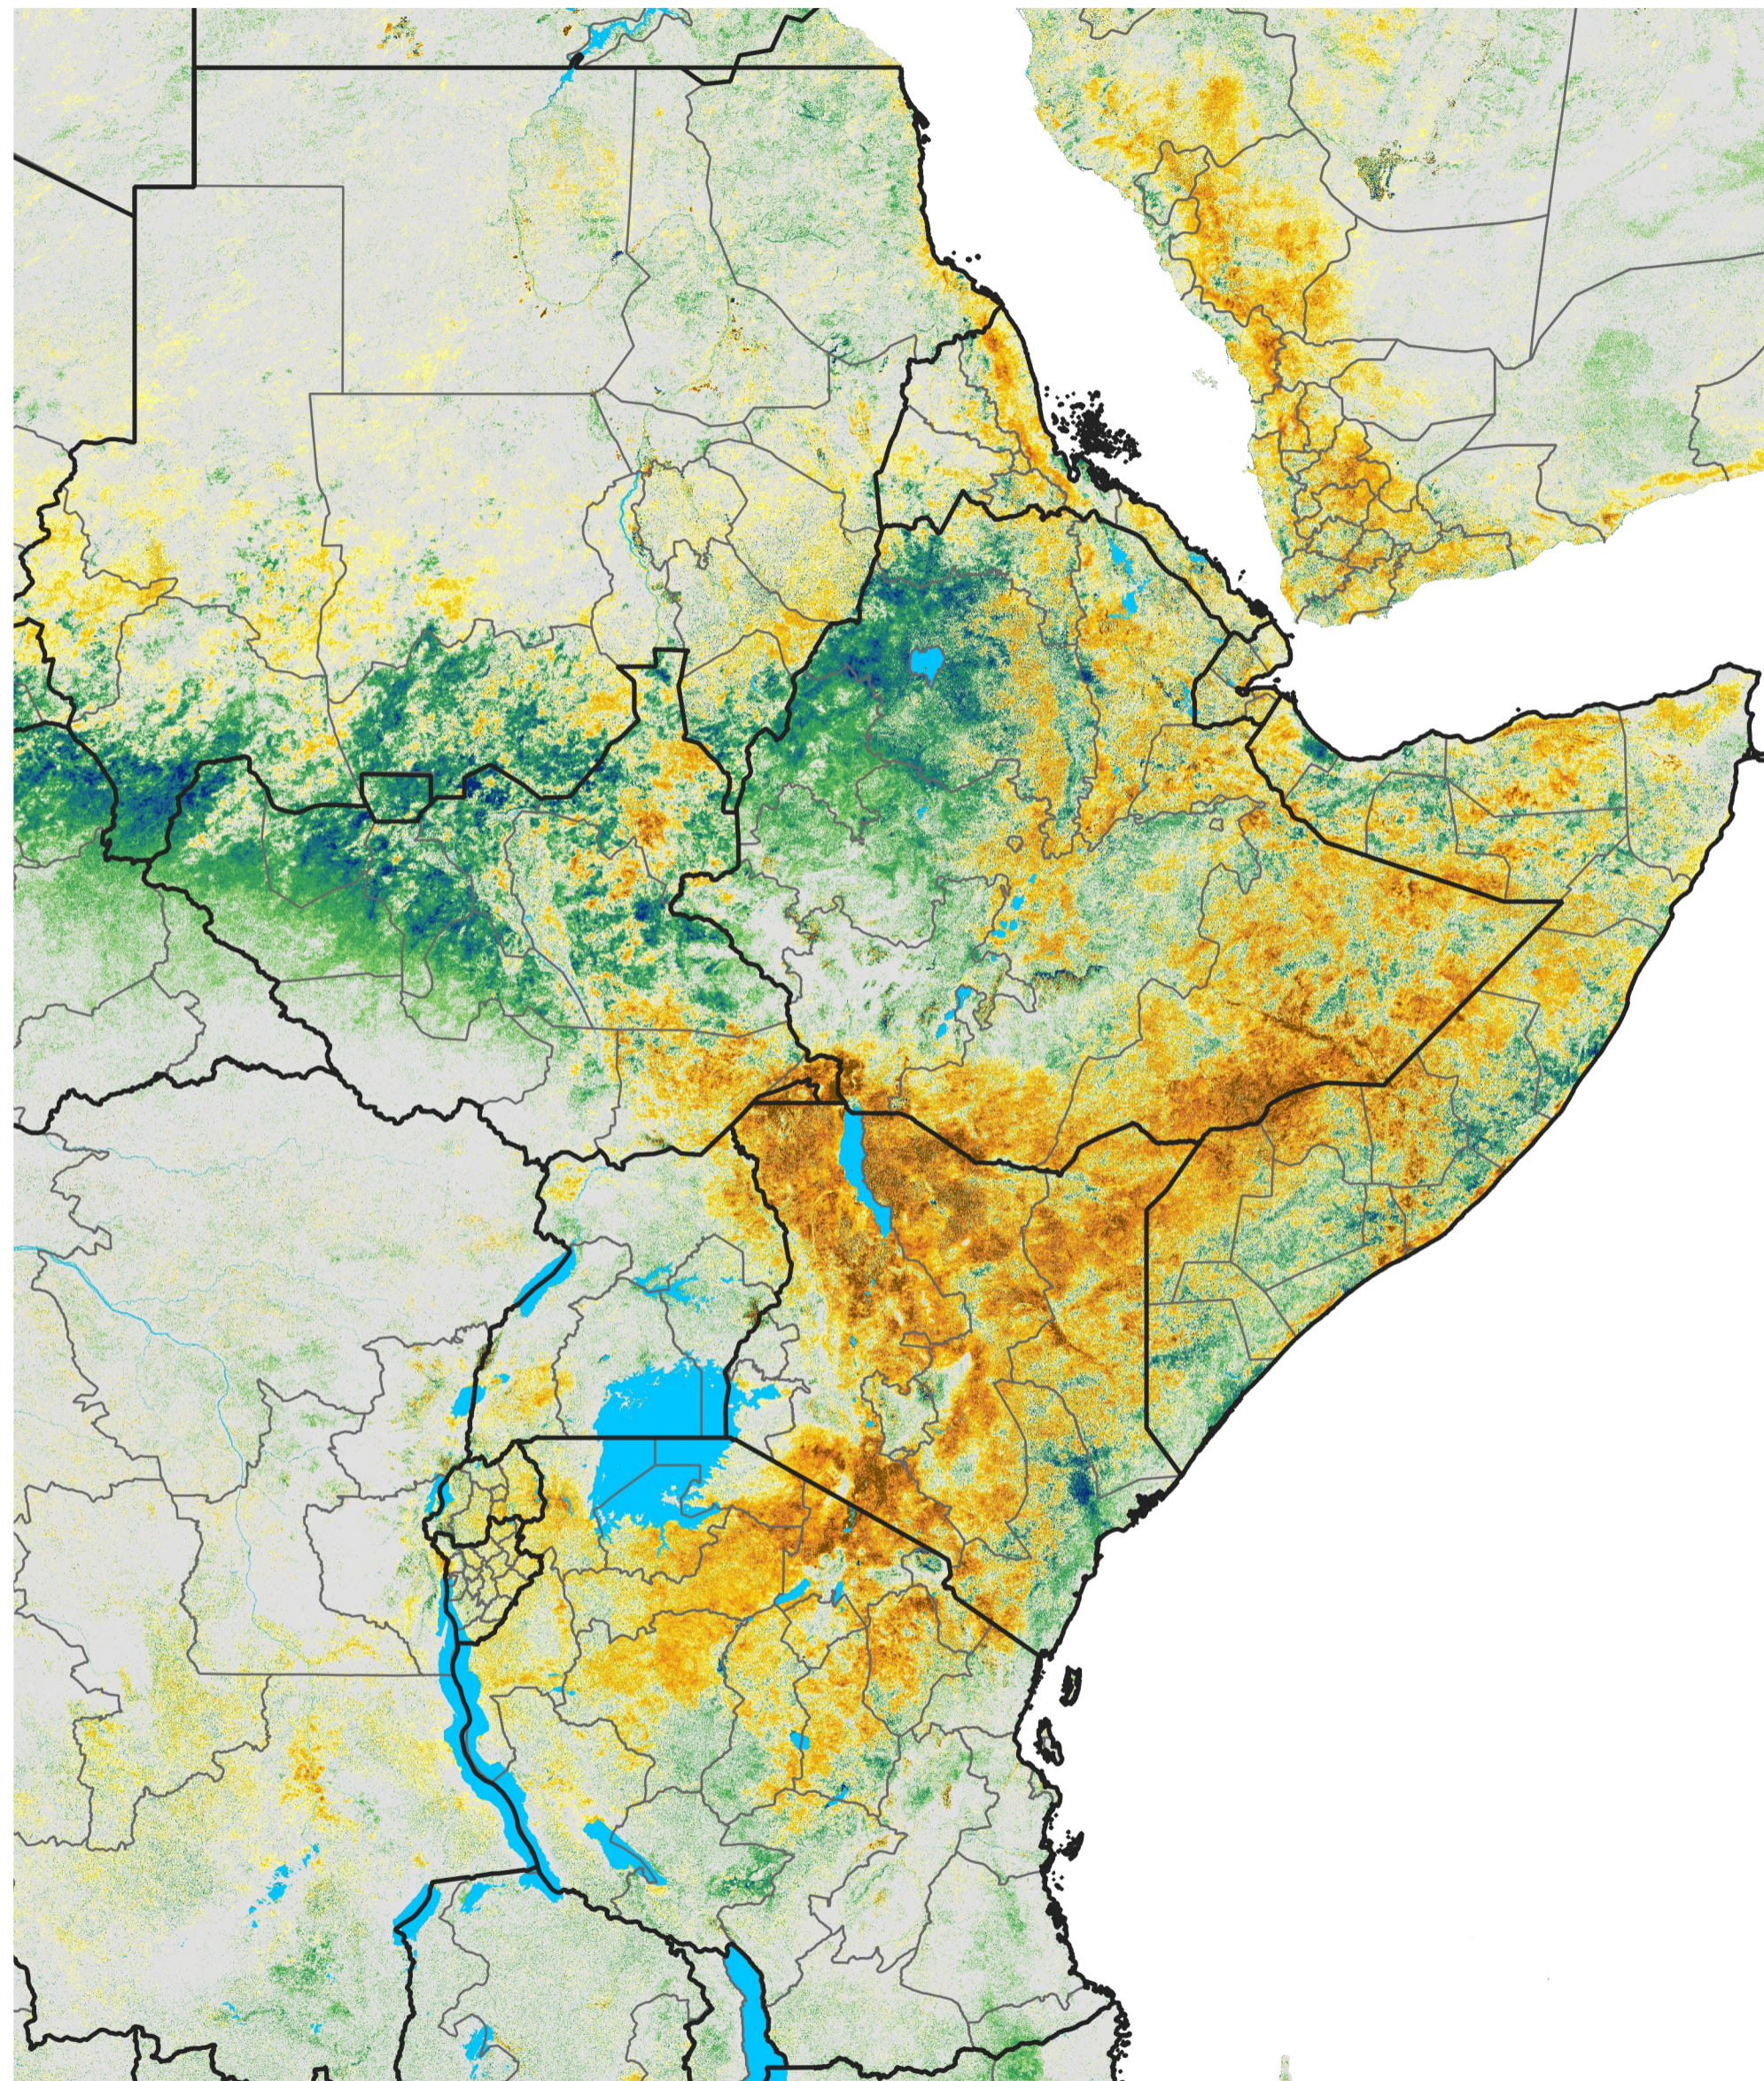

East Africa Percent of Mean NDVI

2014 / Mean (2012 - 2021)

Period 31 / May 26 - Jun 05, 2014

Percent of Normal