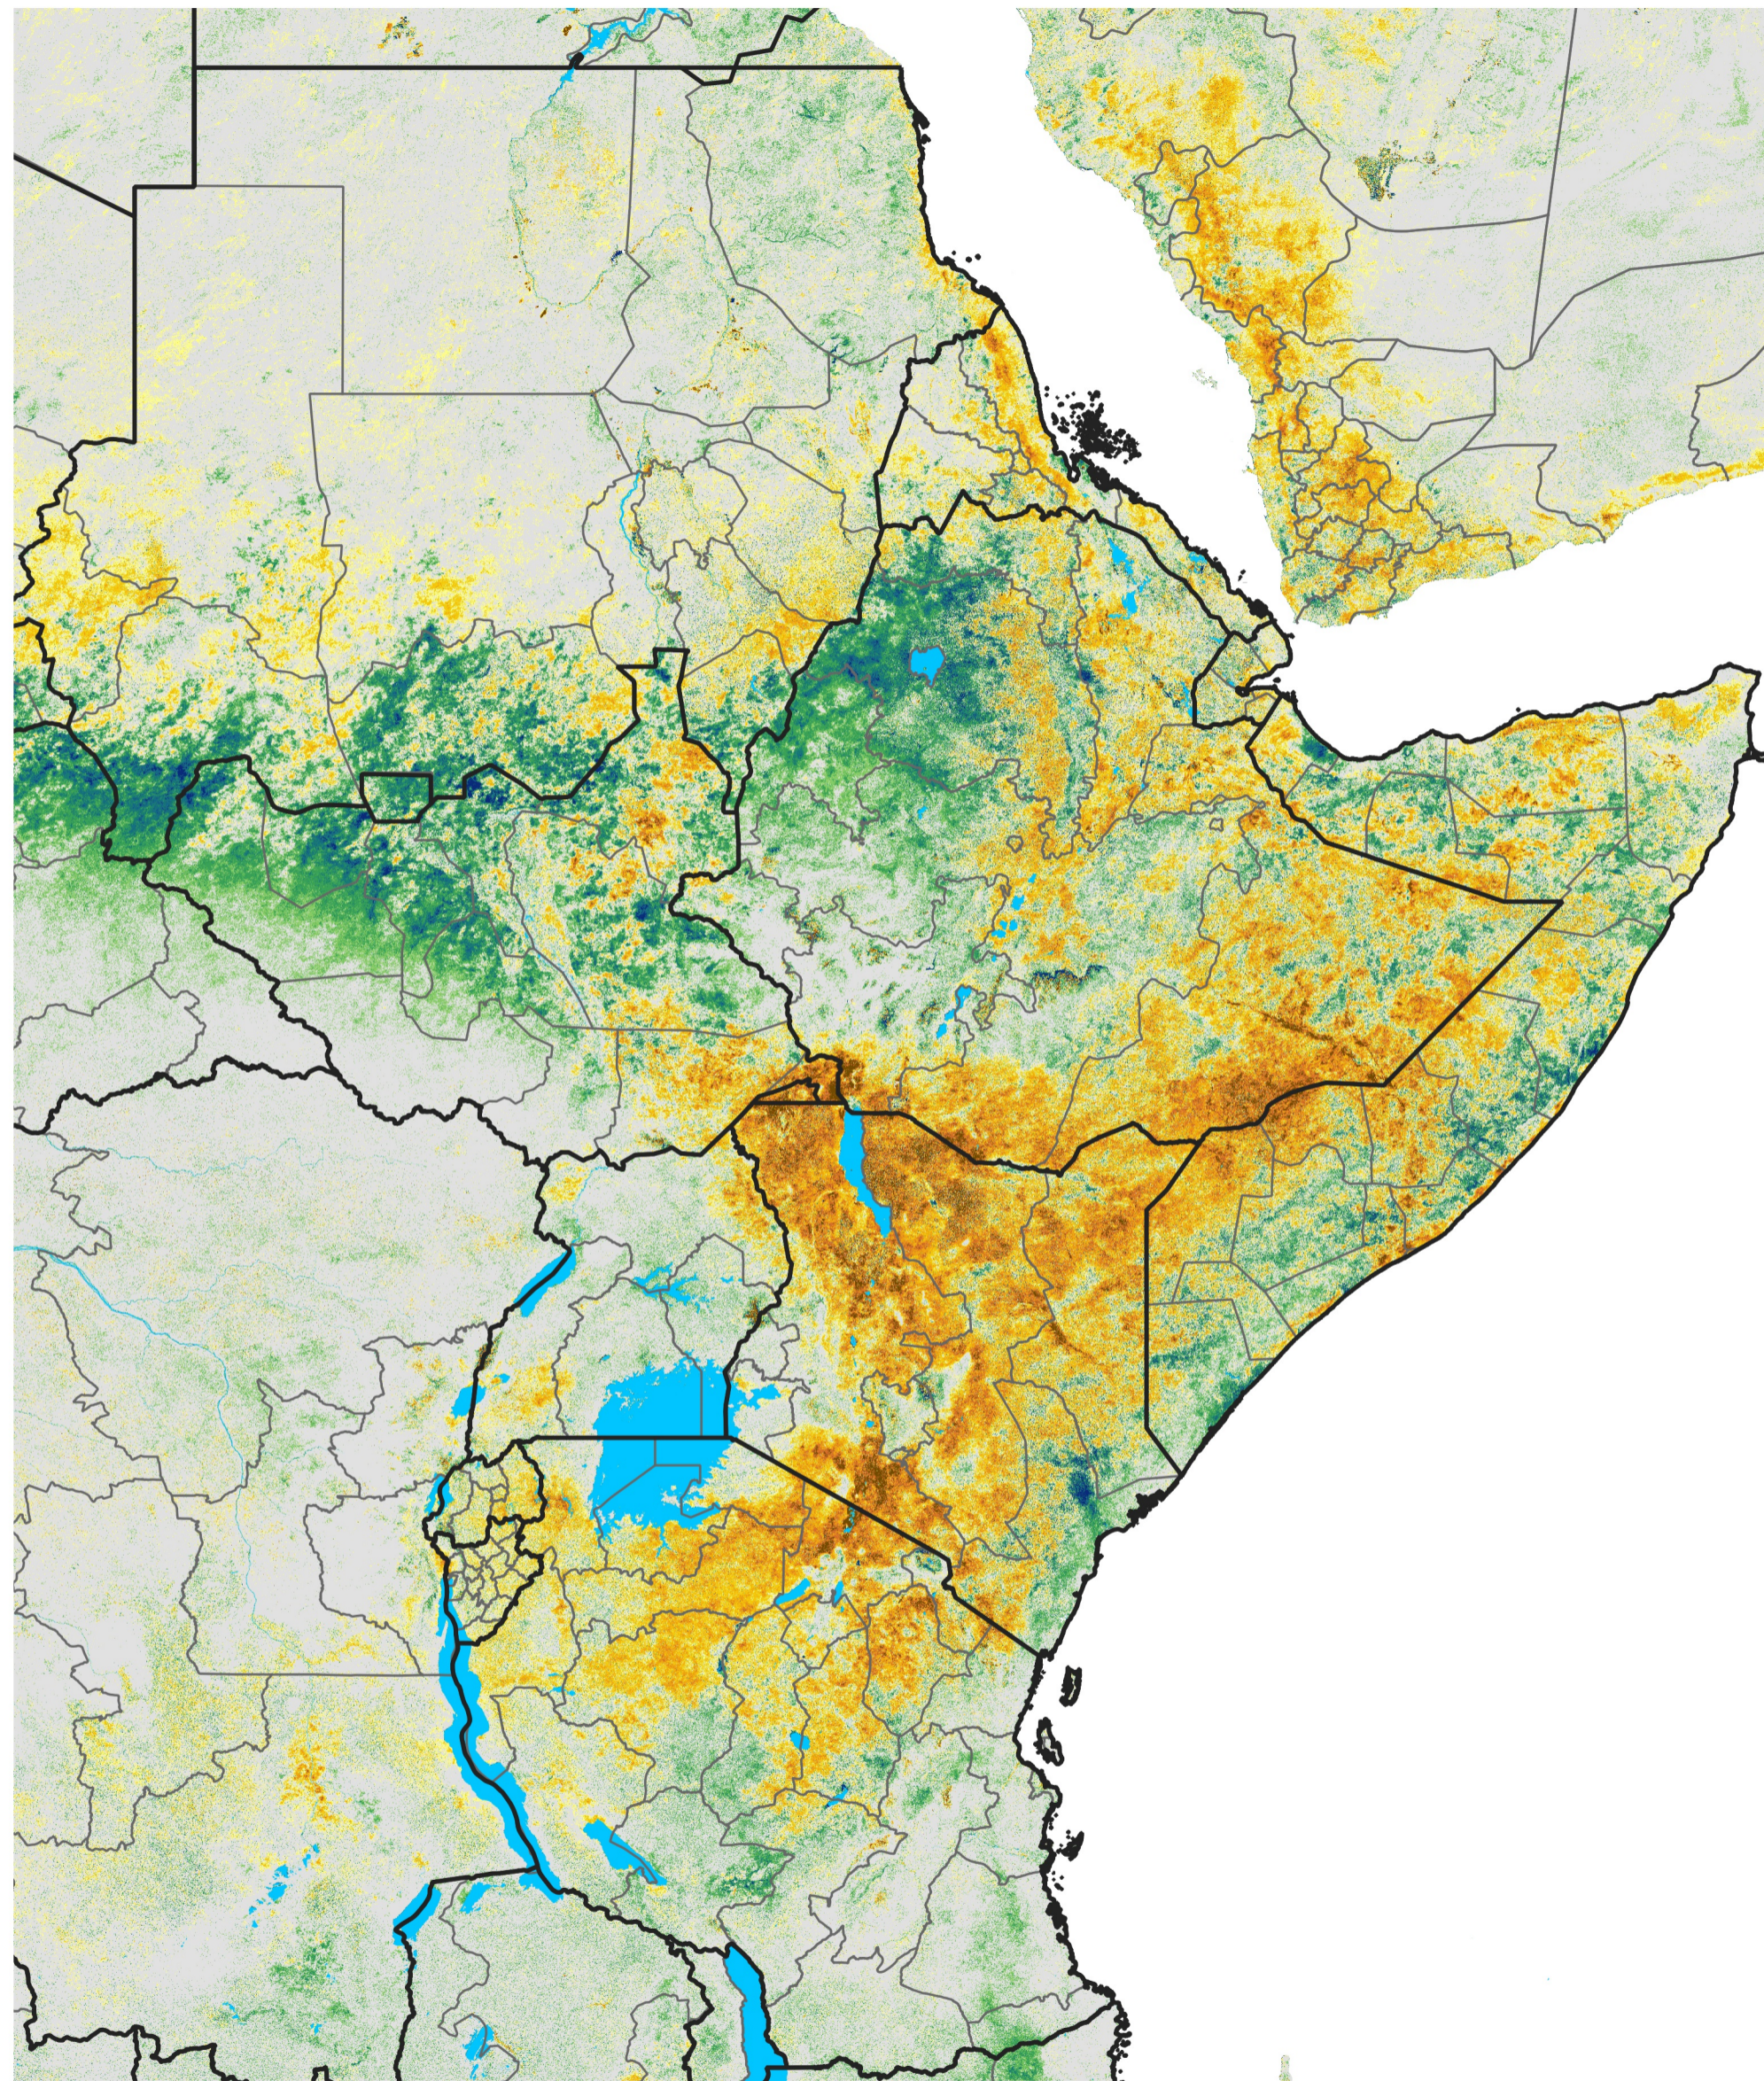

East Africa Percent of Mean NDVI

2014 / Mean (2012 - 2021)

Period 32 / Jun 01 - 10, 2014

Percent of Normal