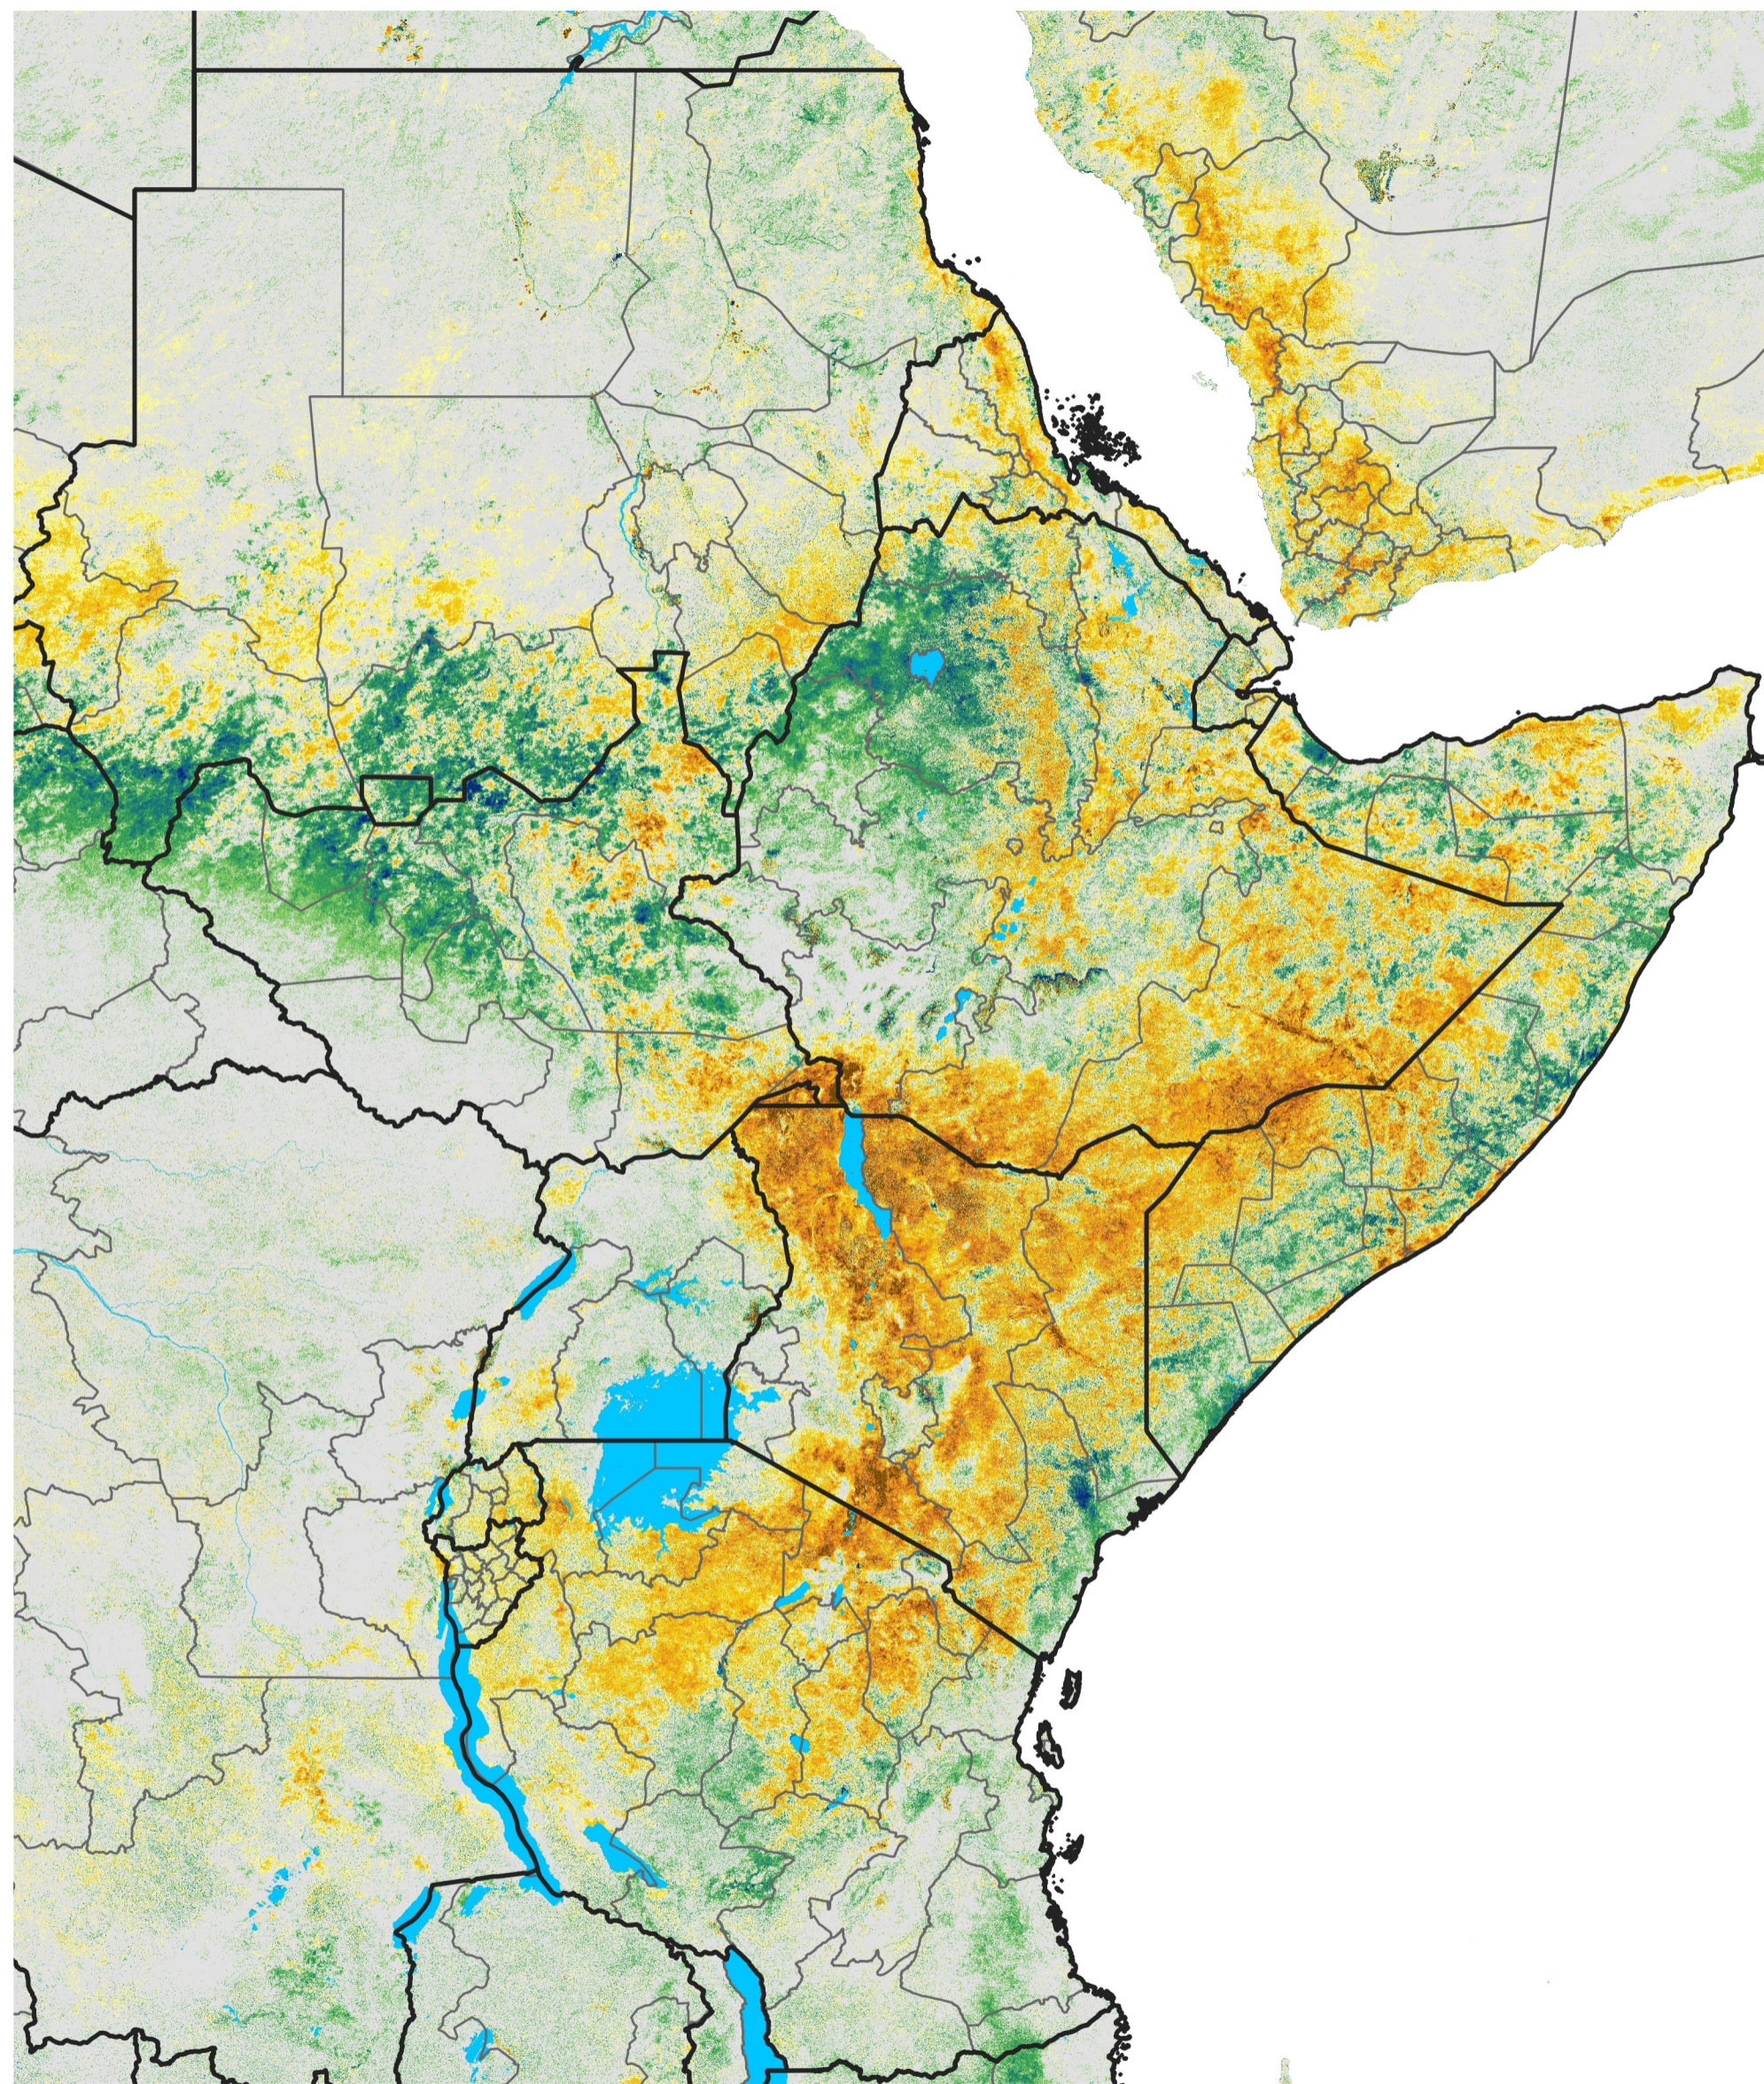

# East Africa Percent of Mean NDVI

2014 / Mean (2012 - 2021)

Period 33 / Jun 06 - 15, 2014

## Percent of Normal