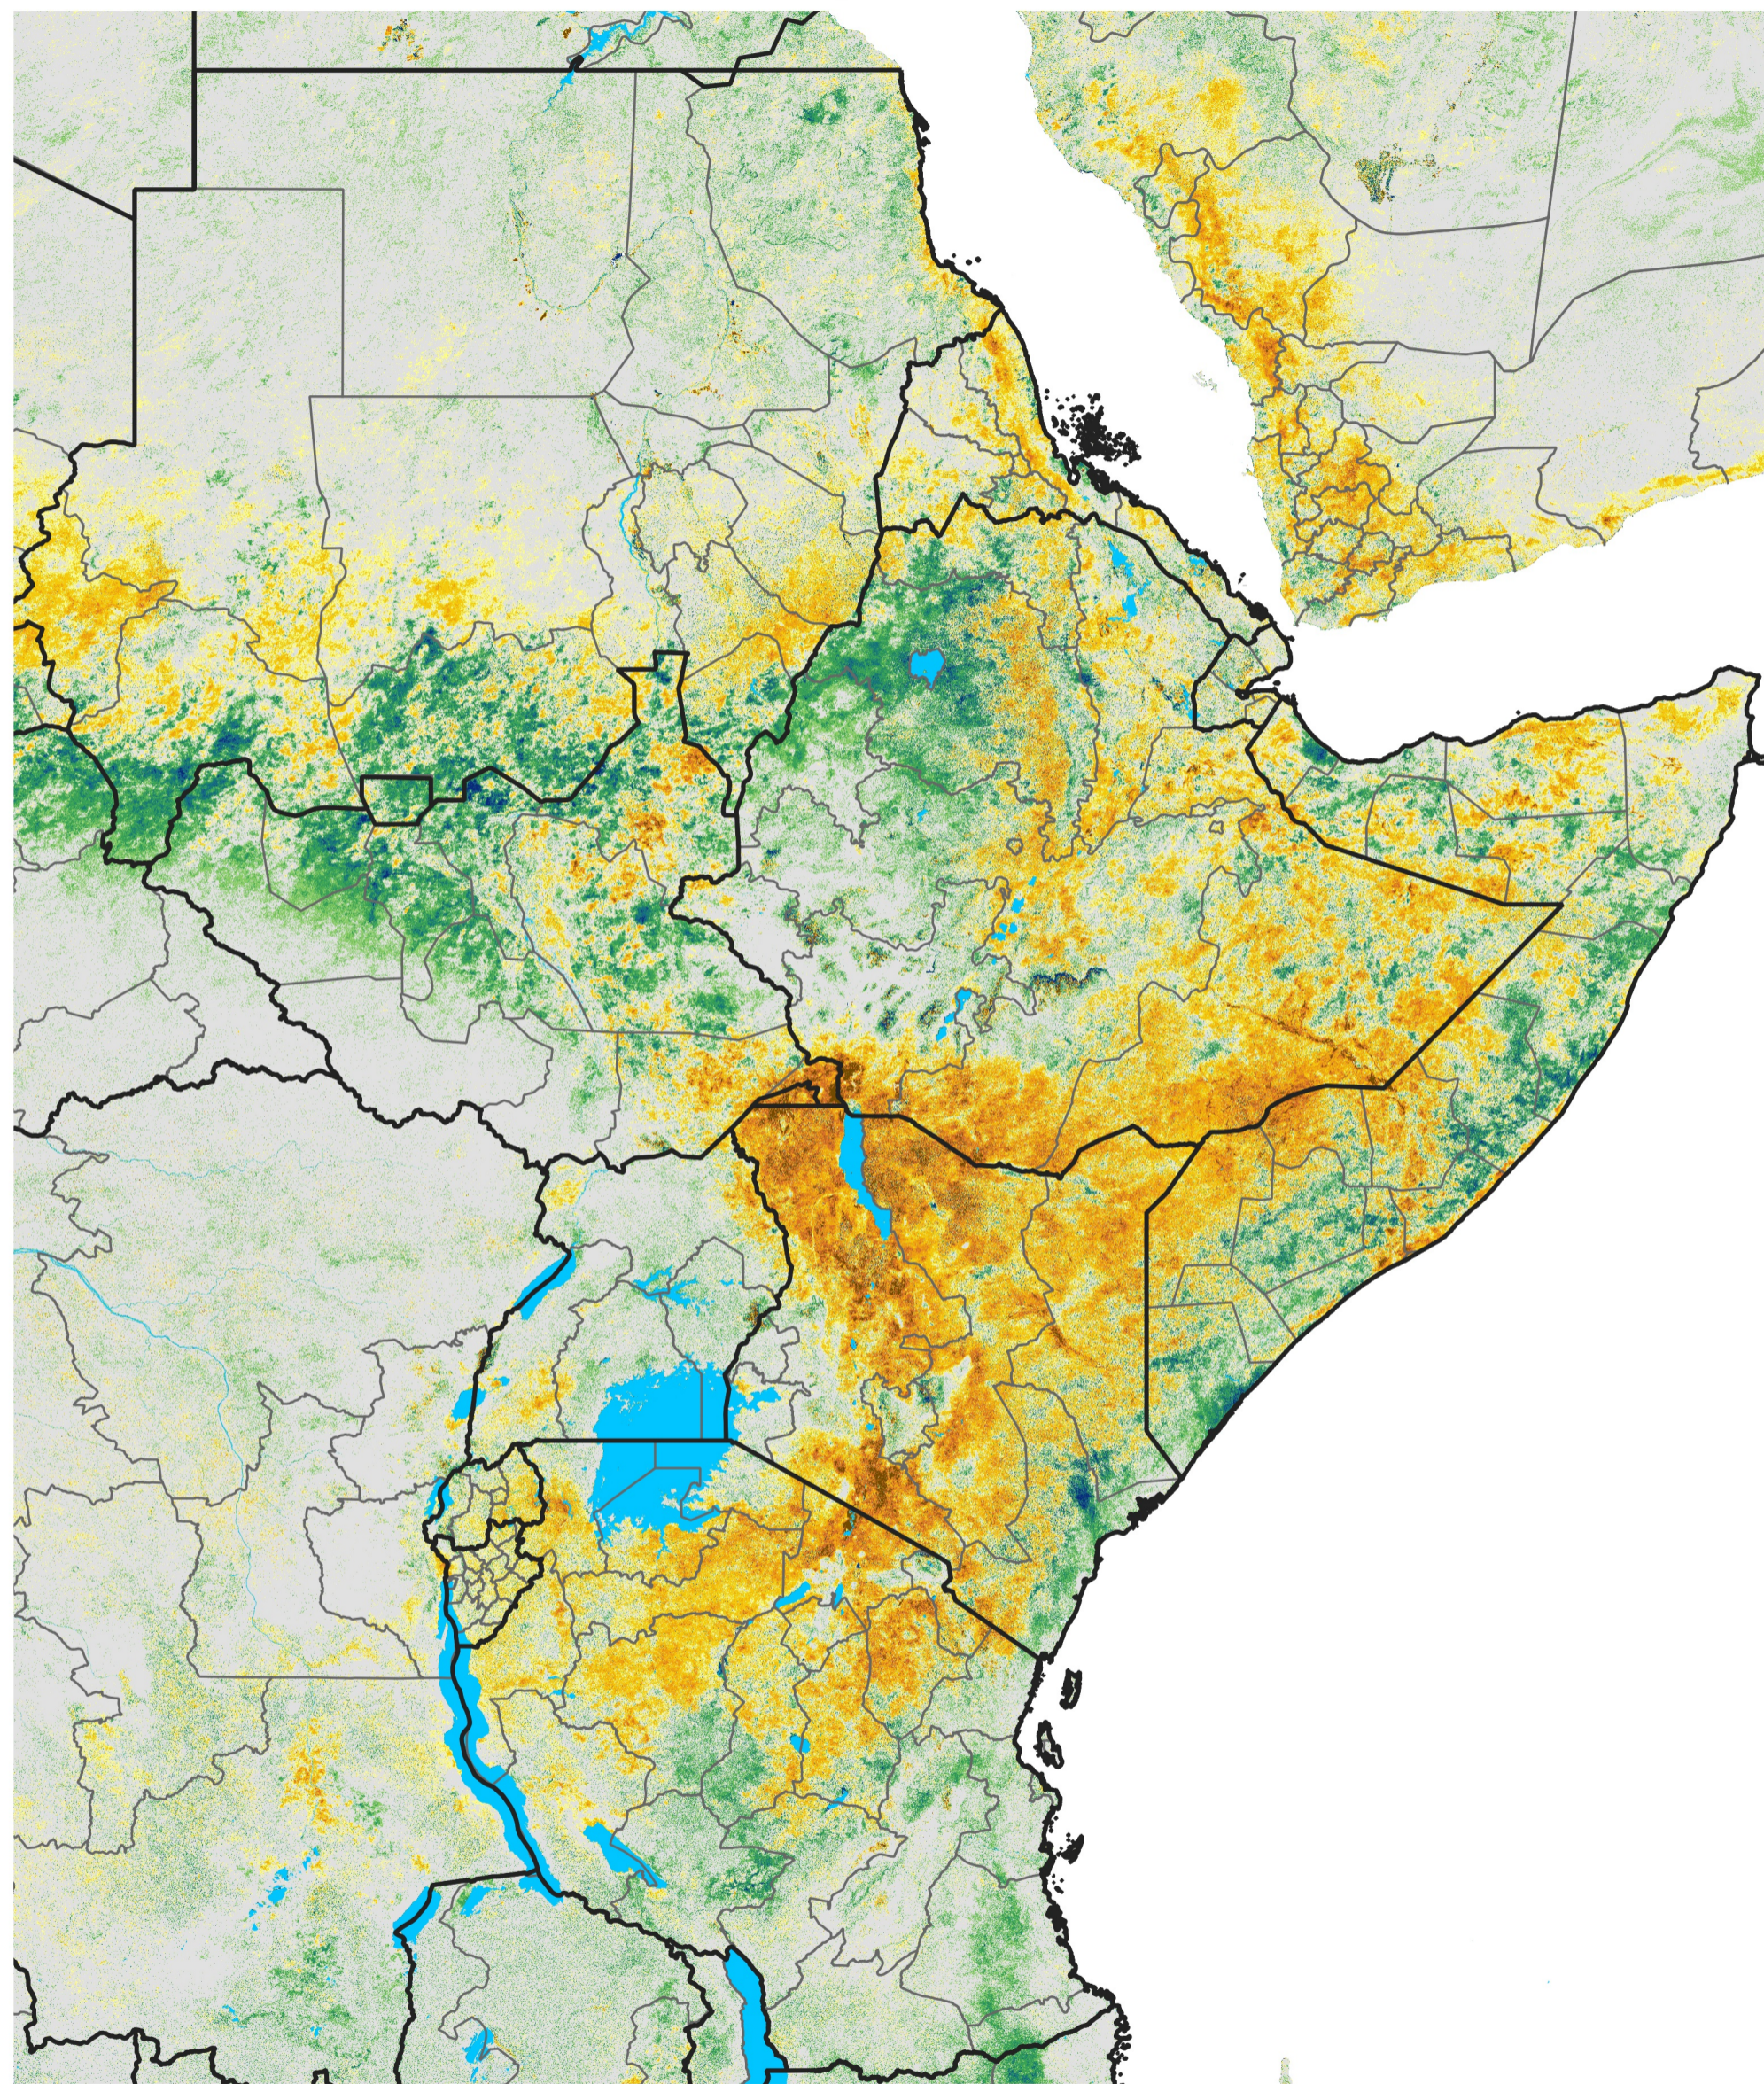

East Africa Percent of Mean NDVI

2014 / Mean (2012 - 2021)

Period 34 / Jun 11 - 20, 2014

Percent of Normal