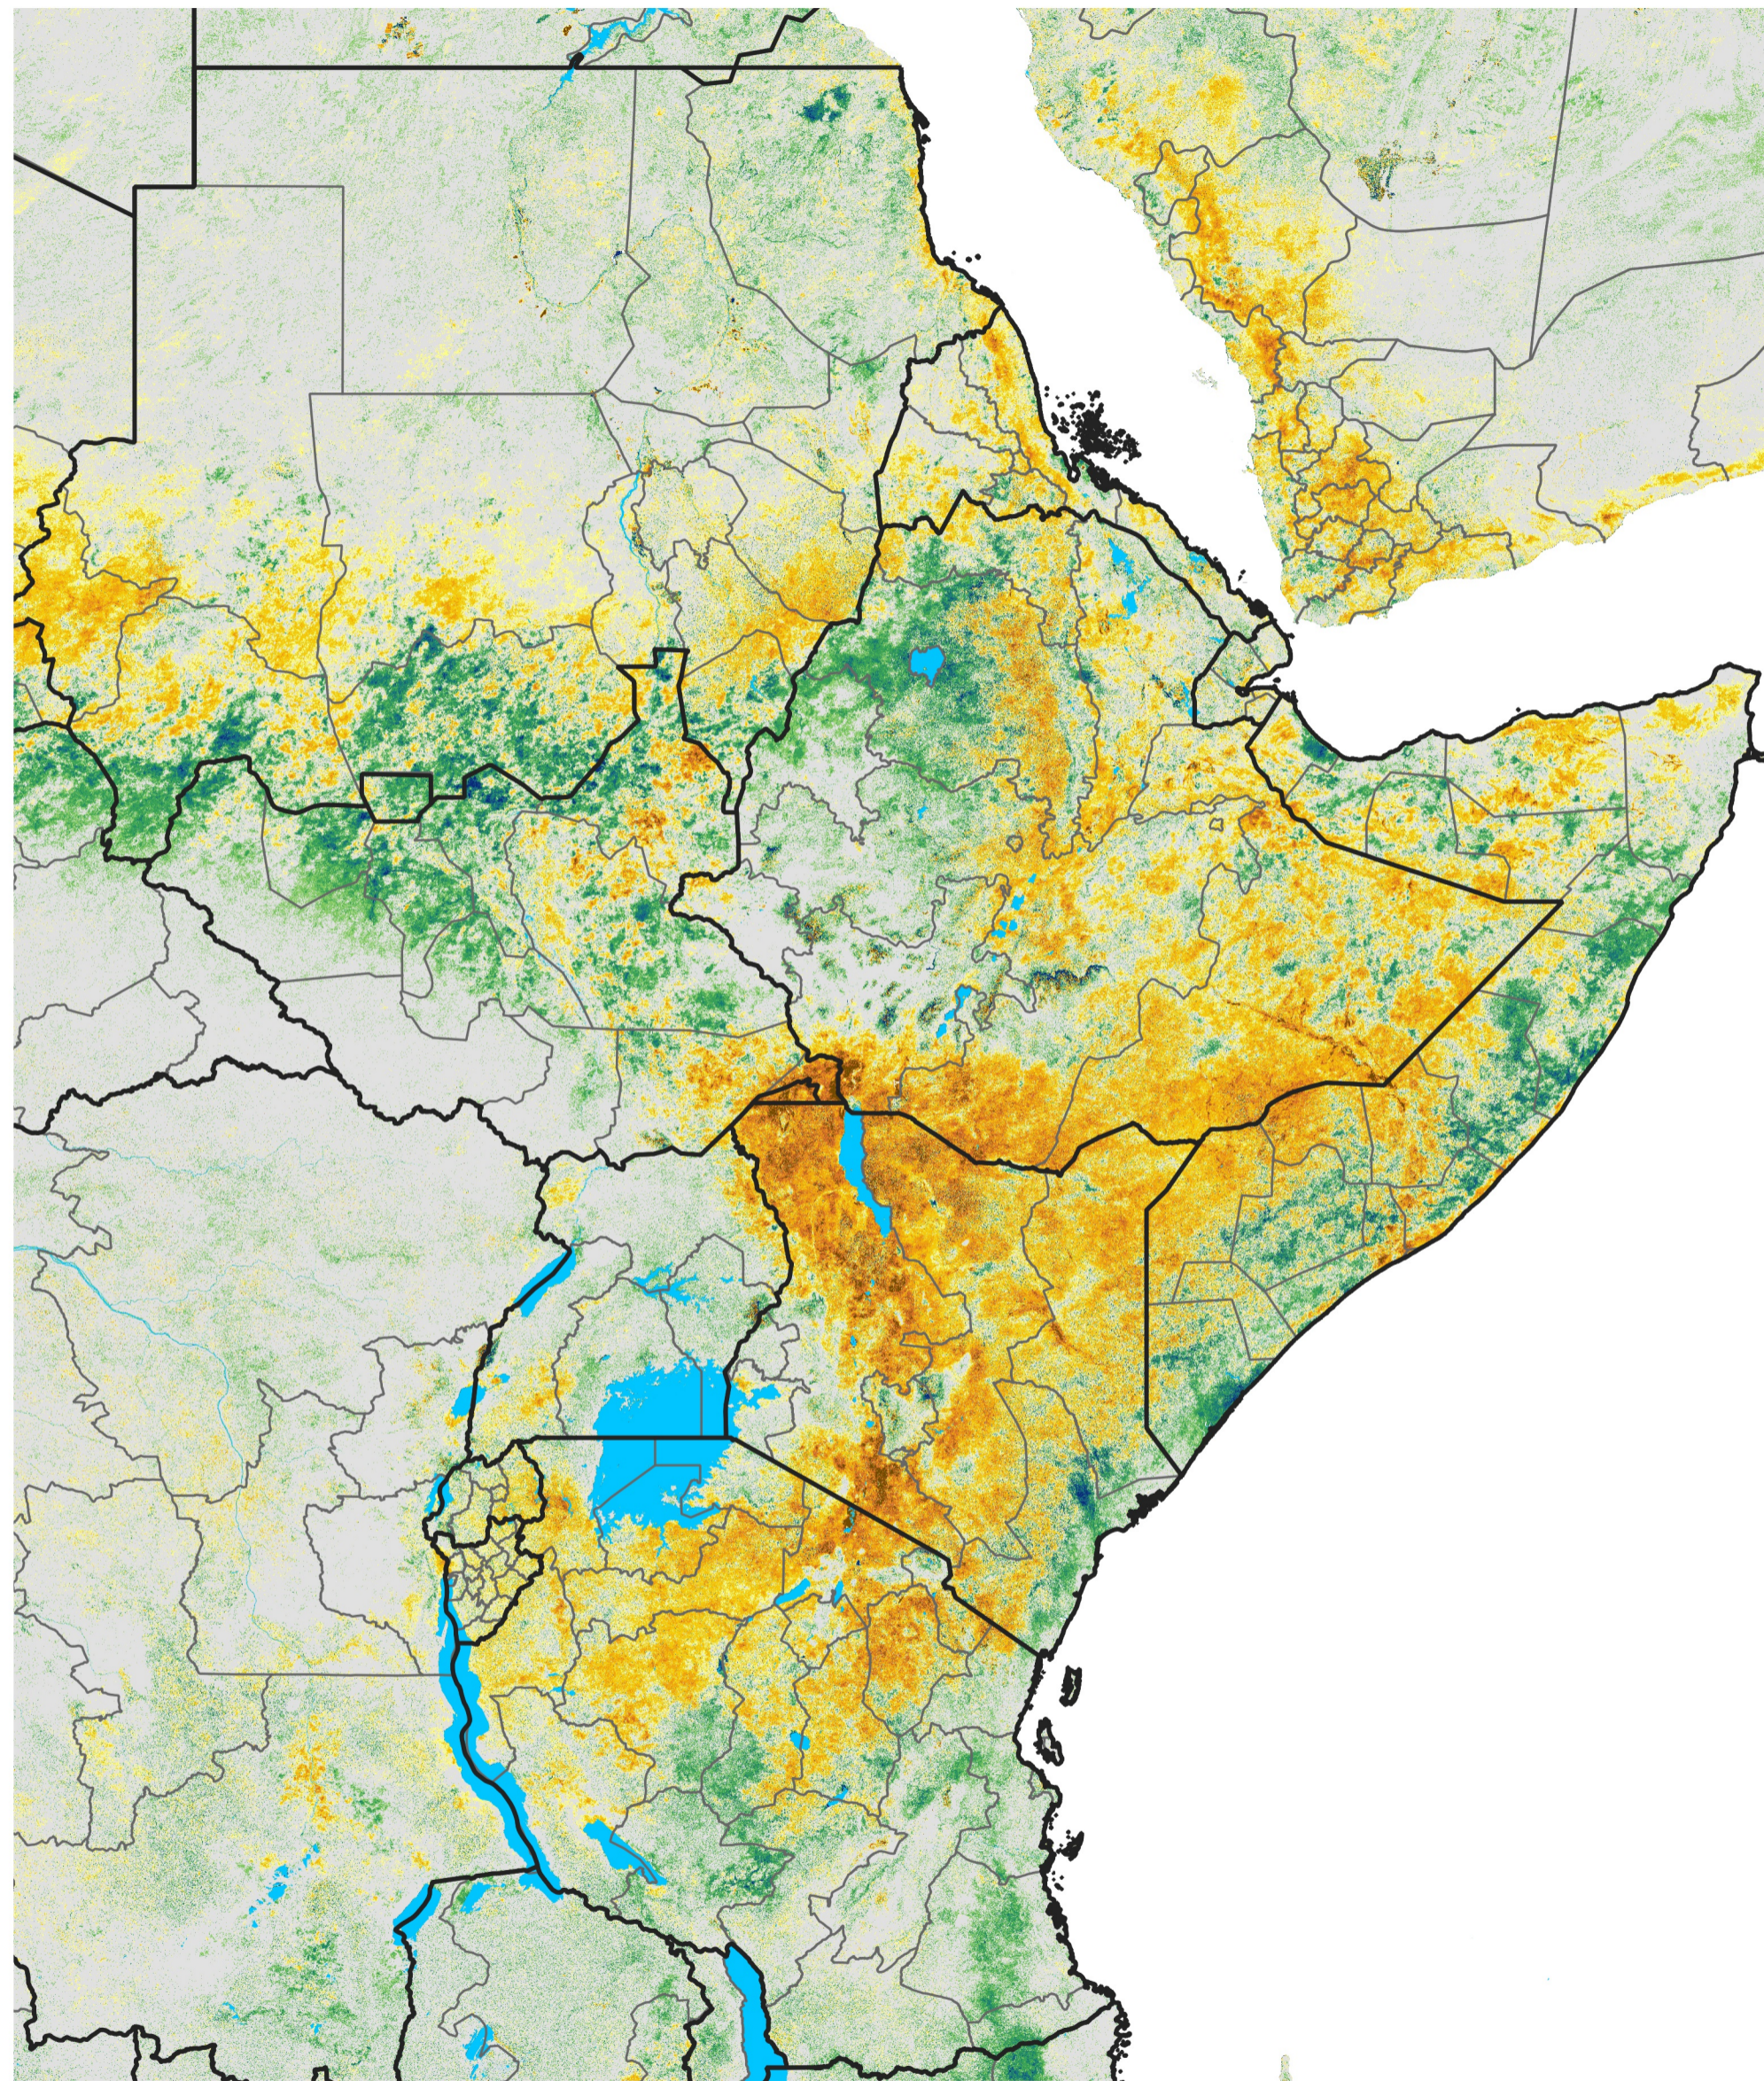

# East Africa Percent of Mean NDVI

2014 / Mean (2012 - 2021)

Period 35 / Jun 16 - 25, 2014

## Percent of Normal