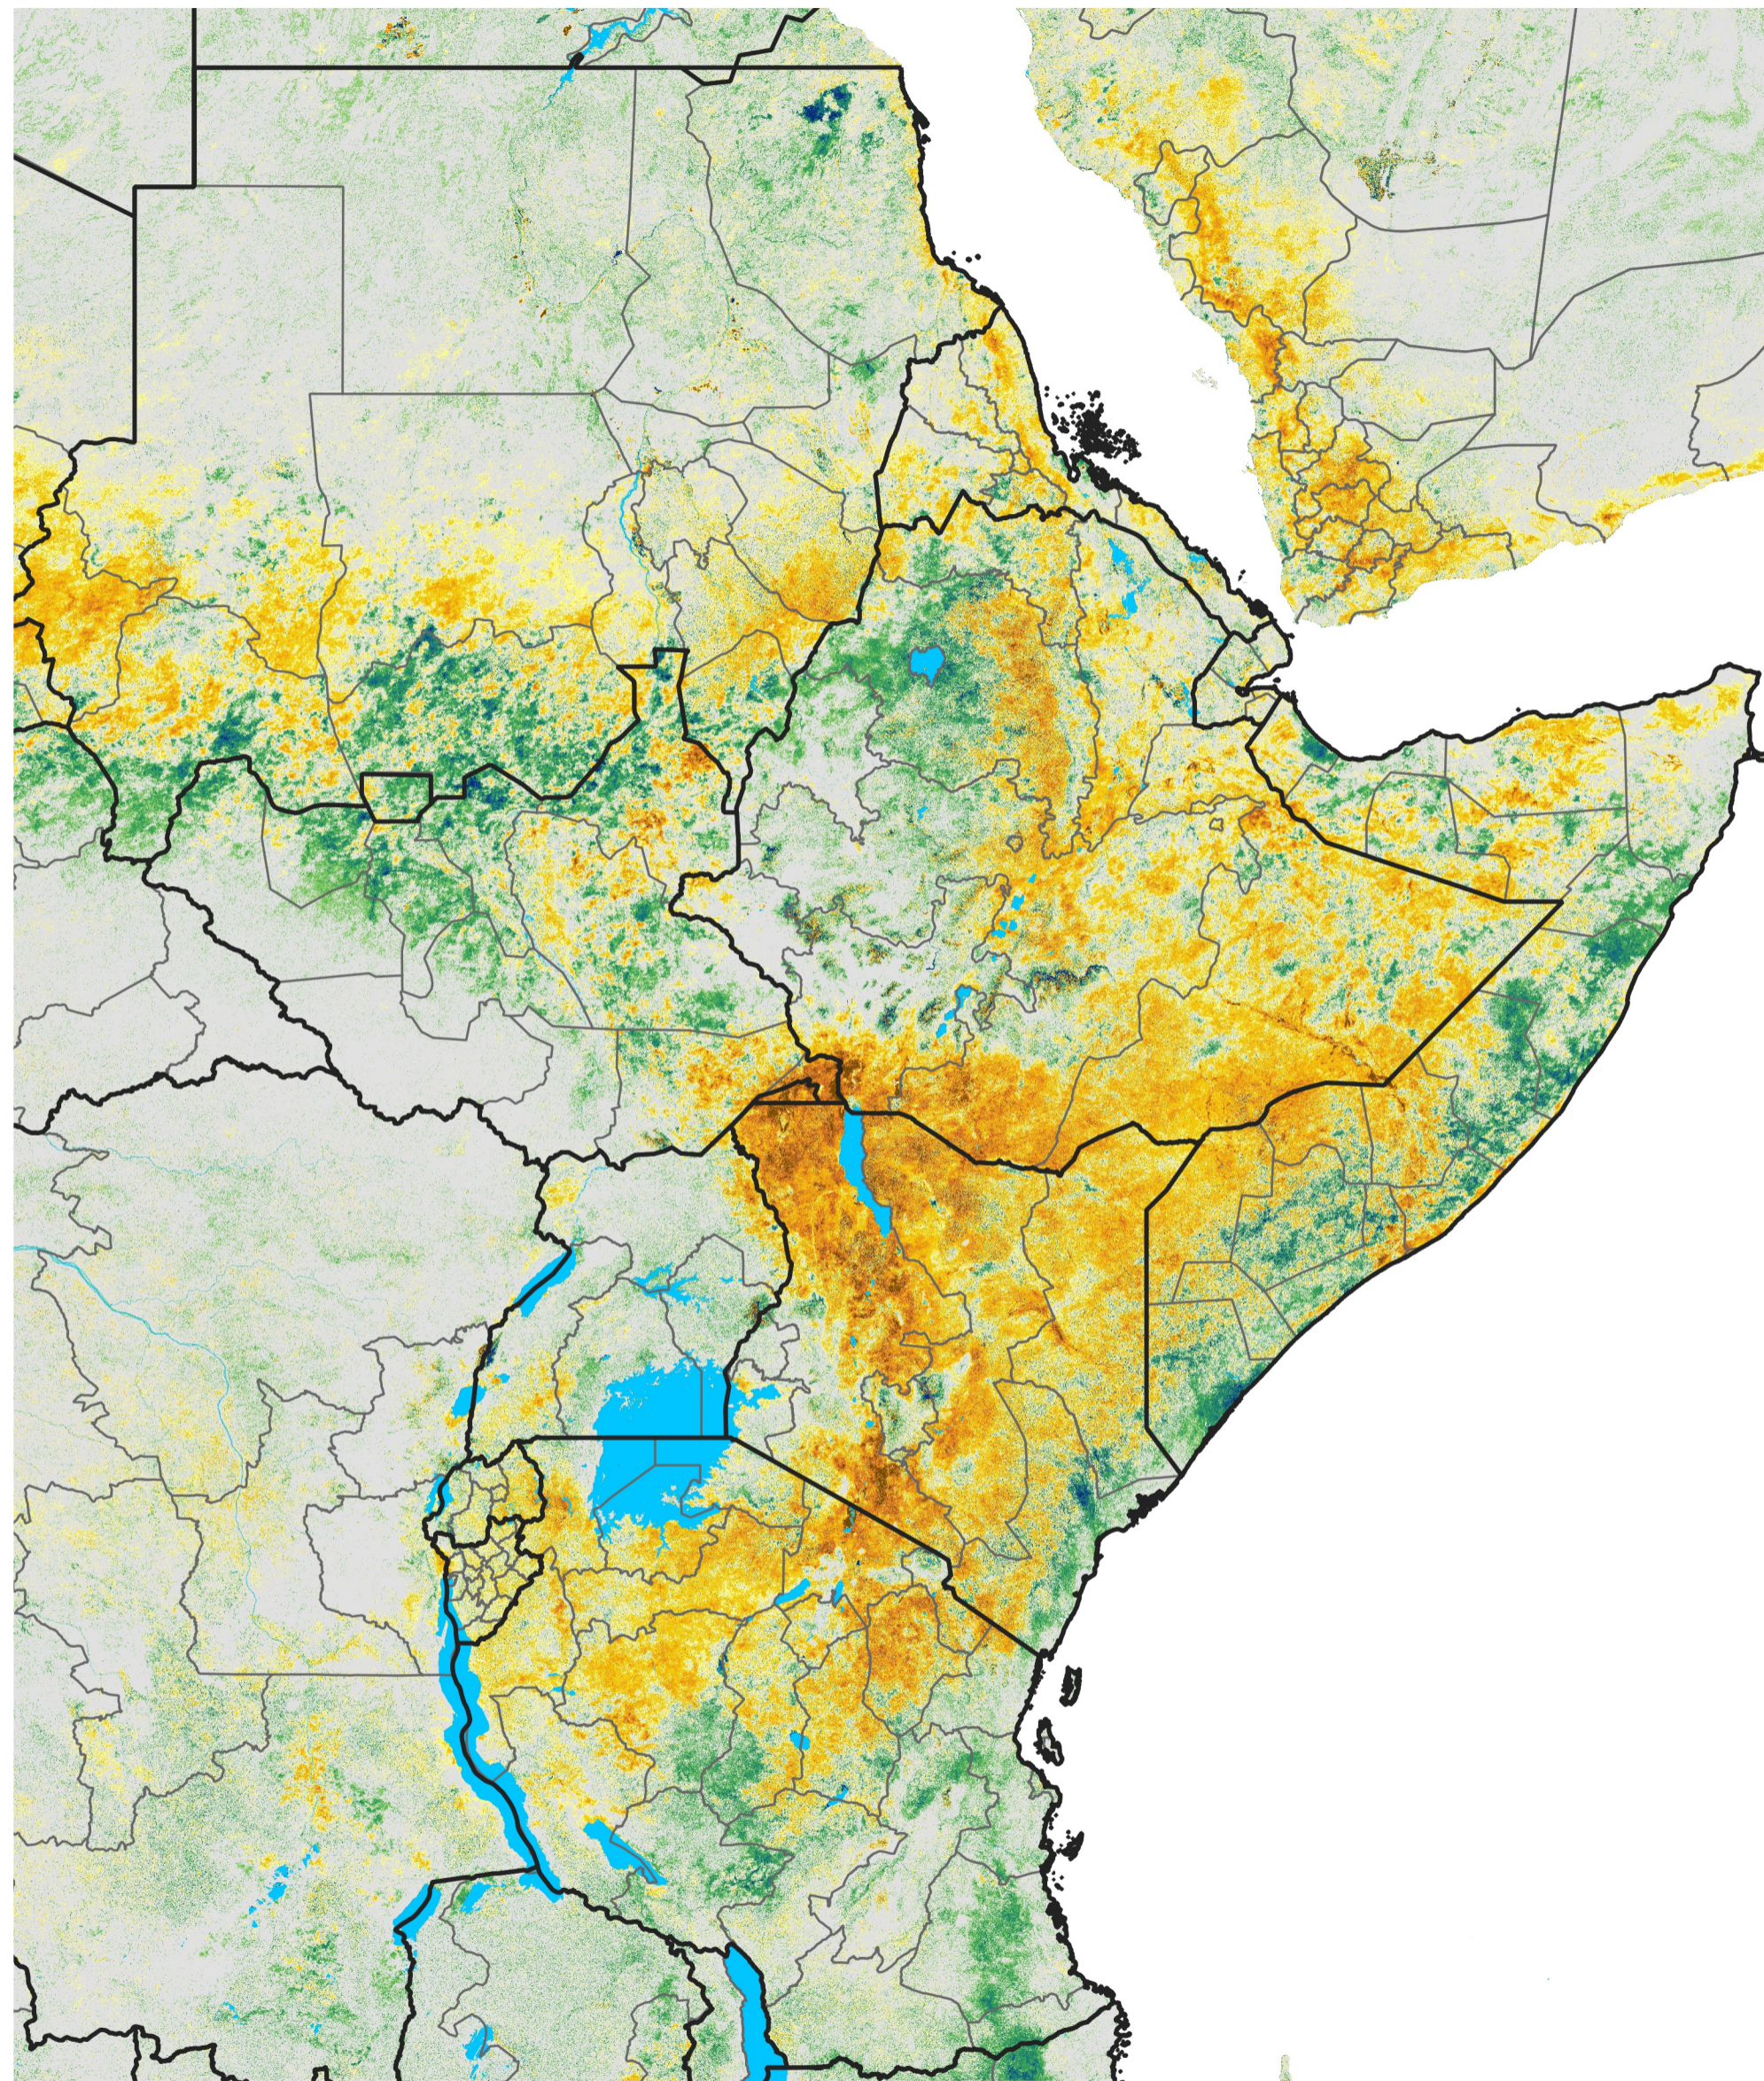

East Africa Percent of Mean NDVI

2014 / Mean (2012 - 2021)

Period 36 / Jun 21 - 30, 2014

Percent of Normal