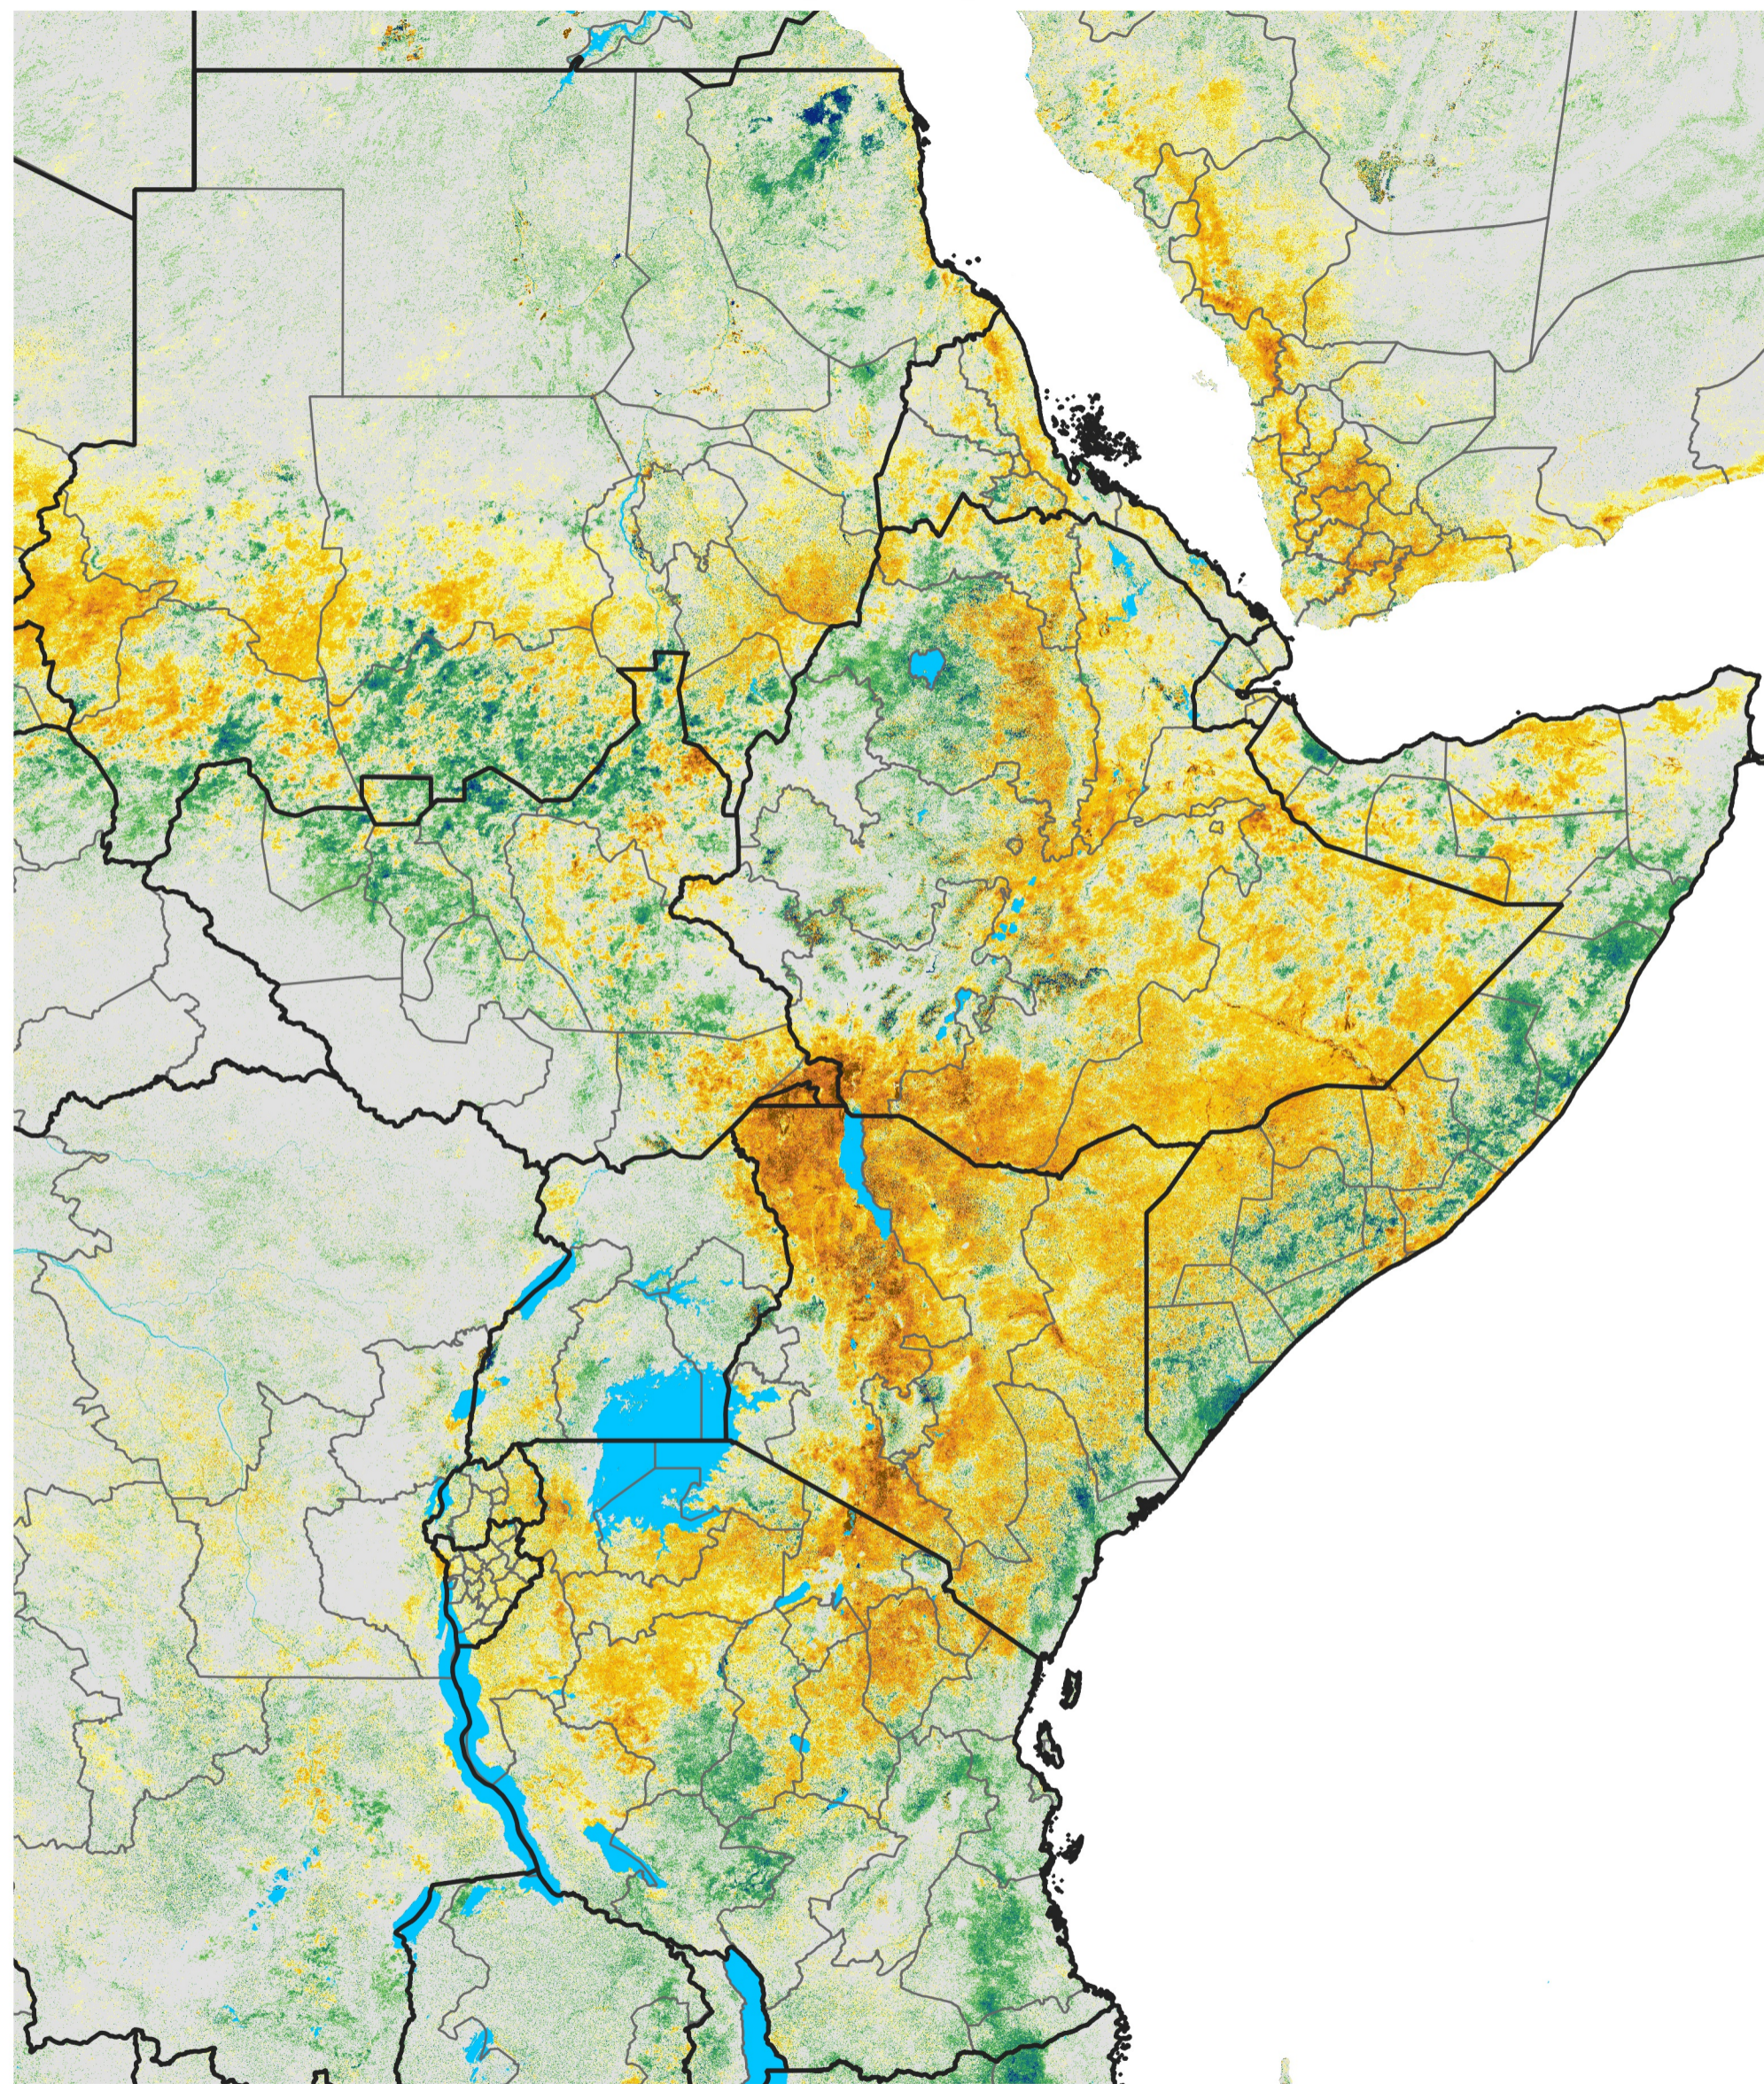

East Africa Percent of Mean NDVI

2014 / Mean (2012 - 2021)

Period 37 / Jun 26 - Jul 05, 2014

Percent of Normal