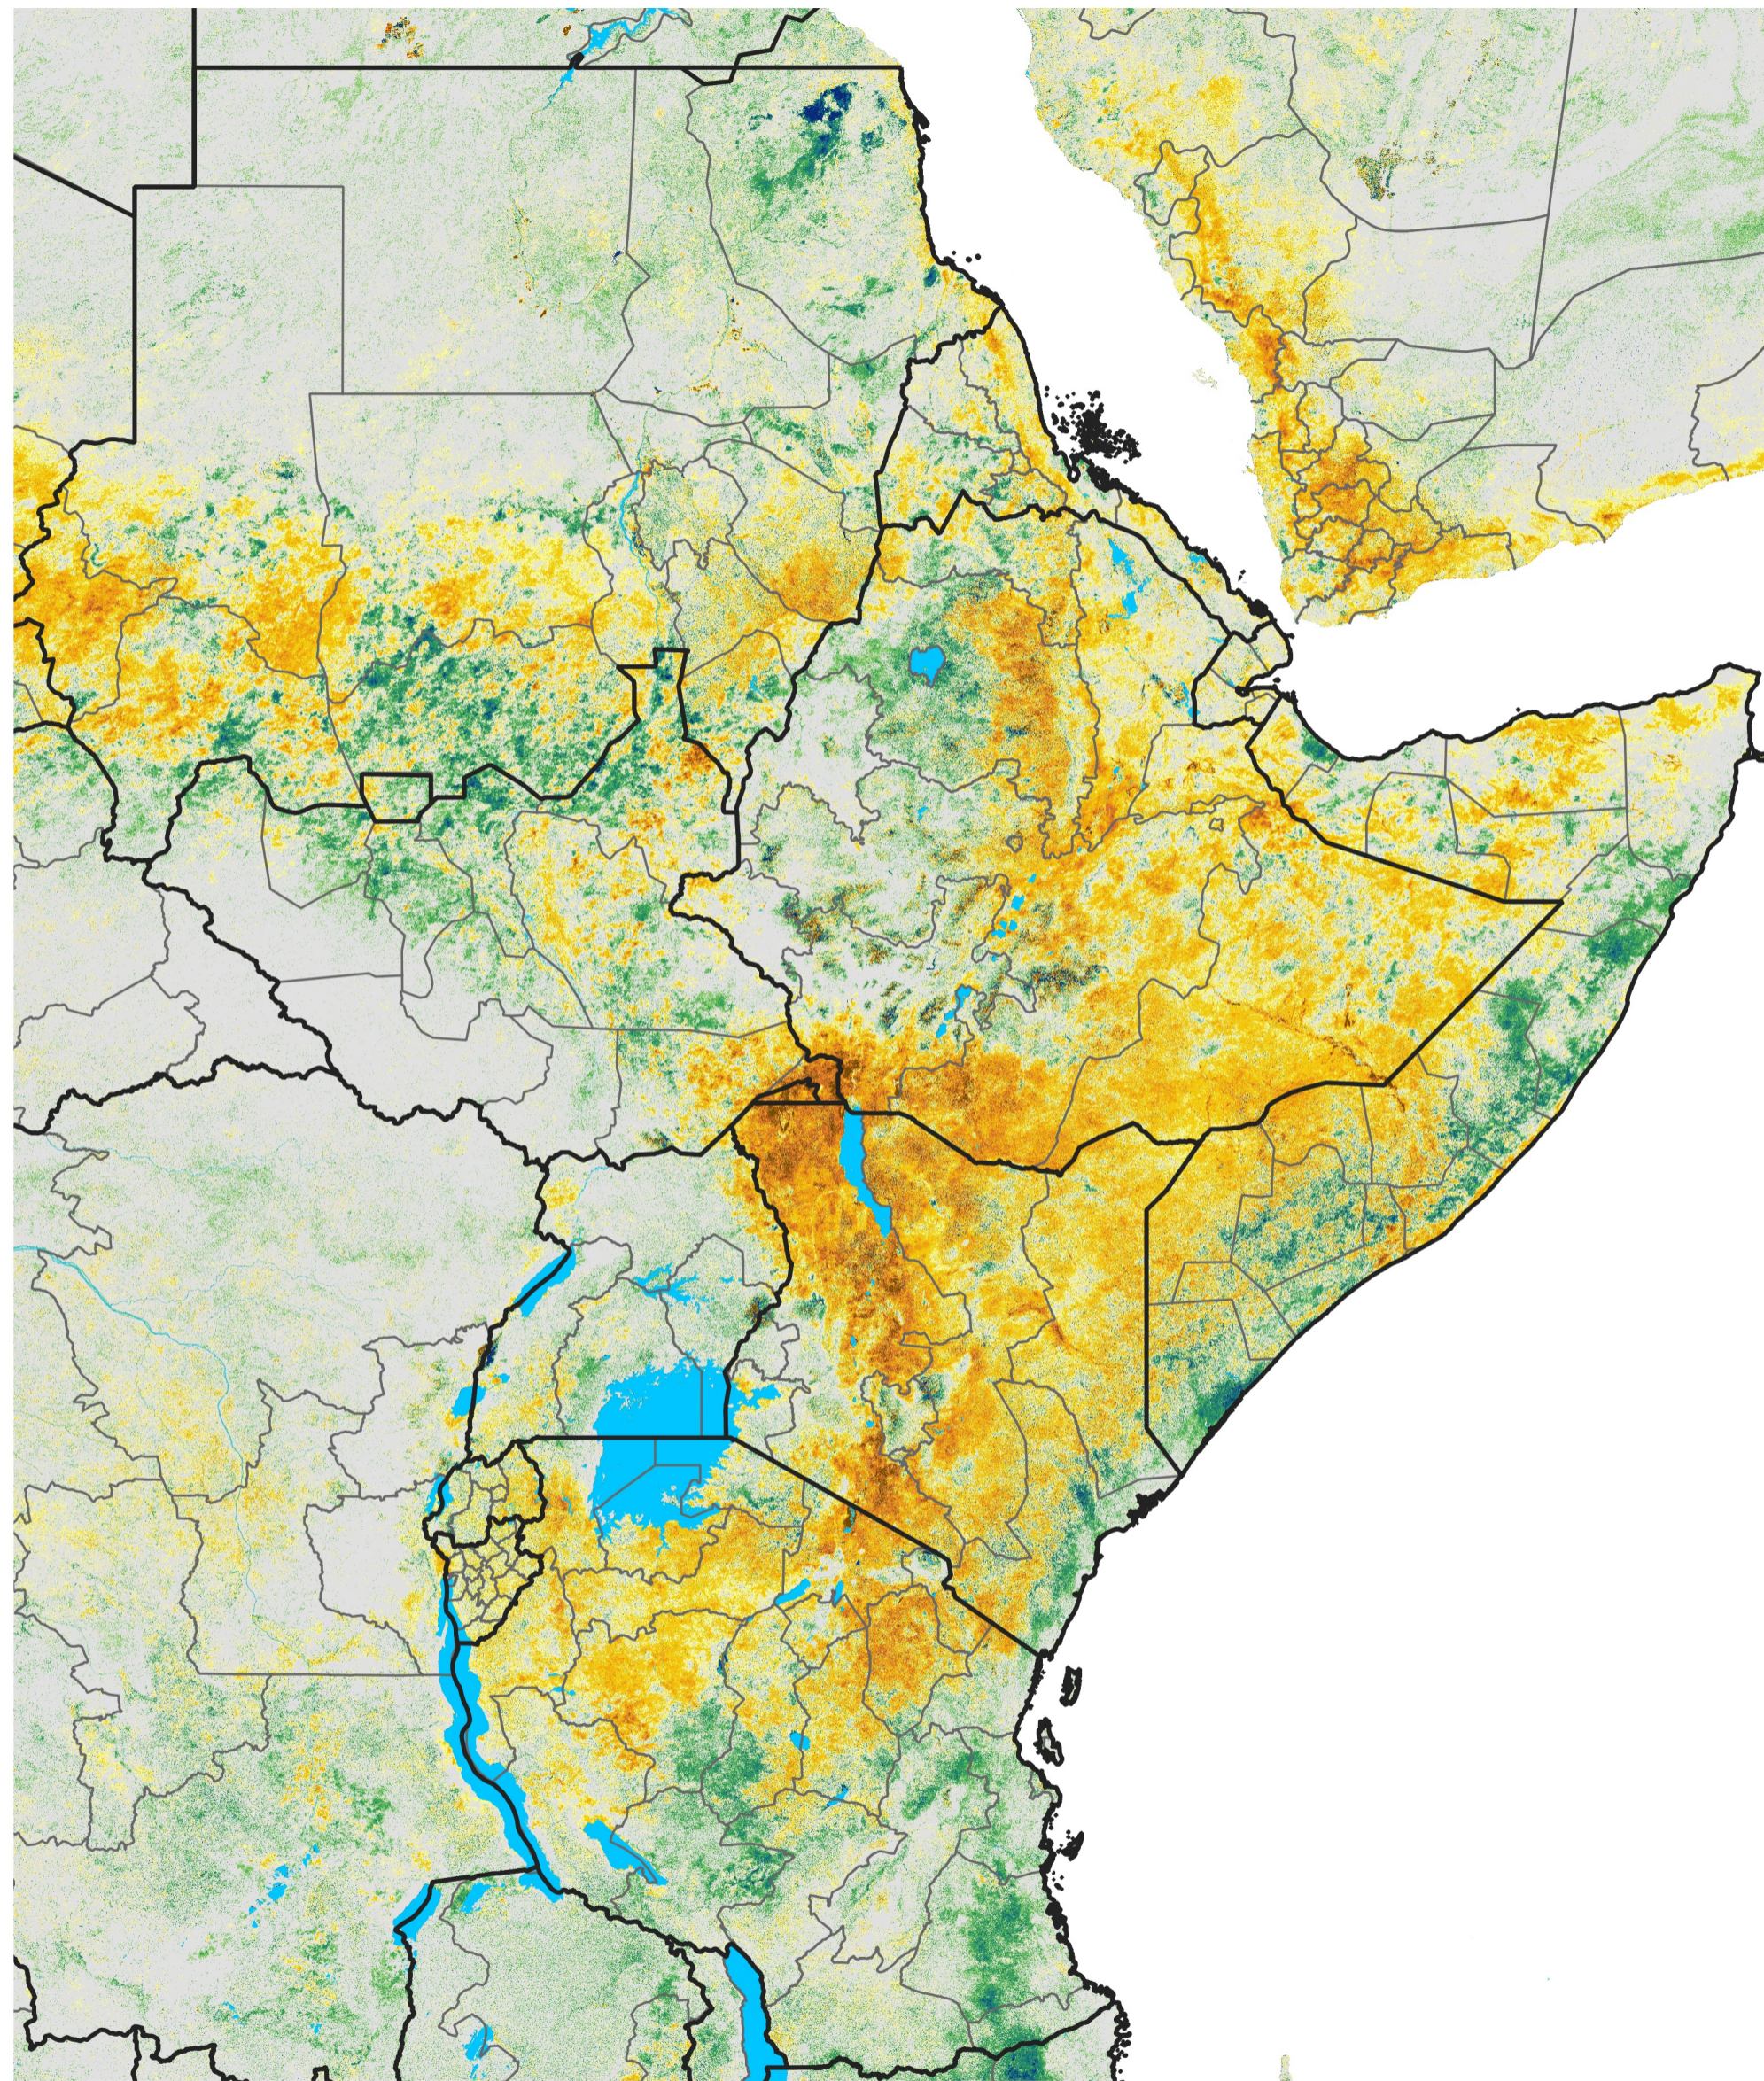

East Africa Percent of Mean NDVI

2014 / Mean (2012 - 2021)

Period 38 / Jul 01 - 10, 2014

Percent of Normal