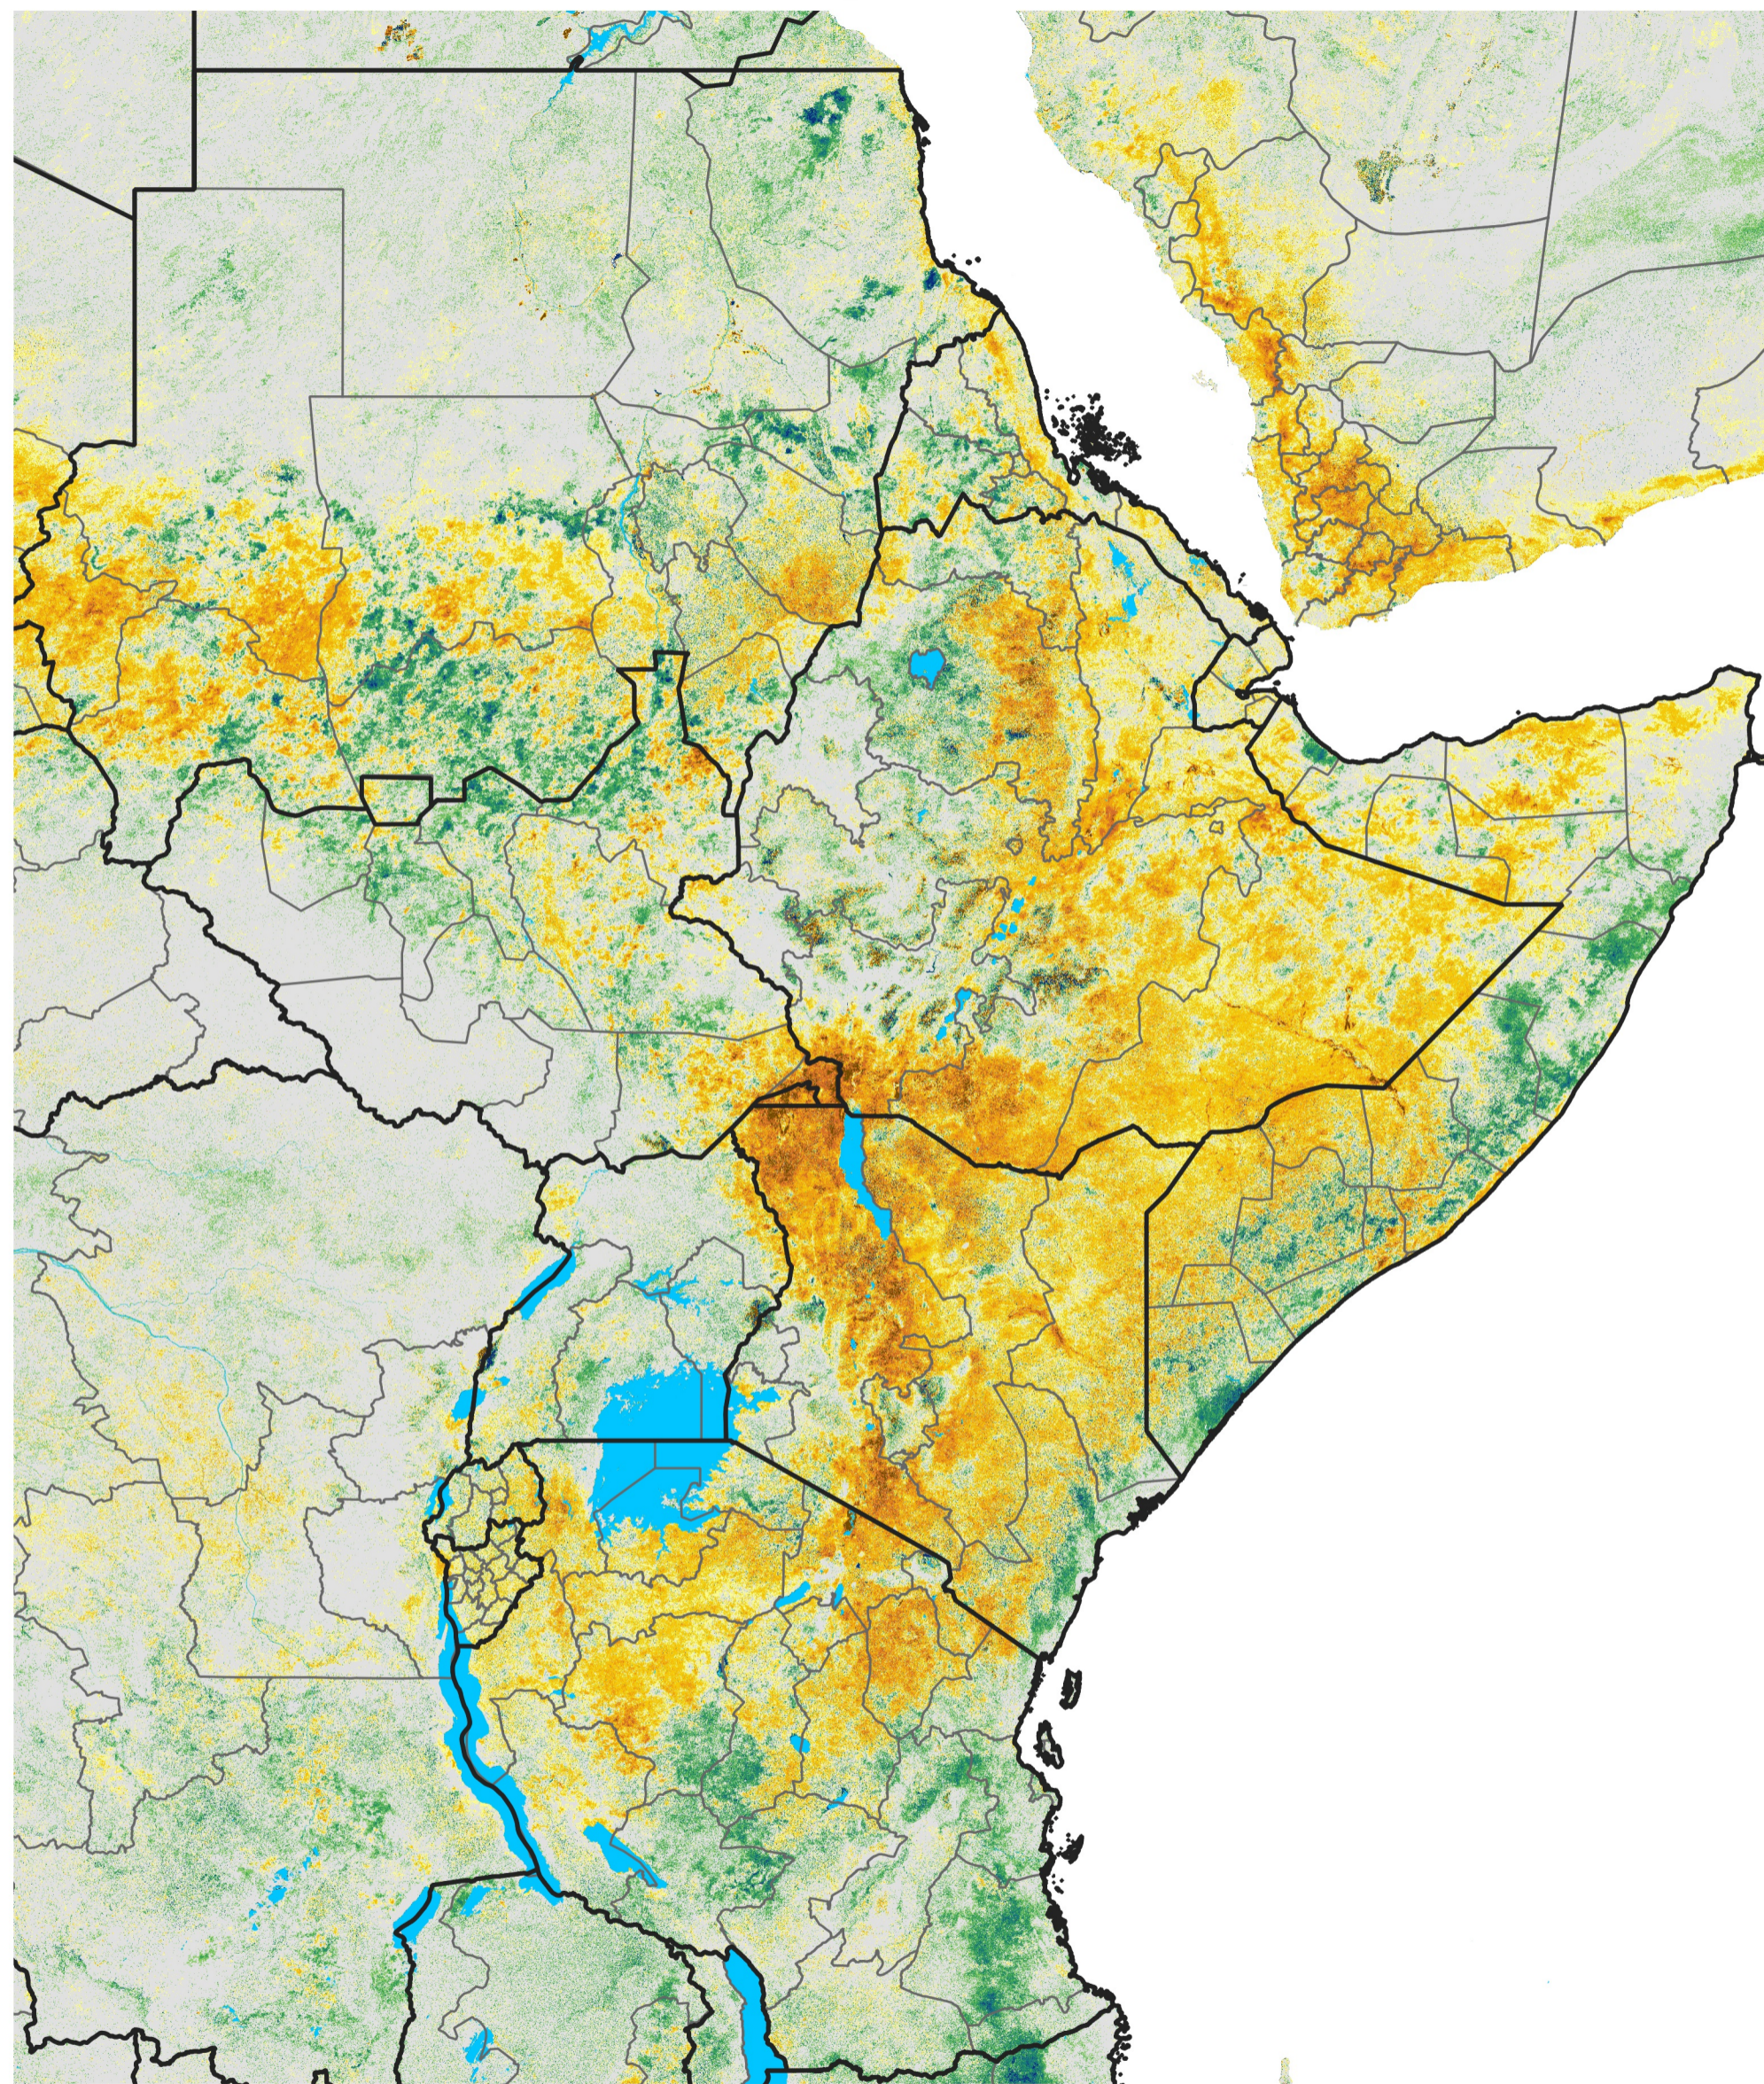

East Africa Percent of Mean NDVI

2014 / Mean (2012 - 2021)

Period 39 / Jul 06 - 15, 2014

Percent of Normal