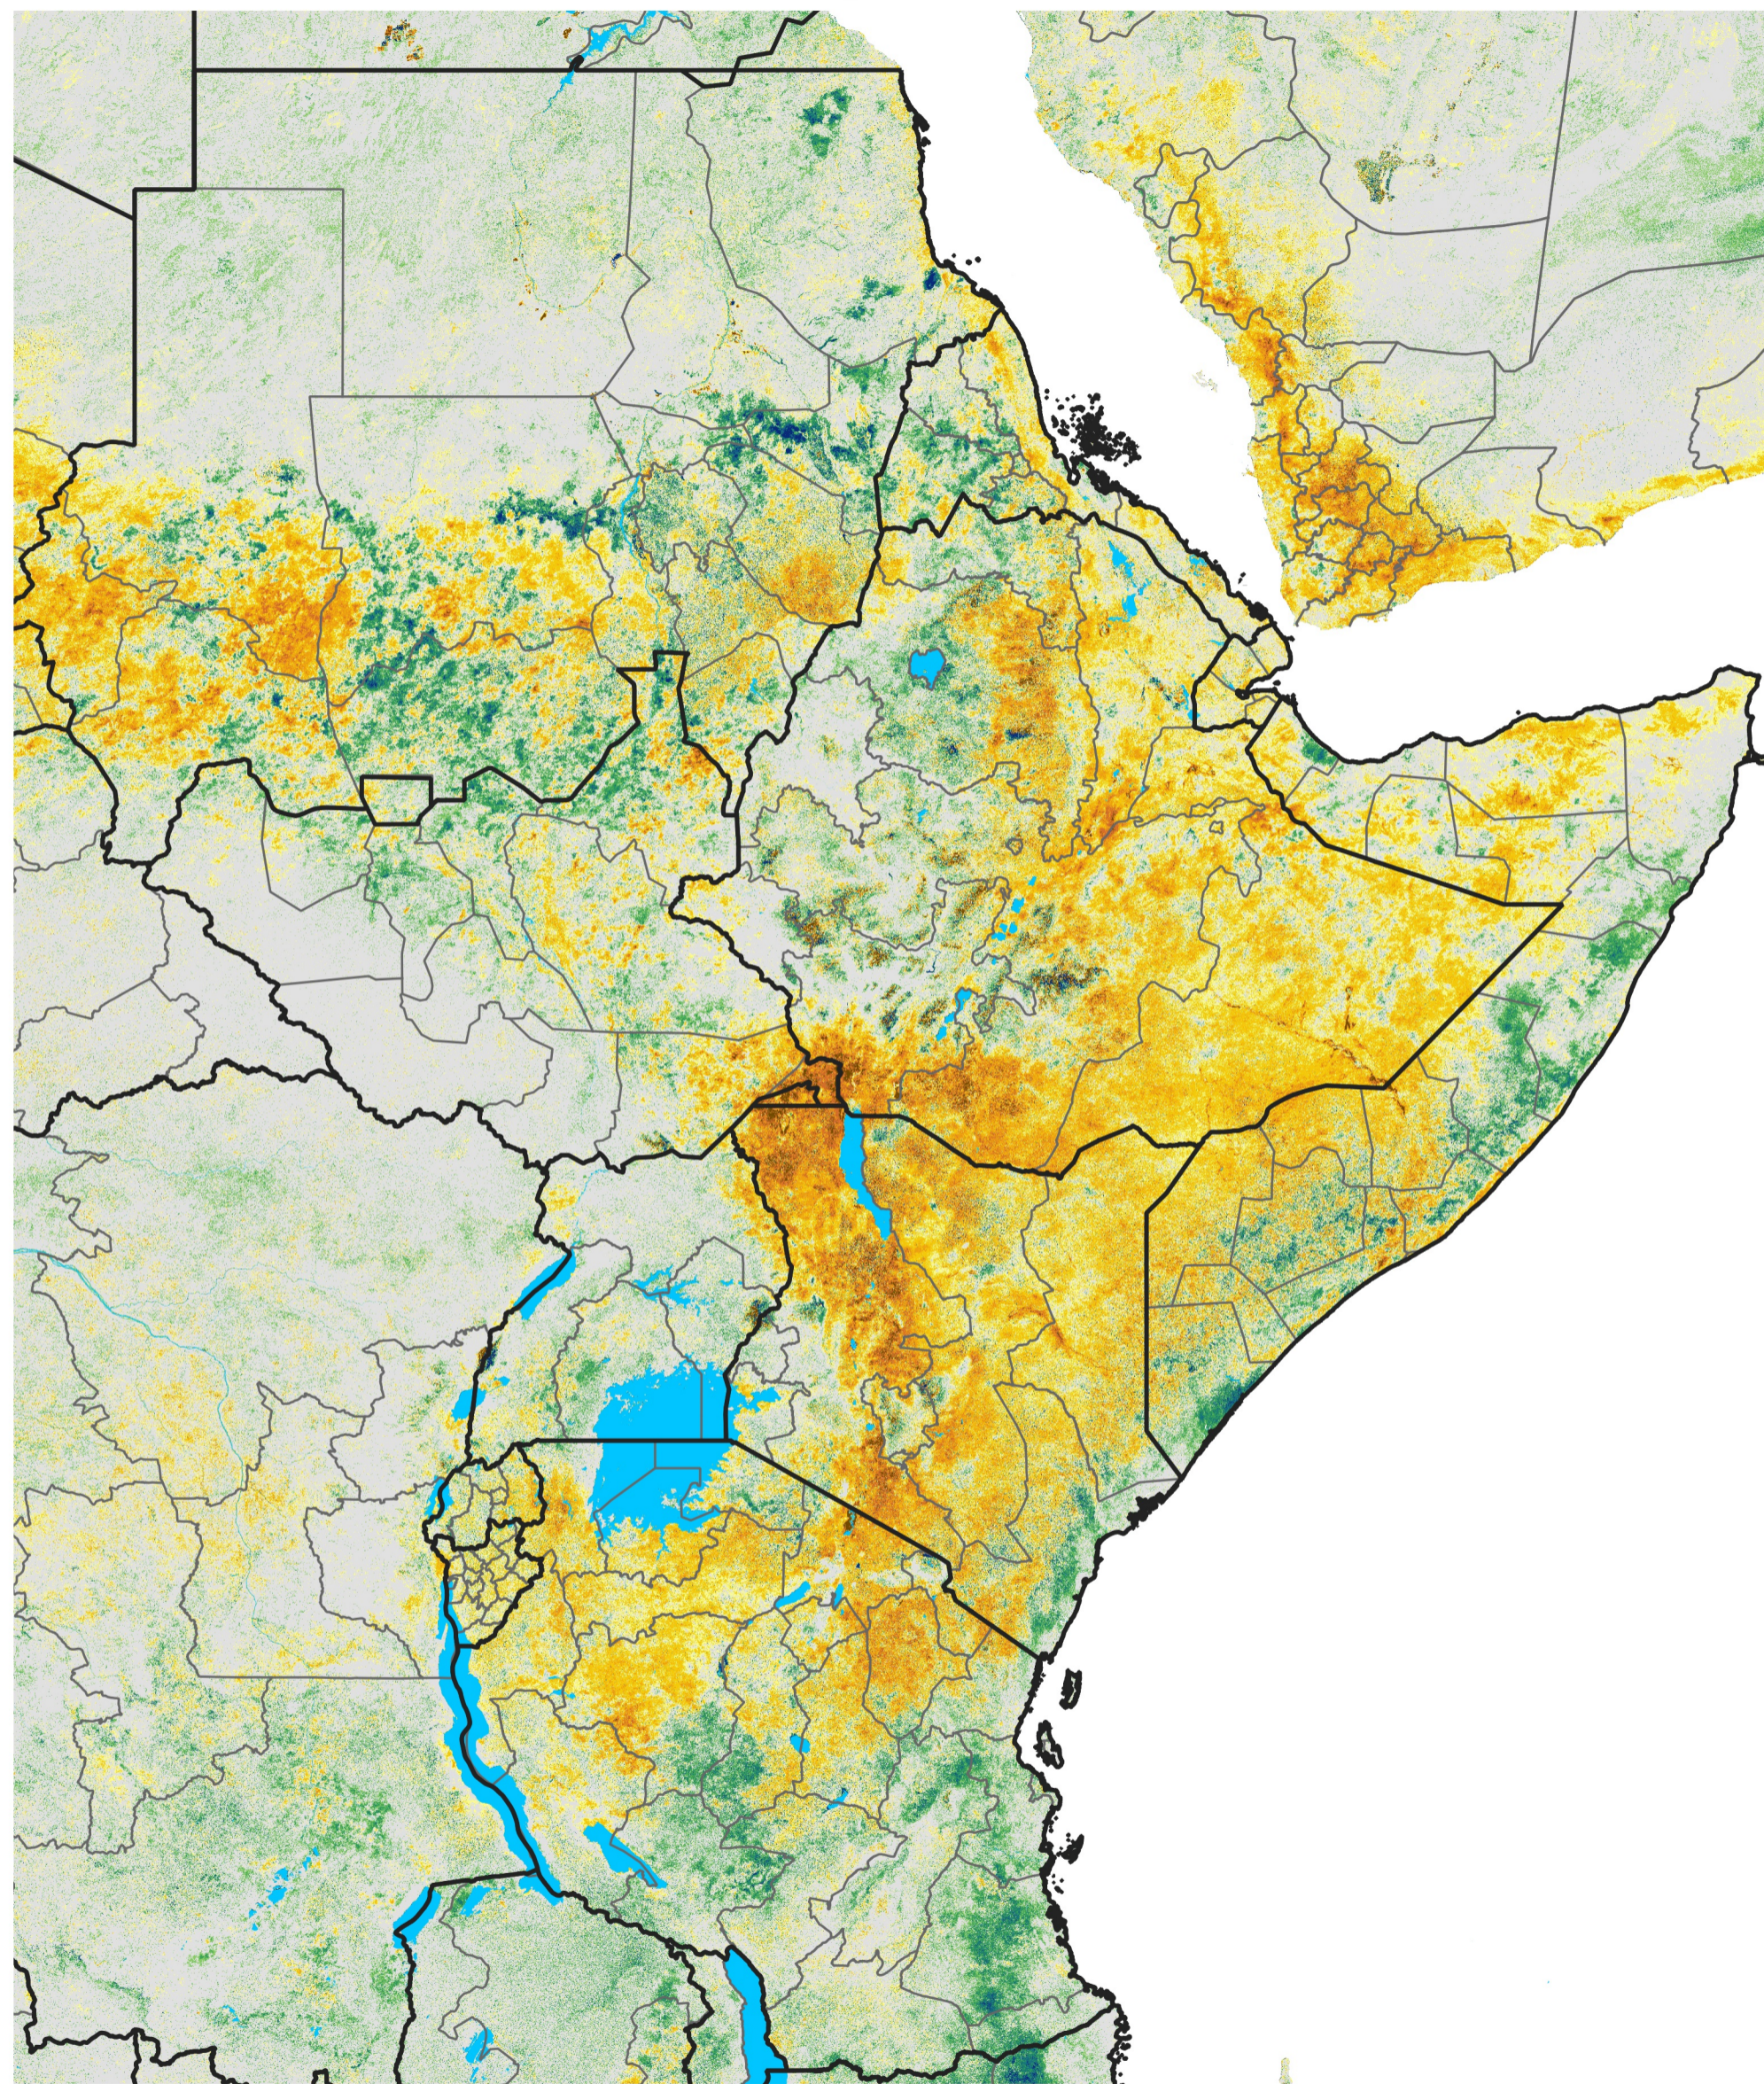

# East Africa Percent of Mean NDVI

2014 / Mean (2012 - 2021)

Period 40 / Jul 11 - 20, 2014

## Percent of Normal