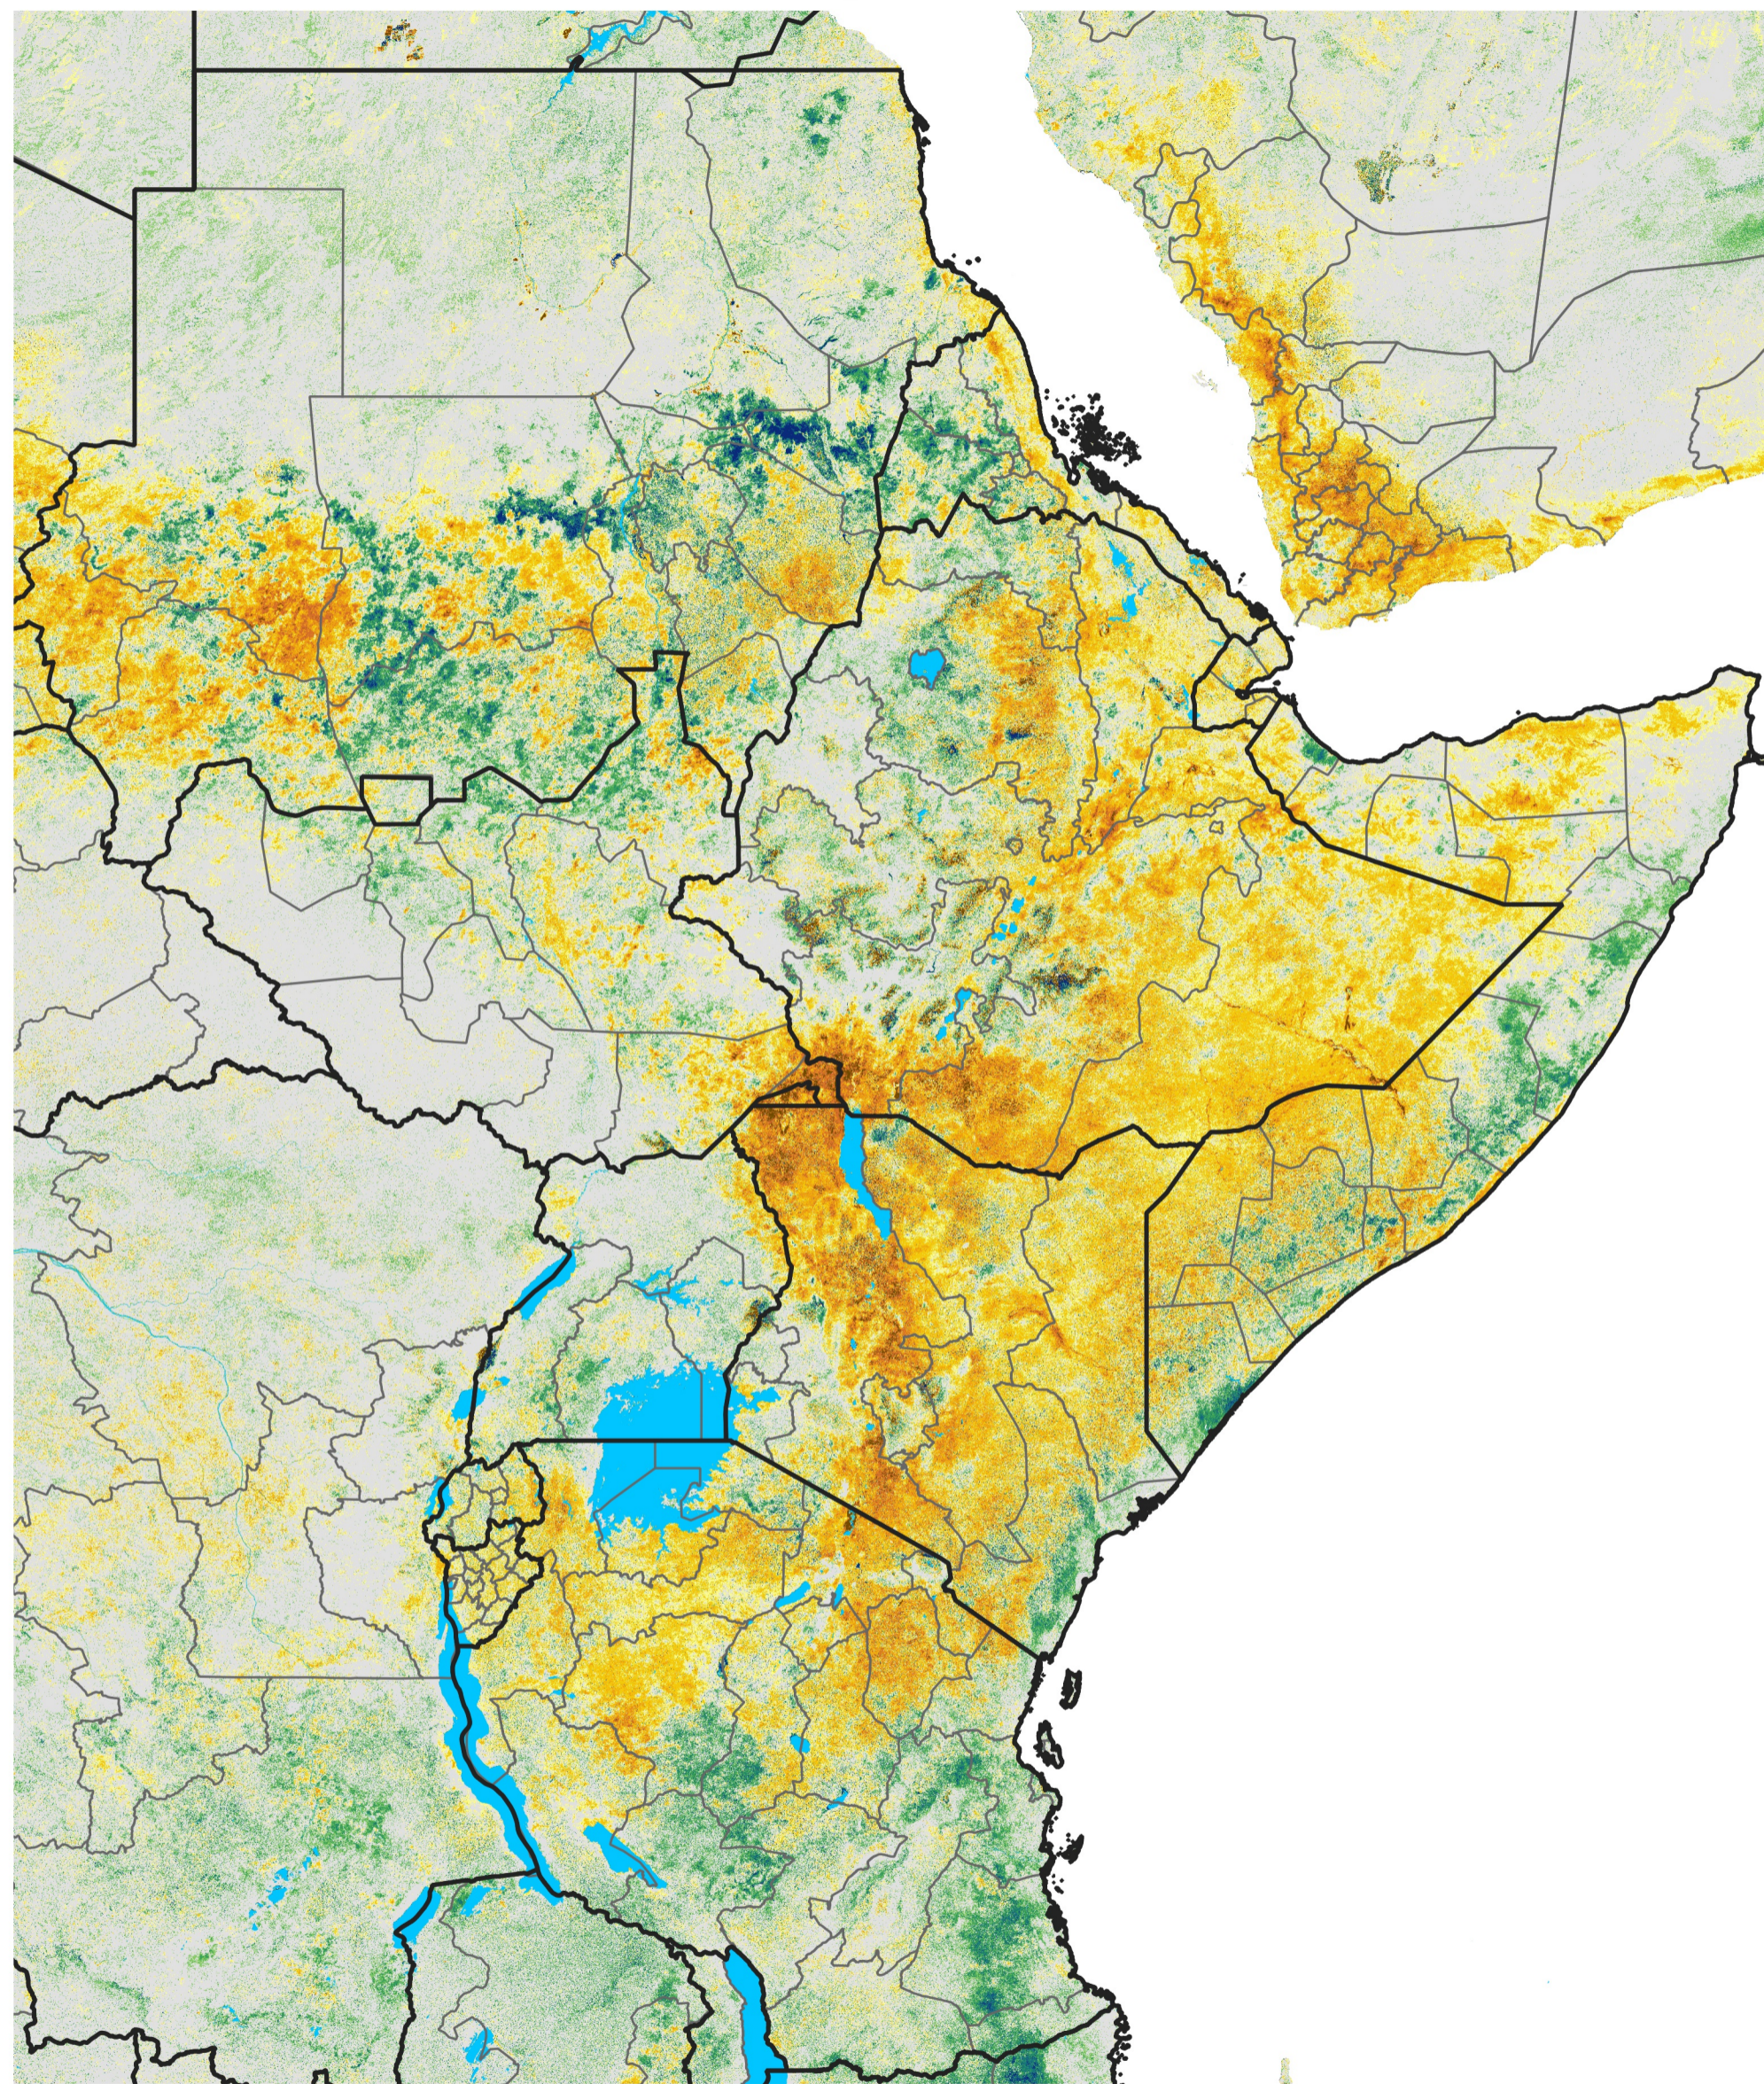

East Africa Percent of Mean NDVI

2014 / Mean (2012 - 2021)

Period 41 / Jul 16 - 25, 2014

Percent of Normal