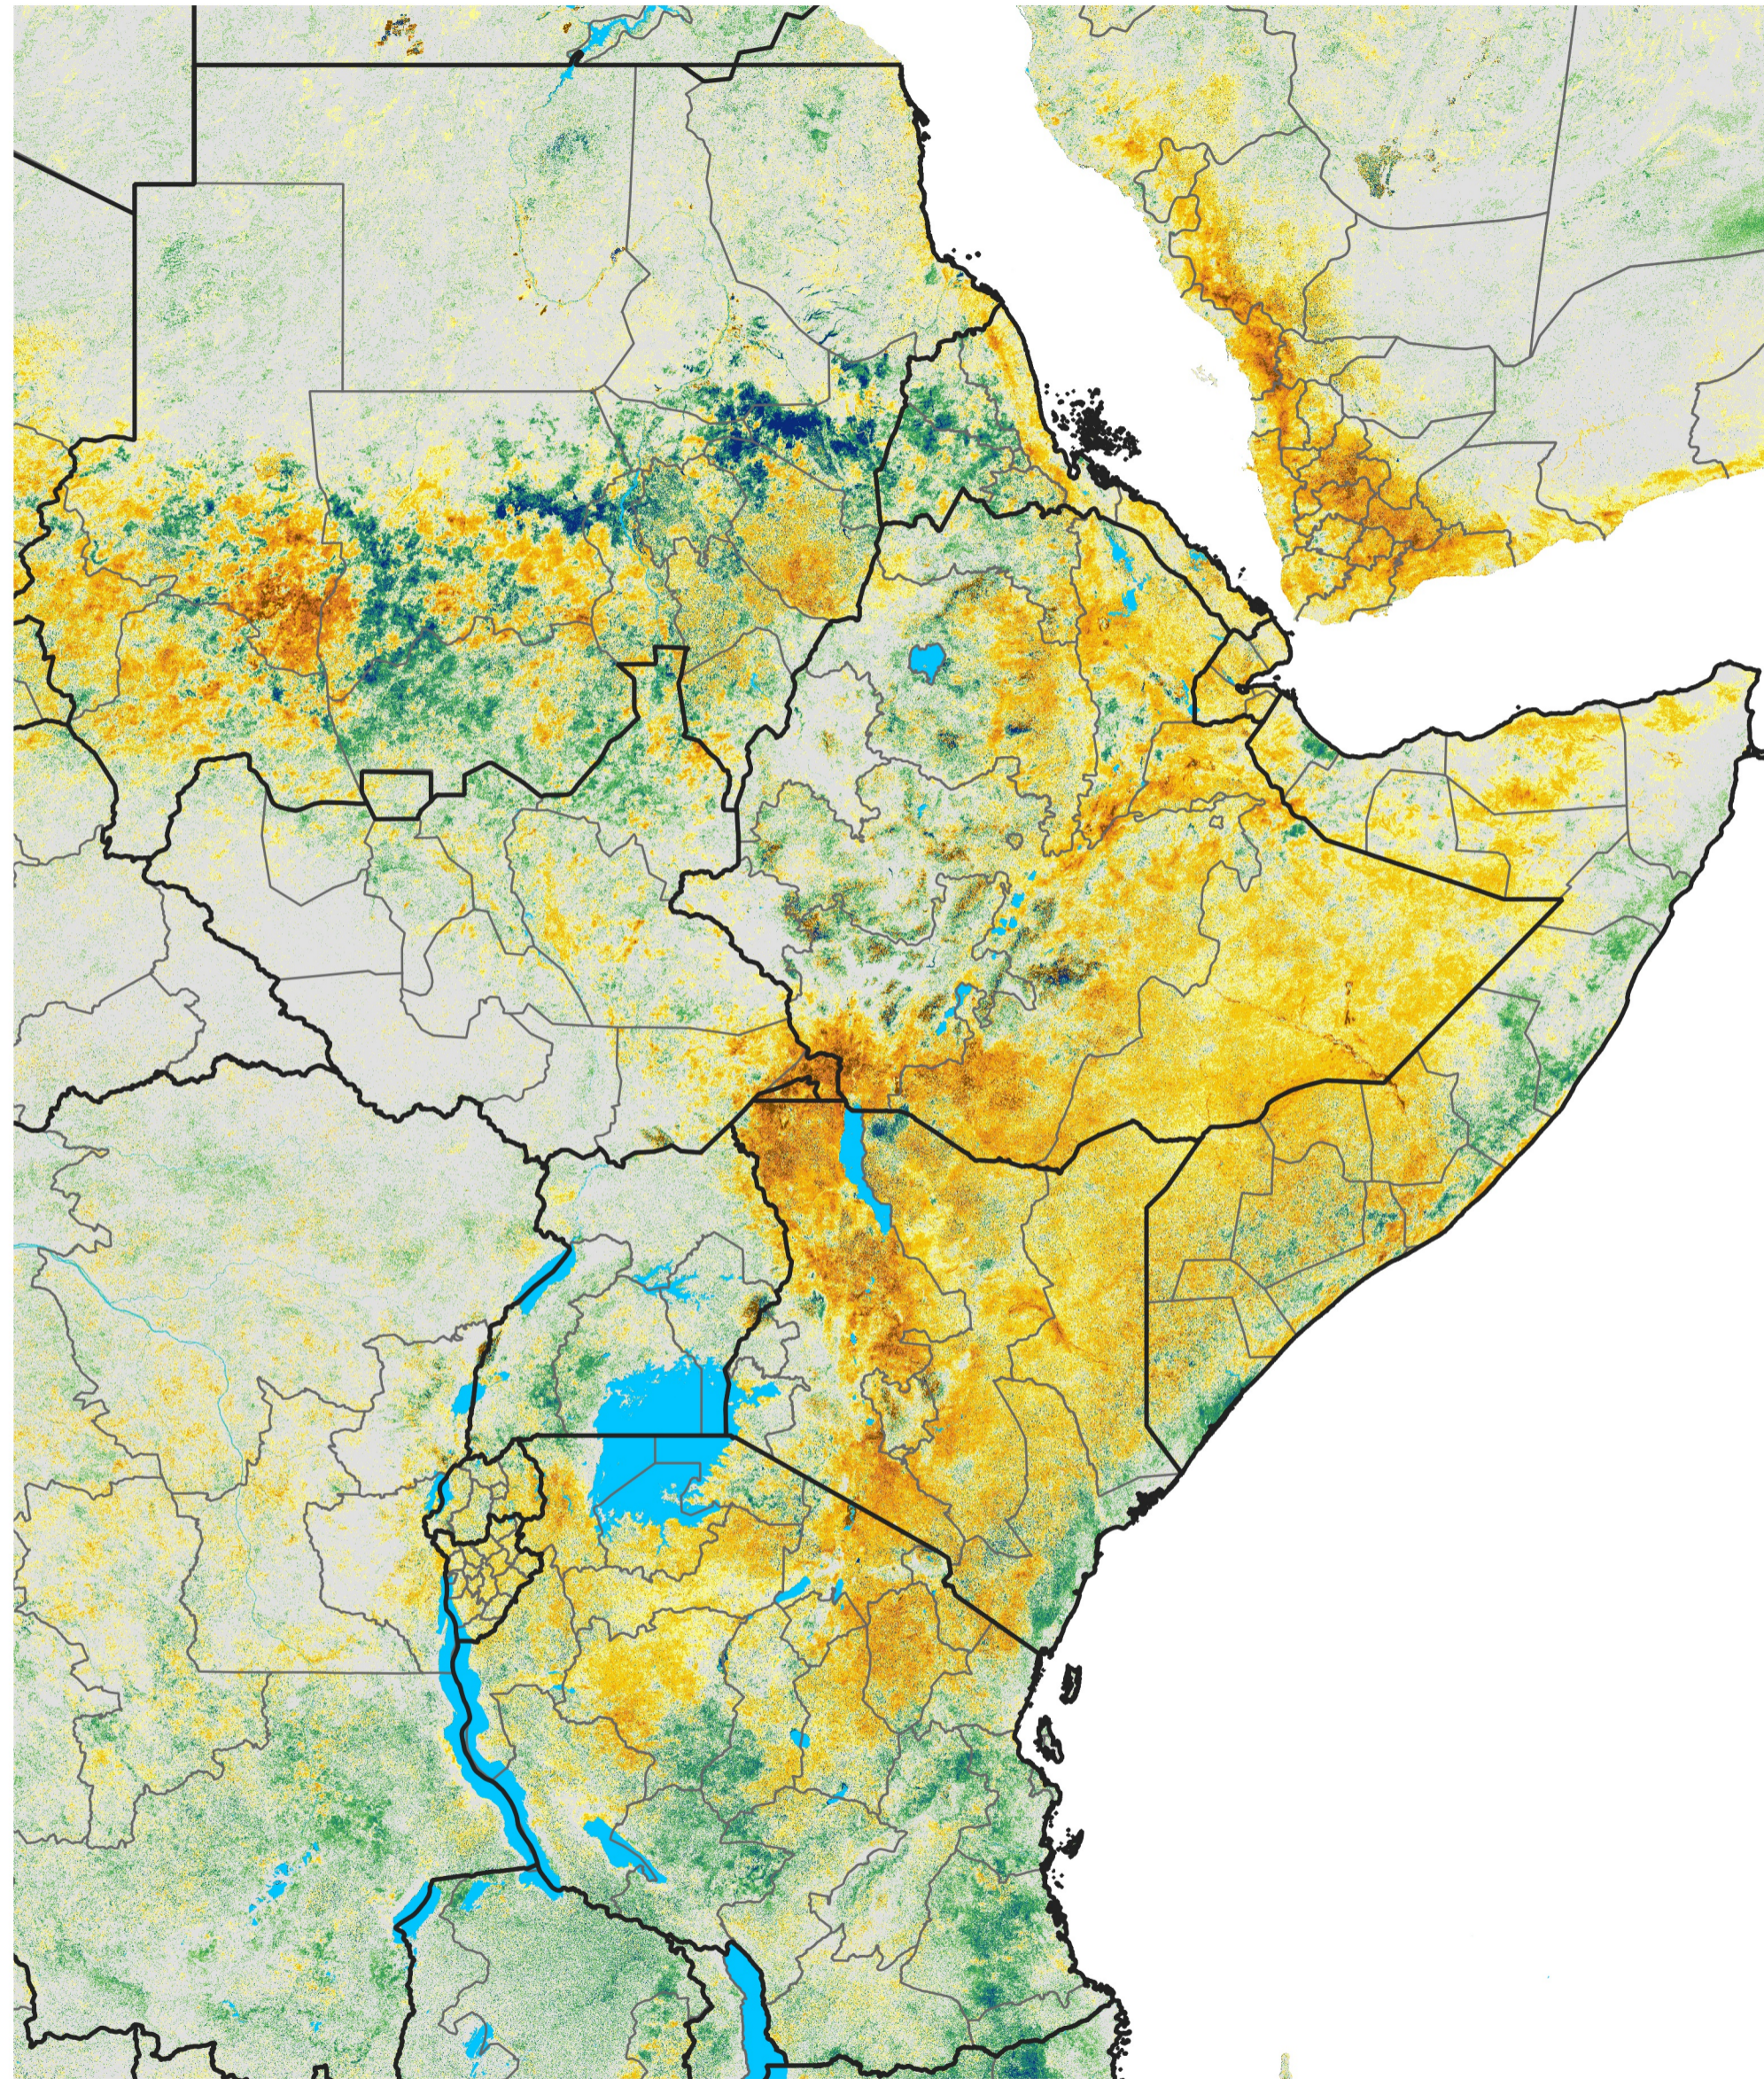

East Africa Percent of Mean NDVI

2014 / Mean (2012 - 2021)

Period 43 / Jul 26 - Aug 05, 2014

Percent of Normal