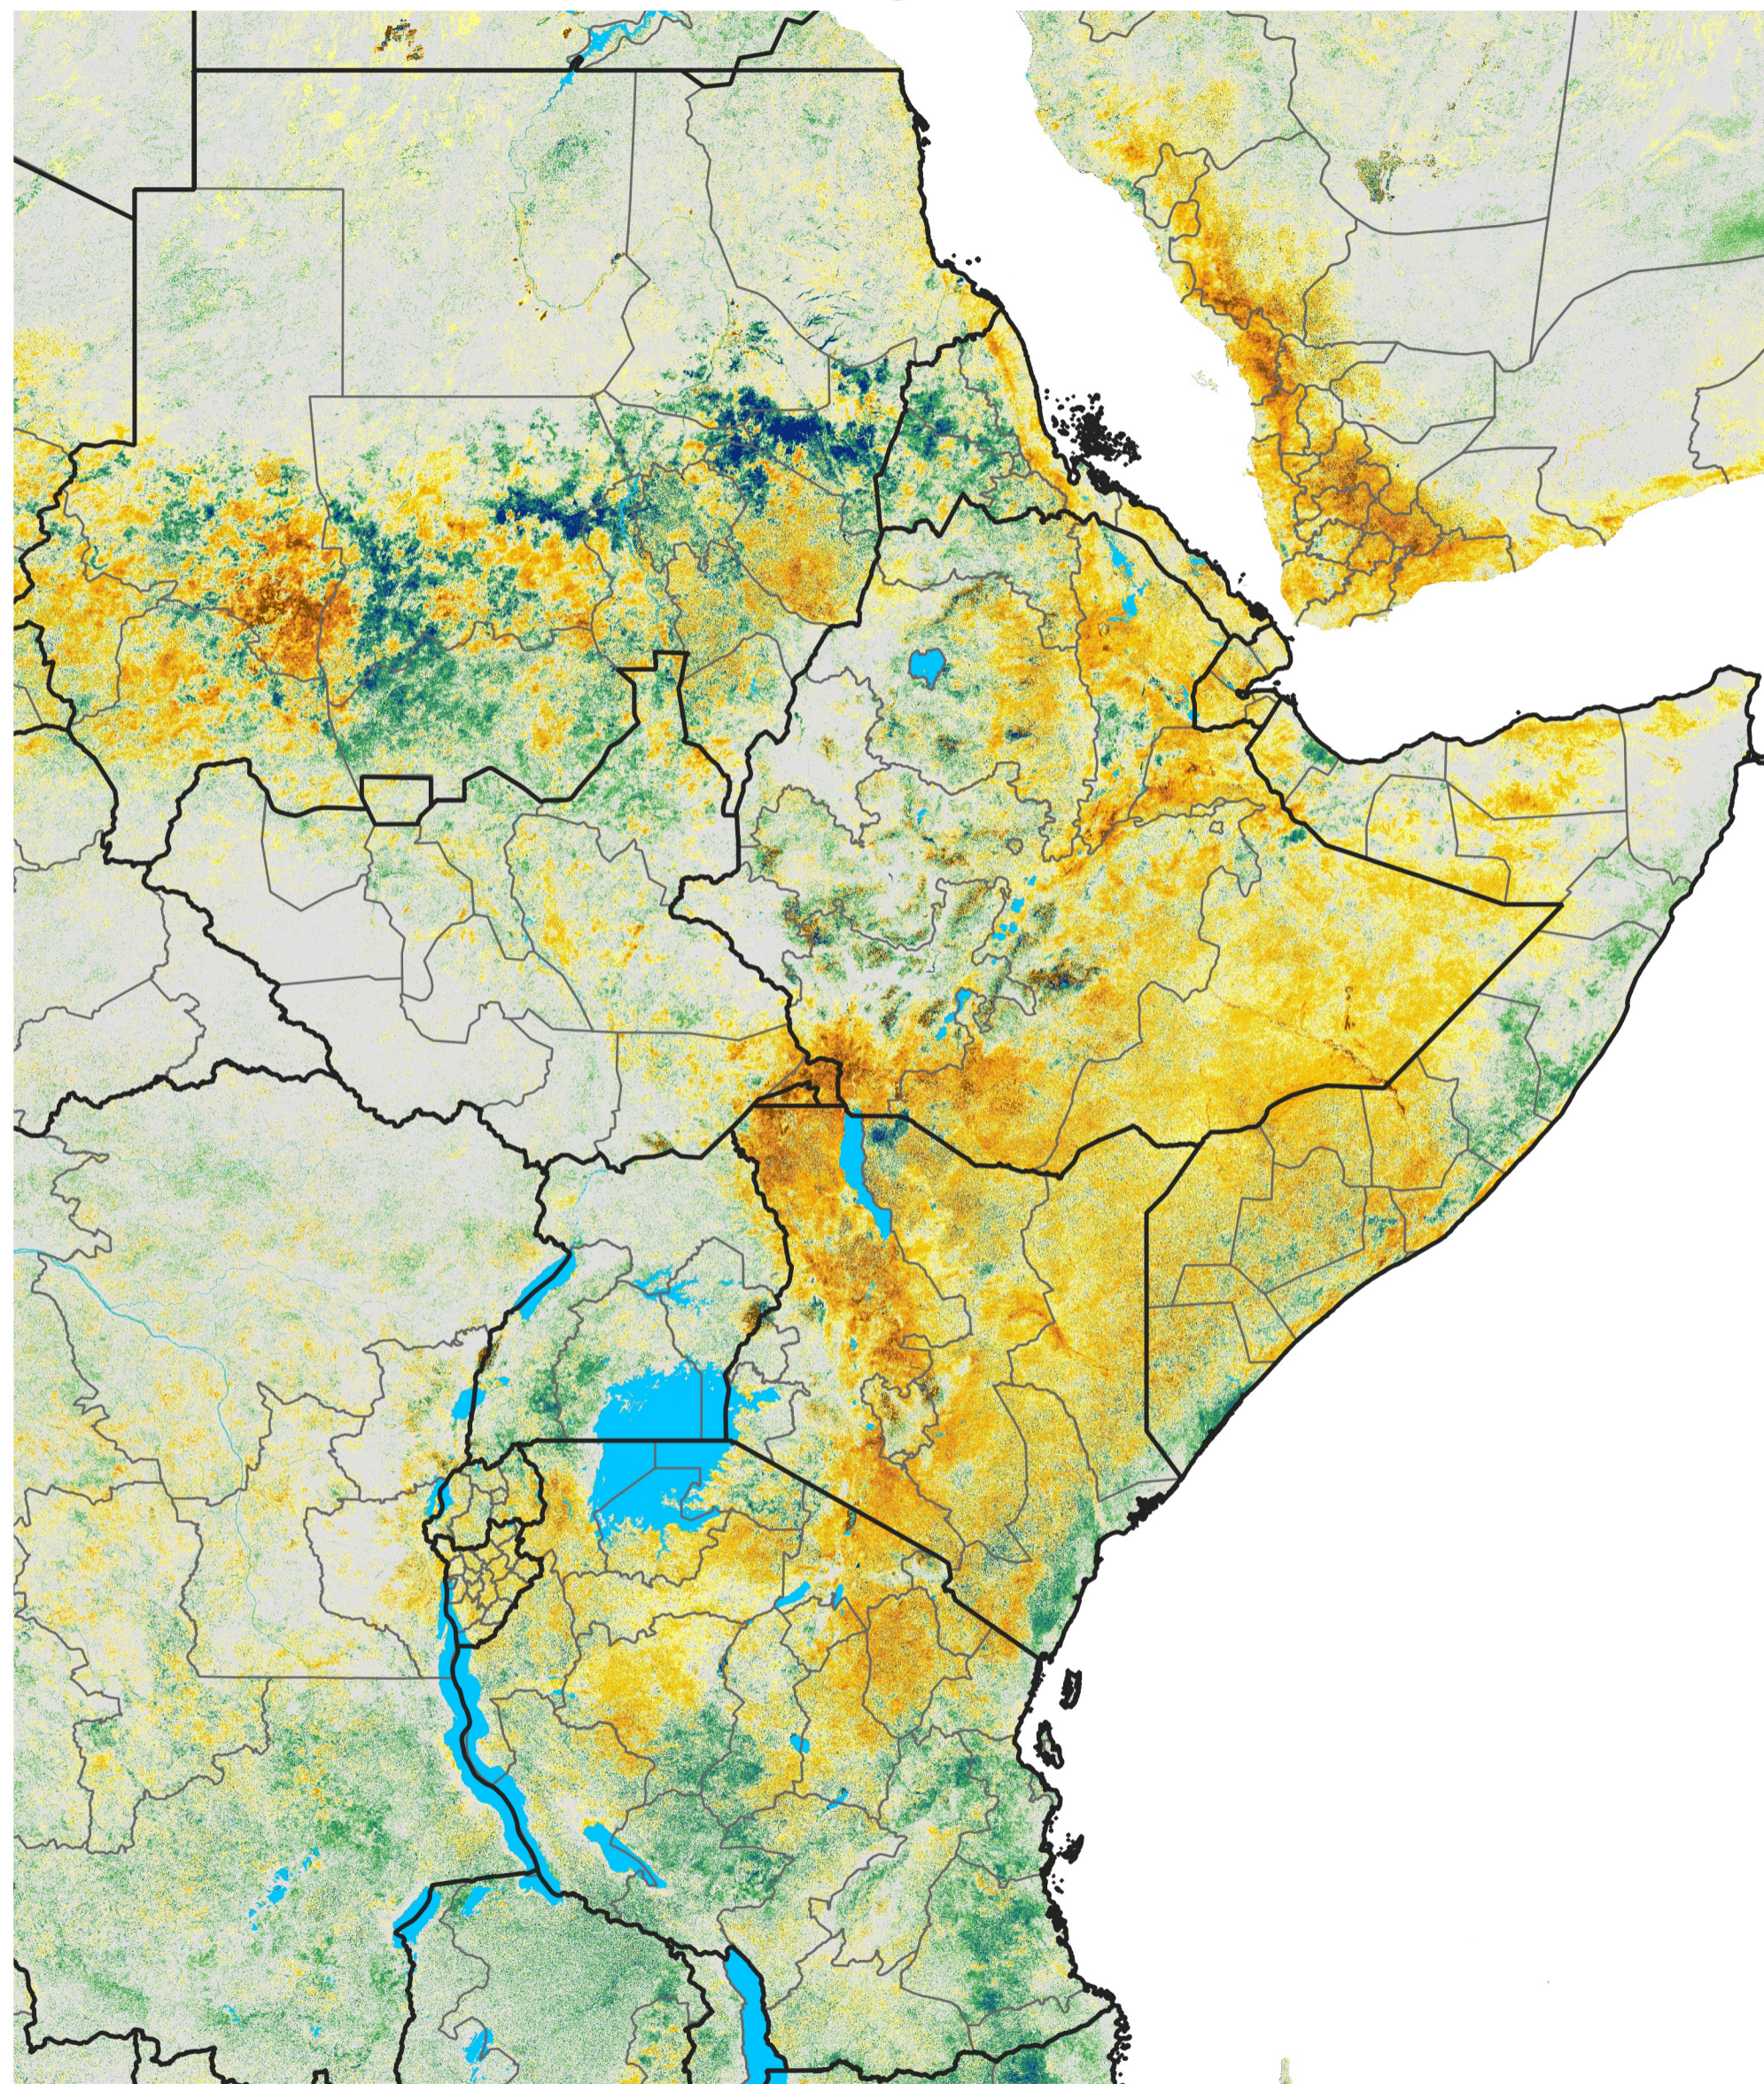

# East Africa Percent of Mean NDVI

2014 / Mean (2012 - 2021)

Period 44 / Aug 01 - 10, 2014

## Percent of Normal