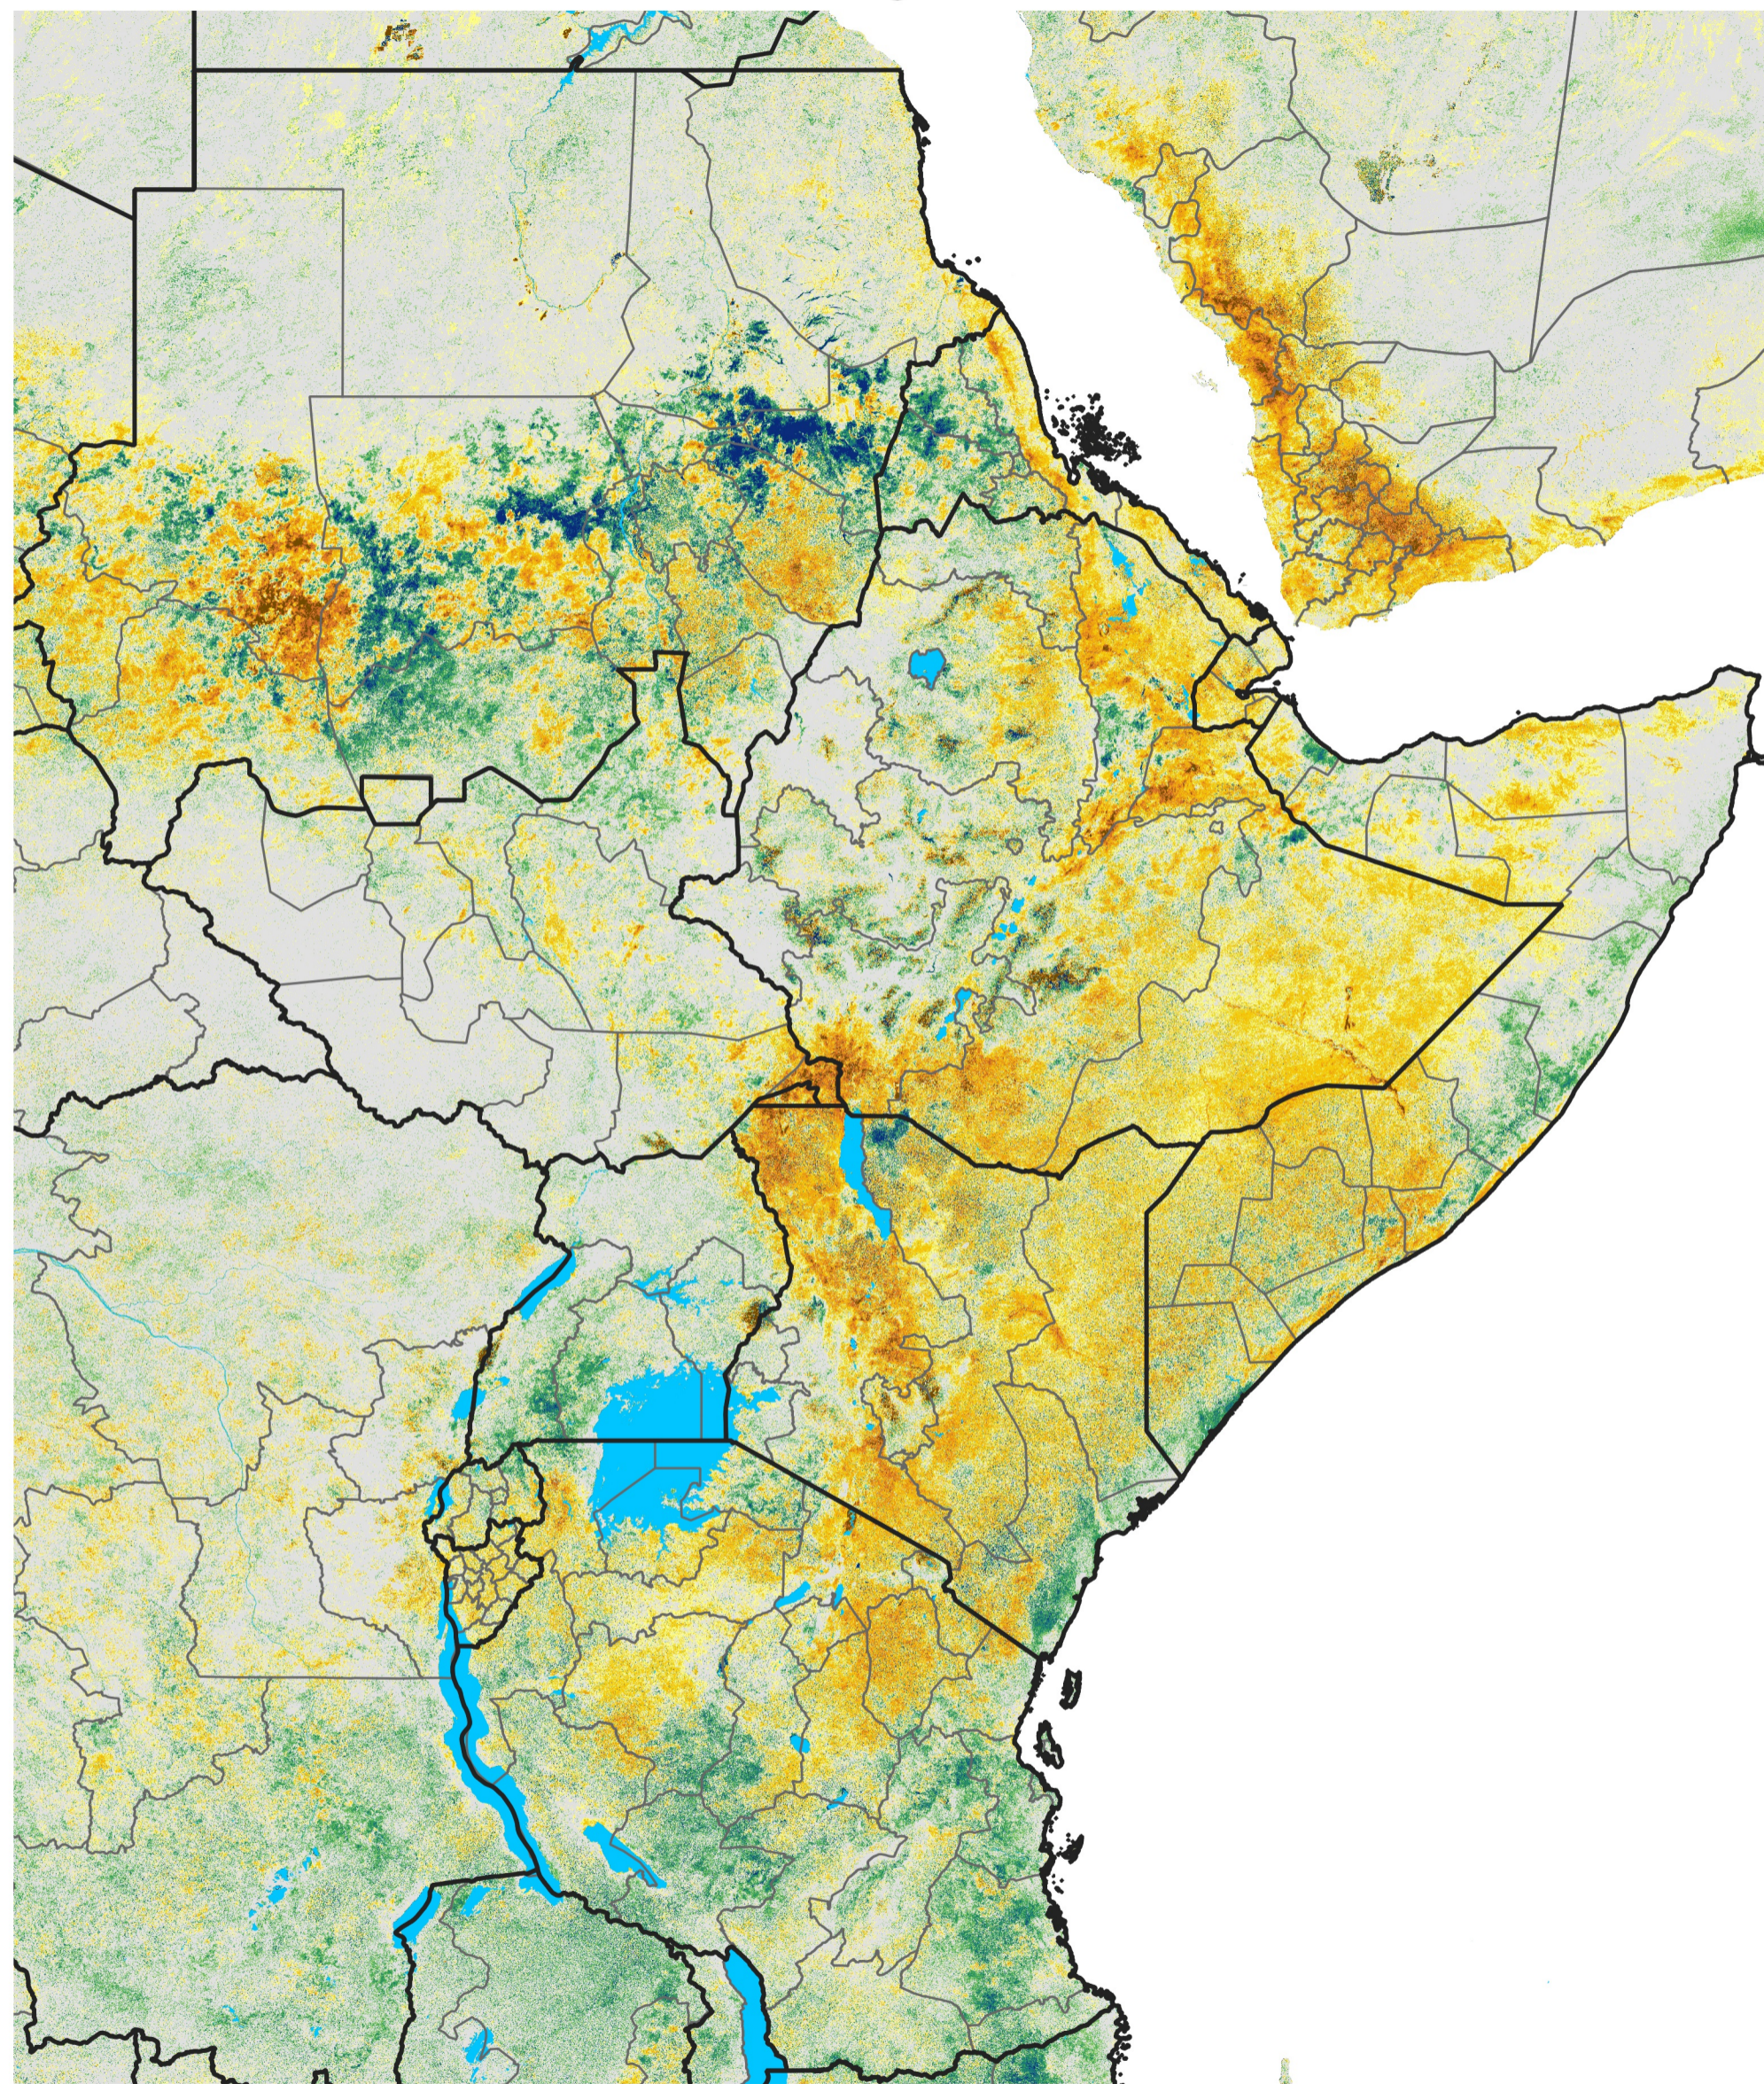

East Africa Percent of Mean NDVI

2014 / Mean (2012 - 2021)
Period 45 / Aug 06 - 15, 2014

Percent of Normal