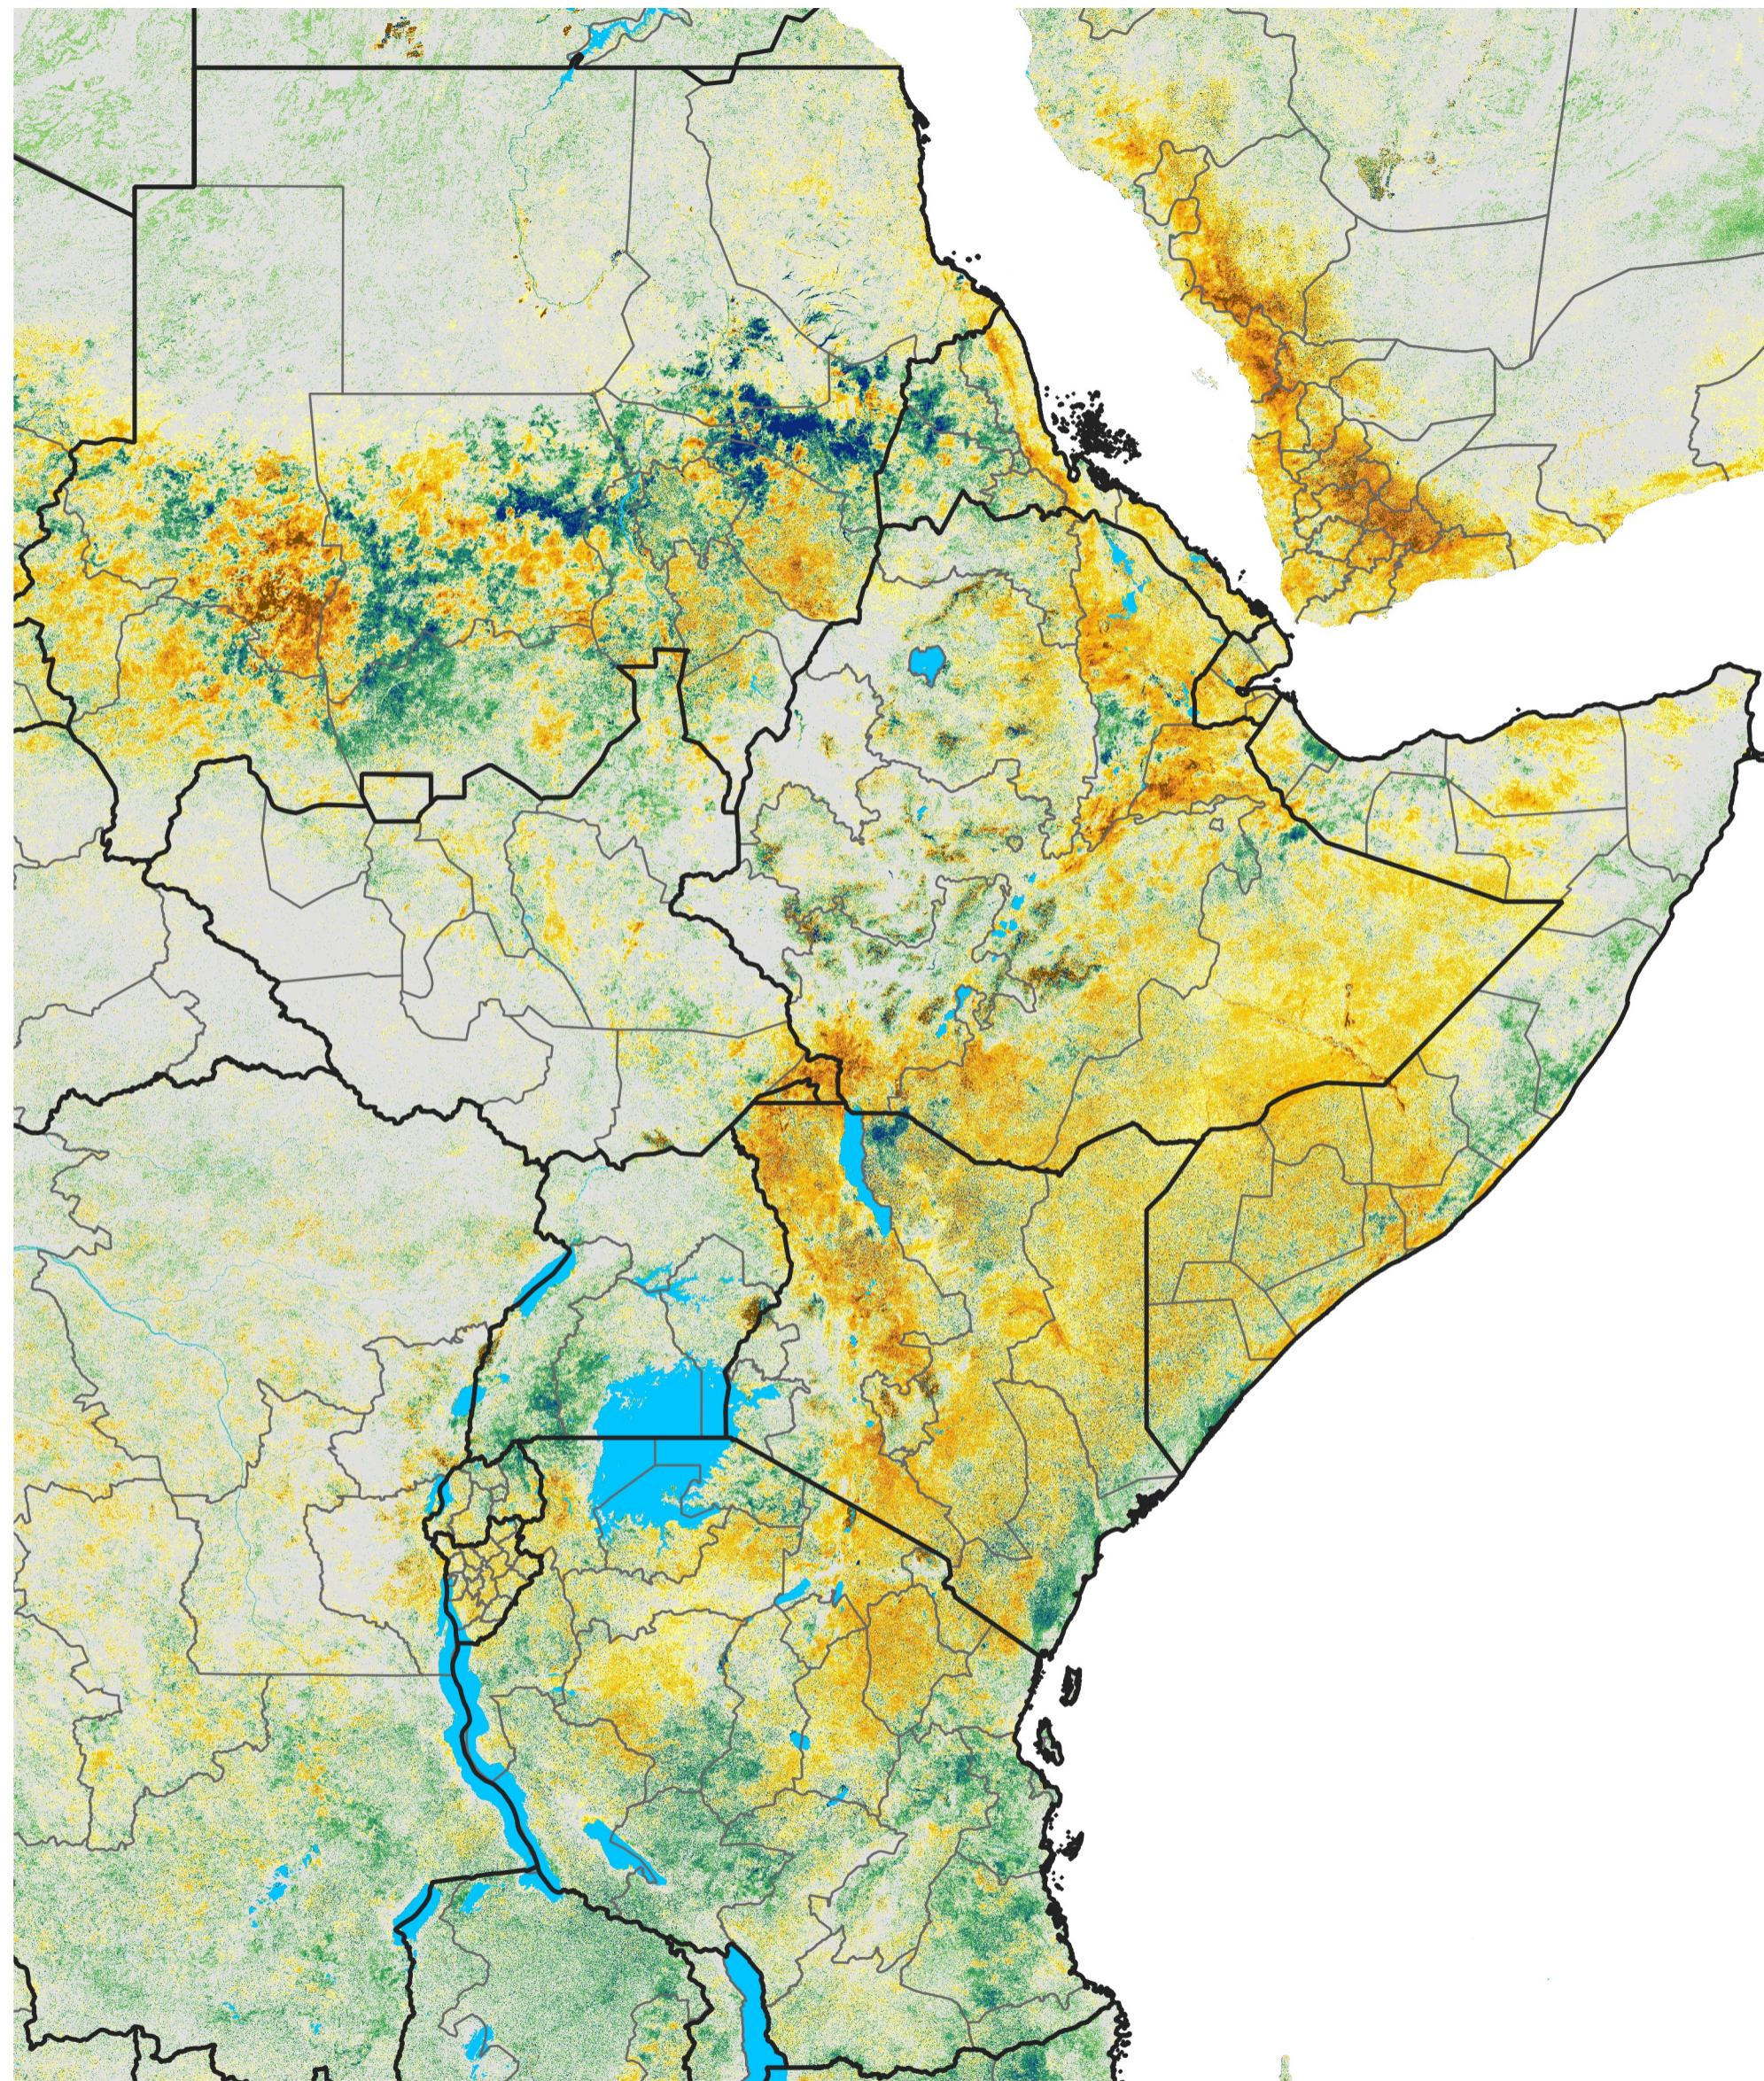

East Africa Percent of Mean NDVI

2014 / Mean (2012 - 2021)

Period 46 / Aug 11 - 20, 2014

Percent of Normal