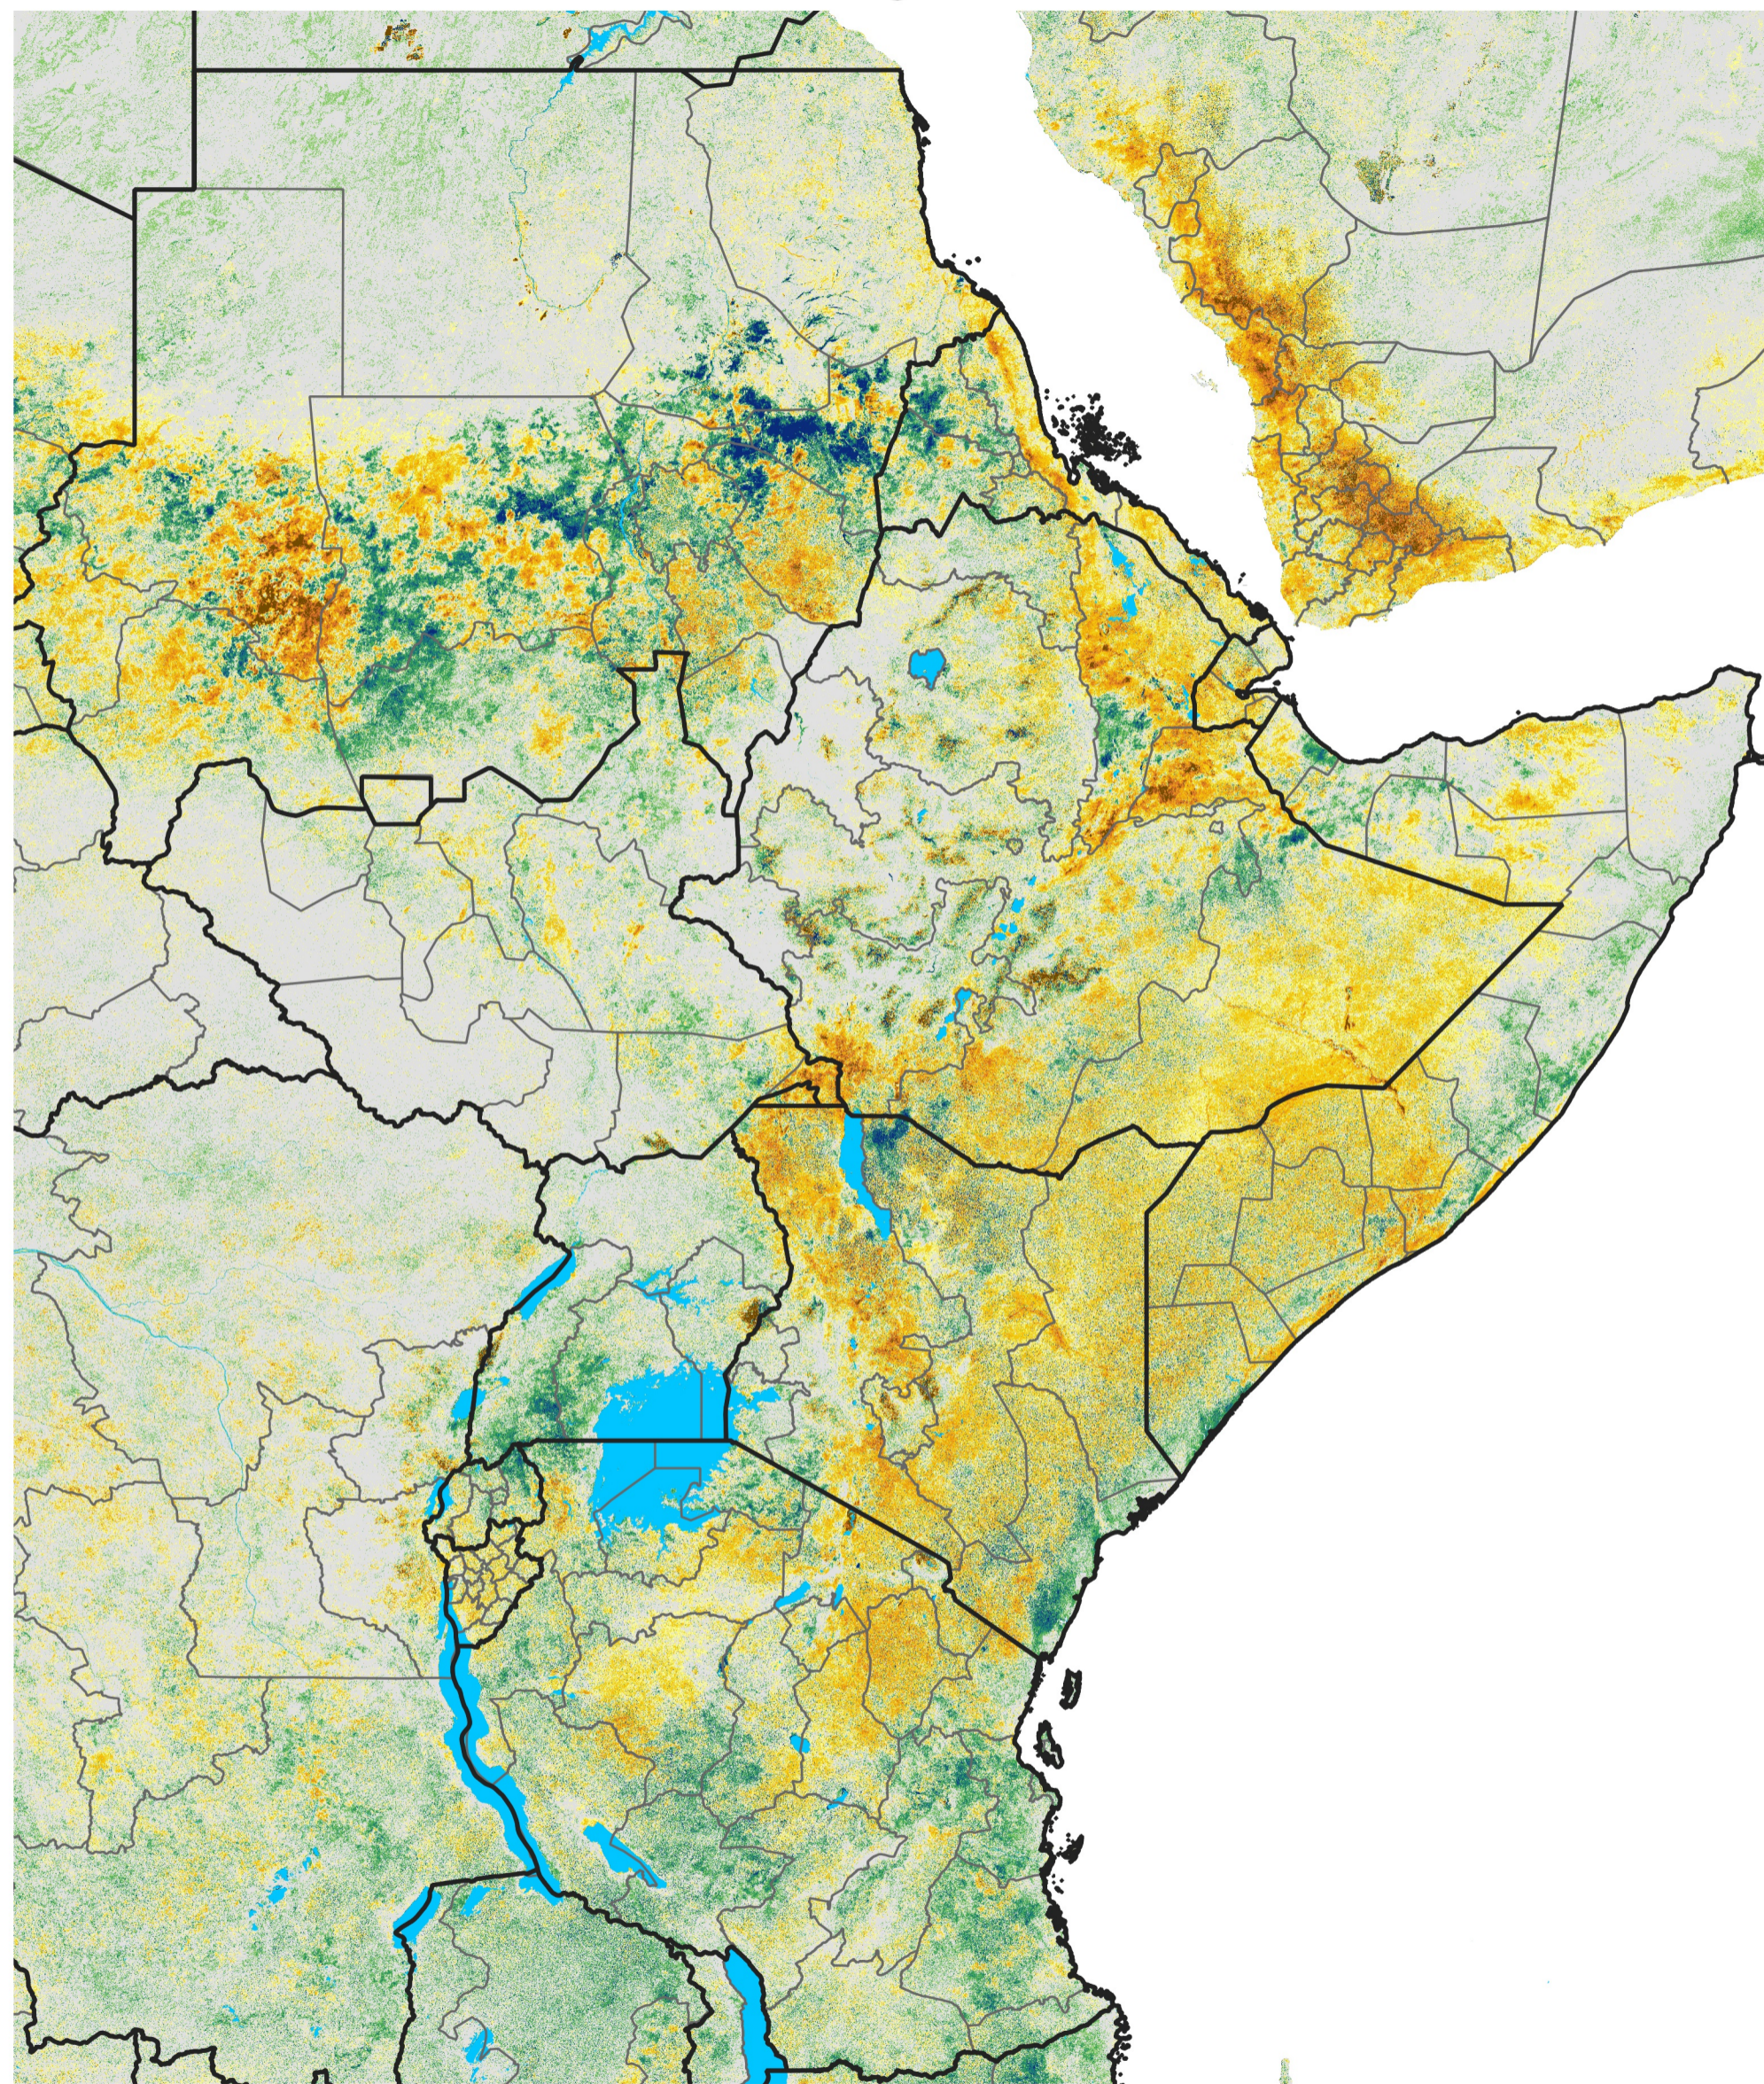

# East Africa Percent of Mean NDVI

2014 / Mean (2012 - 2021)  
Period 47 / Aug 16 - 25, 2014

## Percent of Normal