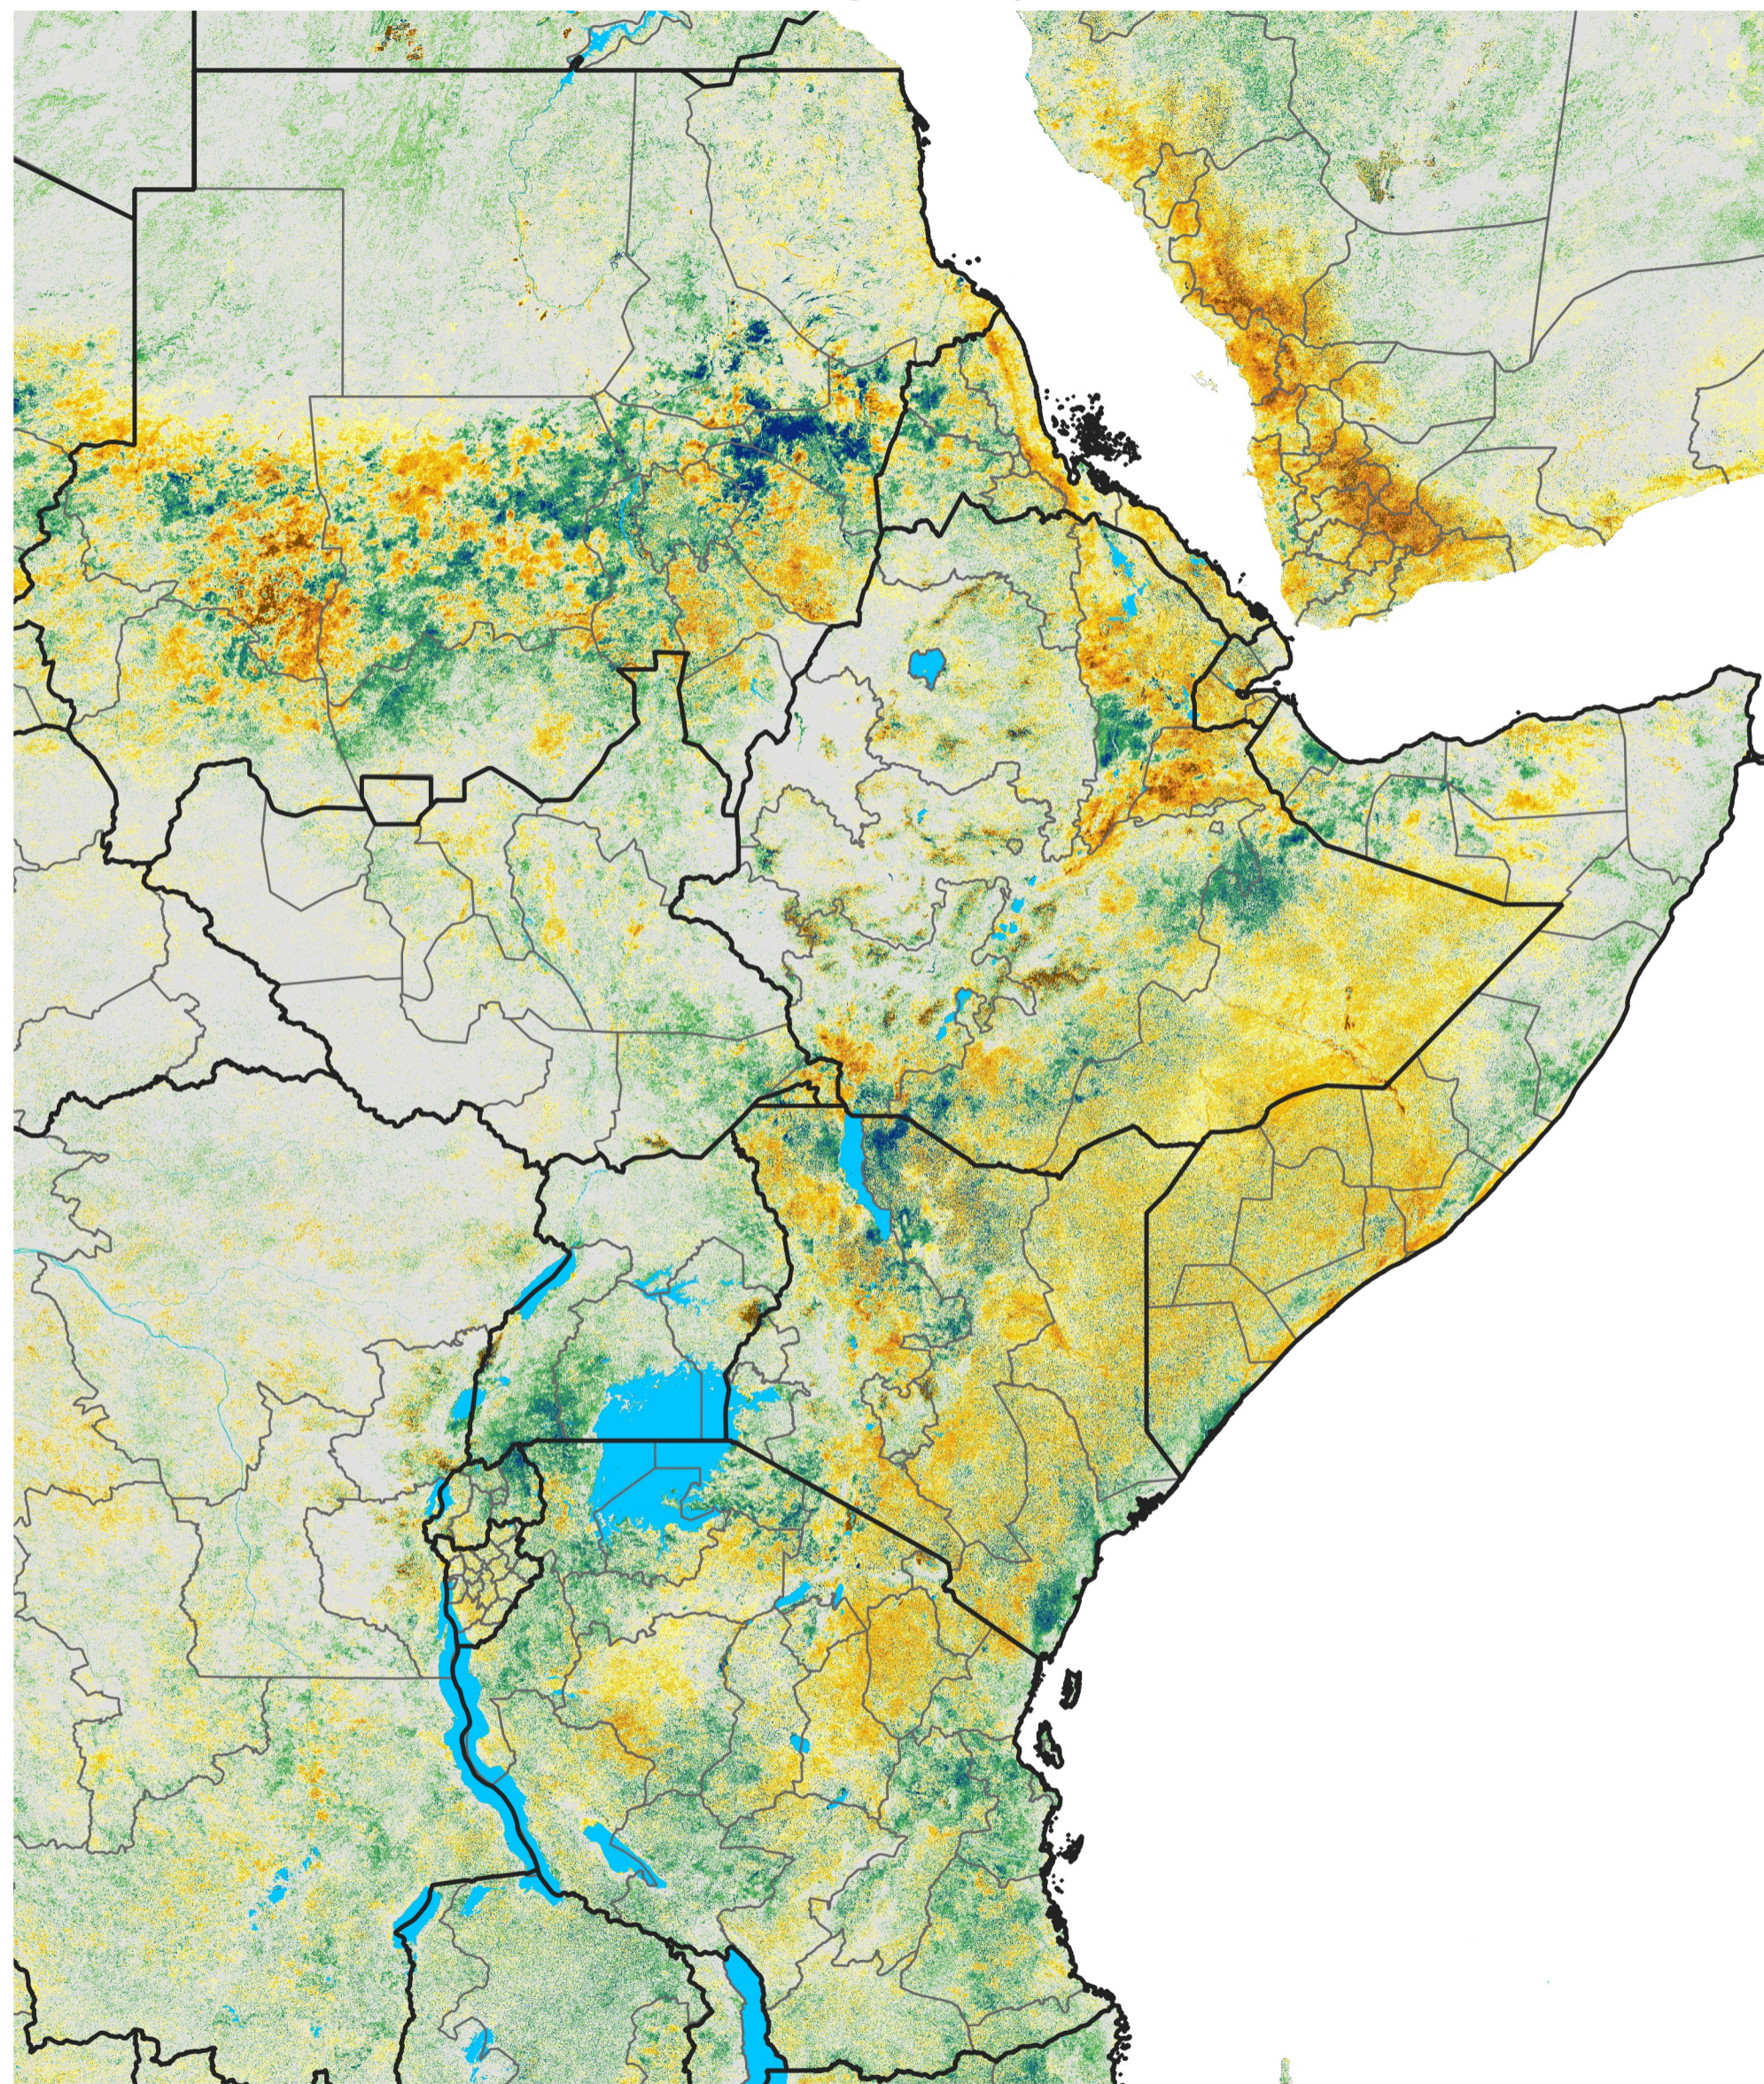

East Africa Percent of Mean NDVI

2014 / Mean (2012 - 2021)

Period 49 / Aug 26 - Sep 05, 2014

Percent of Normal