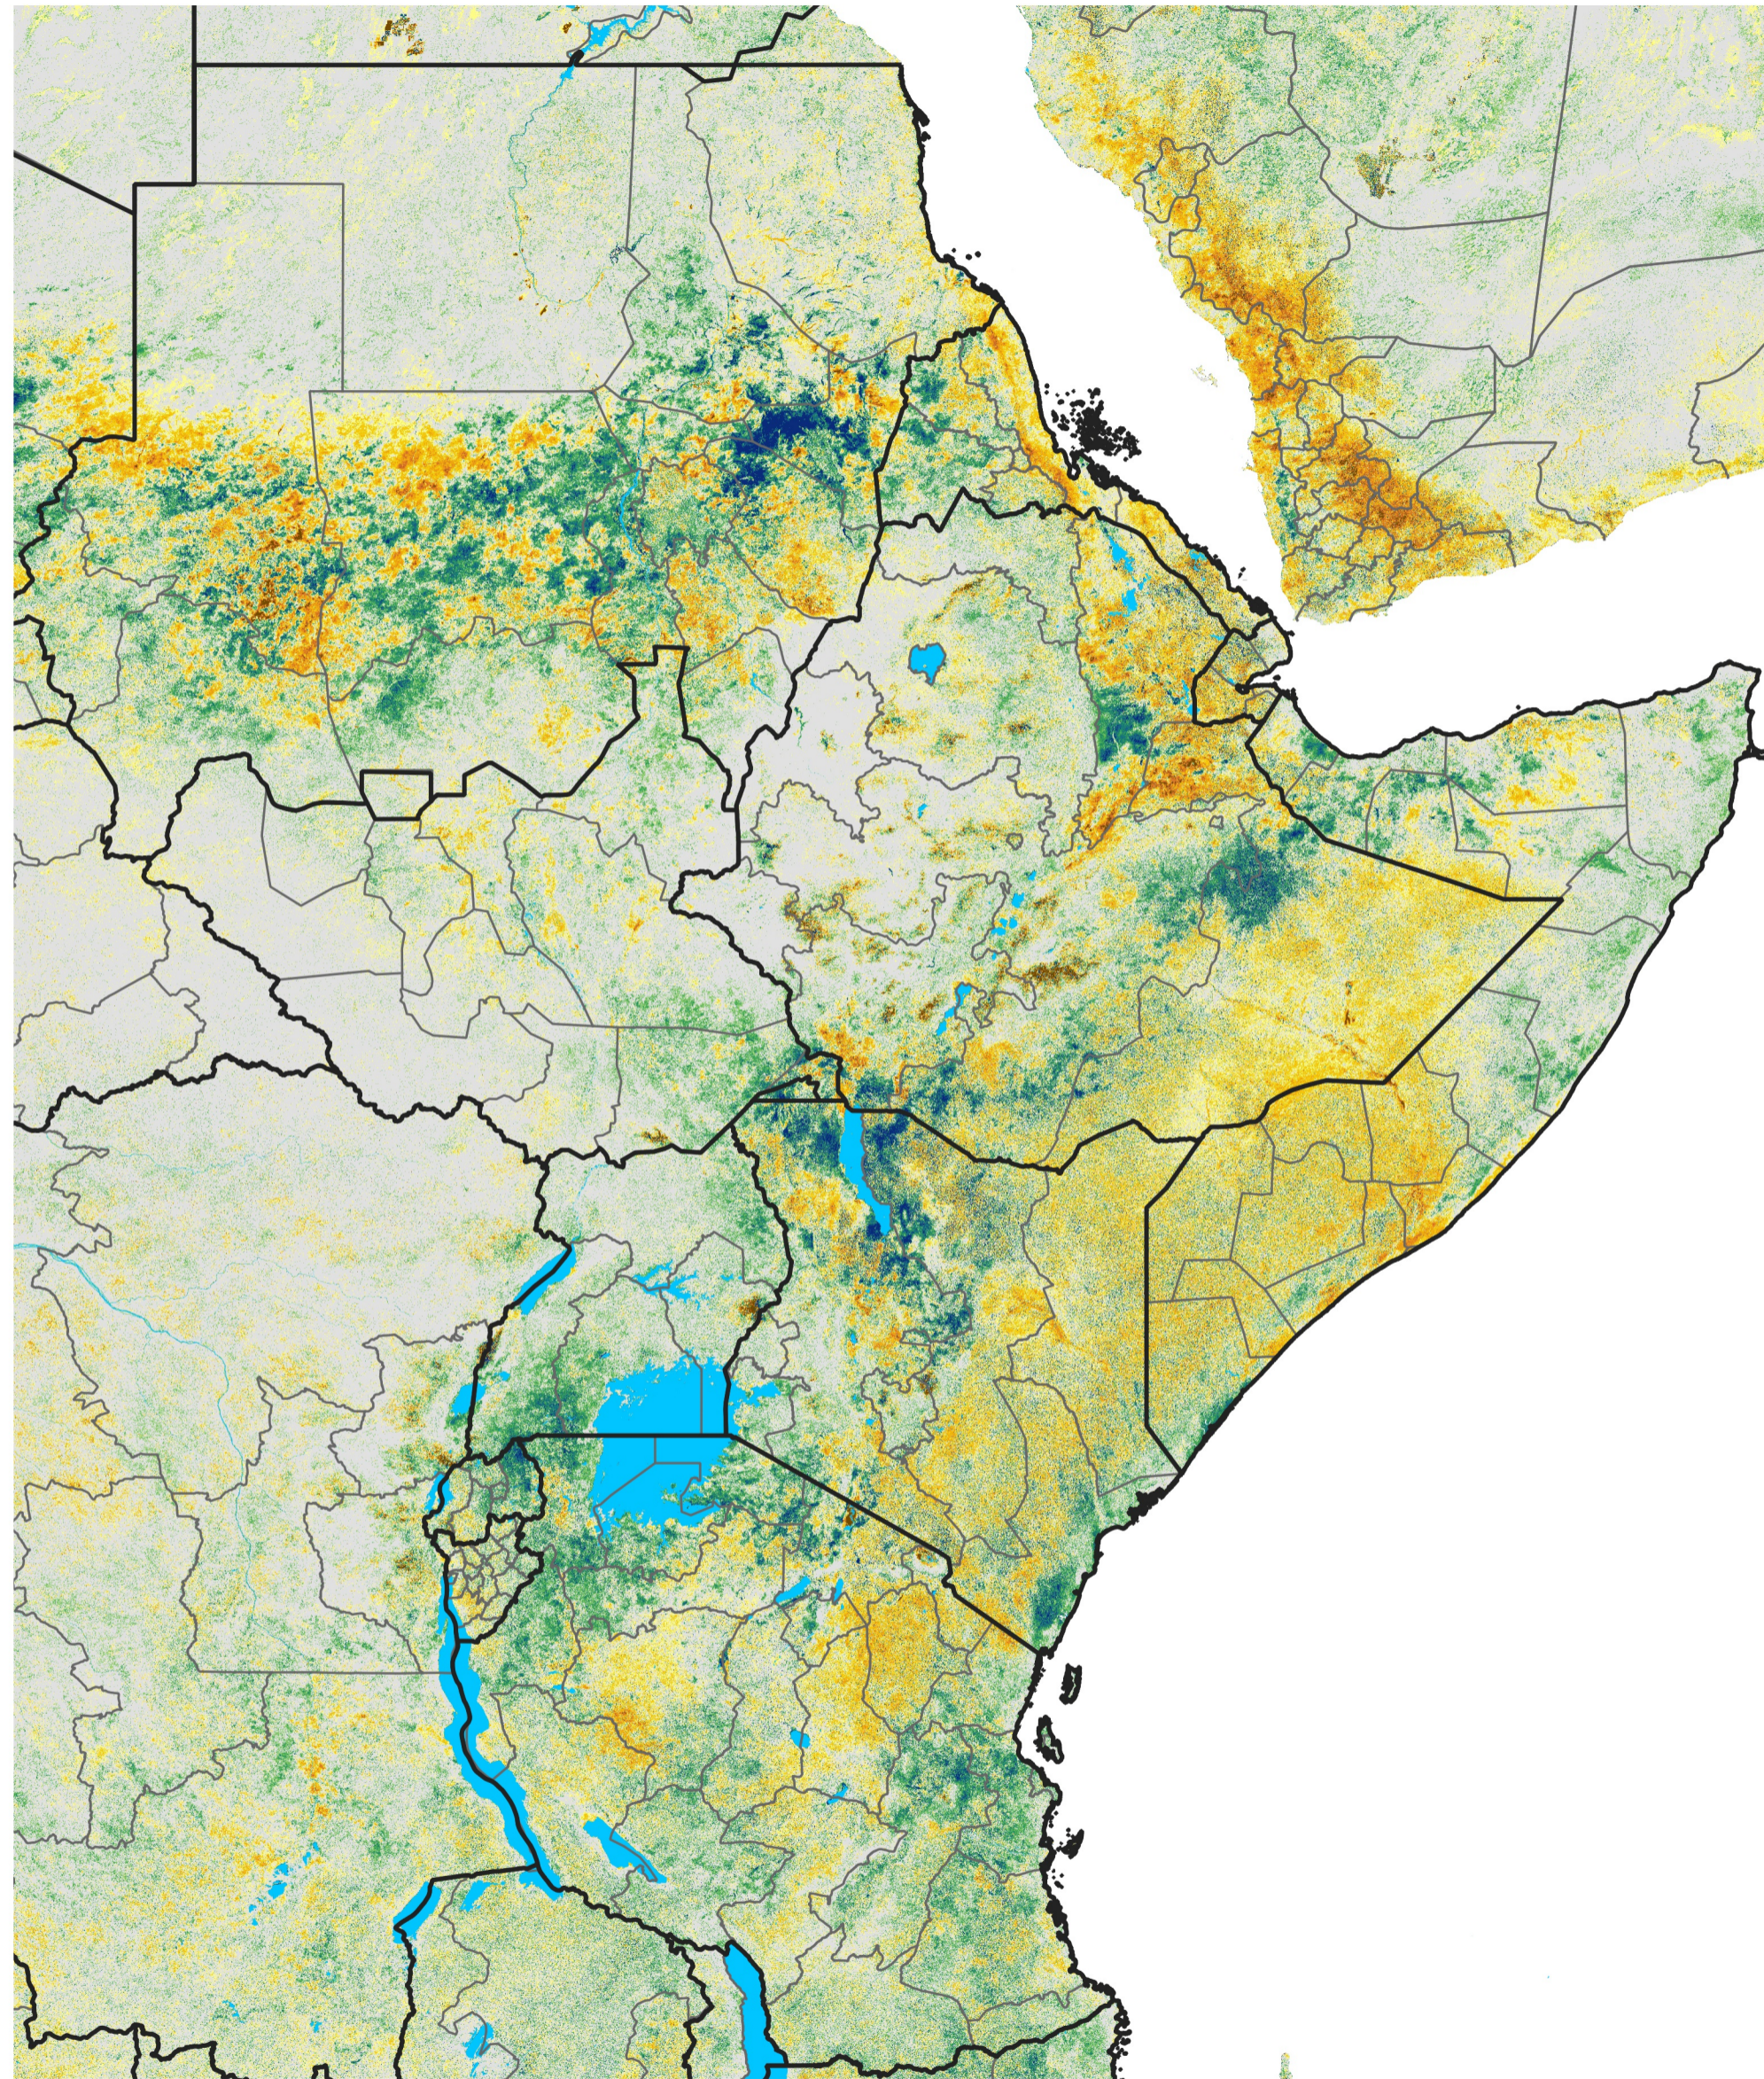

East Africa Percent of Mean NDVI

2014 / Mean (2012 - 2021)

Period 51 / Sep 06 - 15, 2014

Percent of Normal