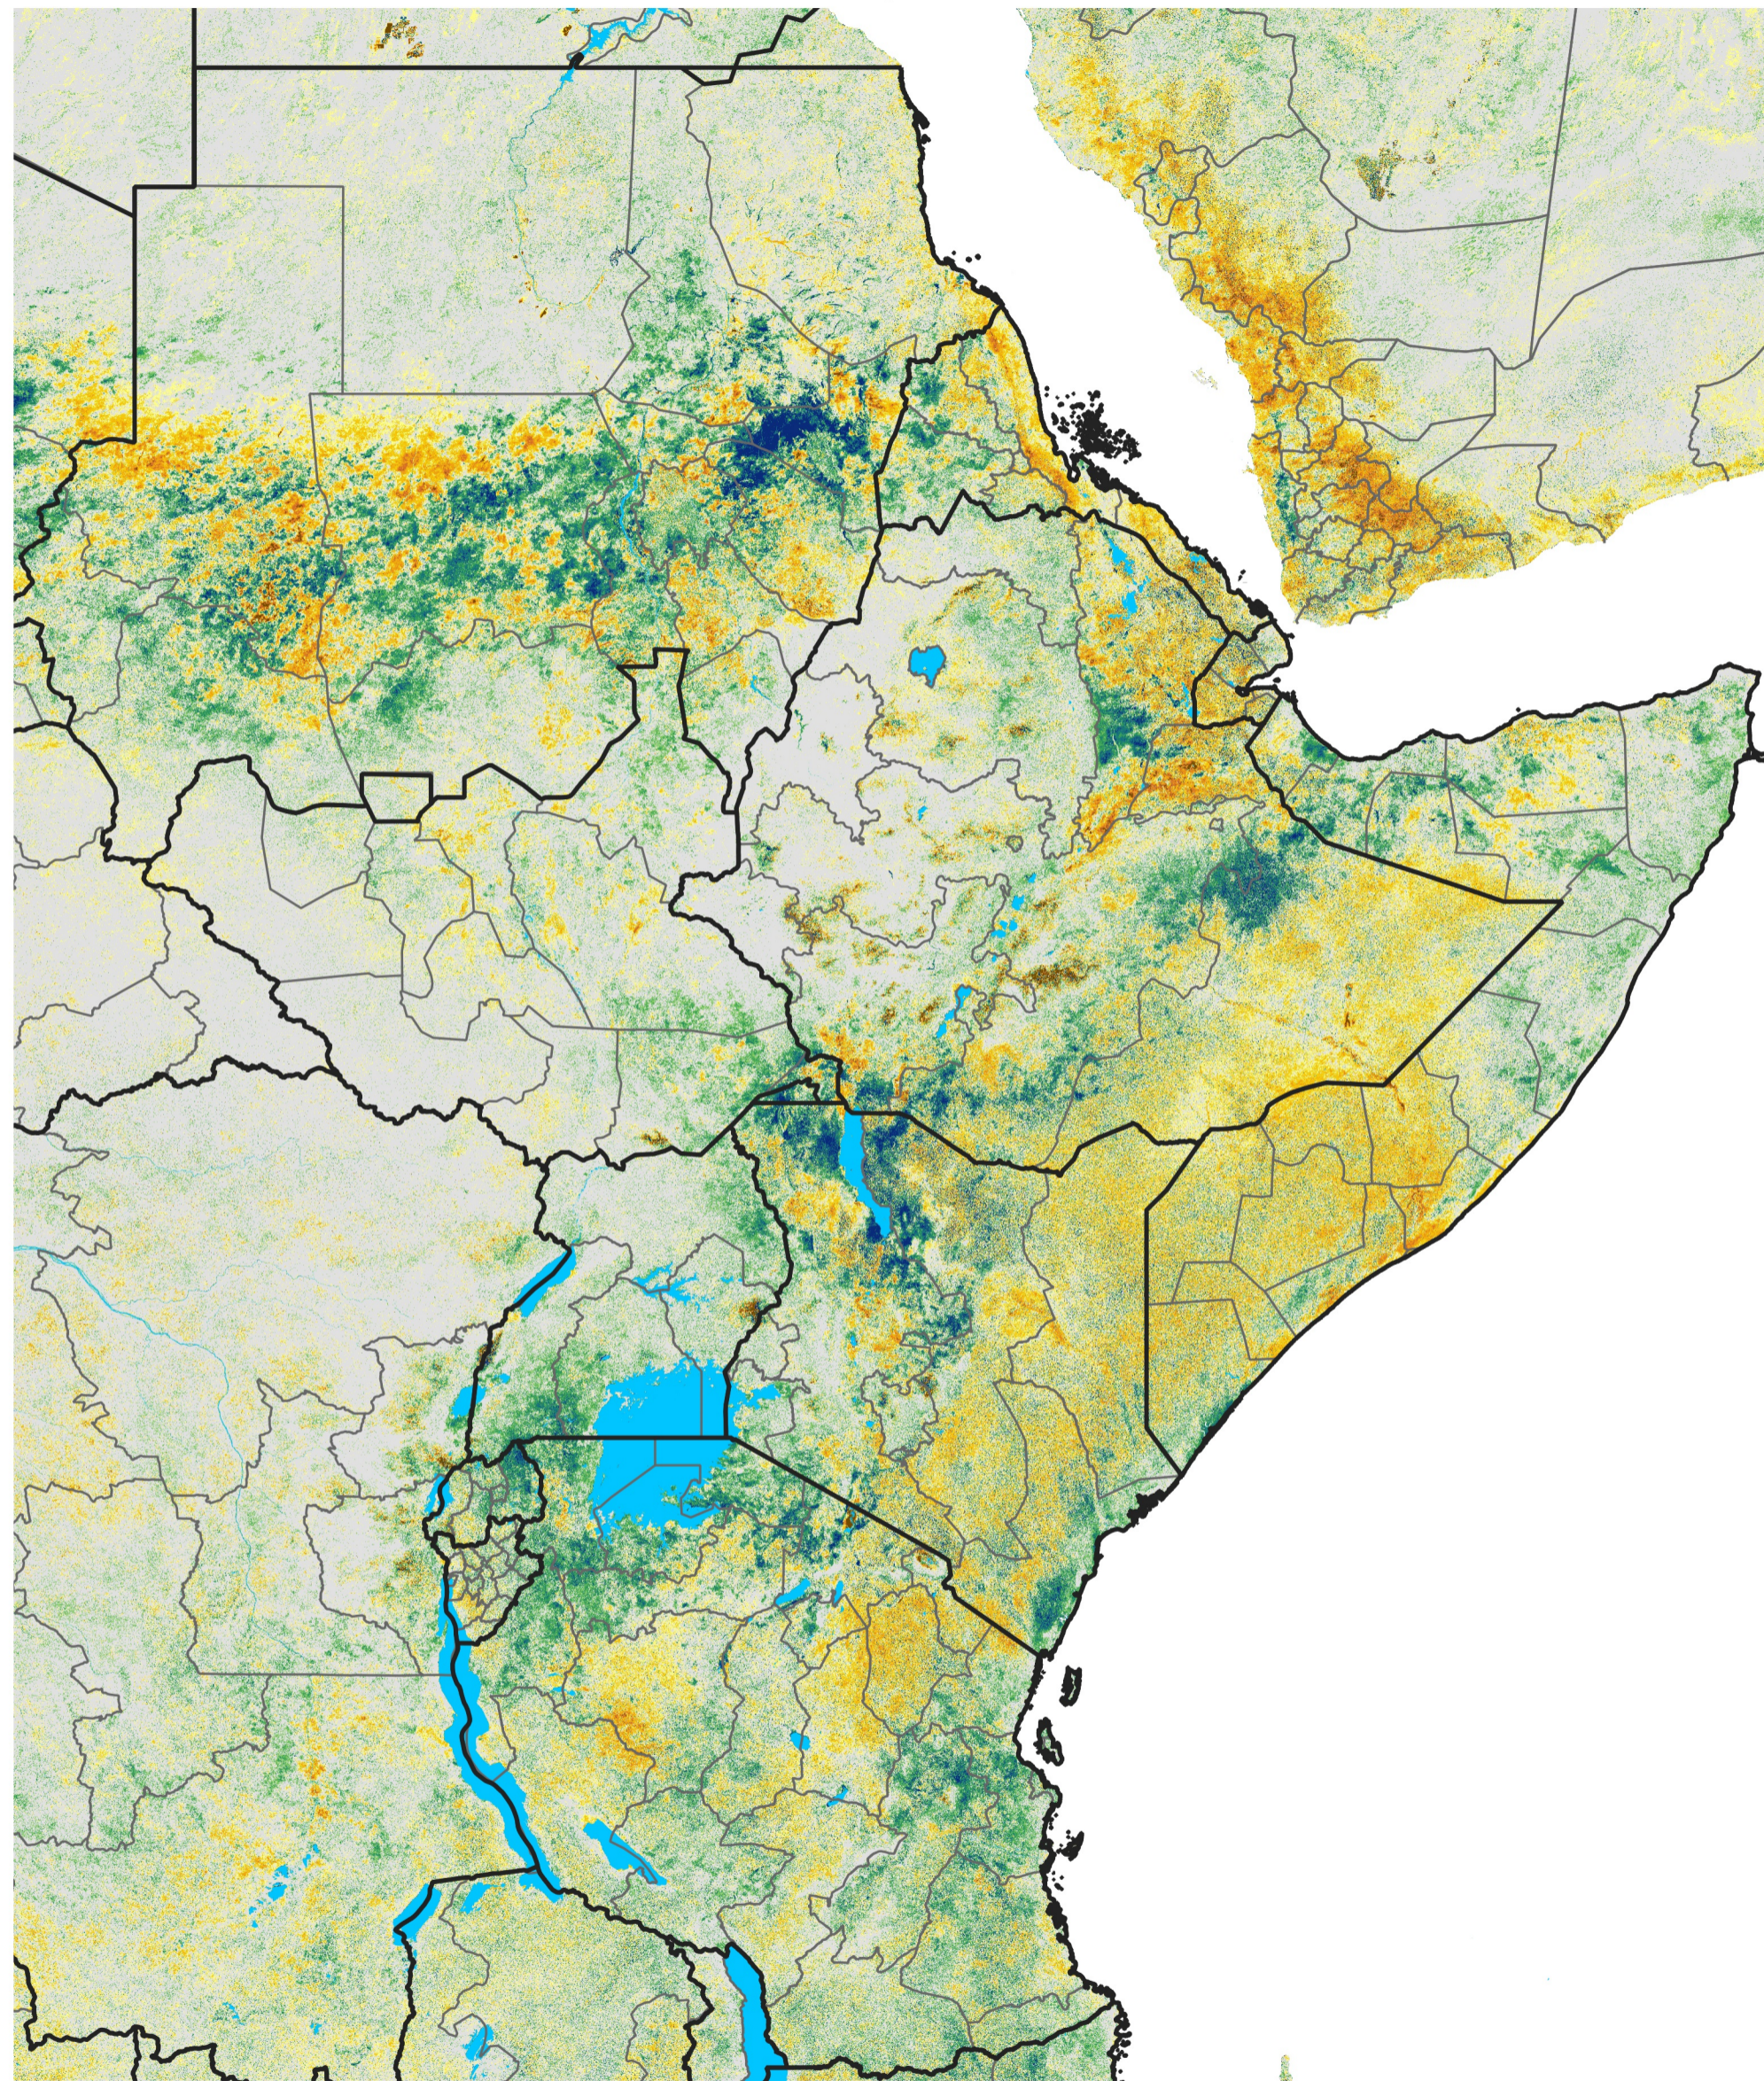

East Africa Percent of Mean NDVI

2014 / Mean (2012 - 2021)

Period 52 / Sep 11 - 20, 2014

Percent of Normal