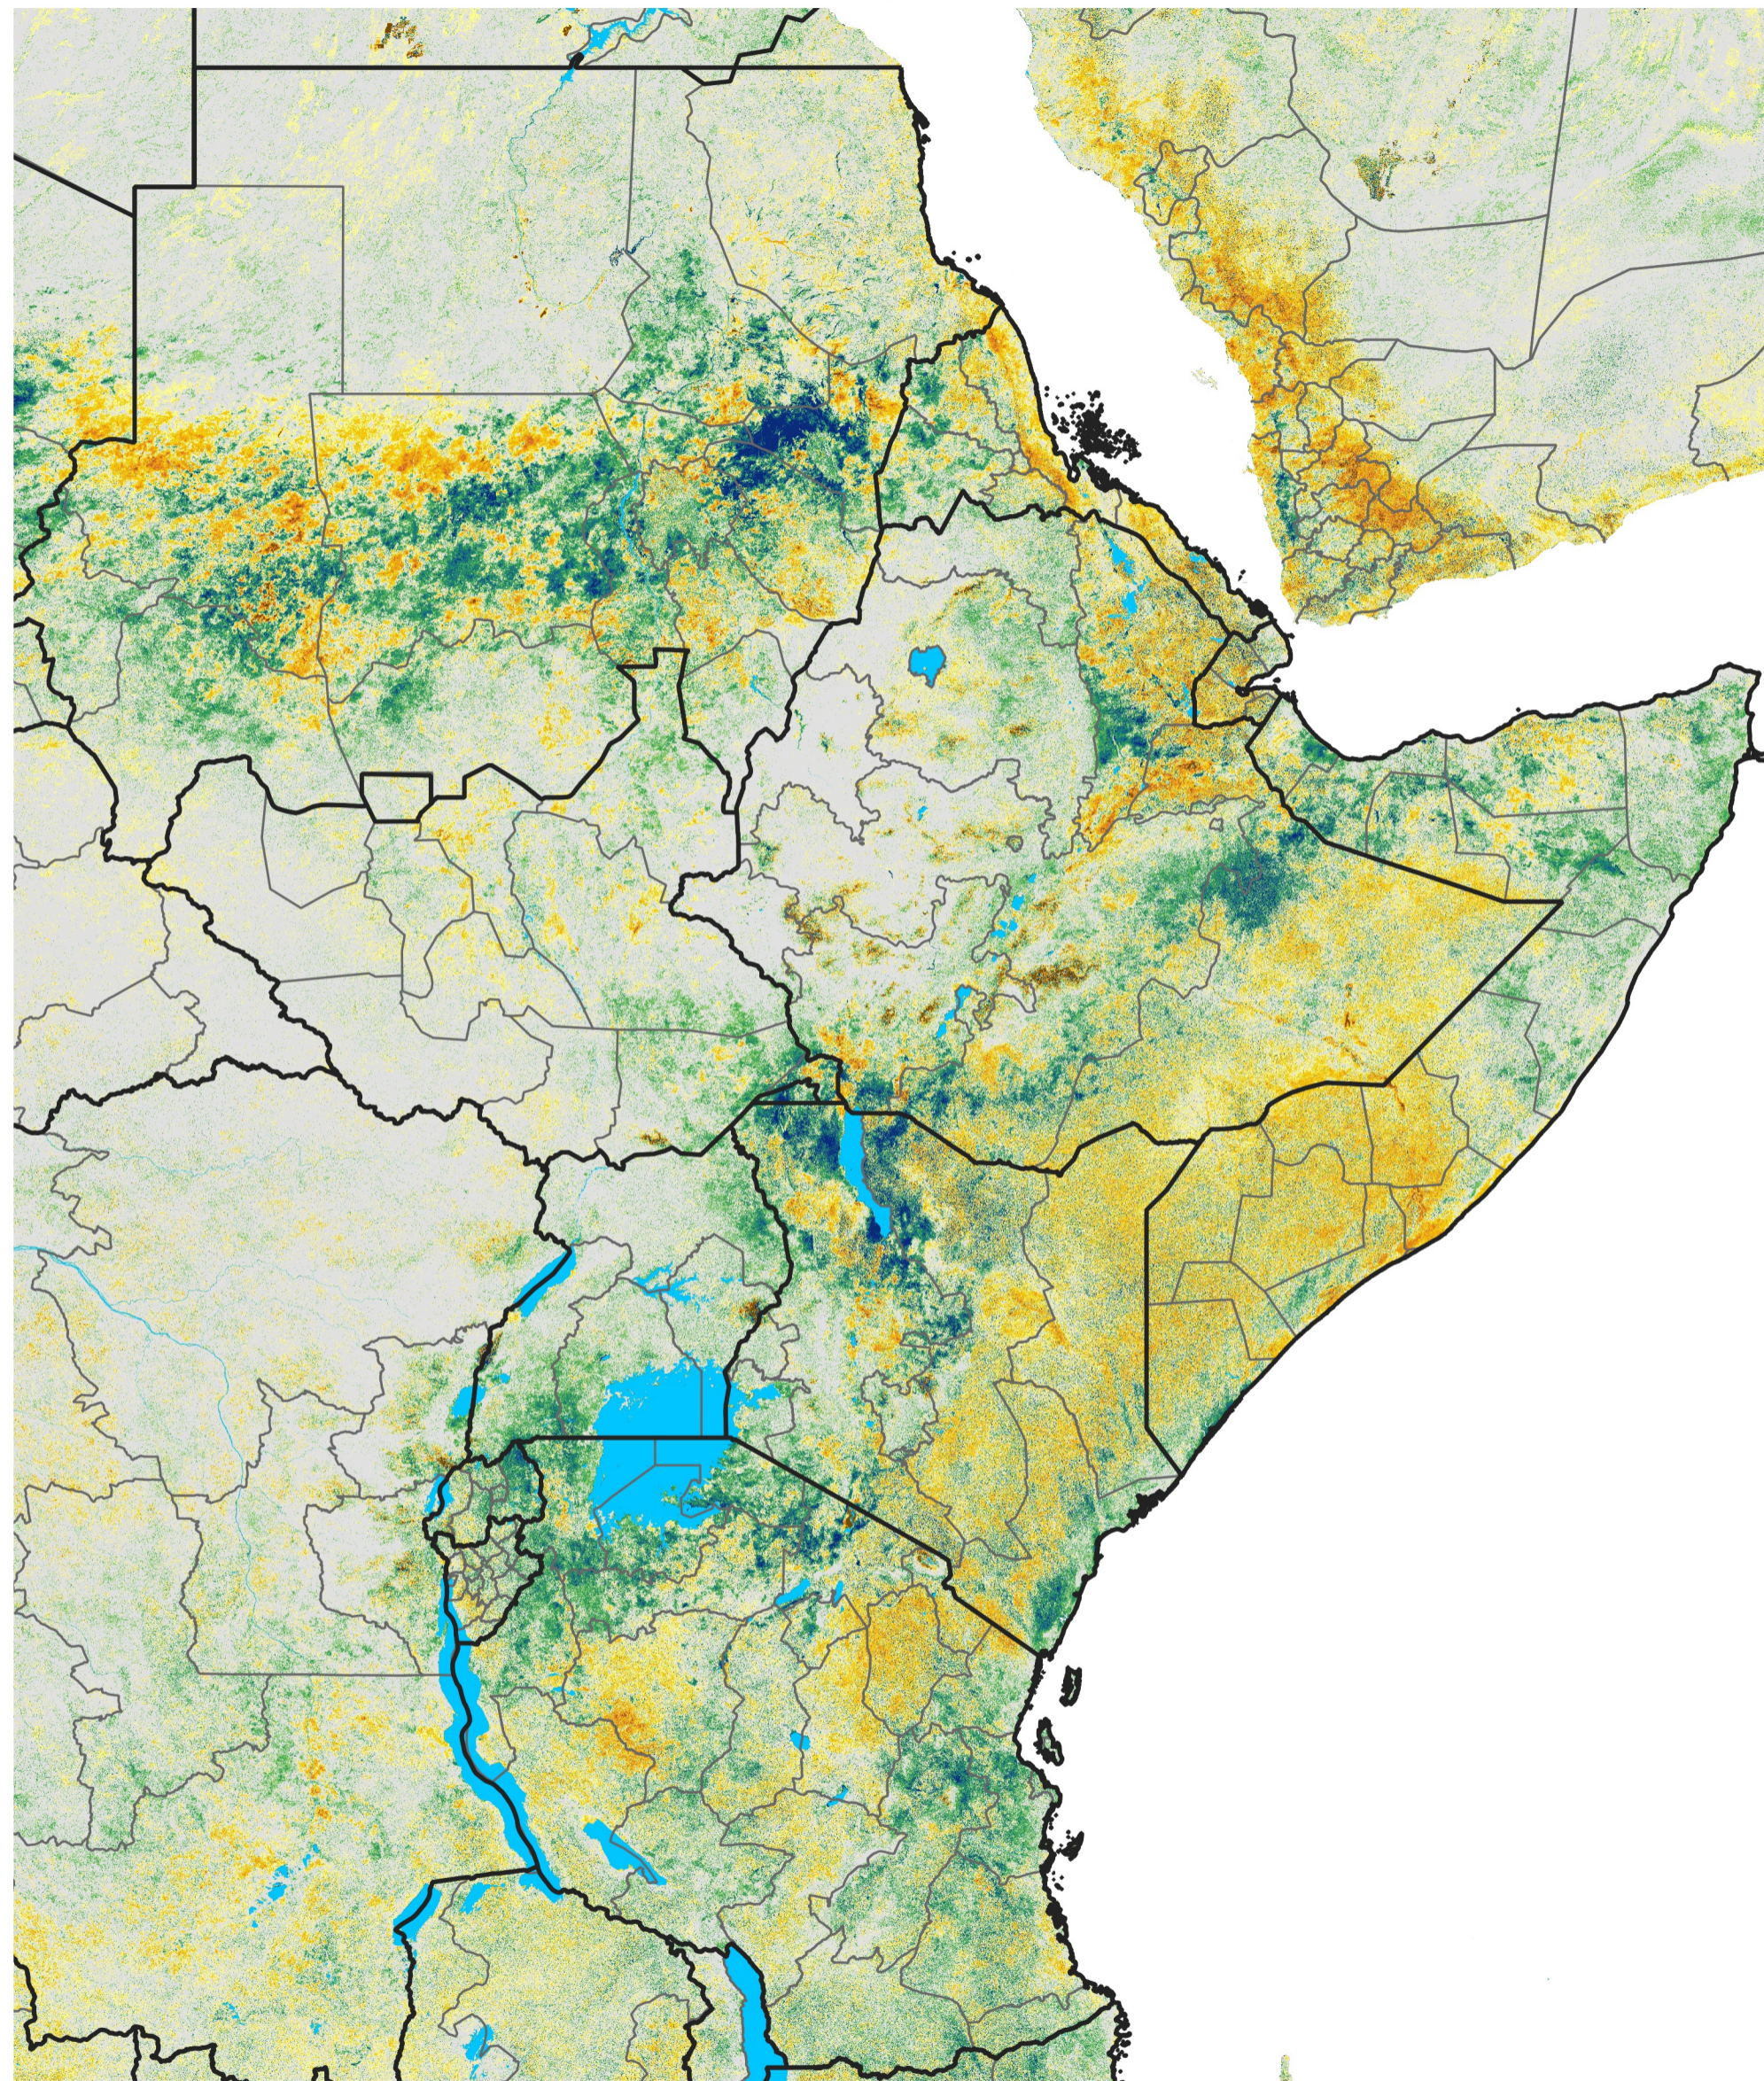

# East Africa Percent of Mean NDVI

2014 / Mean (2012 - 2021)

Period 53 / Sep 16 - 25, 2014

## Percent of Normal