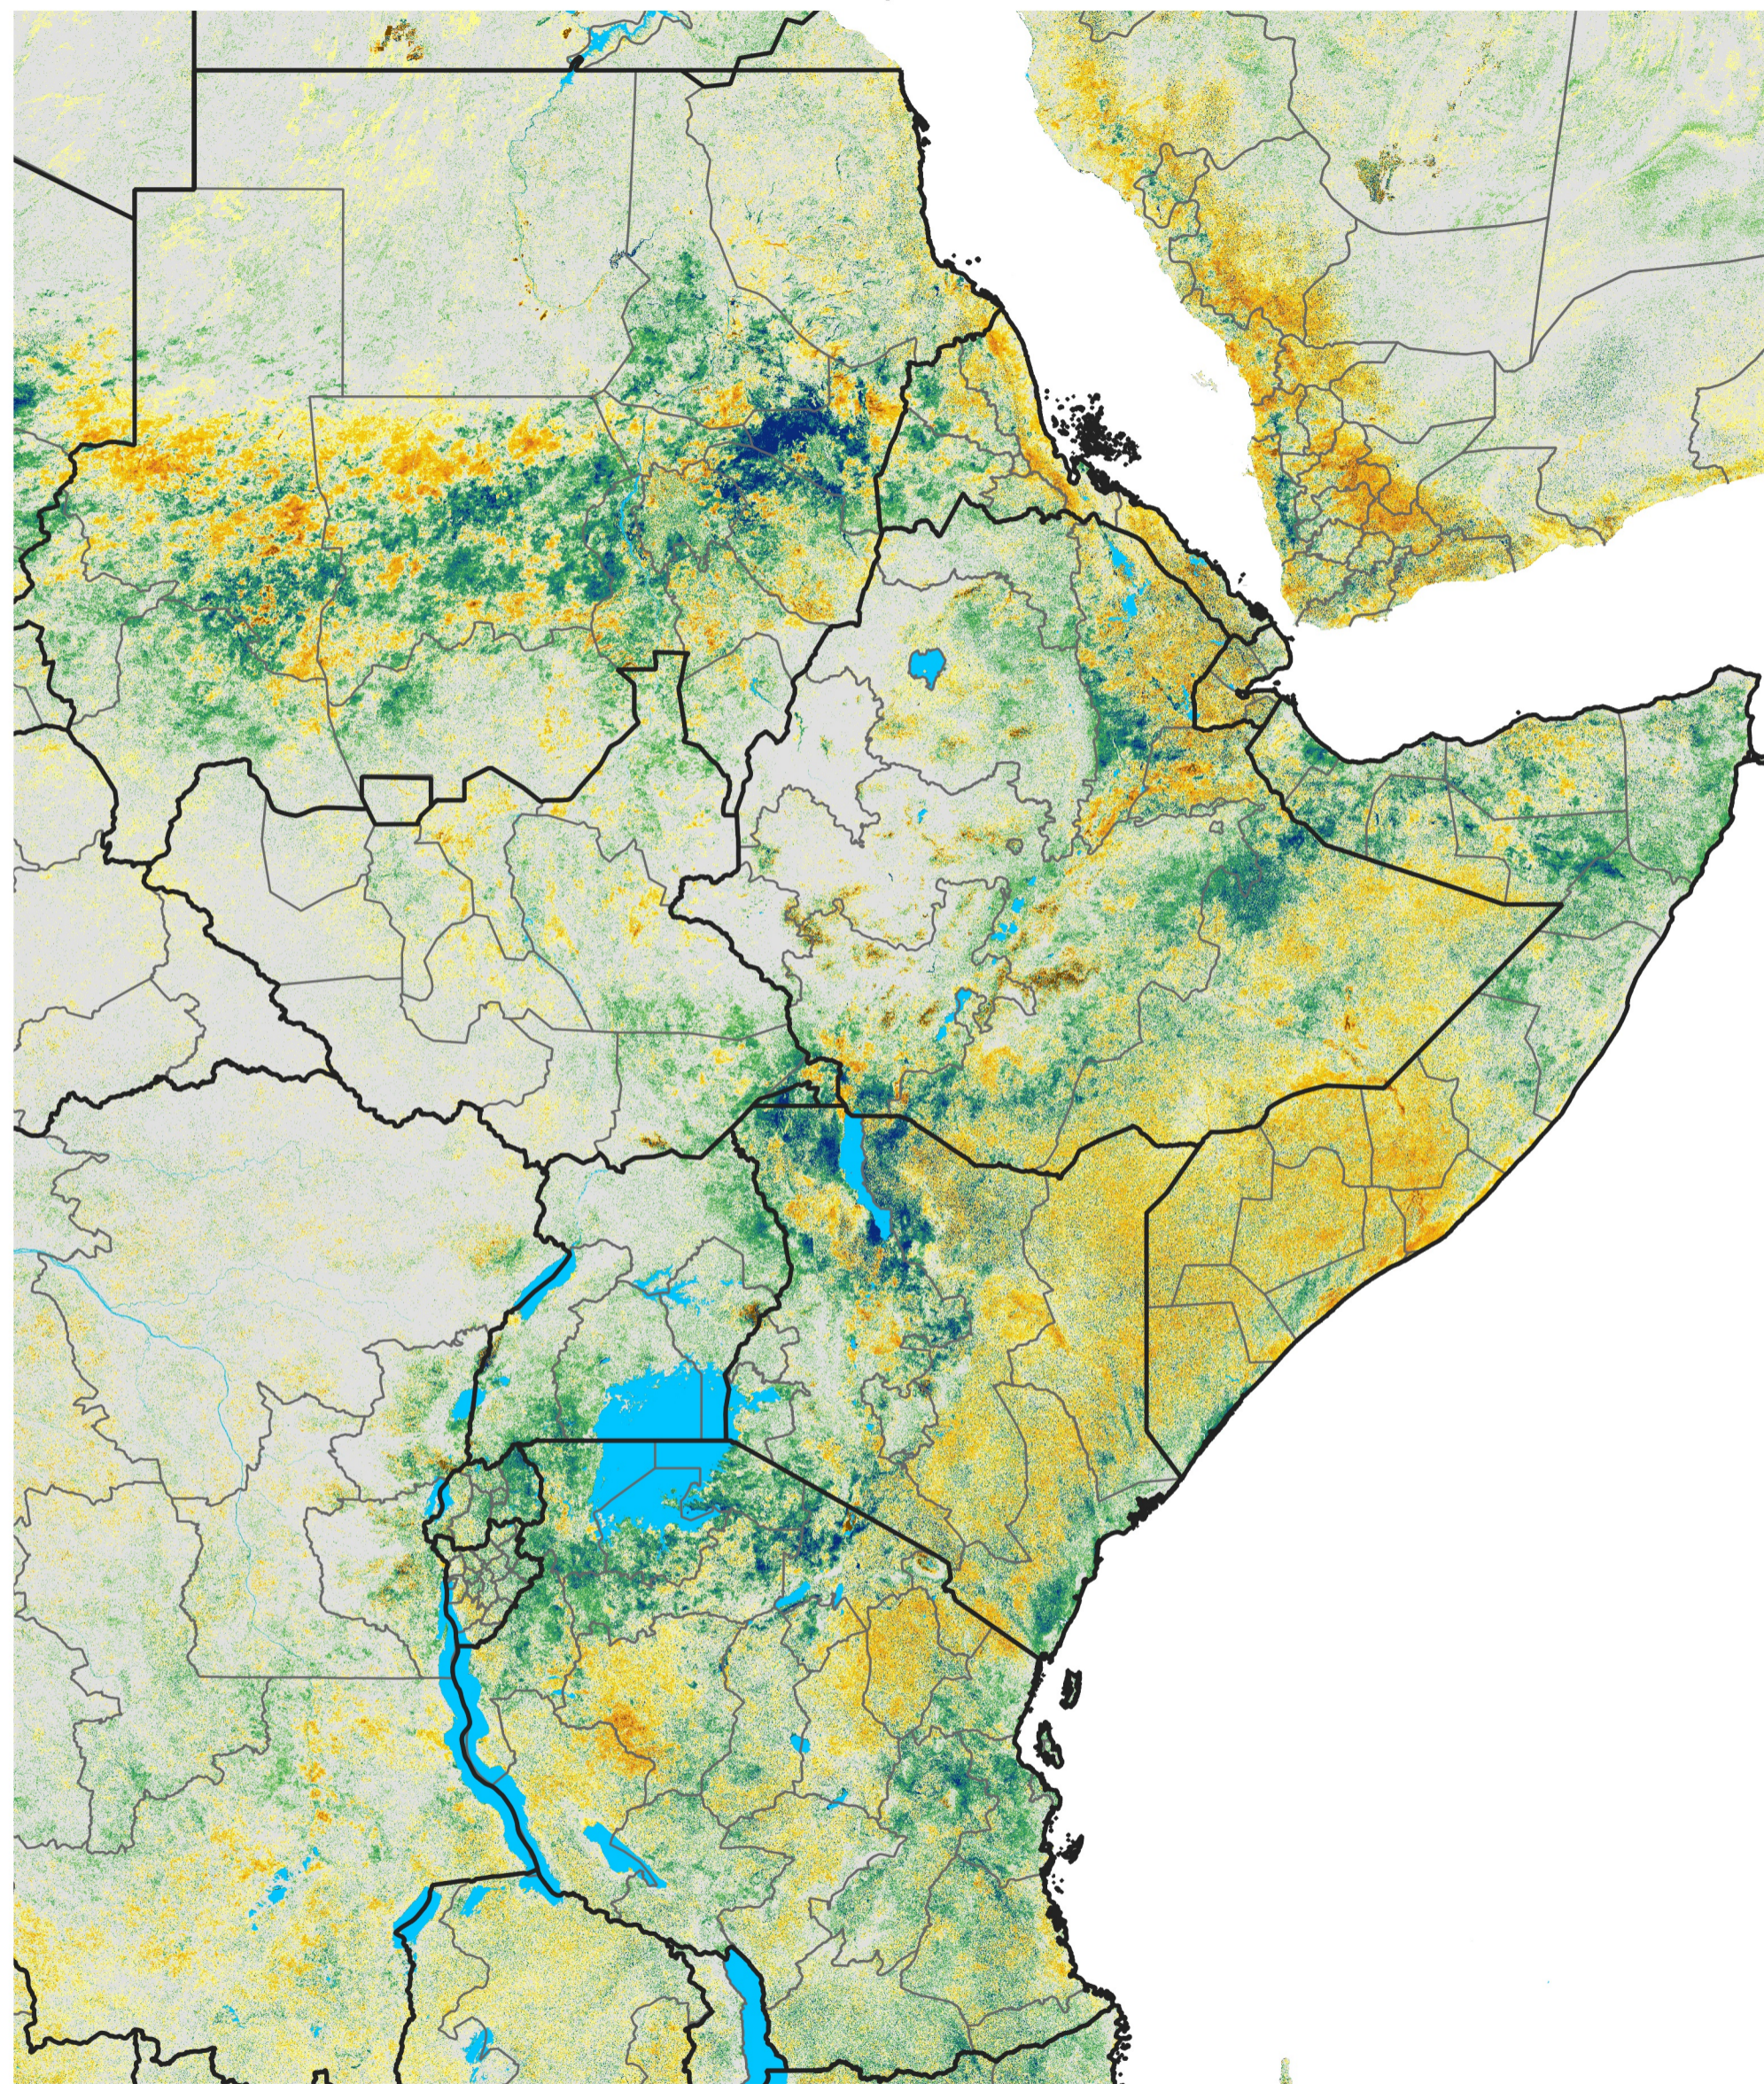

# East Africa Percent of Mean NDVI

2014 / Mean (2012 - 2021)

Period 54 / Sep 21 - 30, 2014

## Percent of Normal