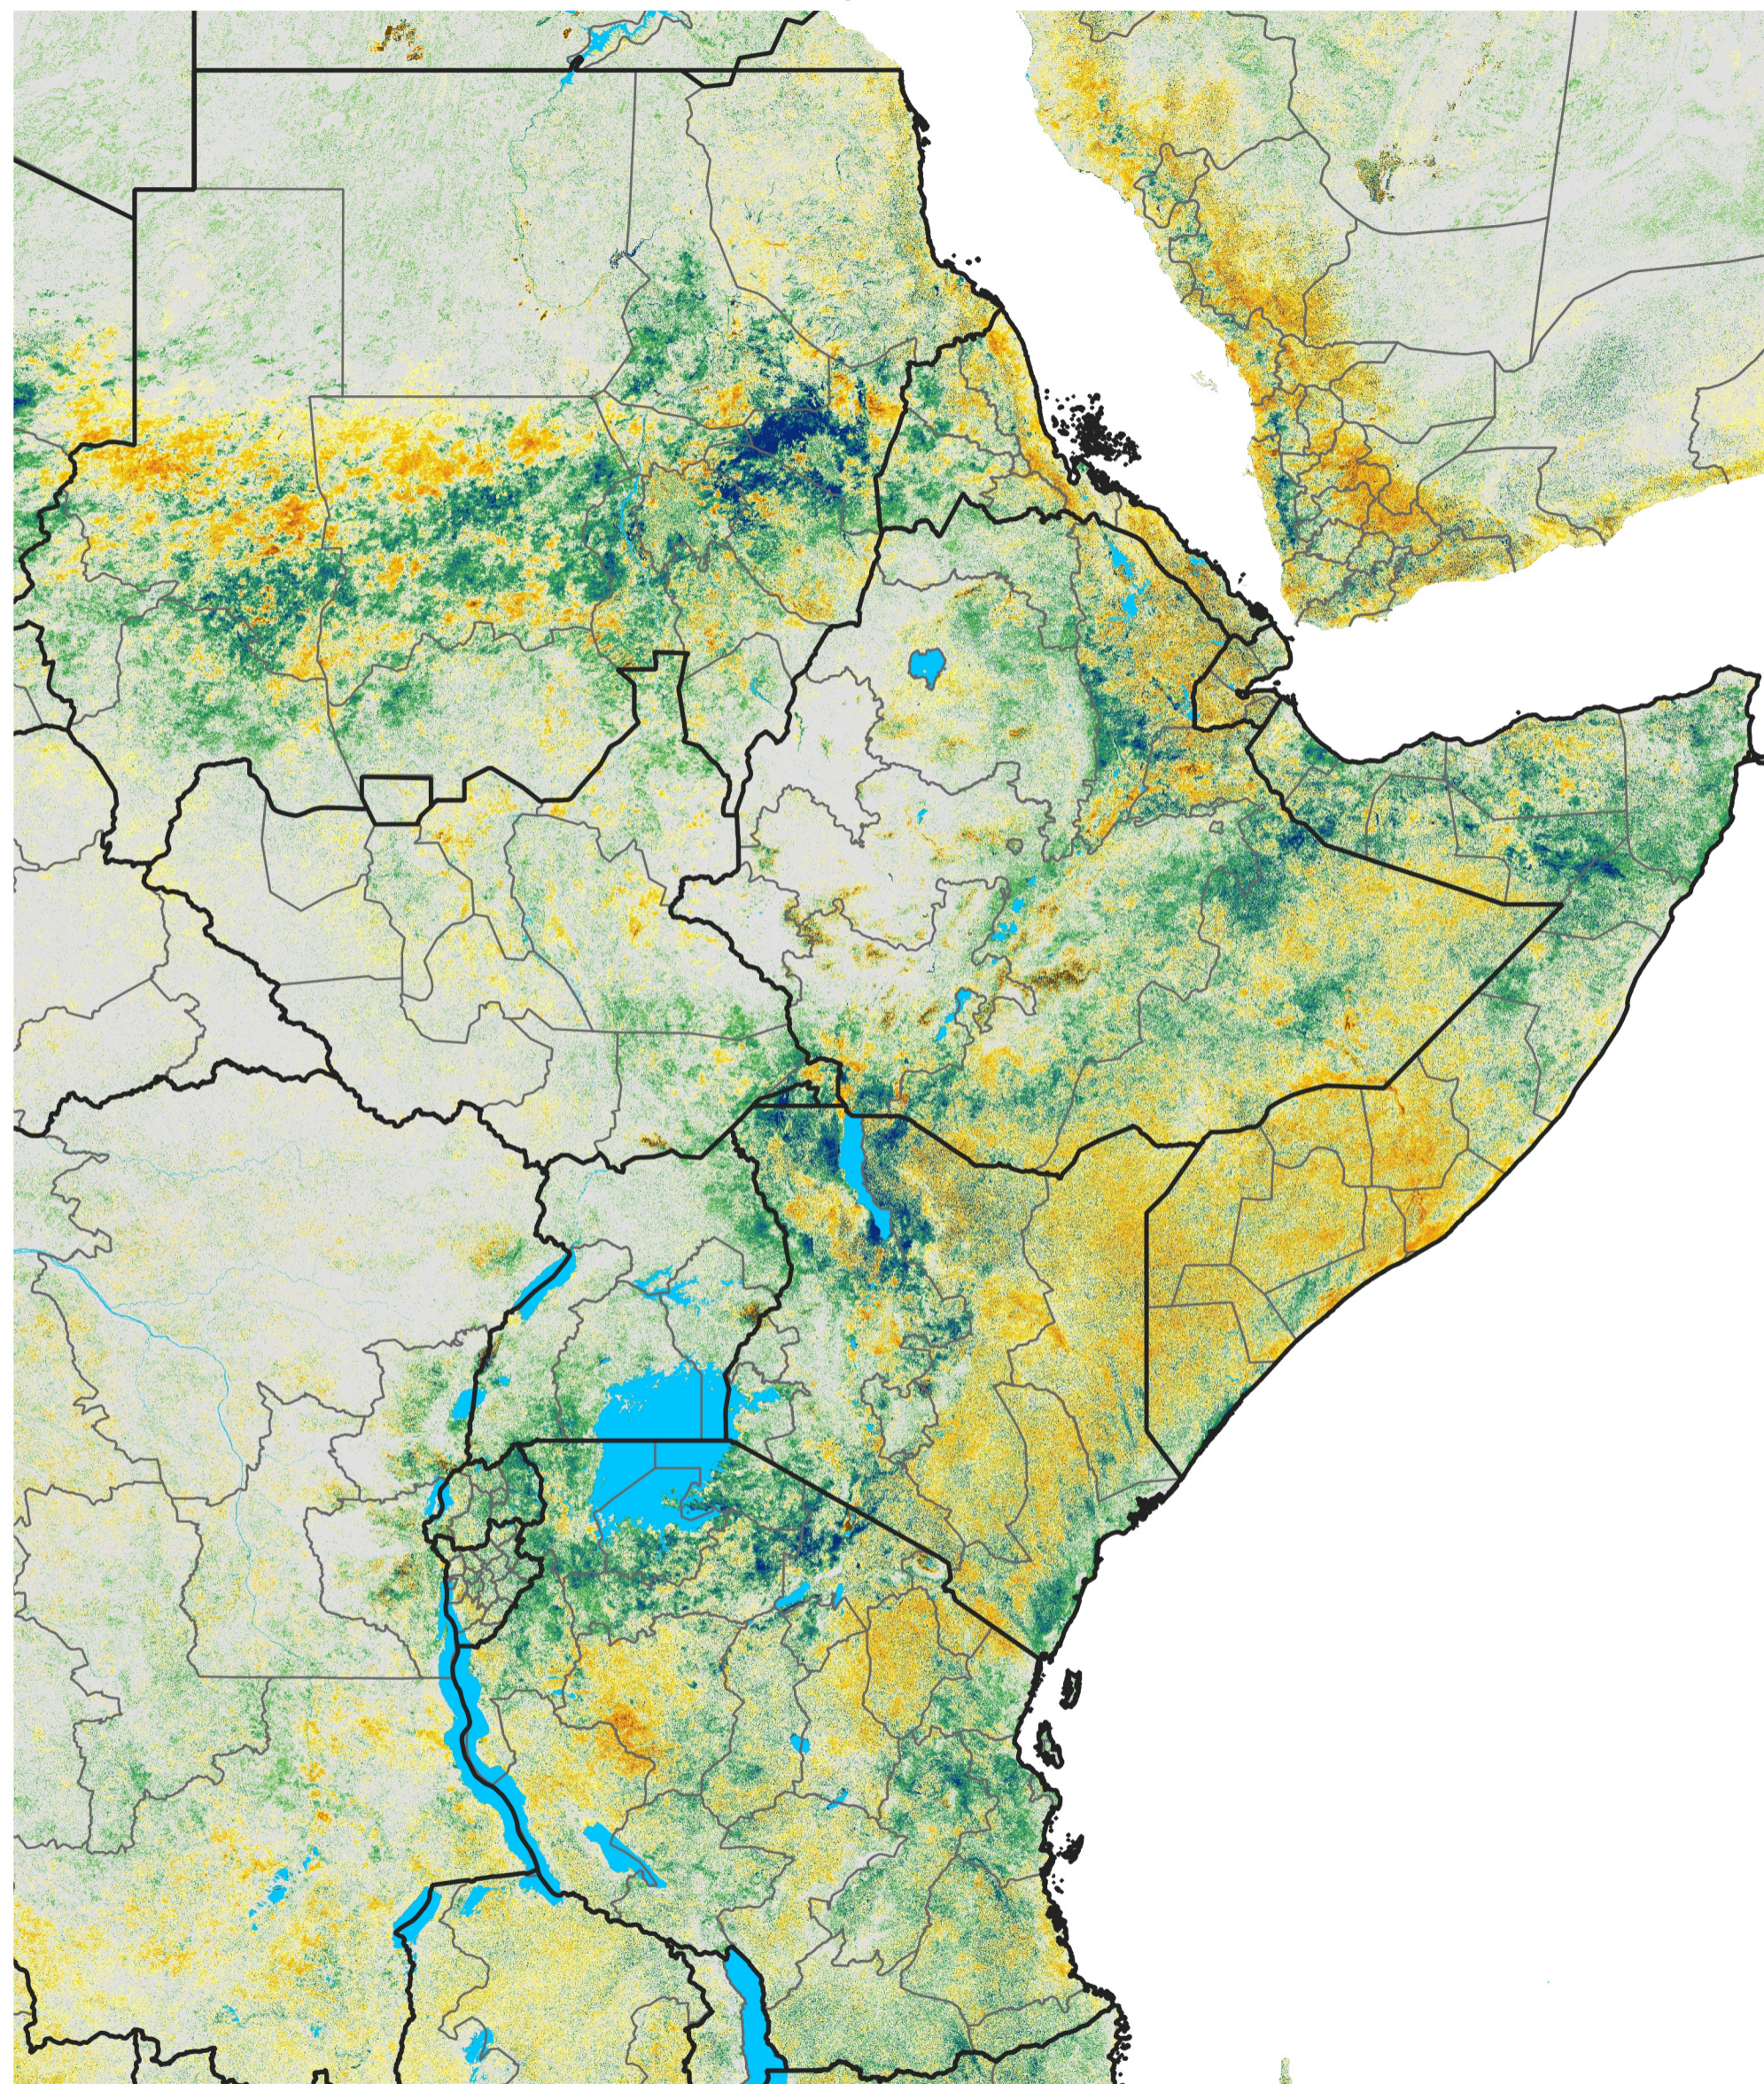

East Africa Percent of Mean NDVI

2014 / Mean (2012 - 2021)

Period 55 / Sep 26 - Oct 05, 2014

Percent of Normal