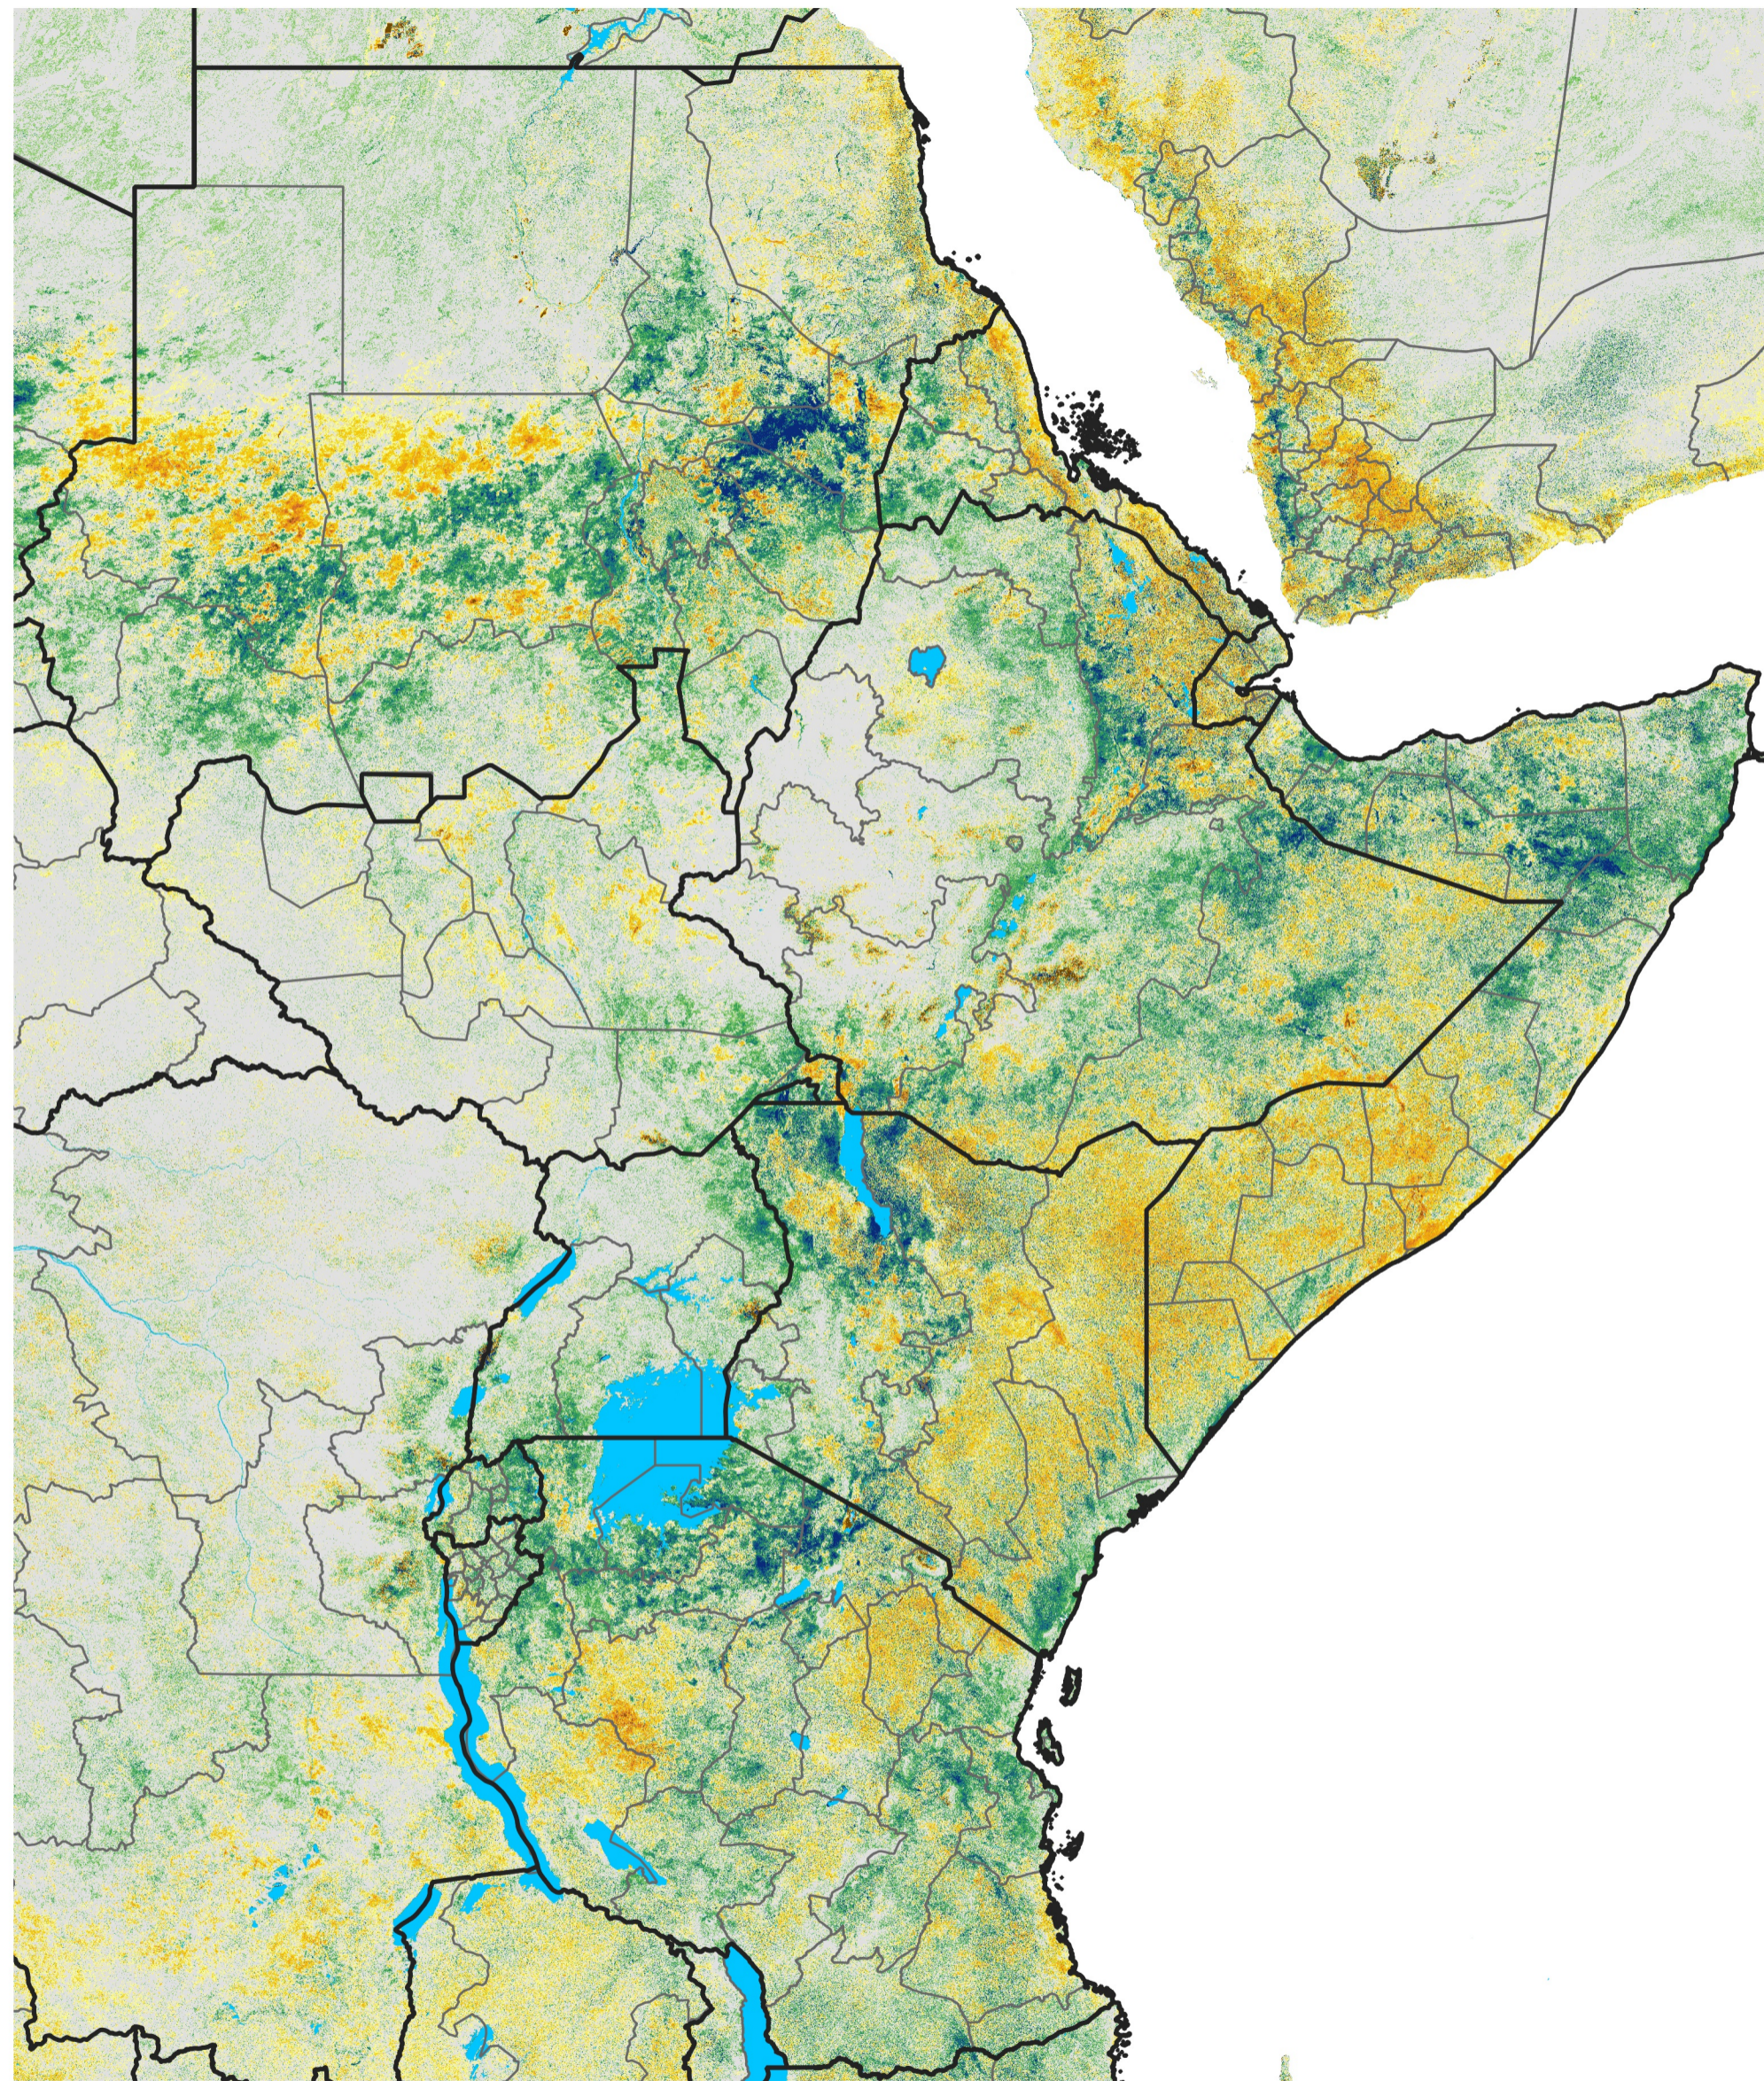

East Africa Percent of Mean NDVI

2014 / Mean (2012 - 2021)

Period 56 / Oct 01 - 10, 2014

Percent of Normal