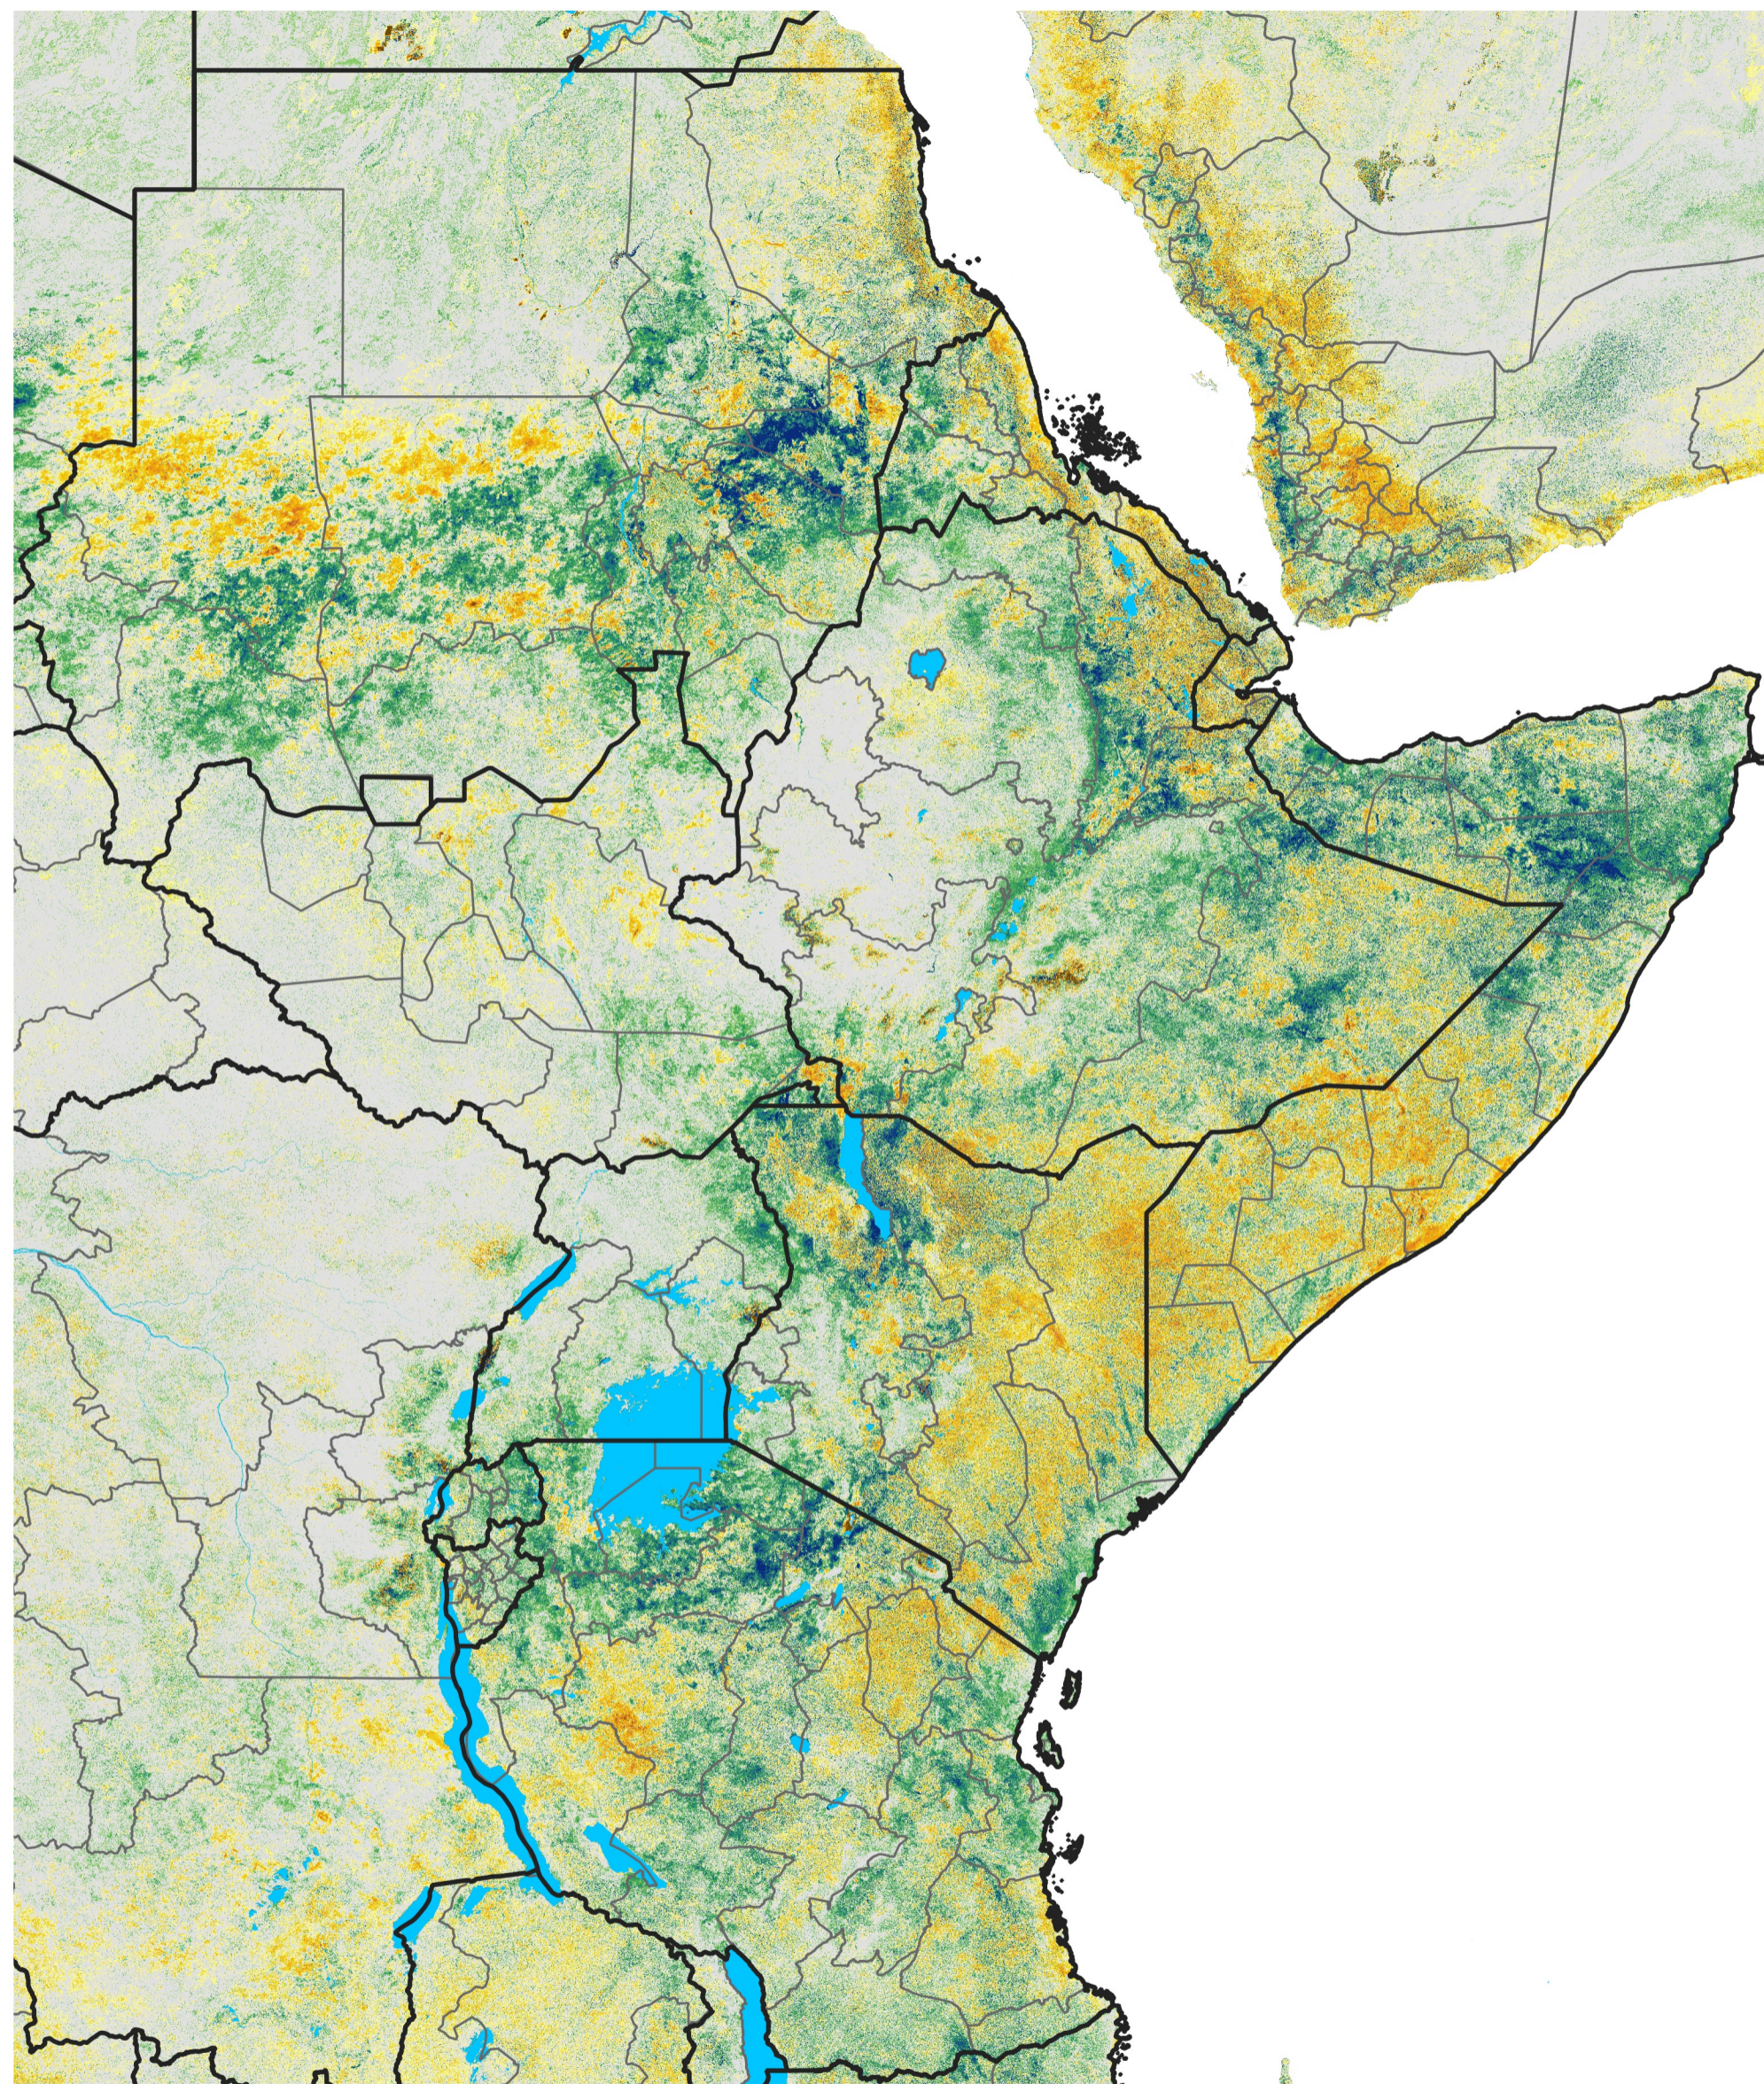

East Africa Percent of Mean NDVI

2014 / Mean (2012 - 2021)

Period 57 / Oct 06 - 15, 2014

Percent of Normal