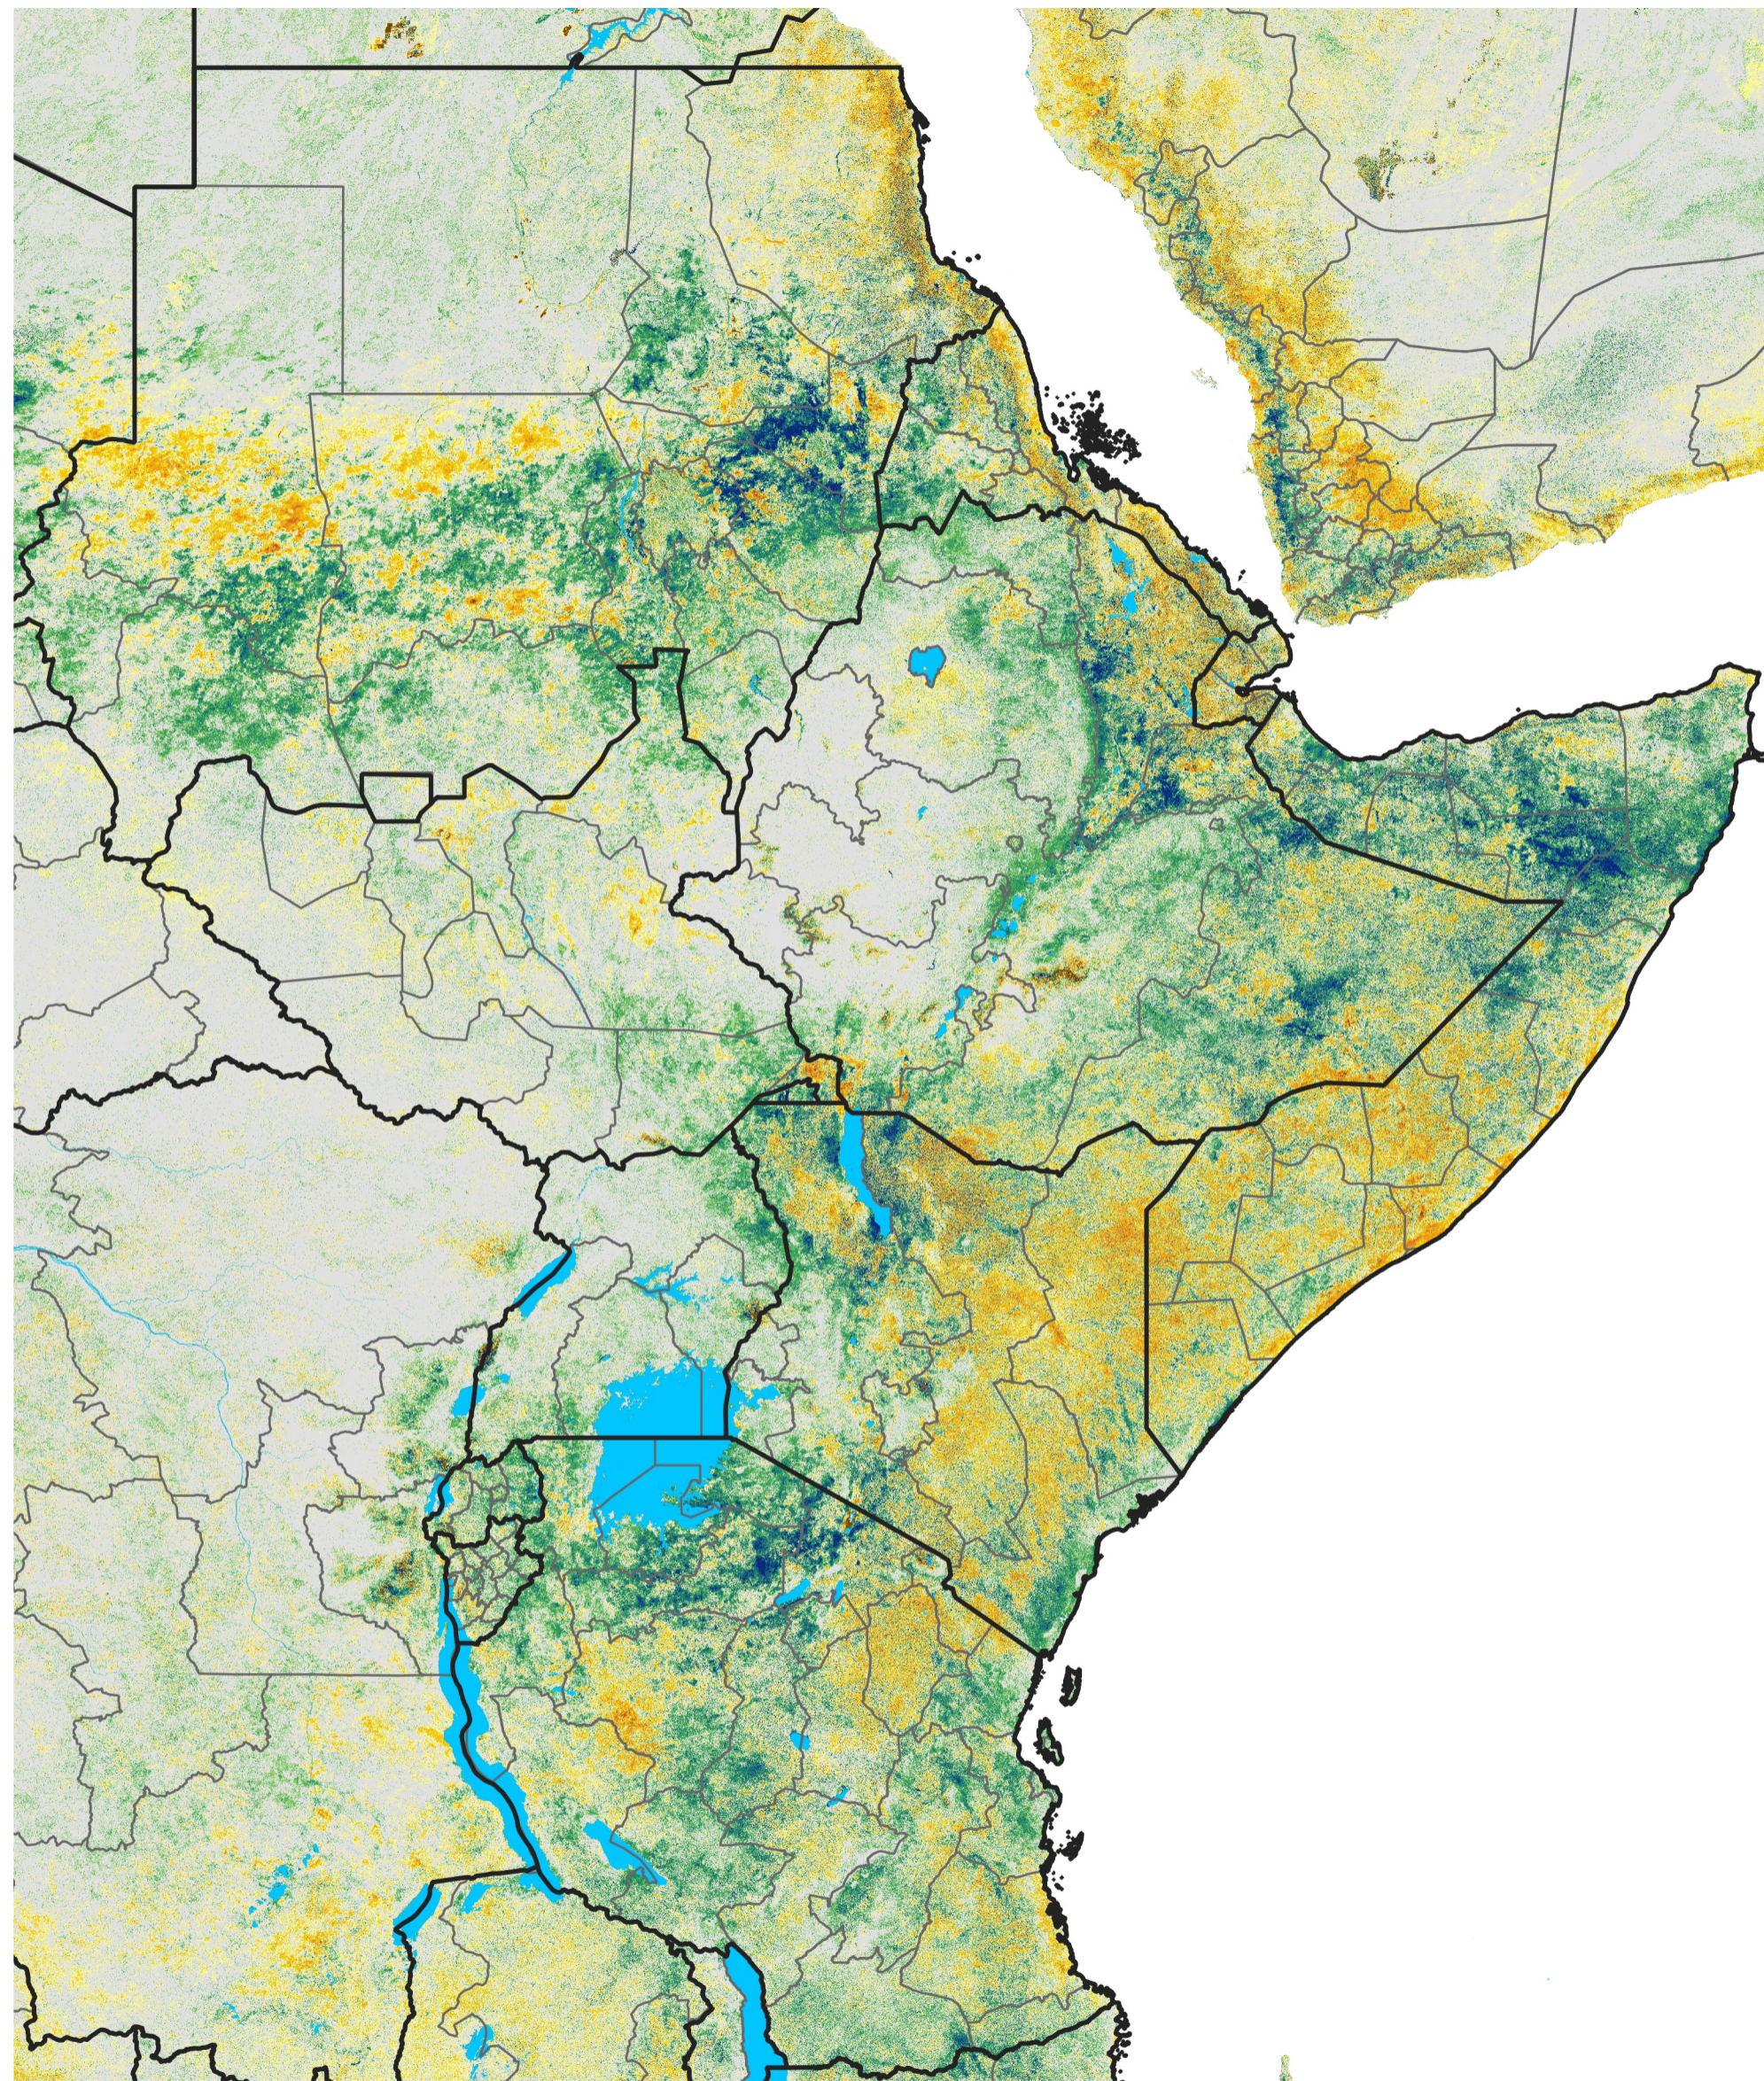

East Africa Percent of Mean NDVI

2014 / Mean (2012 - 2021)

Period 58 / Oct 11 - 20, 2014

Percent of Normal