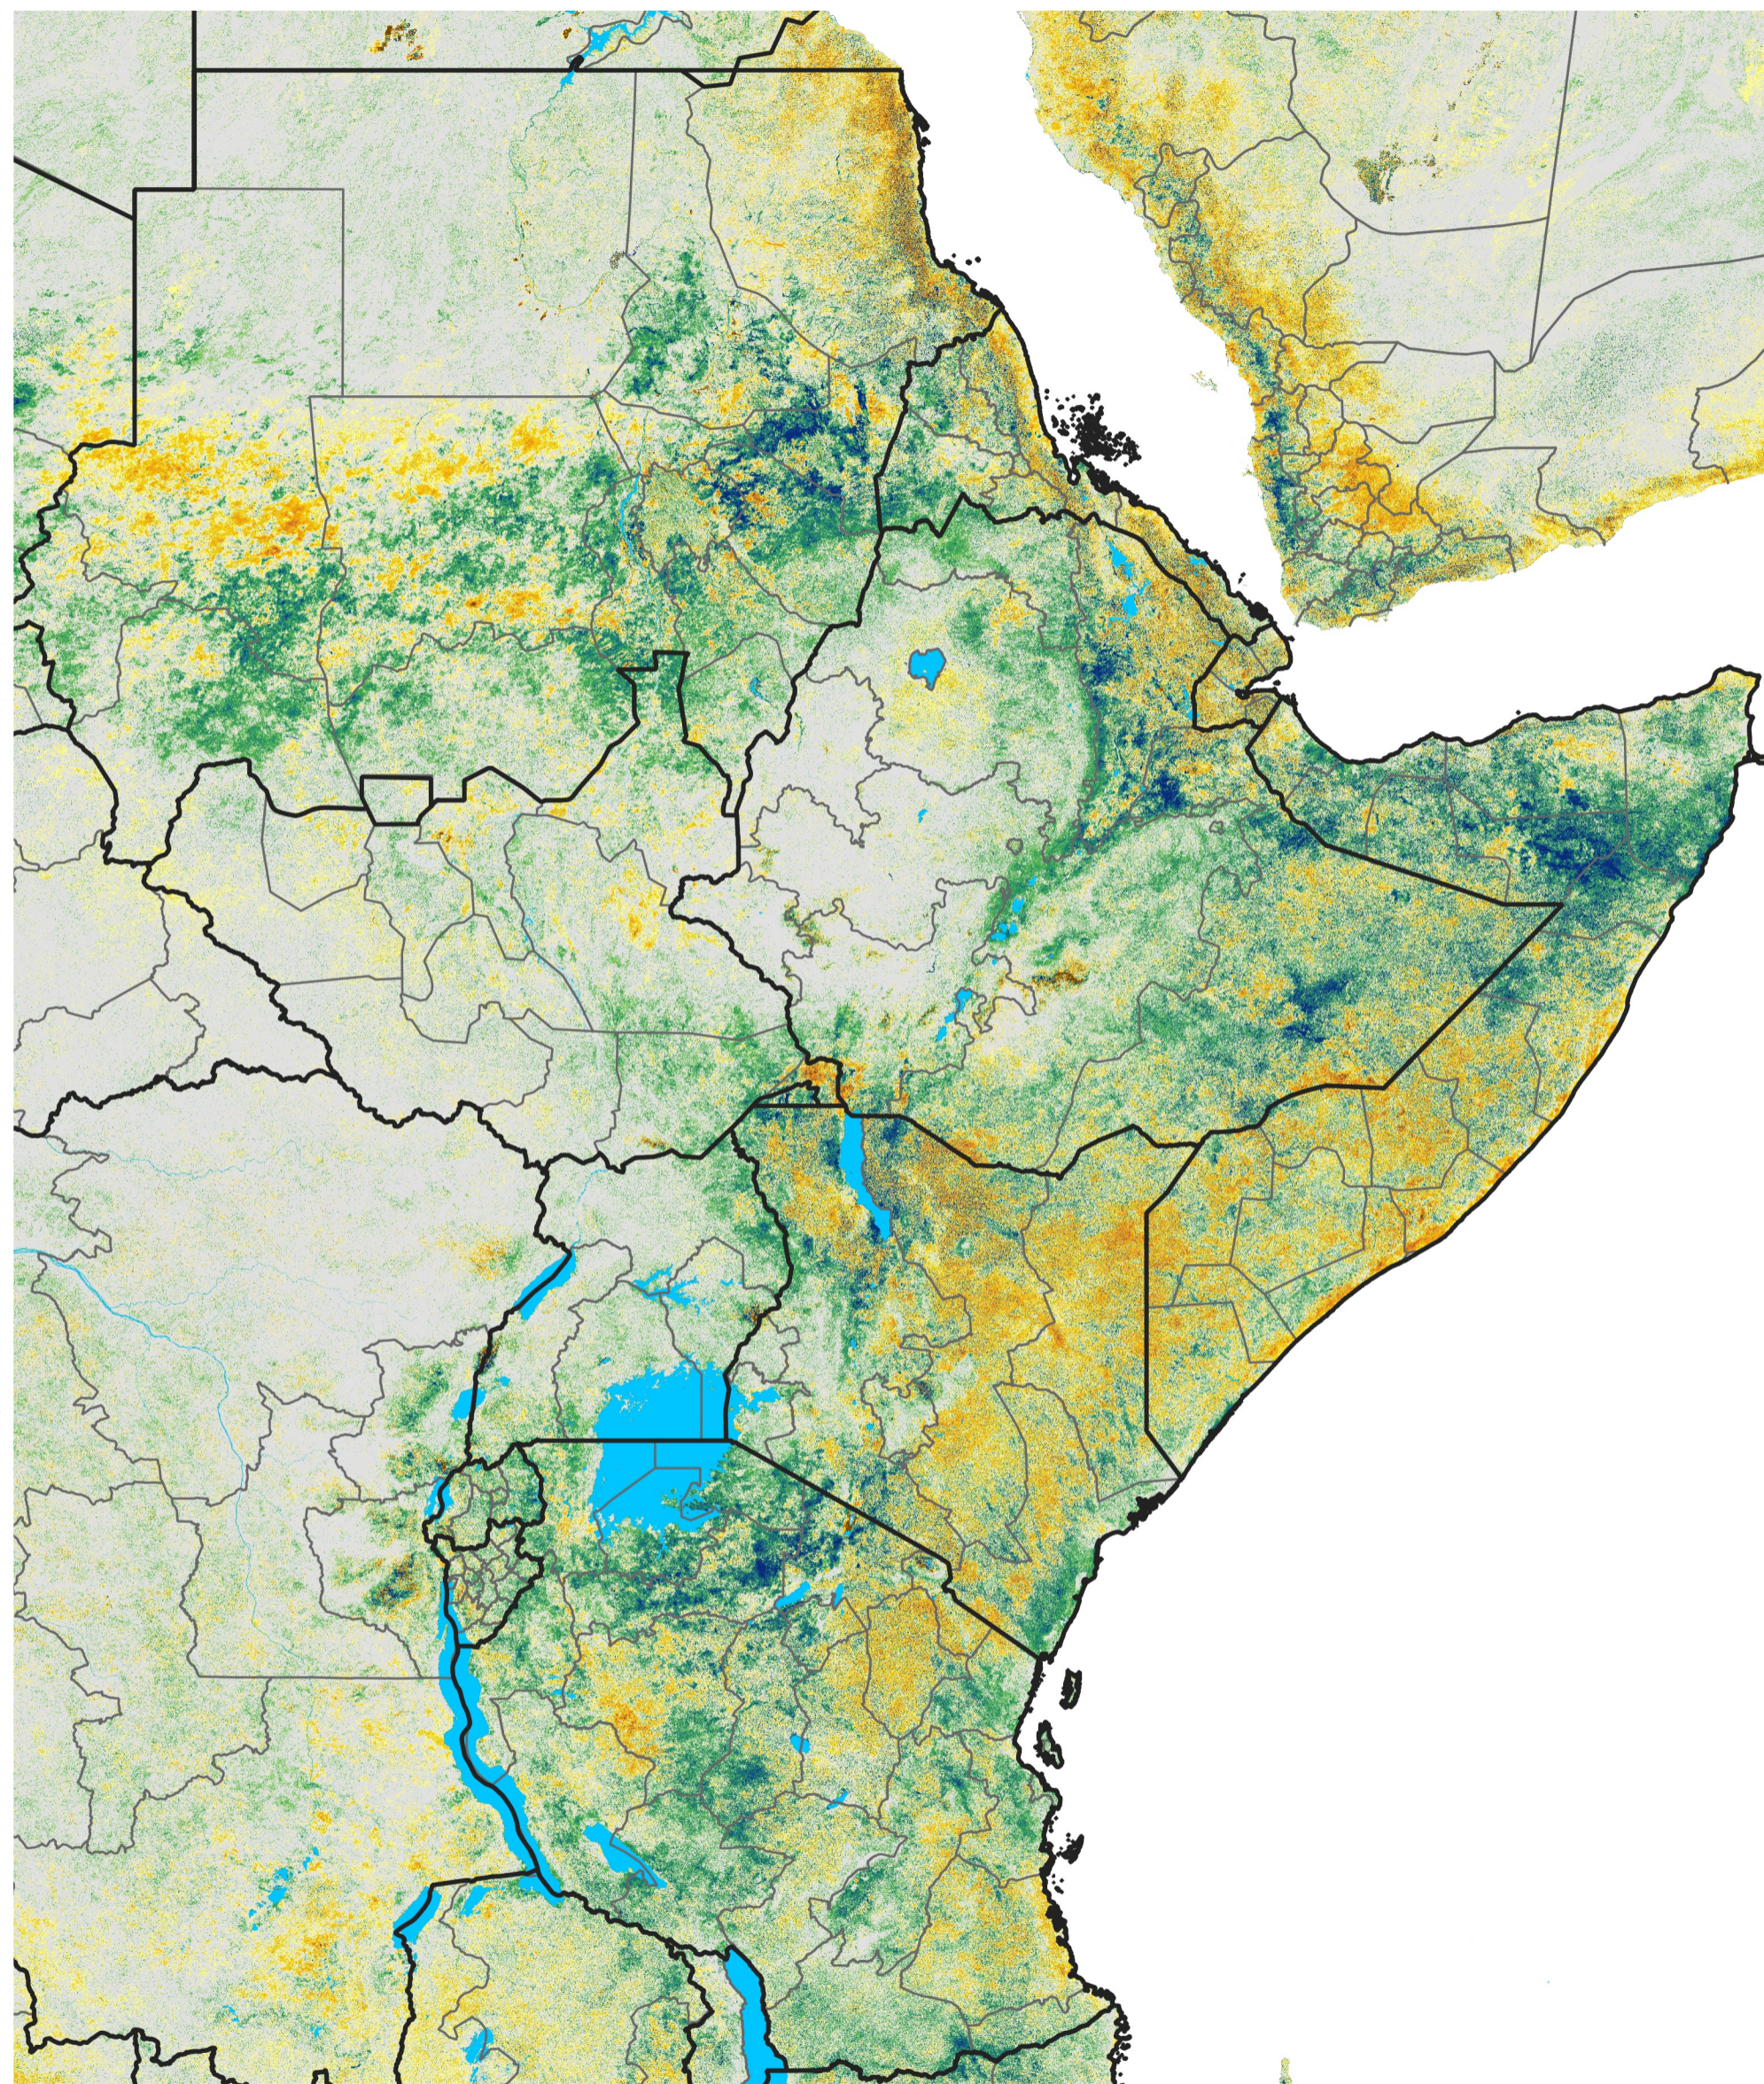

East Africa Percent of Mean NDVI

2014 / Mean (2012 - 2021)

Period 59 / Oct 16 - 25, 2014

Percent of Normal