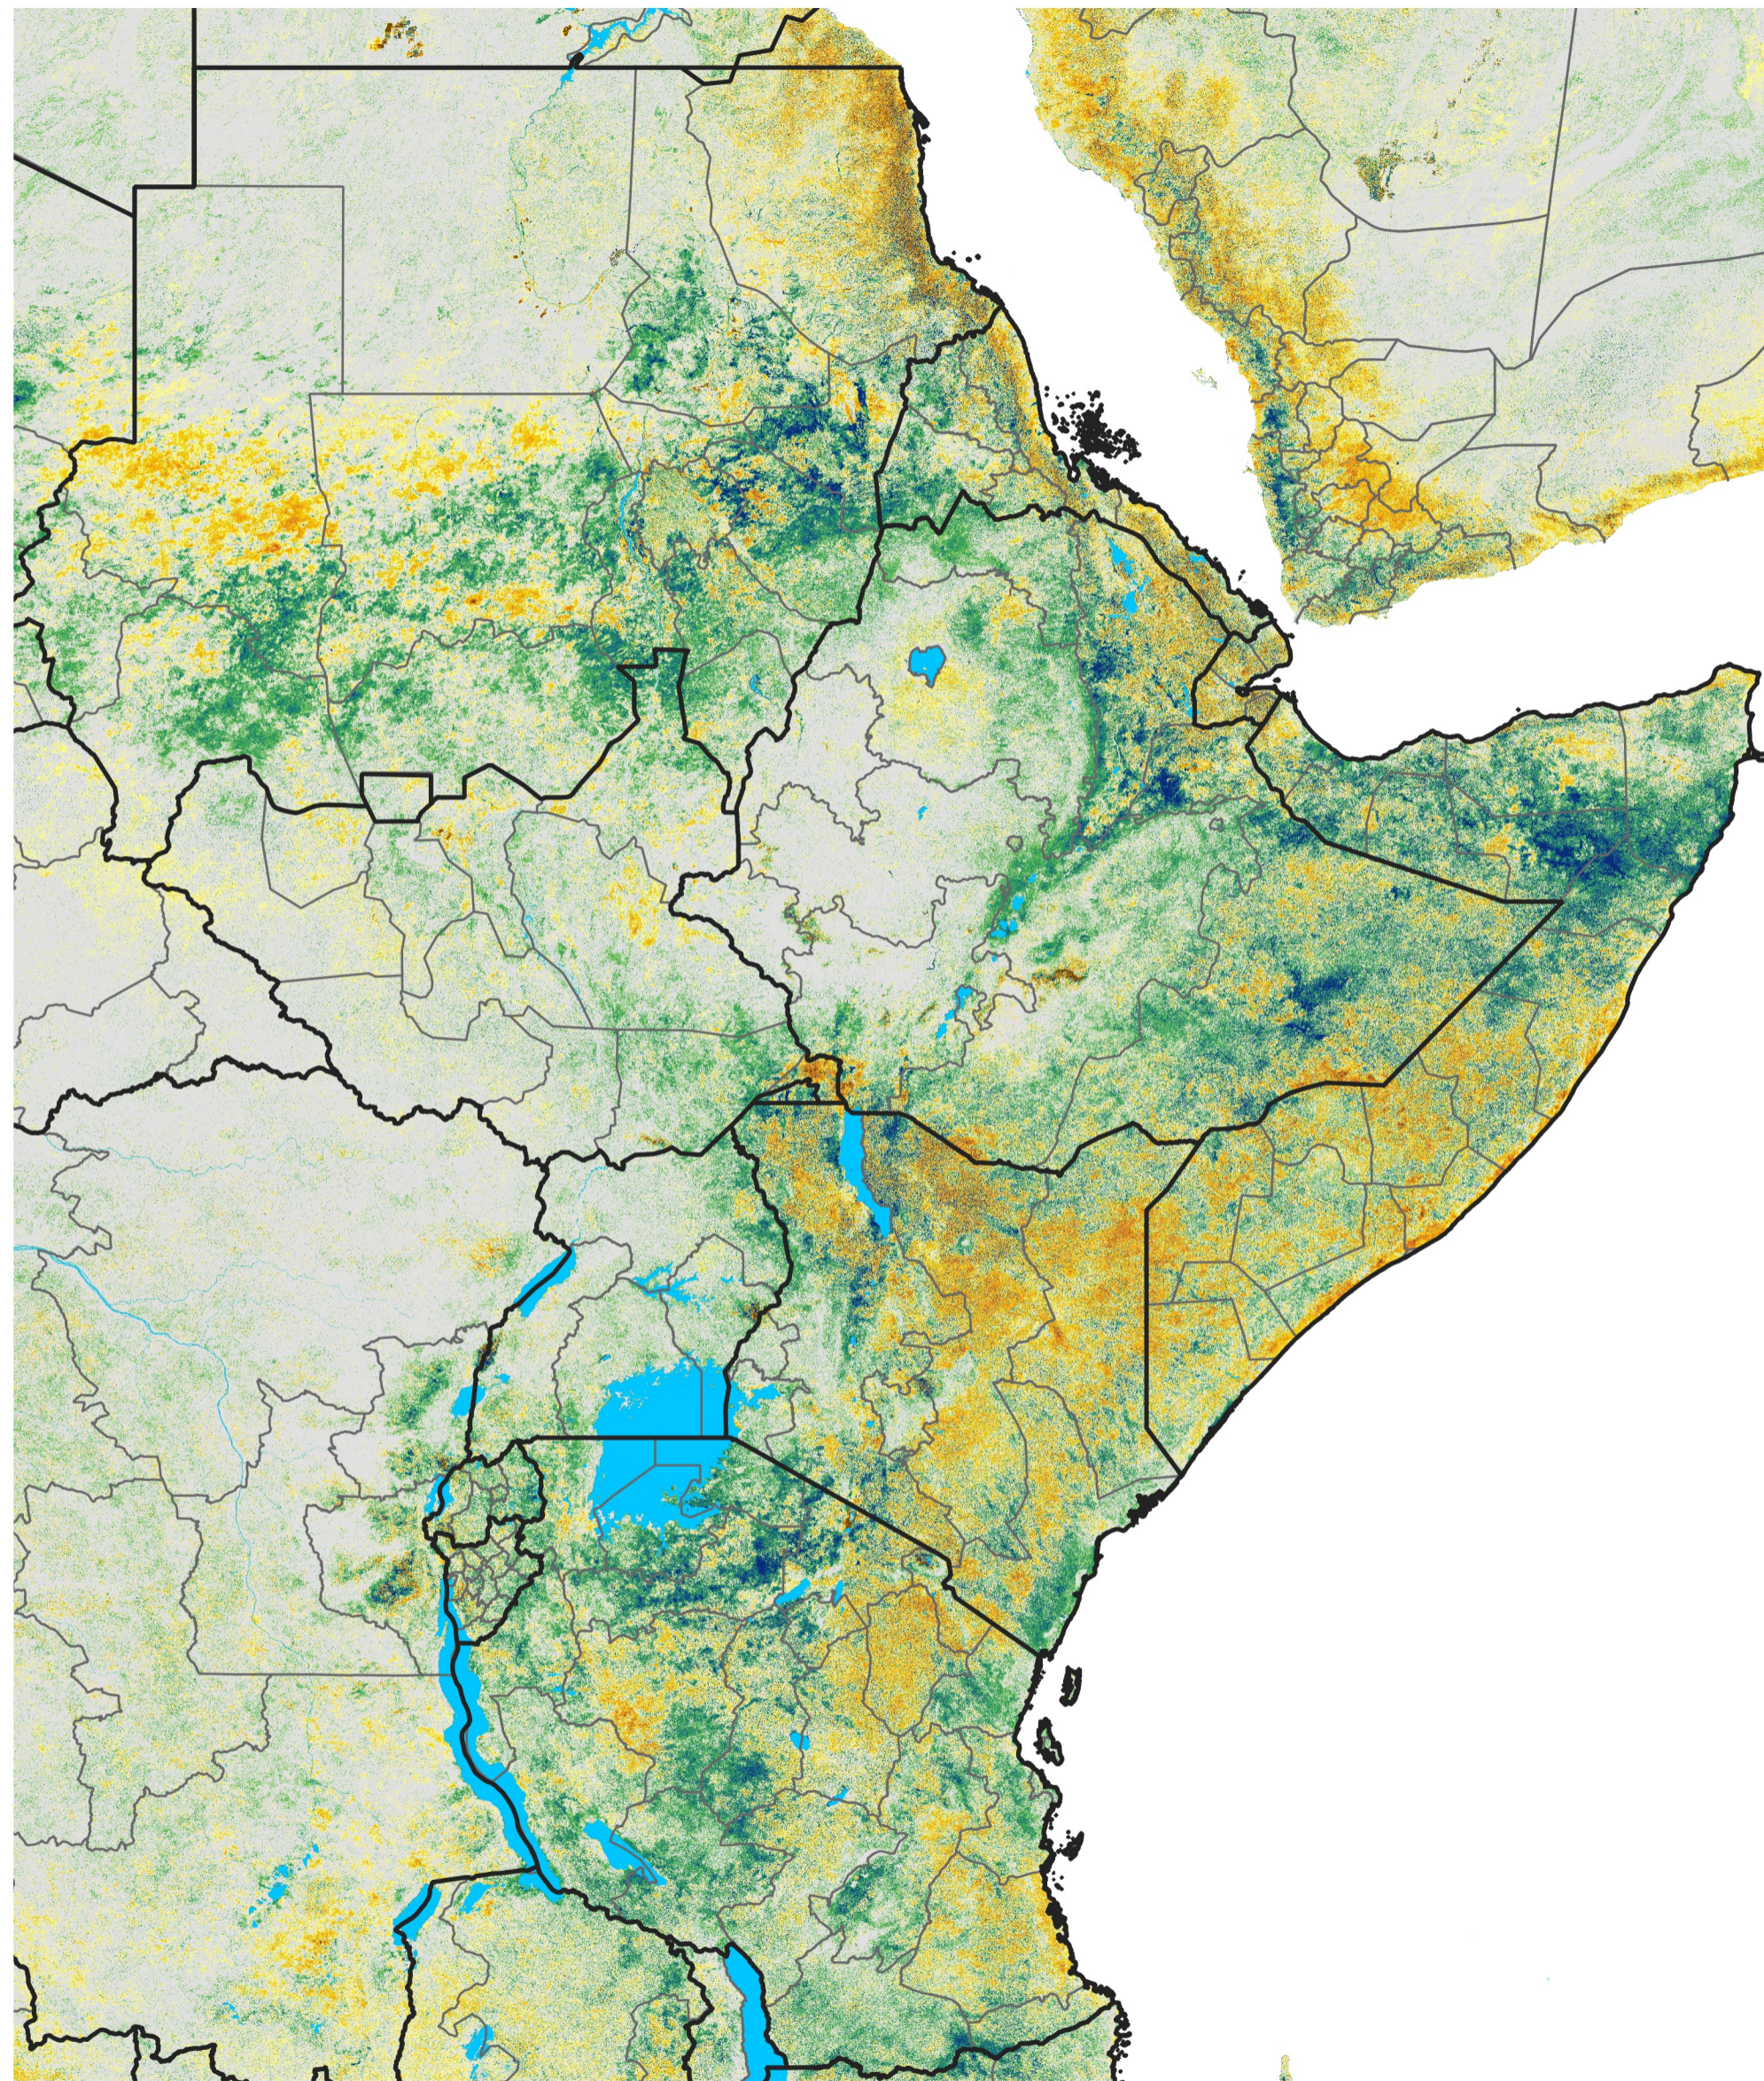

East Africa Percent of Mean NDVI

2014 / Mean (2012 - 2021)

Period 60 / Oct 21 - 31, 2014

Percent of Normal