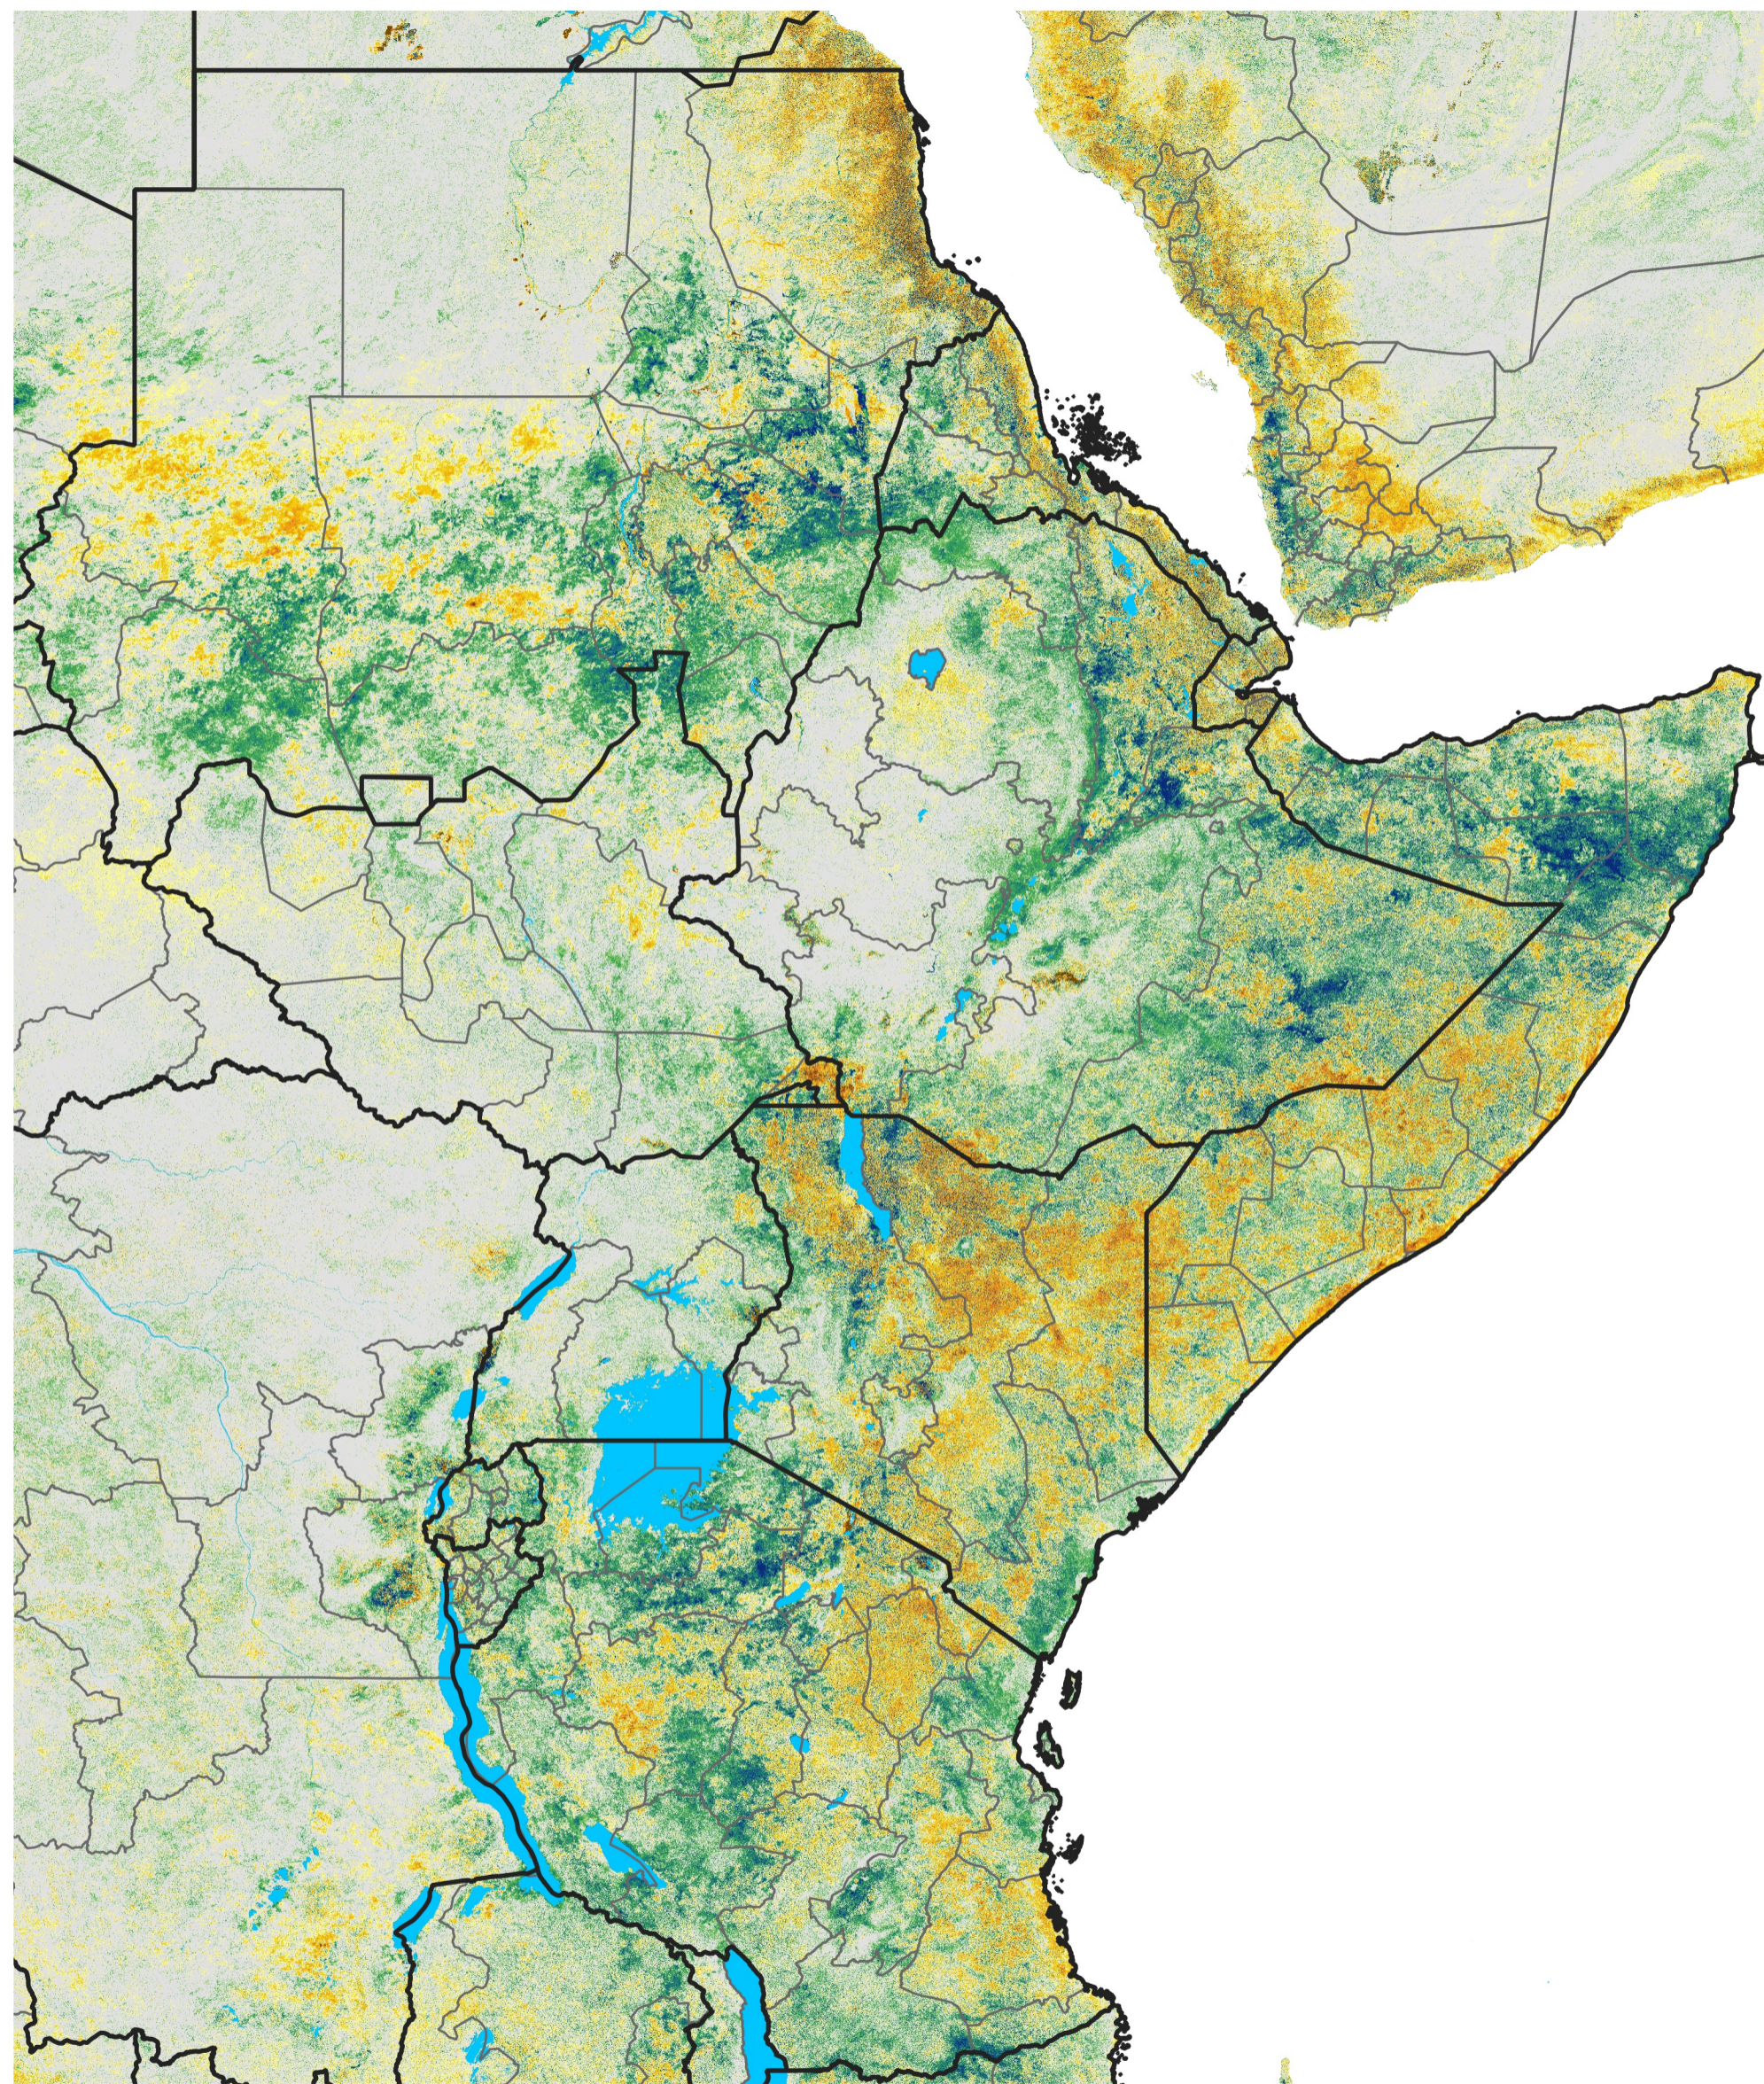

East Africa Percent of Mean NDVI

2014 / Mean (2012 - 2021)

Period 61 / Oct 26 - Nov 05, 2014

Percent of Normal