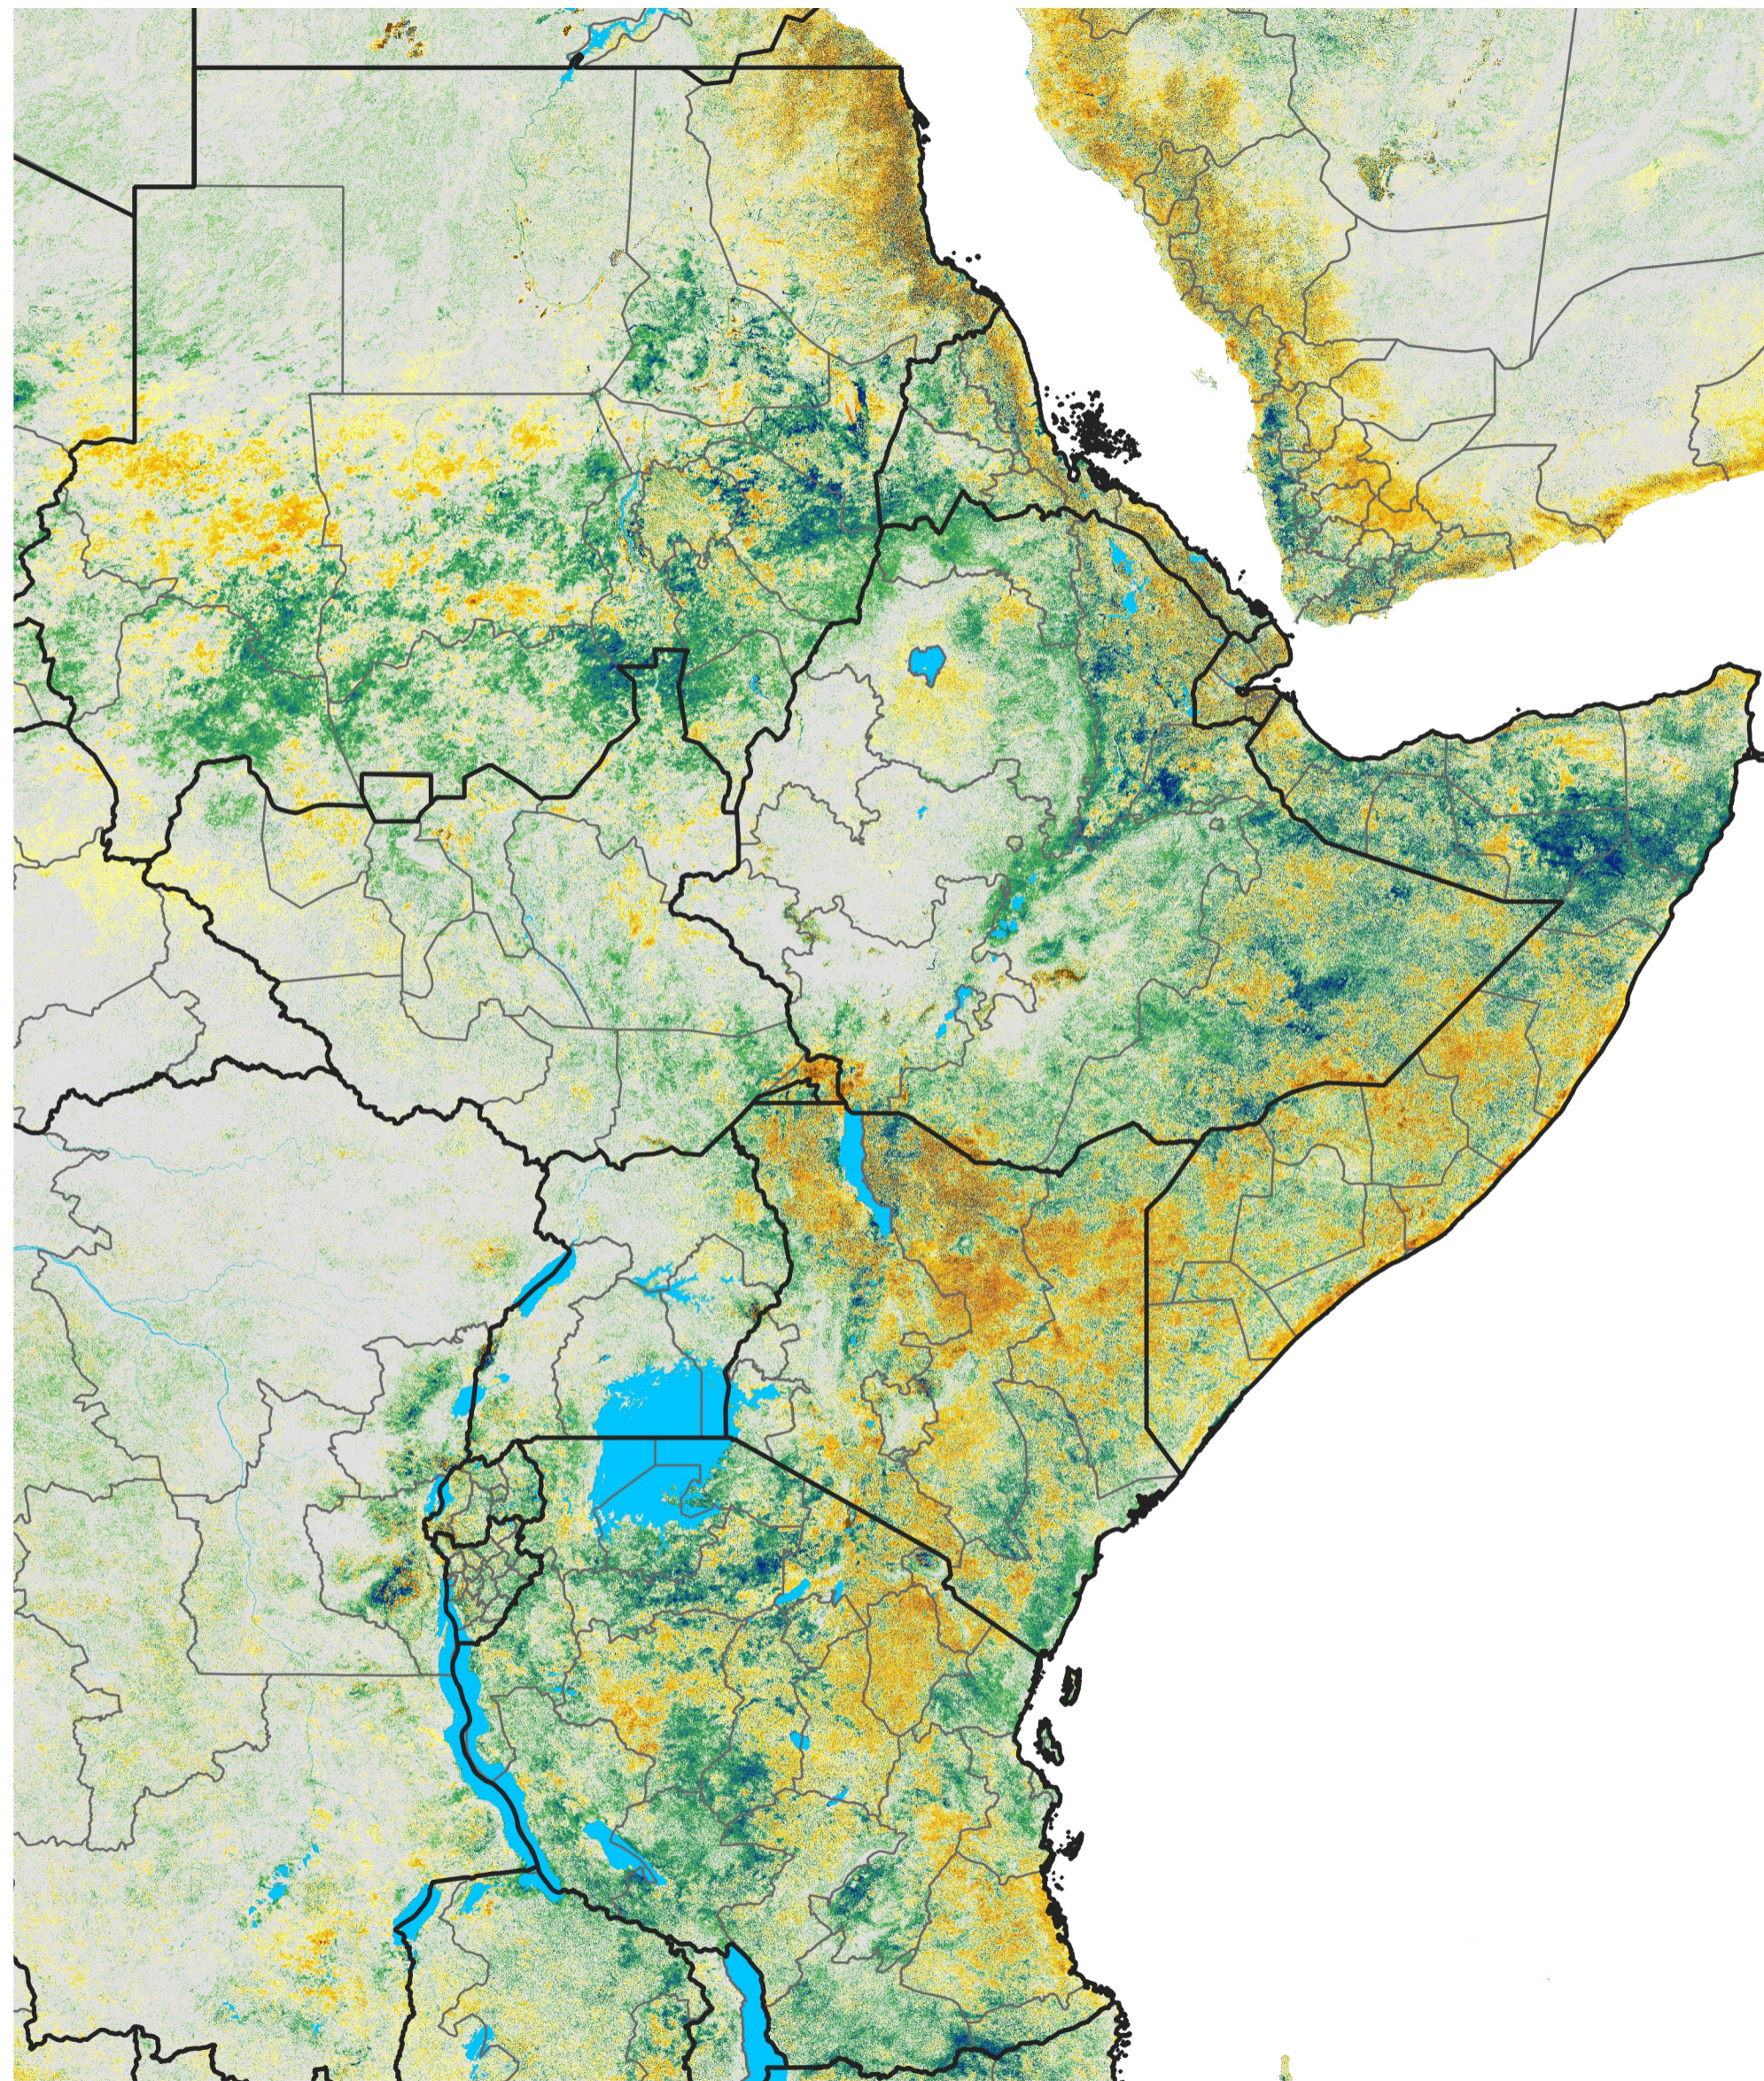

East Africa Percent of Mean NDVI

2014 / Mean (2012 - 2021)

Period 62 / Nov 01 - 10, 2014

Percent of Normal