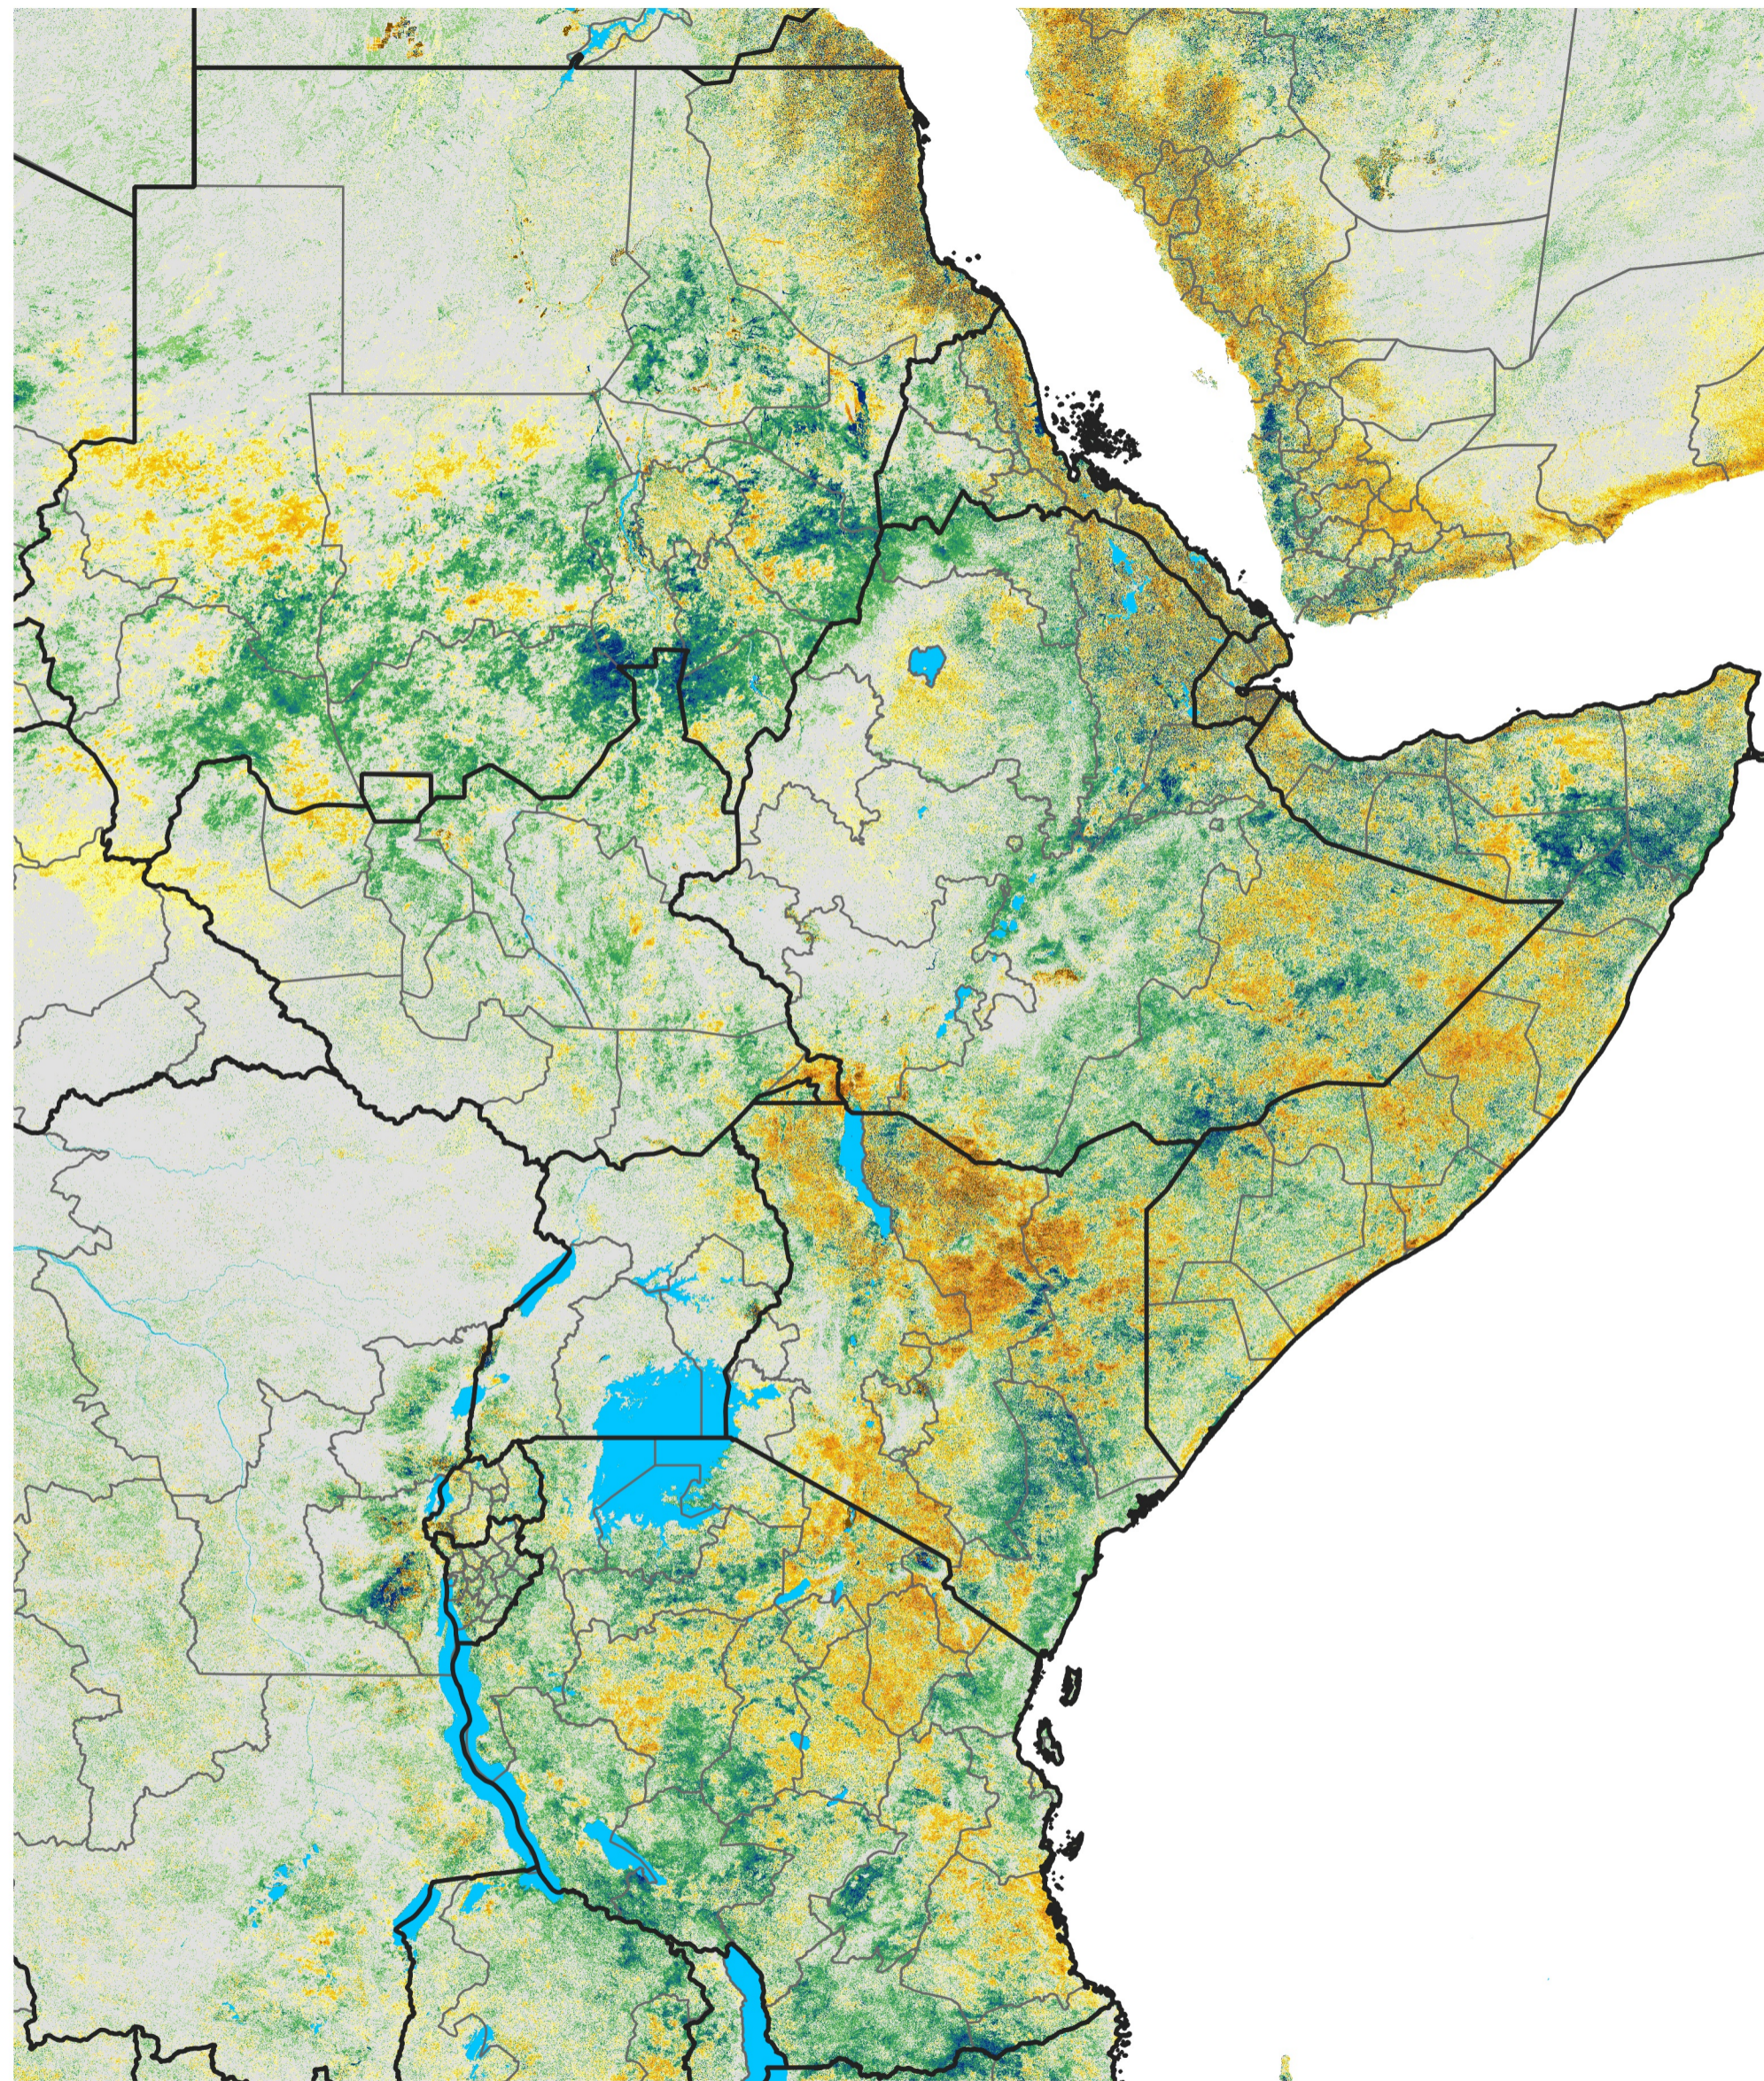

East Africa Percent of Mean NDVI

2014 / Mean (2012 - 2021)

Period 65 / Nov 16 - 25, 2014

Percent of Normal