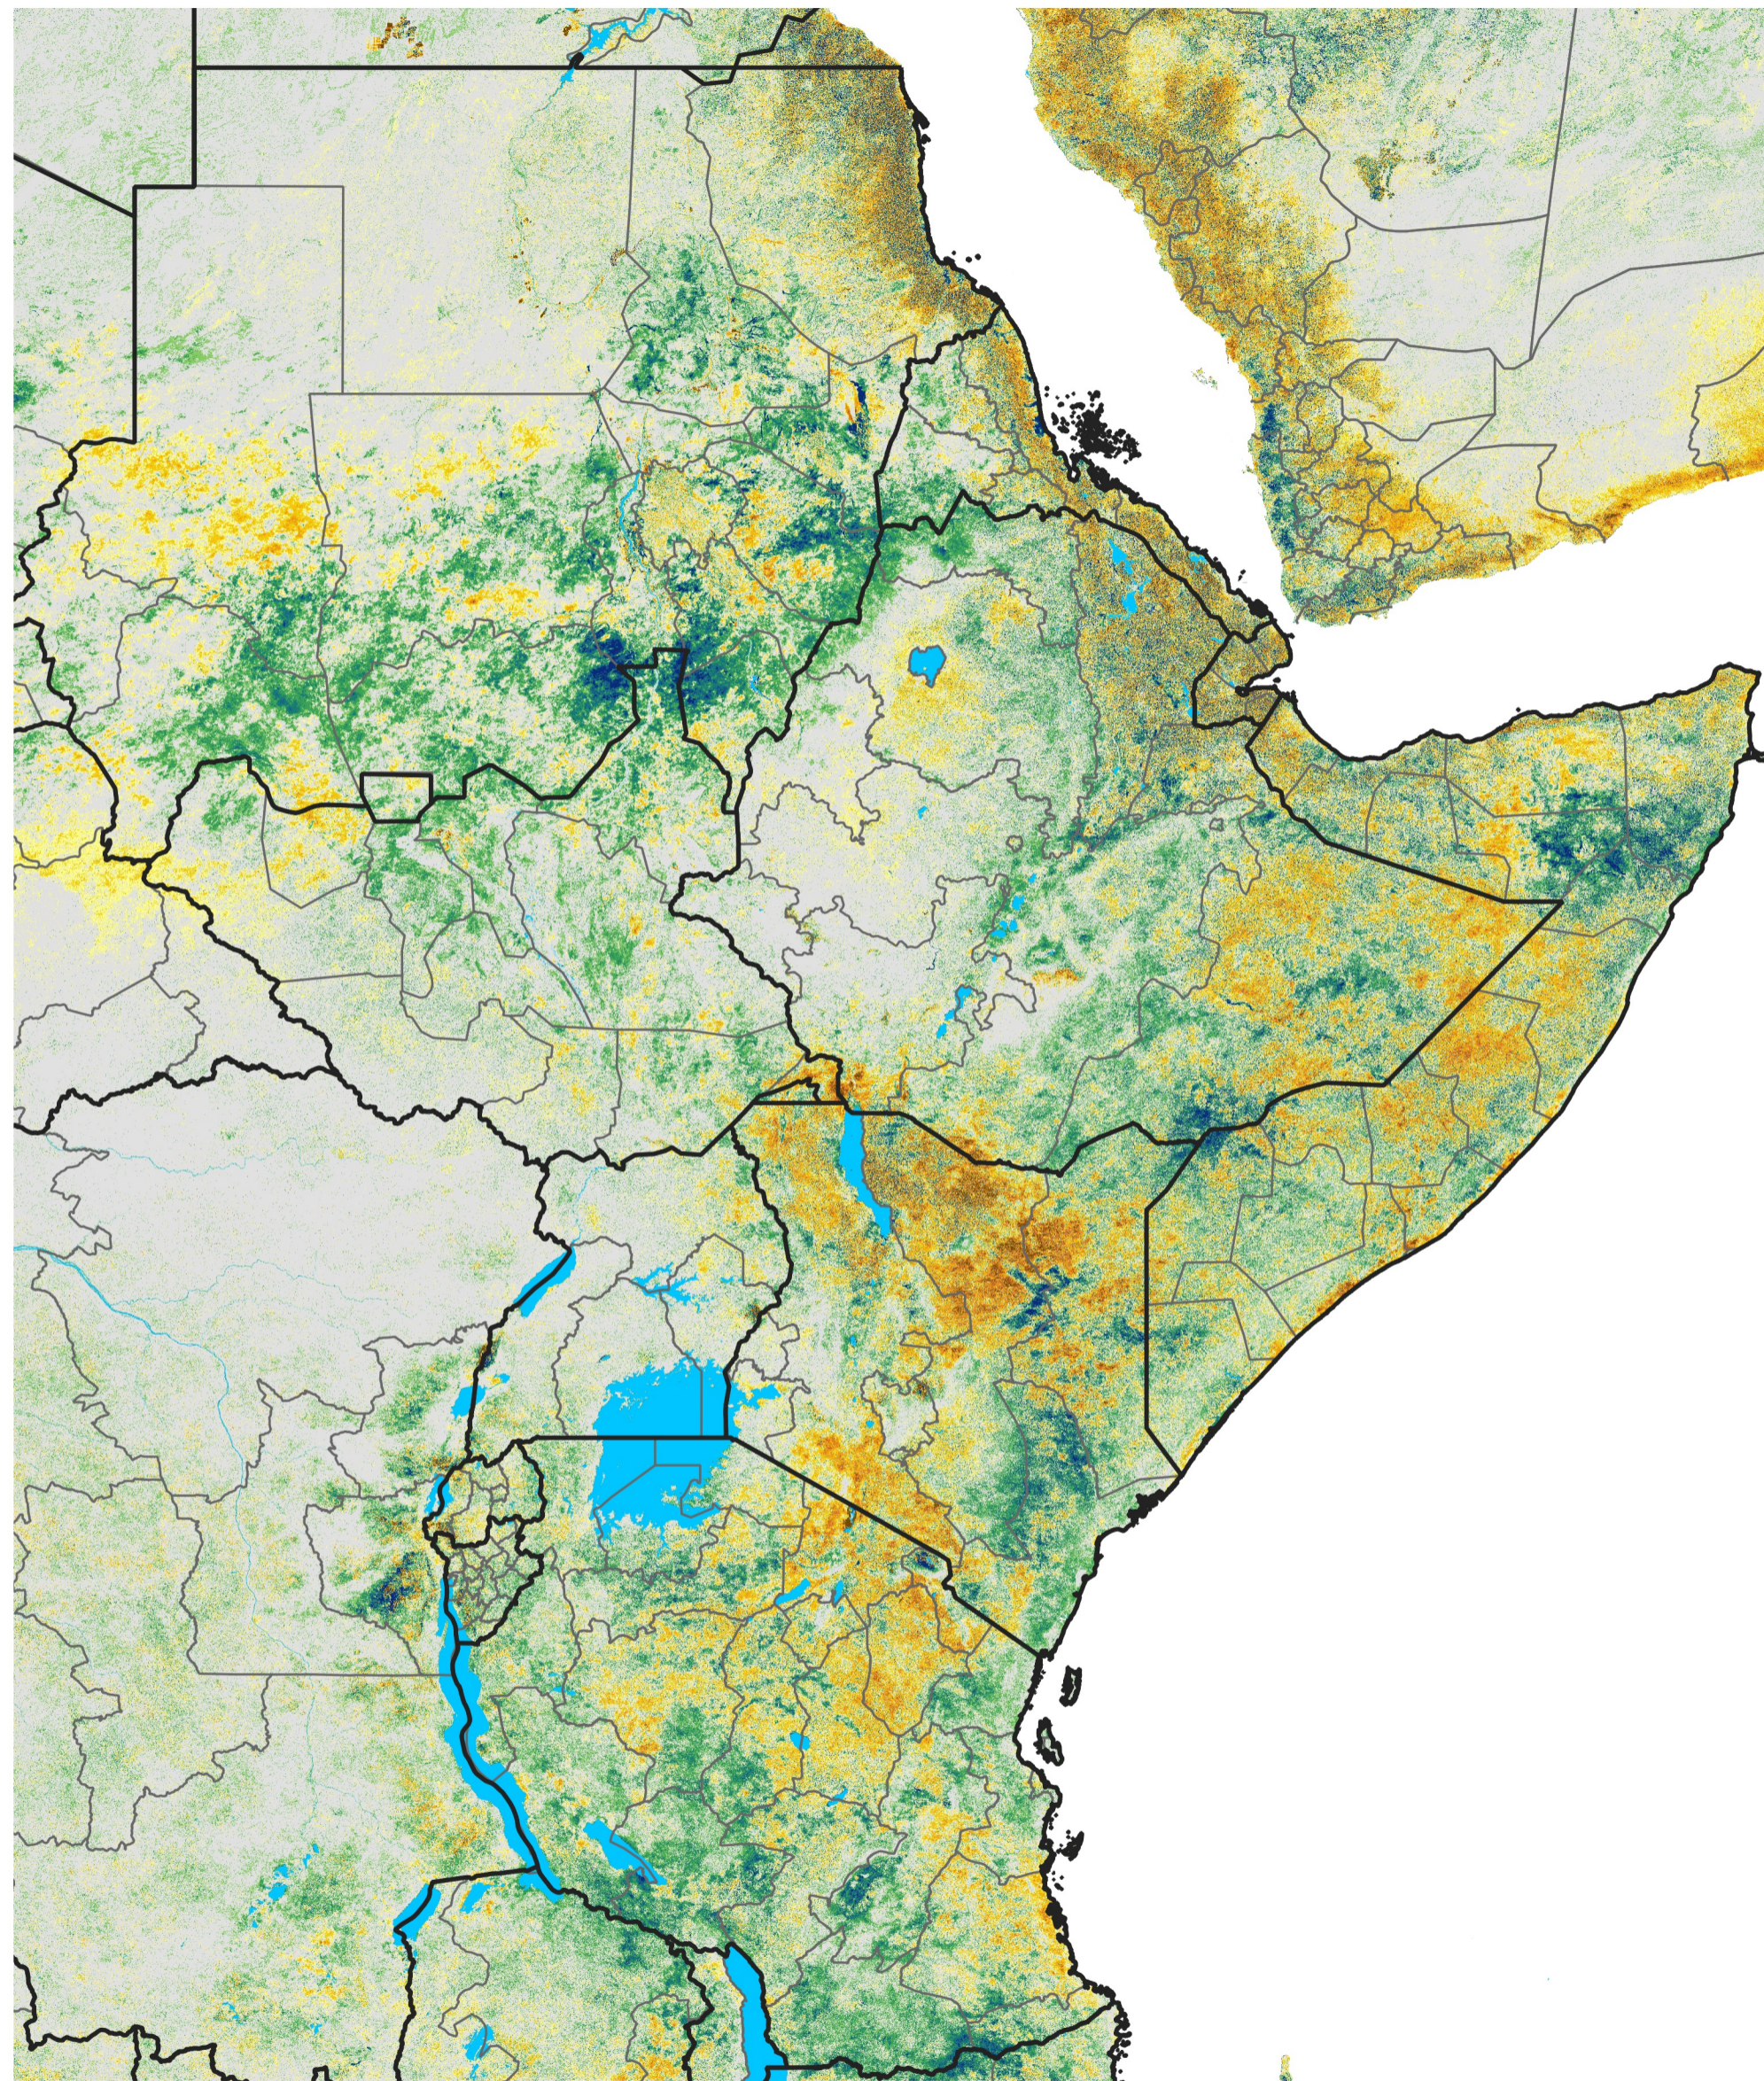

East Africa Percent of Mean NDVI

2014 / Mean (2012 - 2021)

Period 66 / Nov 21 - 30, 2014

Percent of Normal