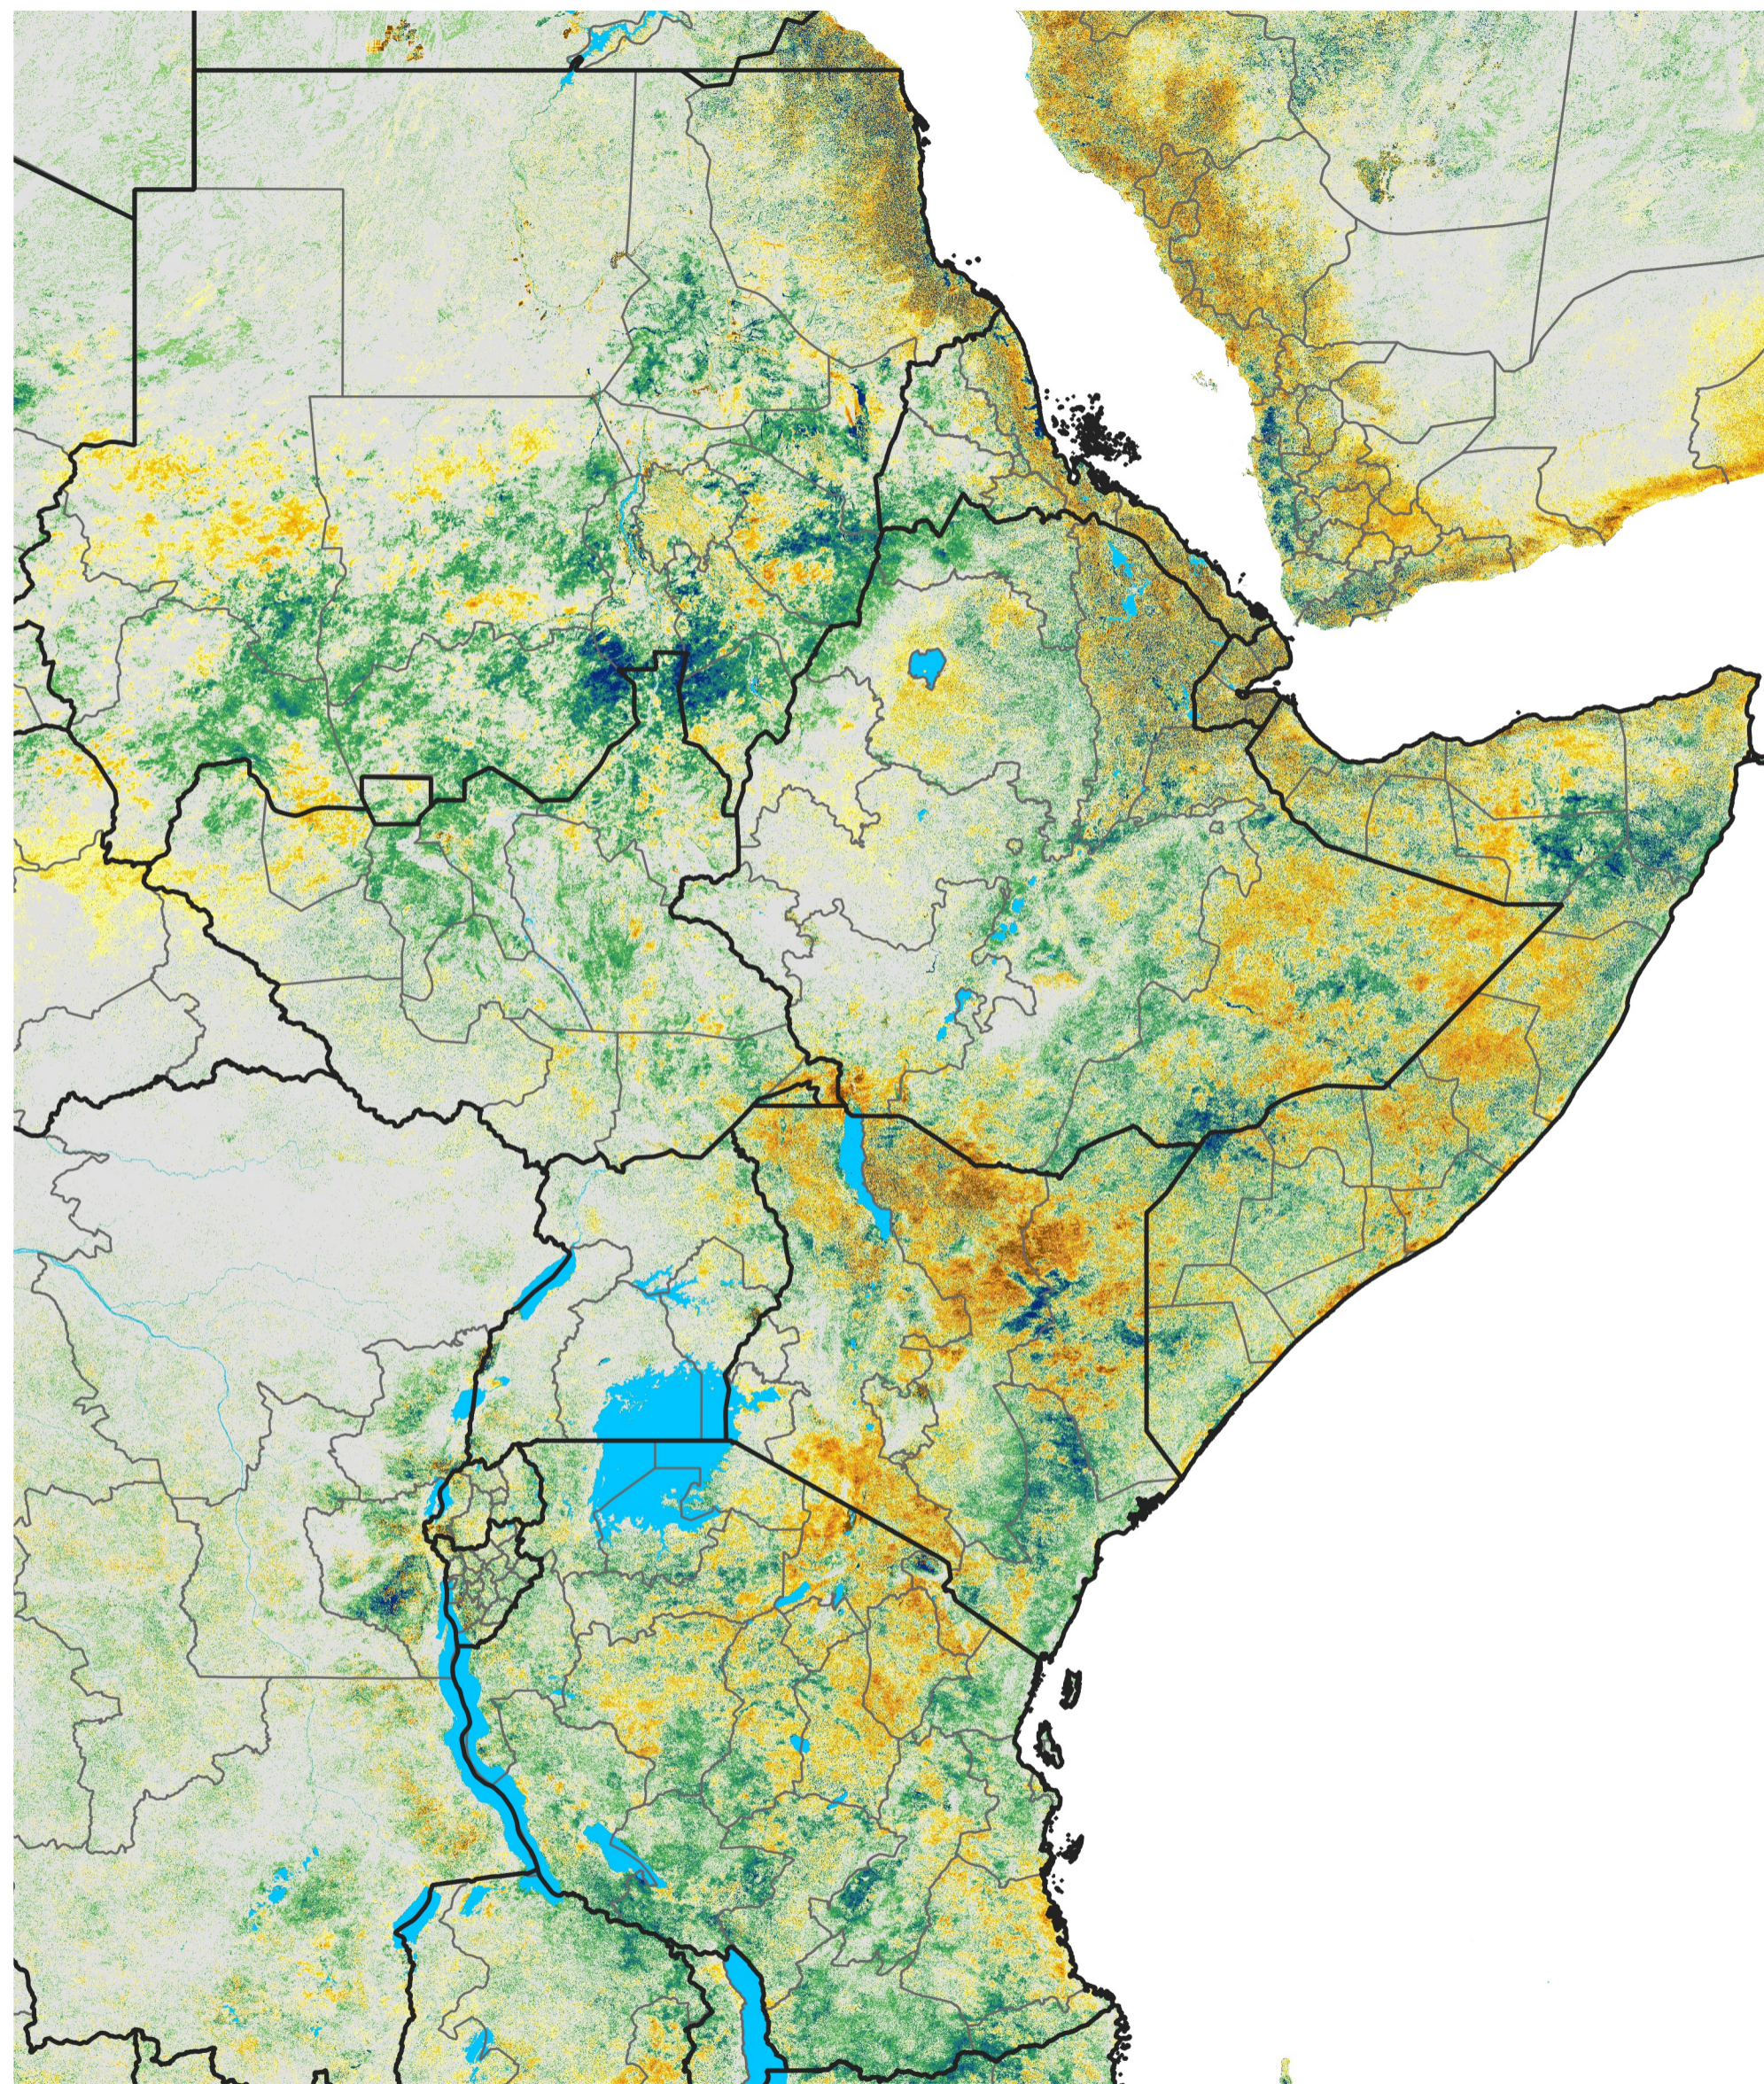

# East Africa Percent of Mean NDVI

2014 / Mean (2012 - 2021)

Period 67 / Nov 26 - Dec 05, 2014

## Percent of Normal