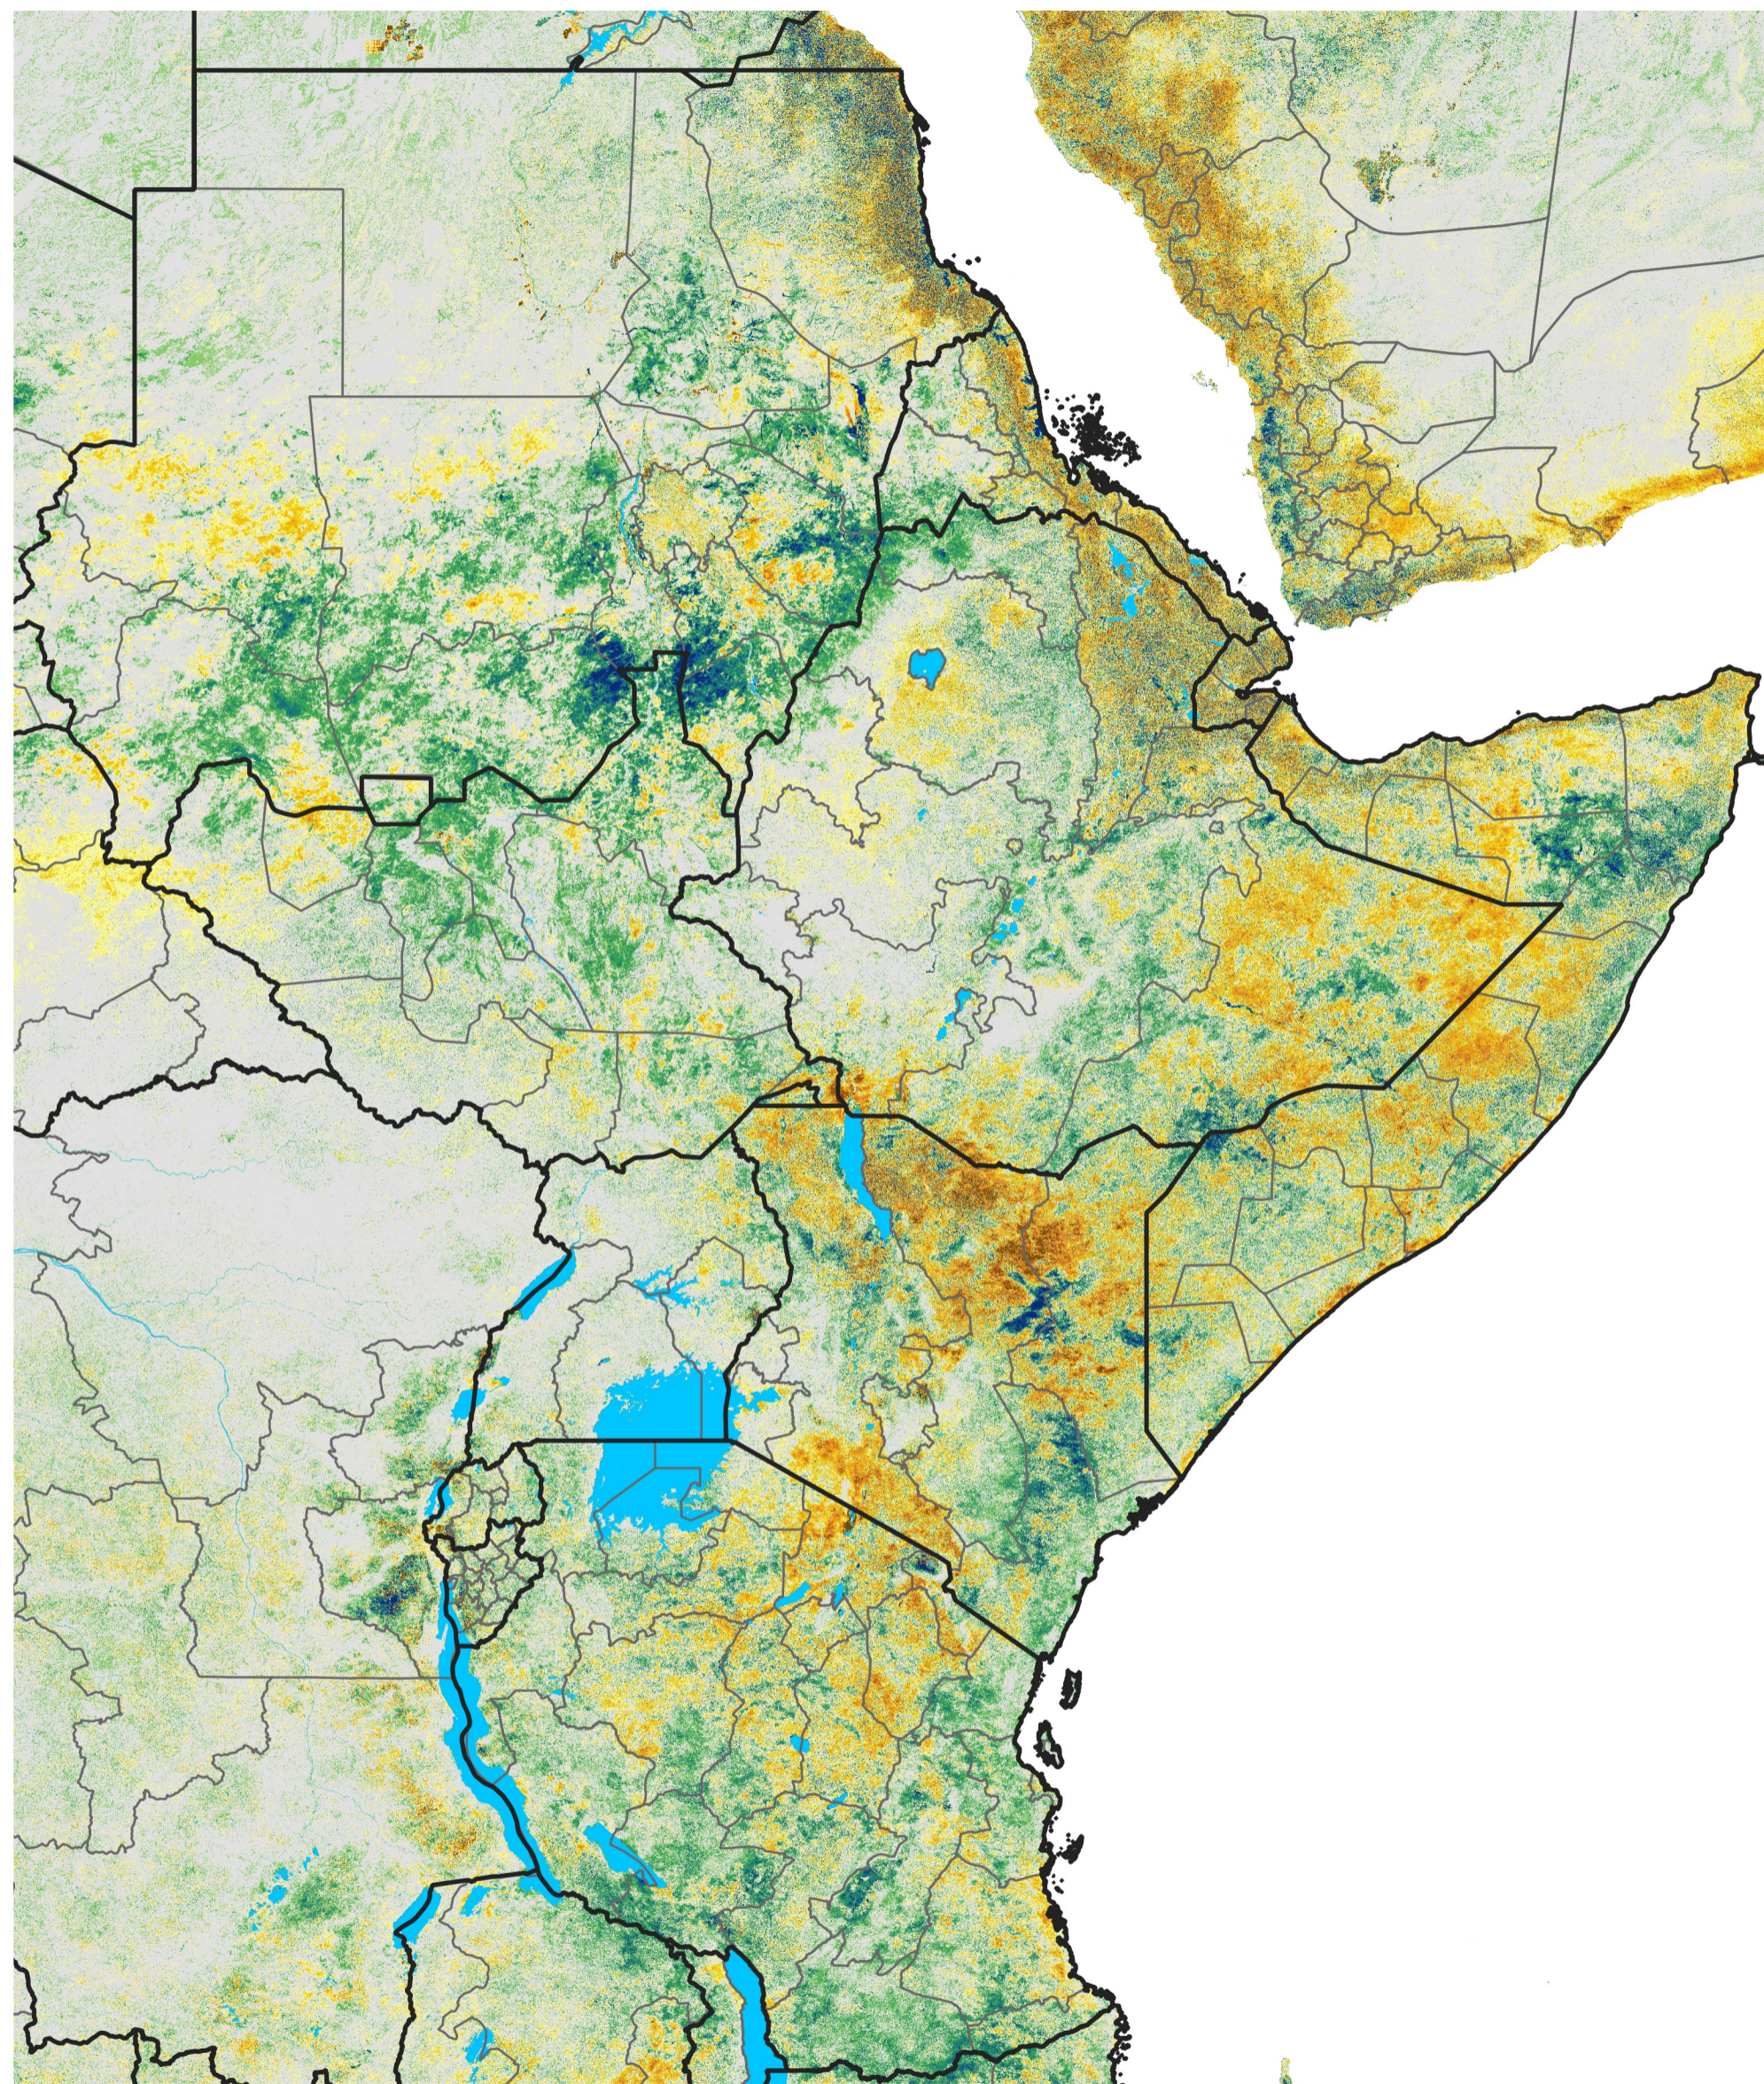

East Africa Percent of Mean NDVI

2014 / Mean (2012 - 2021)

Period 68 / Dec 01 - 10, 2014

Percent of Normal