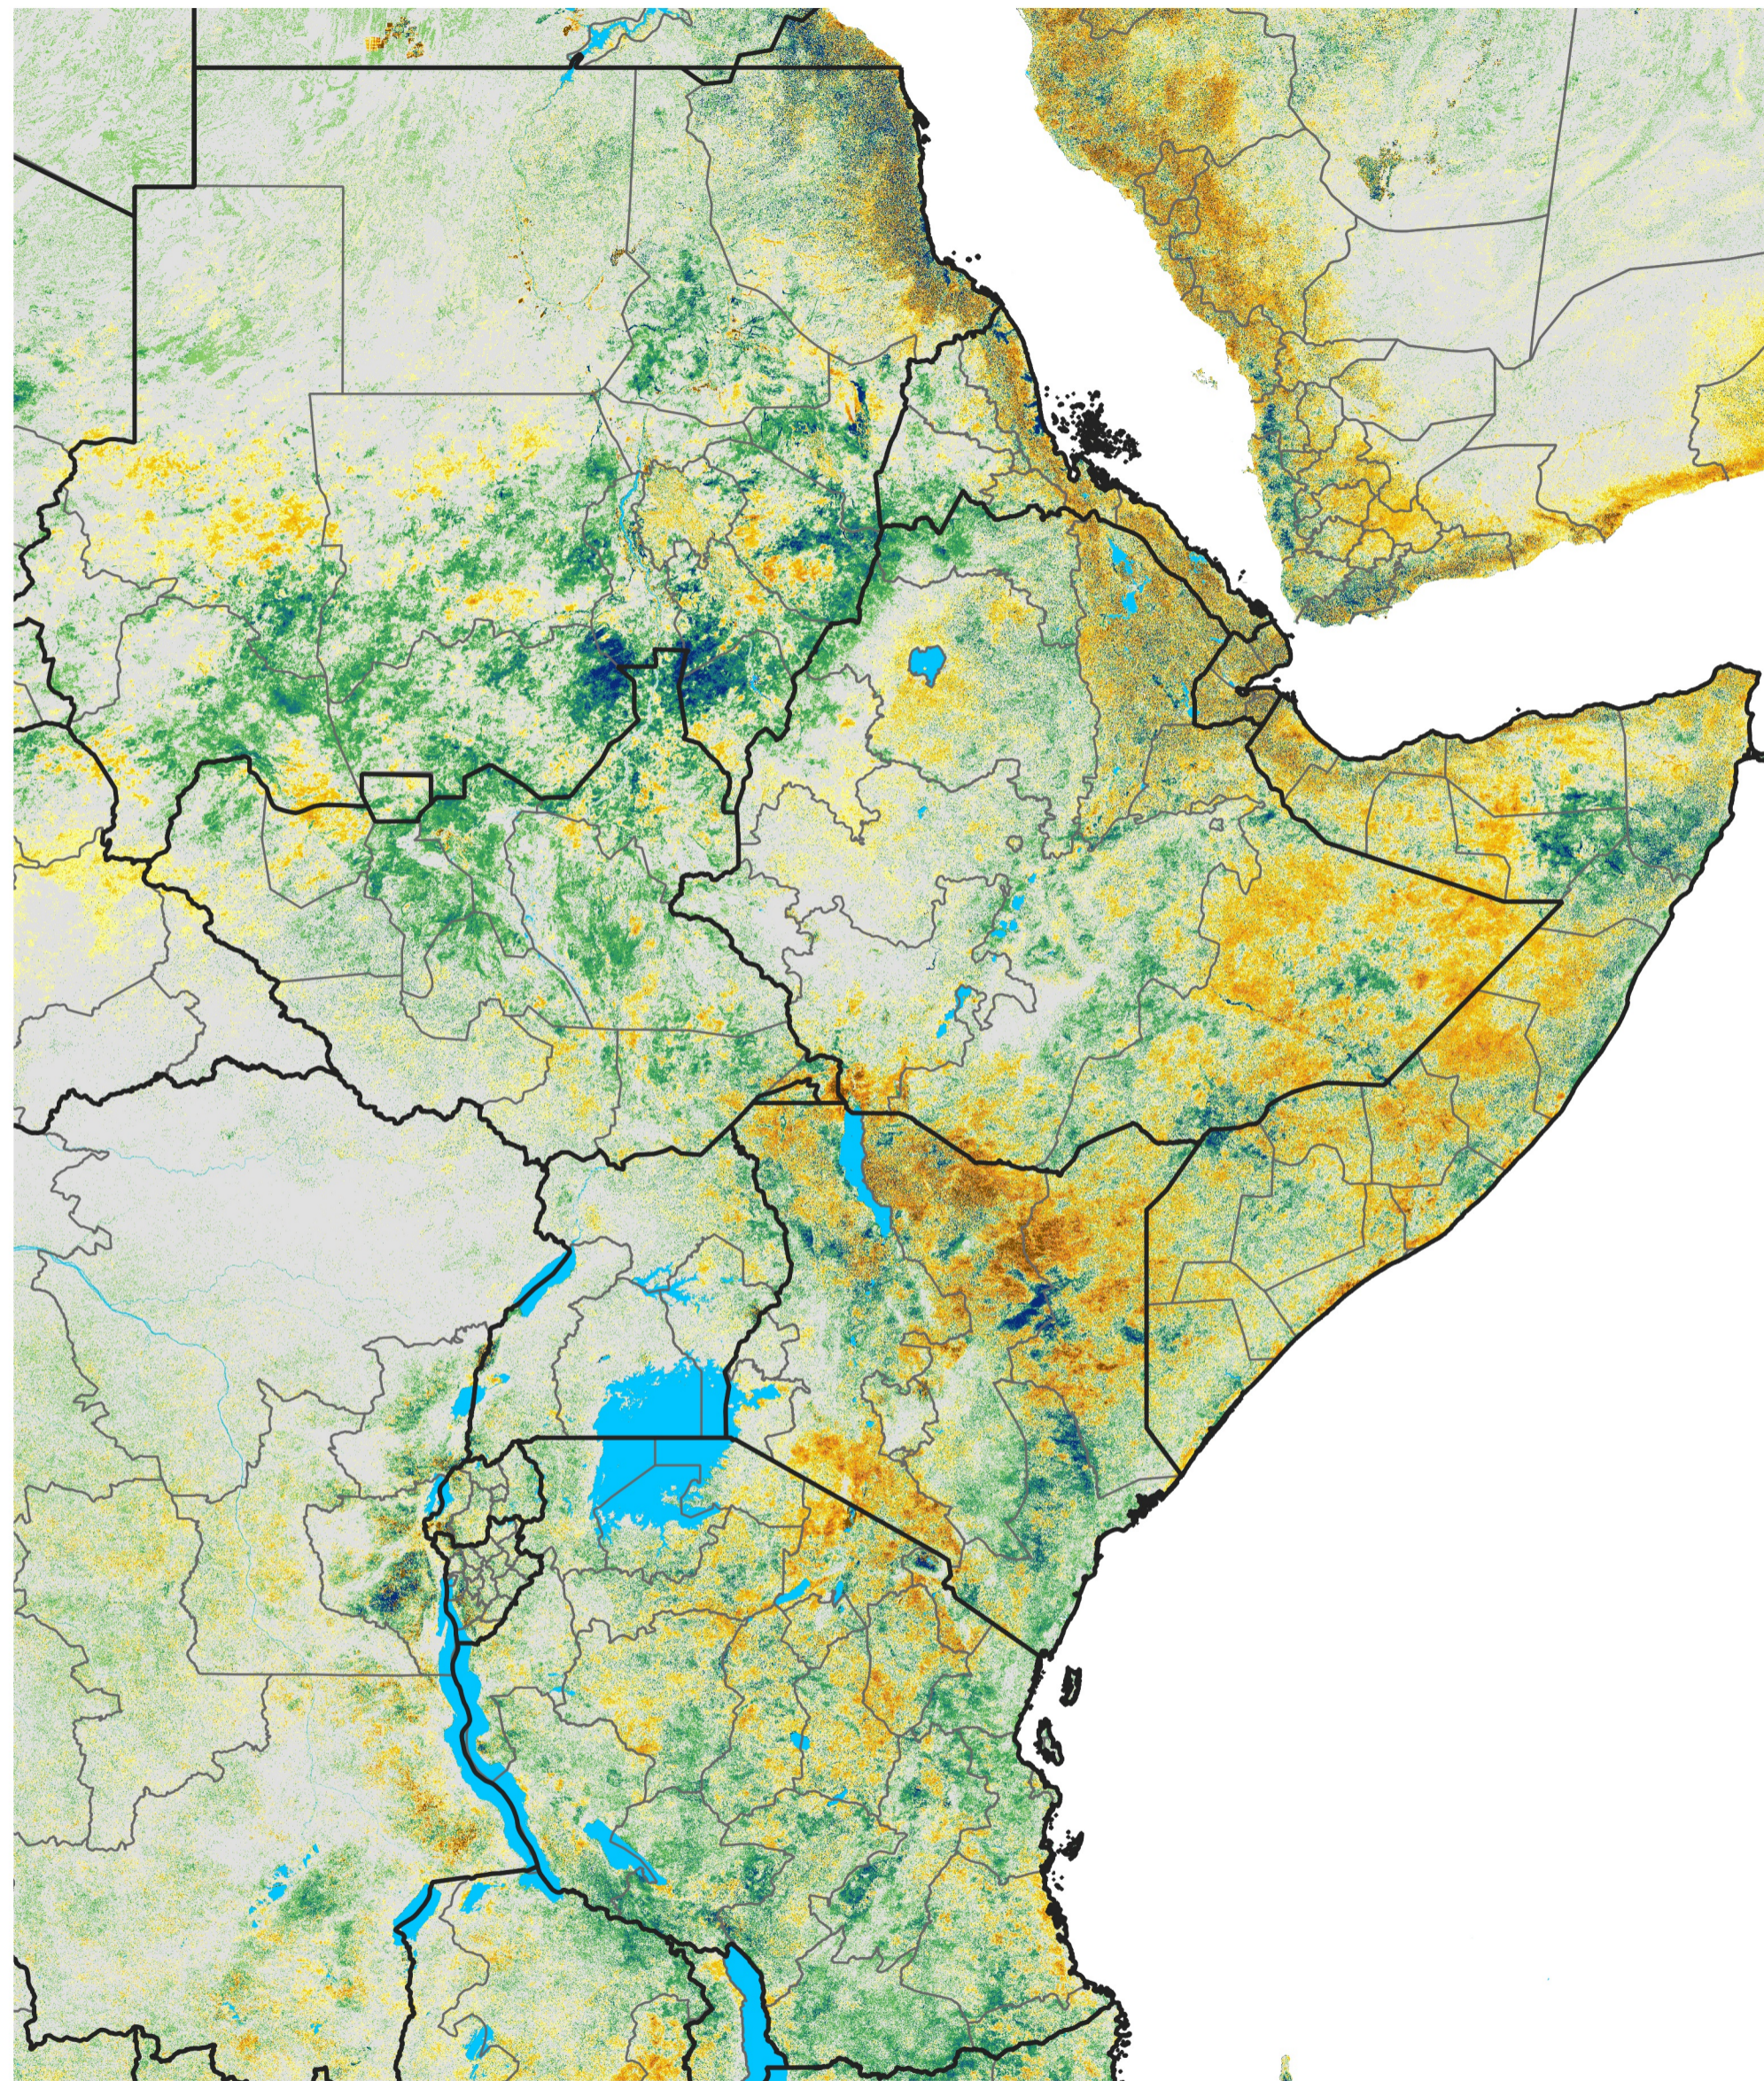

East Africa Percent of Mean NDVI

2014 / Mean (2012 - 2021)

Period 69 / Dec 06 - 15, 2014

Percent of Normal