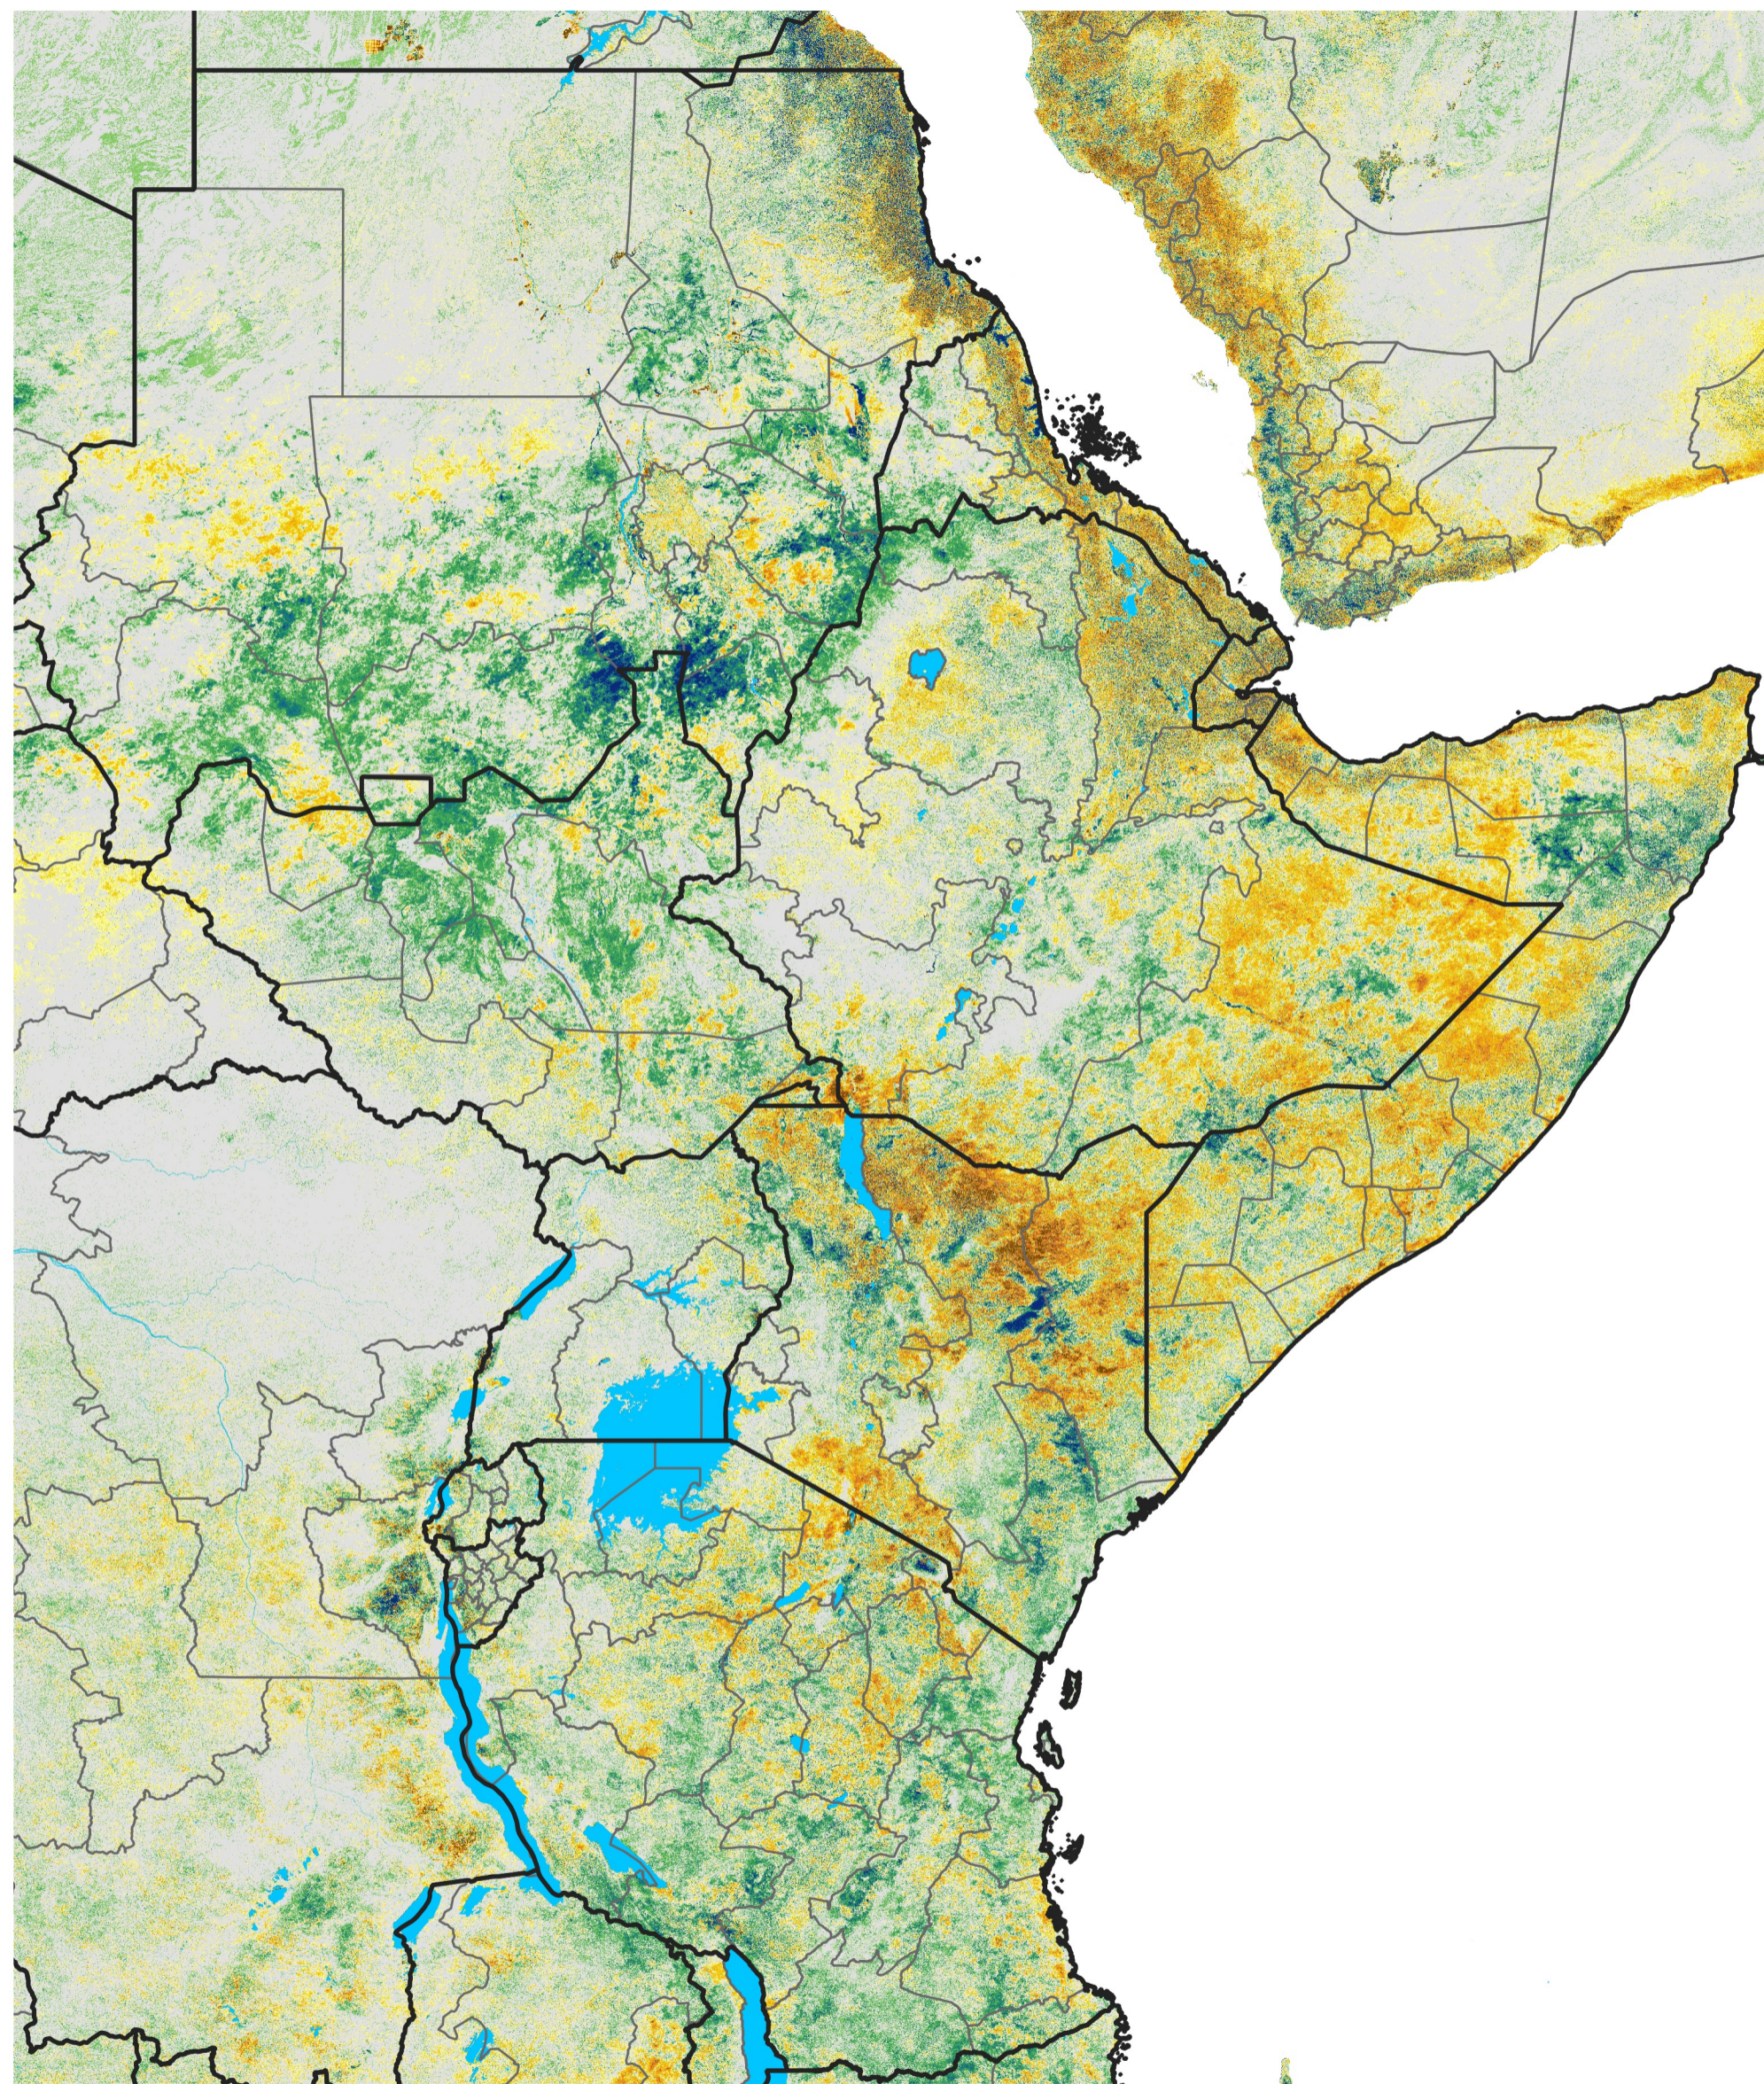

# East Africa Percent of Mean NDVI

2014 / Mean (2012 - 2021)

Period 70 / Dec 11 - 20, 2014

## Percent of Normal