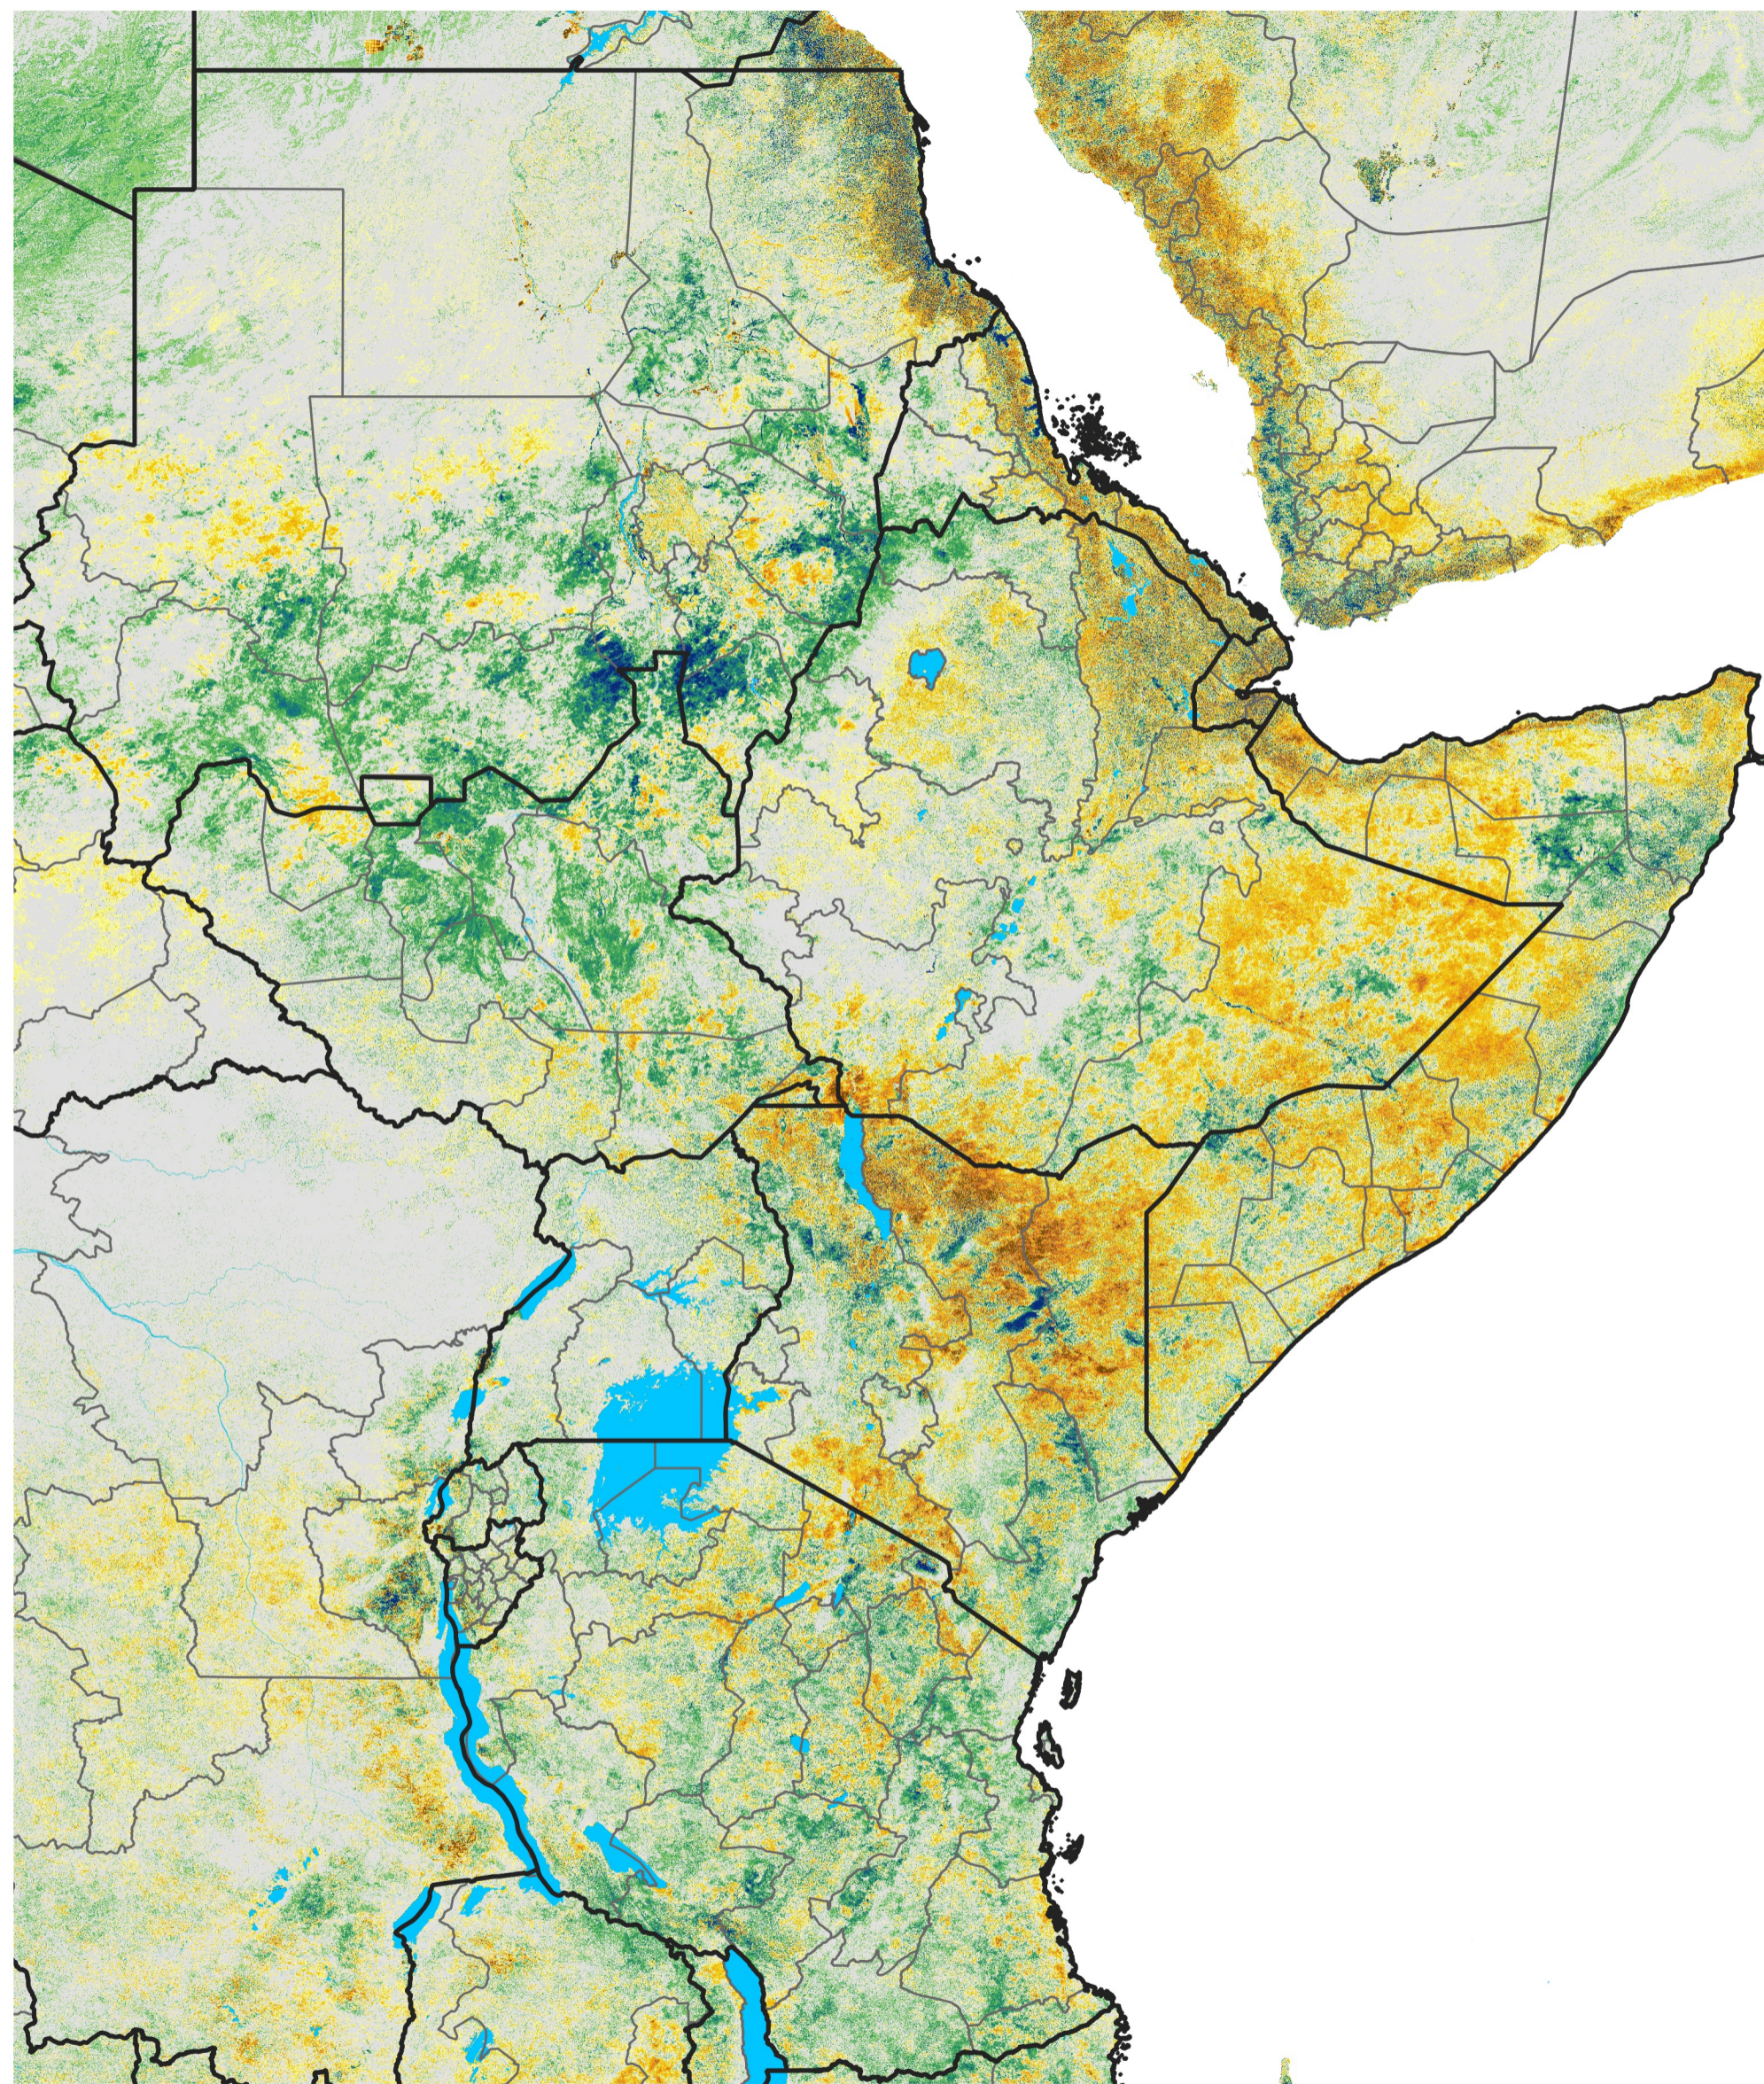

East Africa Percent of Mean NDVI

2014 / Mean (2012 - 2021)

Period 71 / Dec 16 - 25, 2014

Percent of Normal