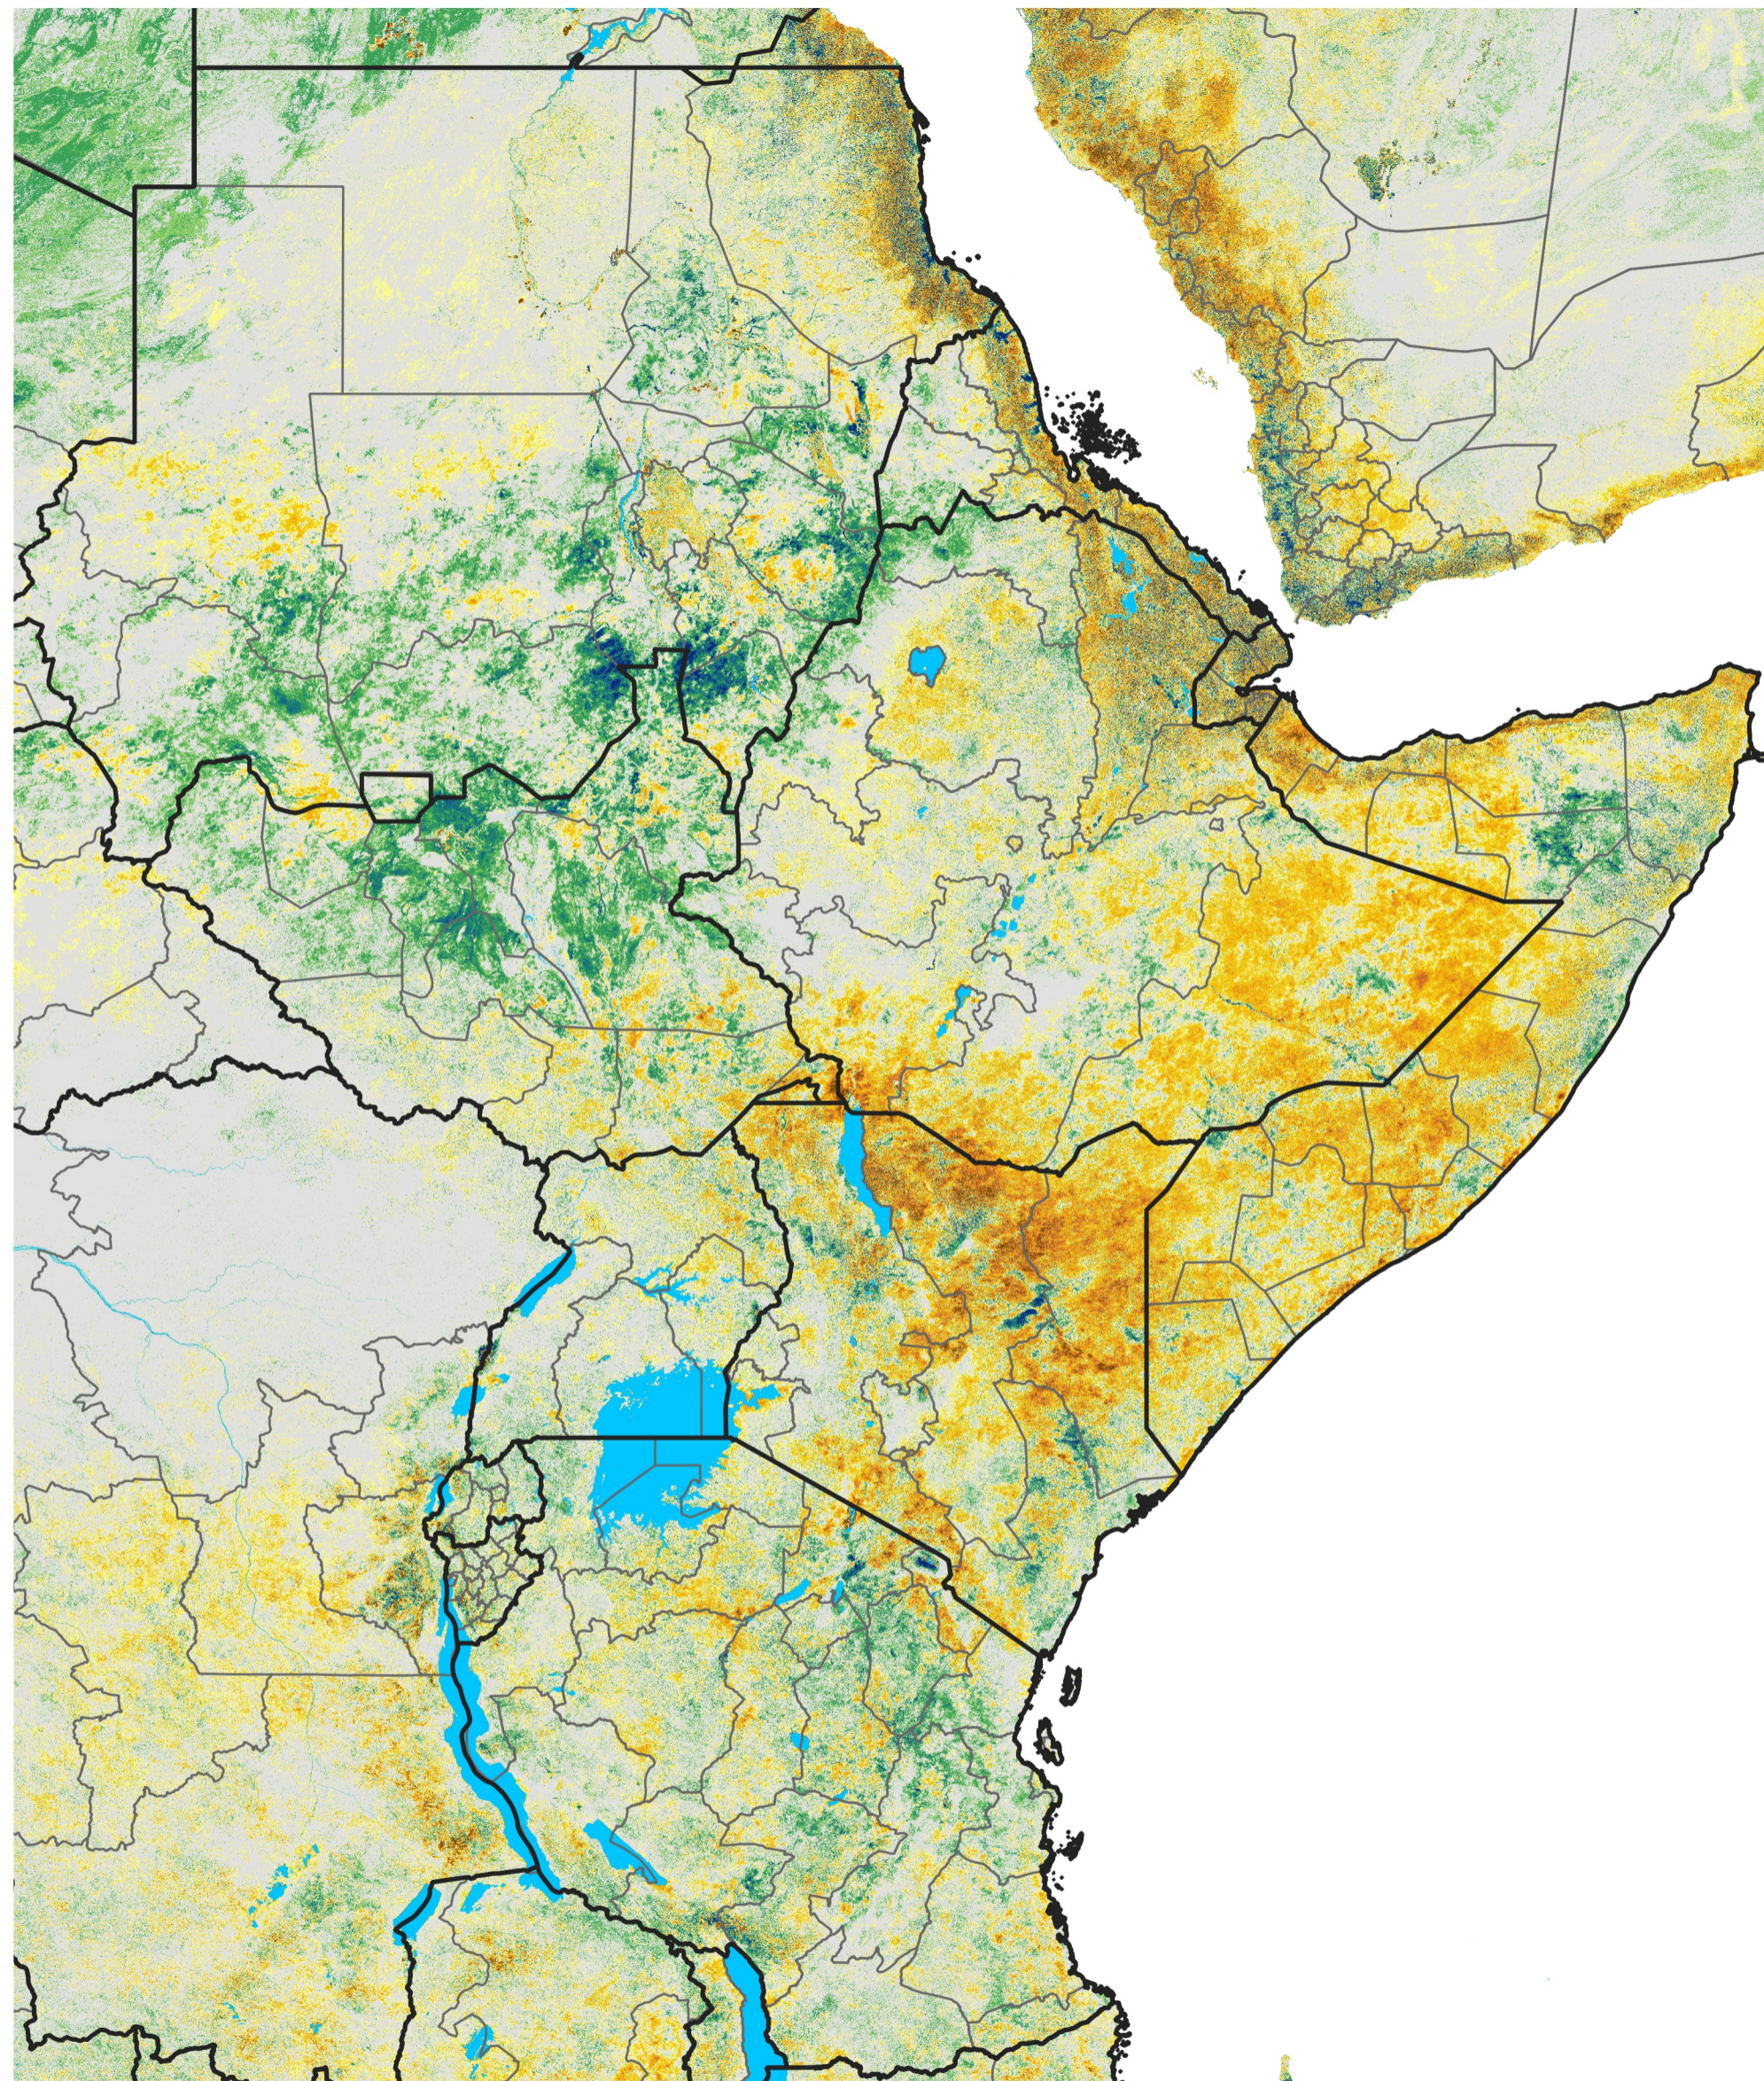

East Africa Percent of Mean NDVI

2015 / Mean (2012 - 2021)

Period 01 / Dec 26, 2014 - Jan 05, 2015

Percent of Normal