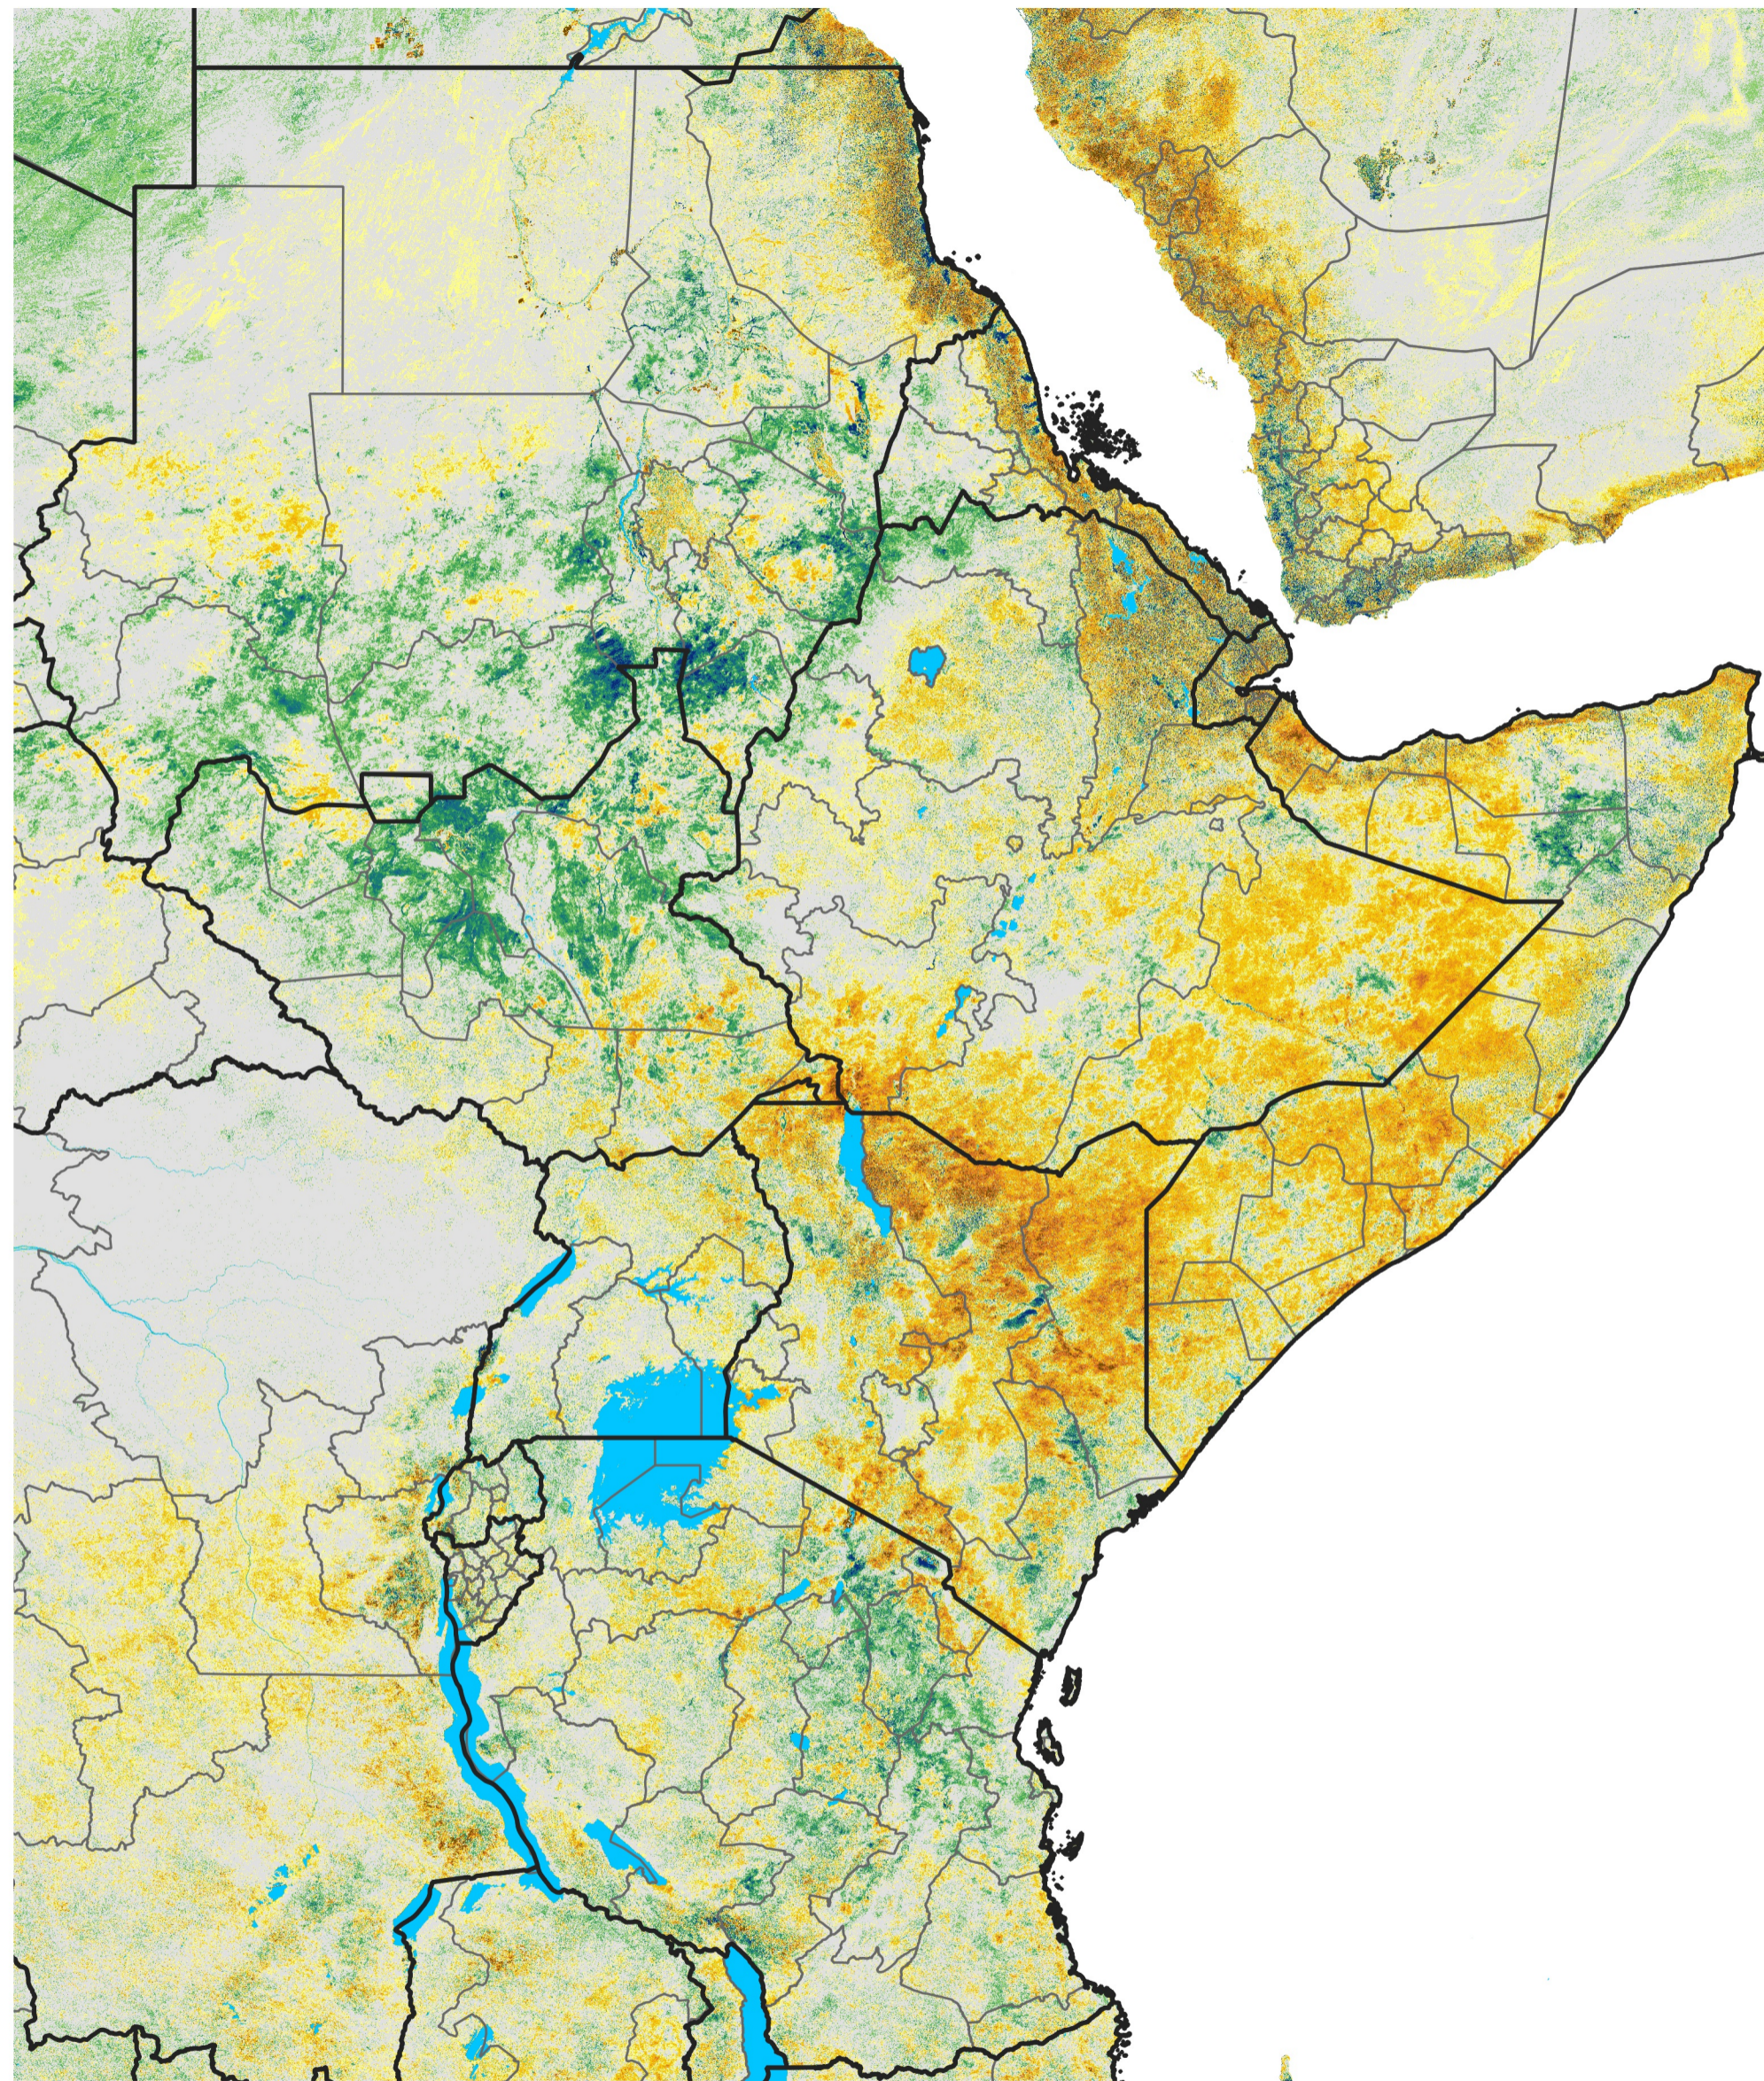

East Africa Percent of Mean NDVI

2015 / Mean (2012 - 2021)

Period 02 / Jan 01 - 10, 2015

Percent of Normal