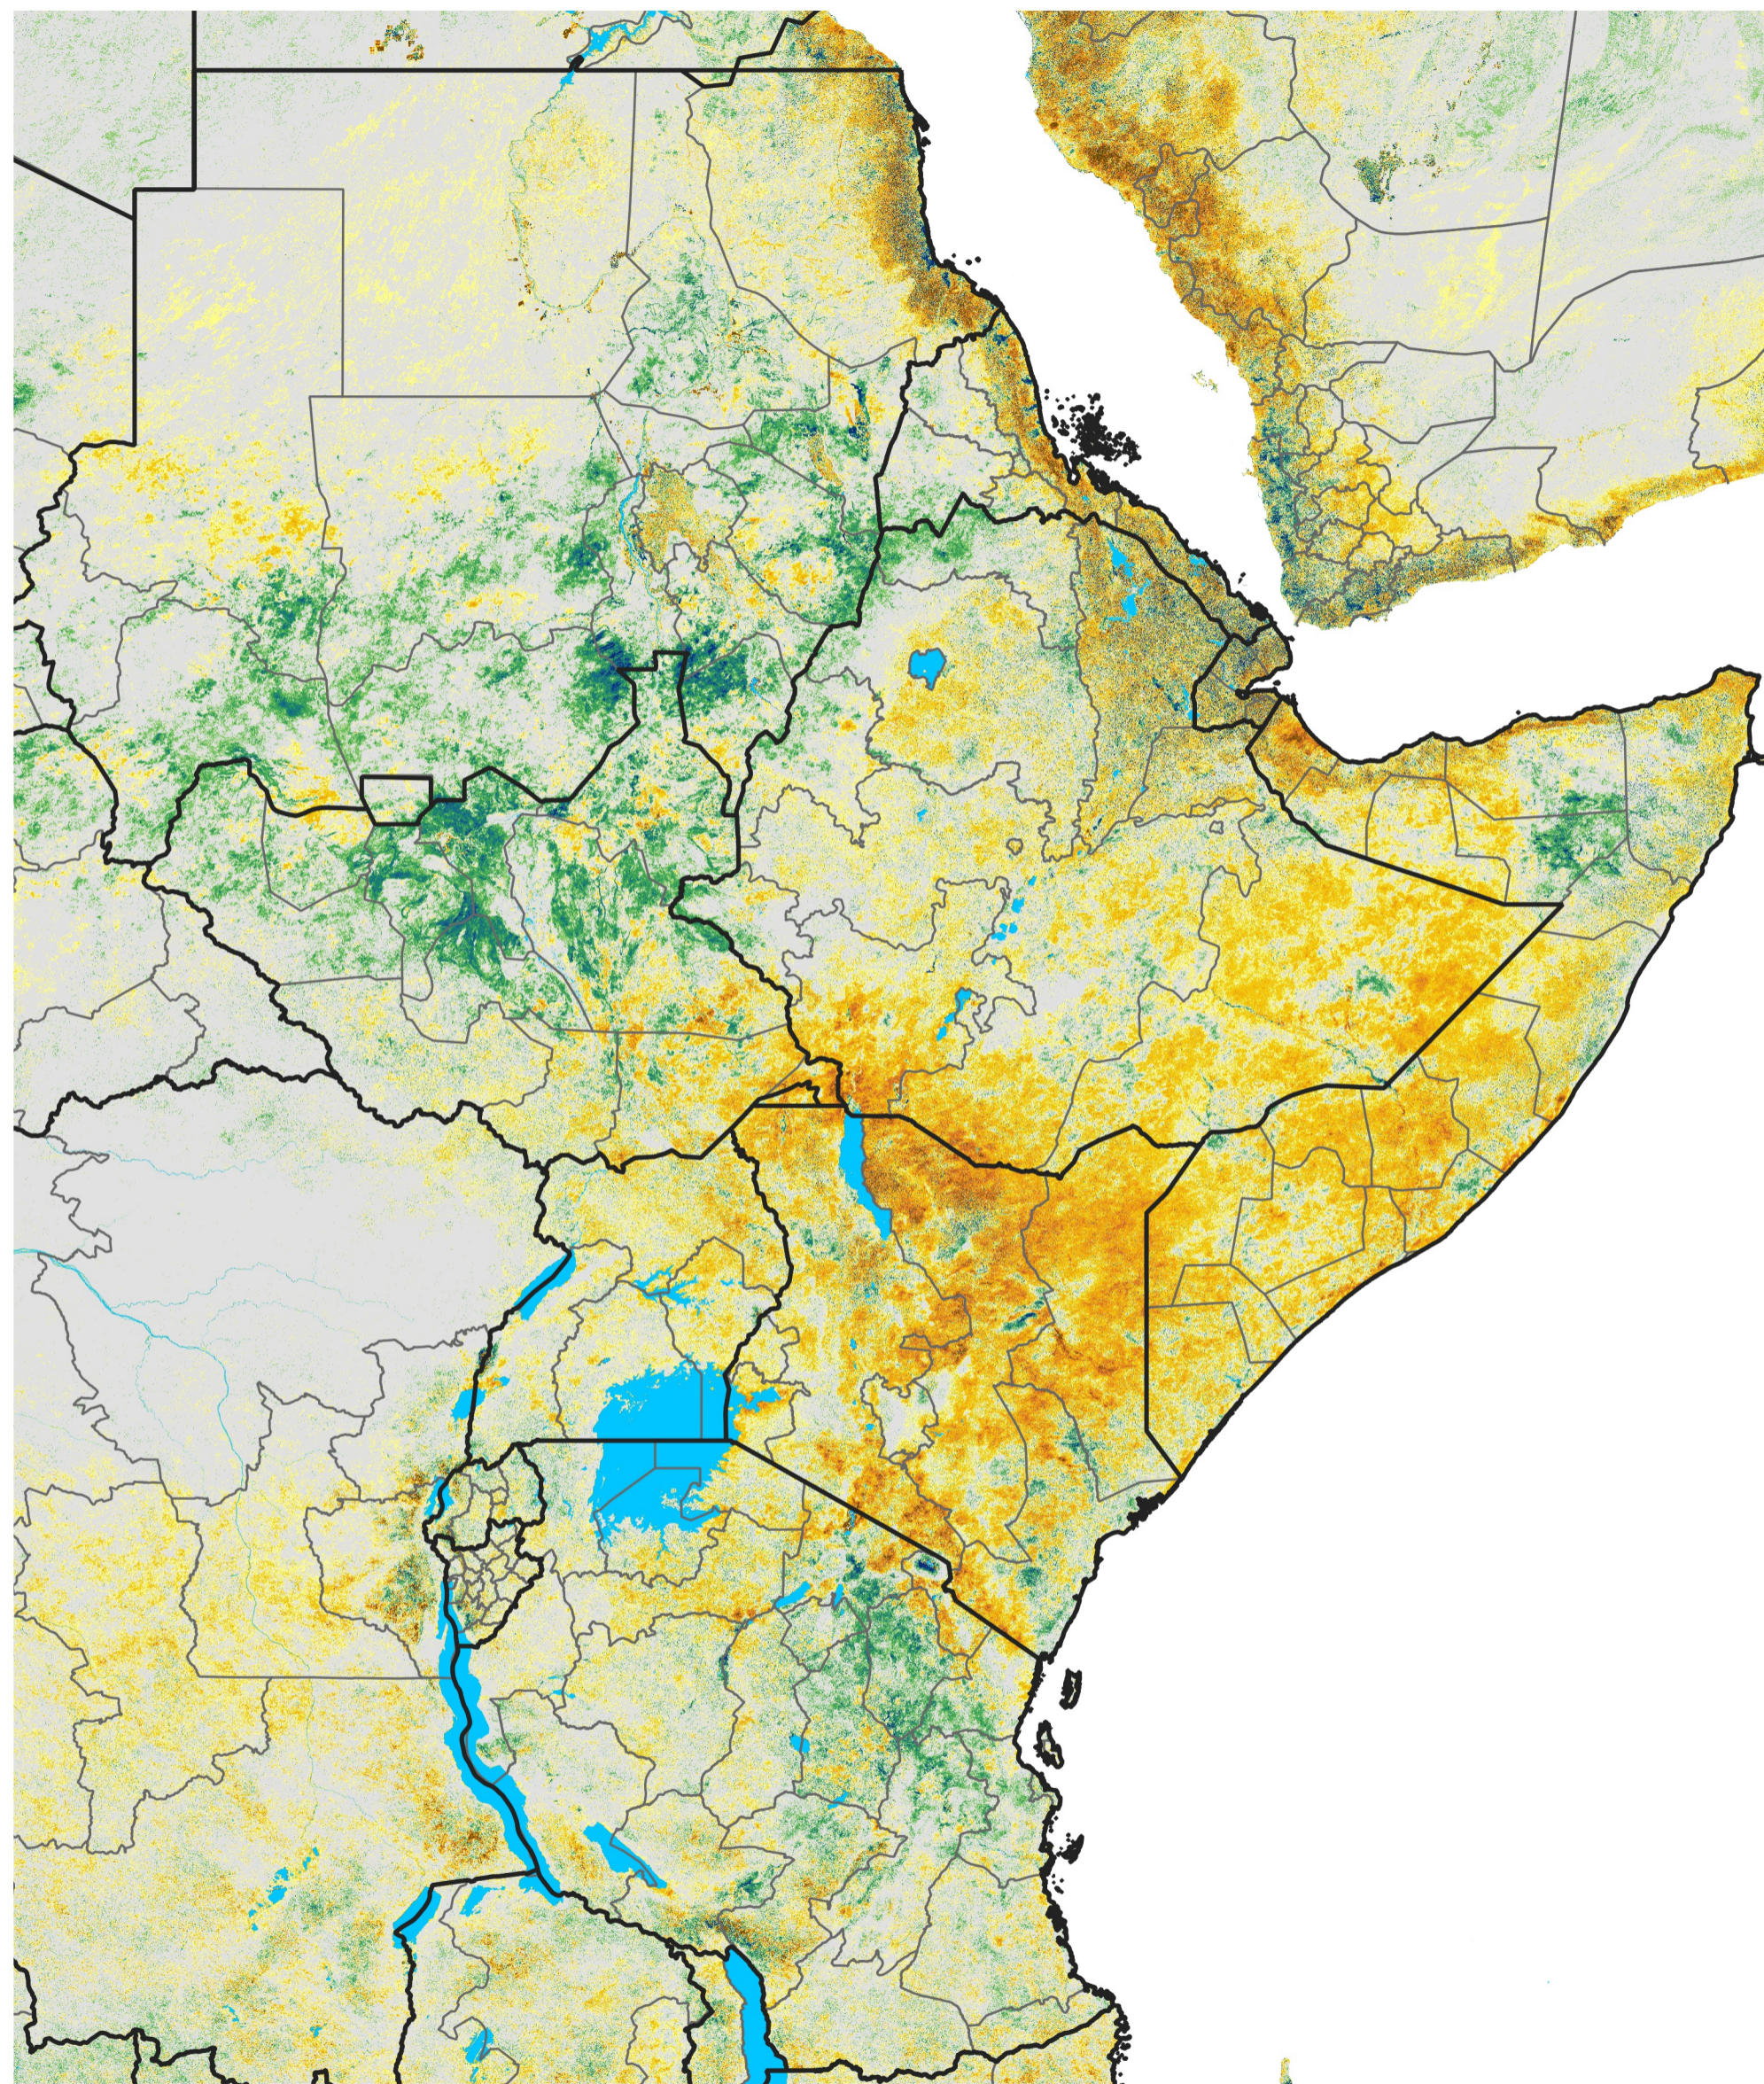

East Africa Percent of Mean NDVI

2015 / Mean (2012 - 2021)

Period 04 / Jan 11 - 20, 2015

Percent of Normal