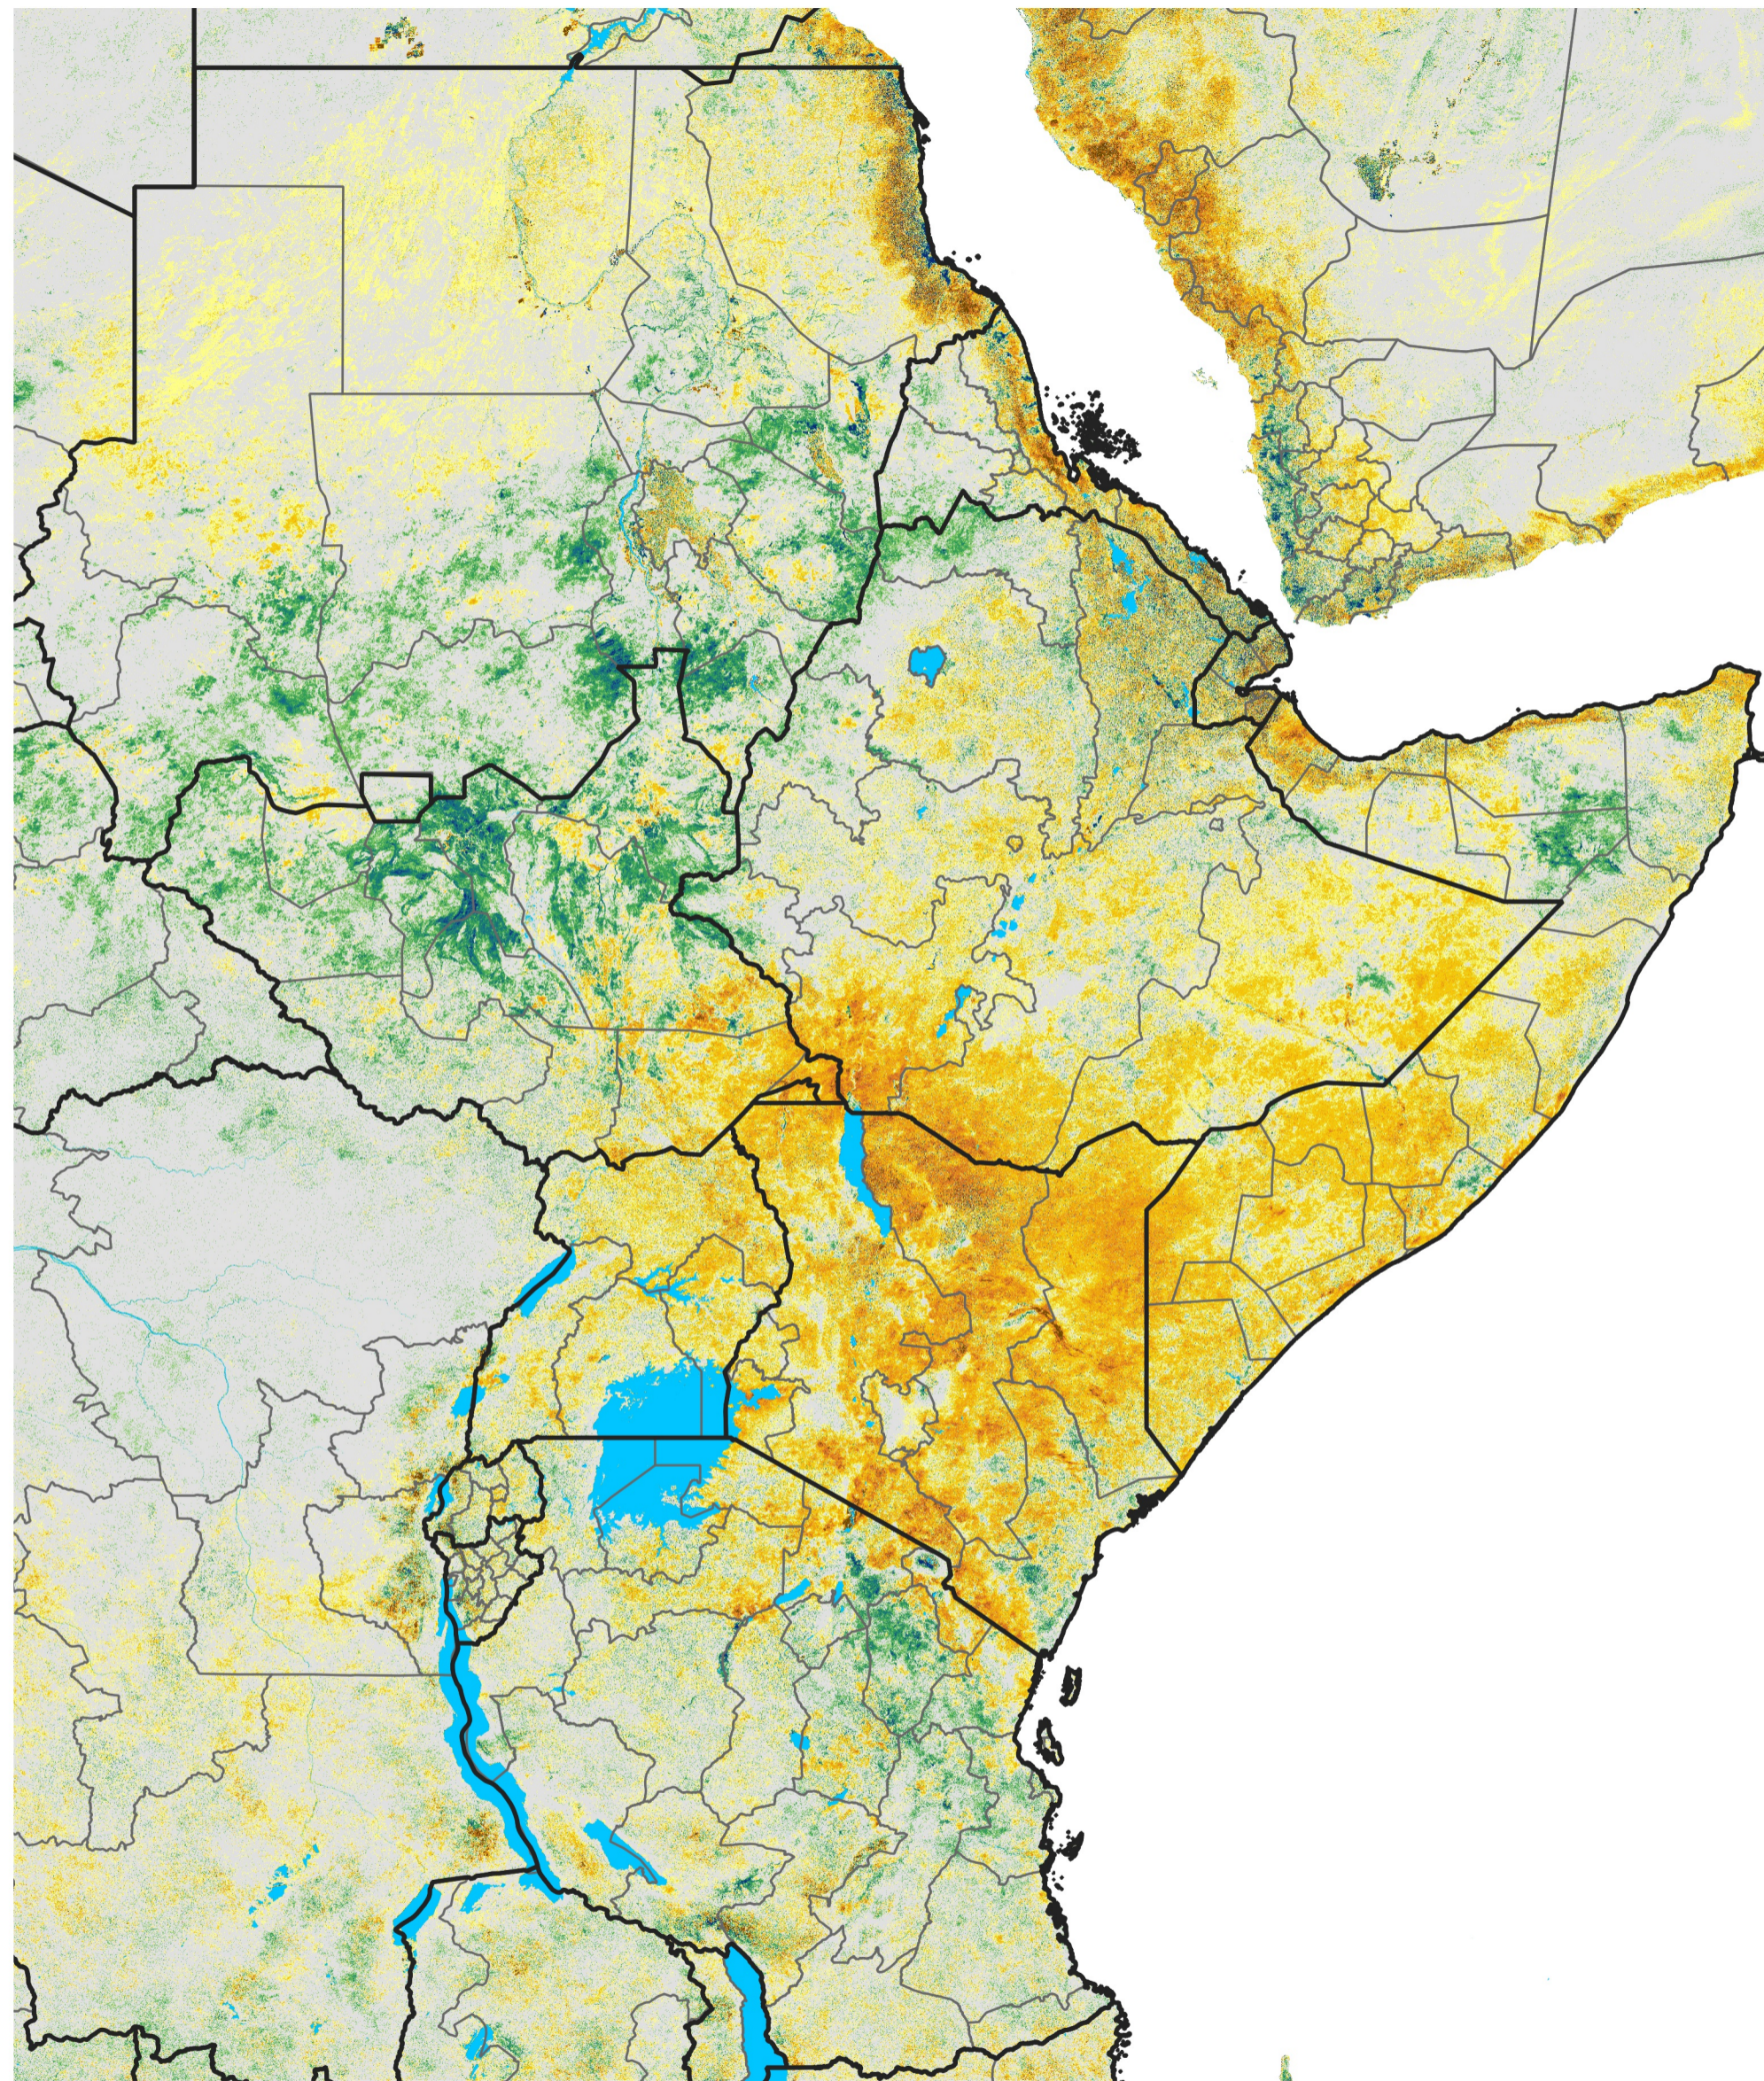

East Africa Percent of Mean NDVI

2015 / Mean (2012 - 2021)

Period 07 / Jan 26 - Feb 05, 2015

Percent of Normal