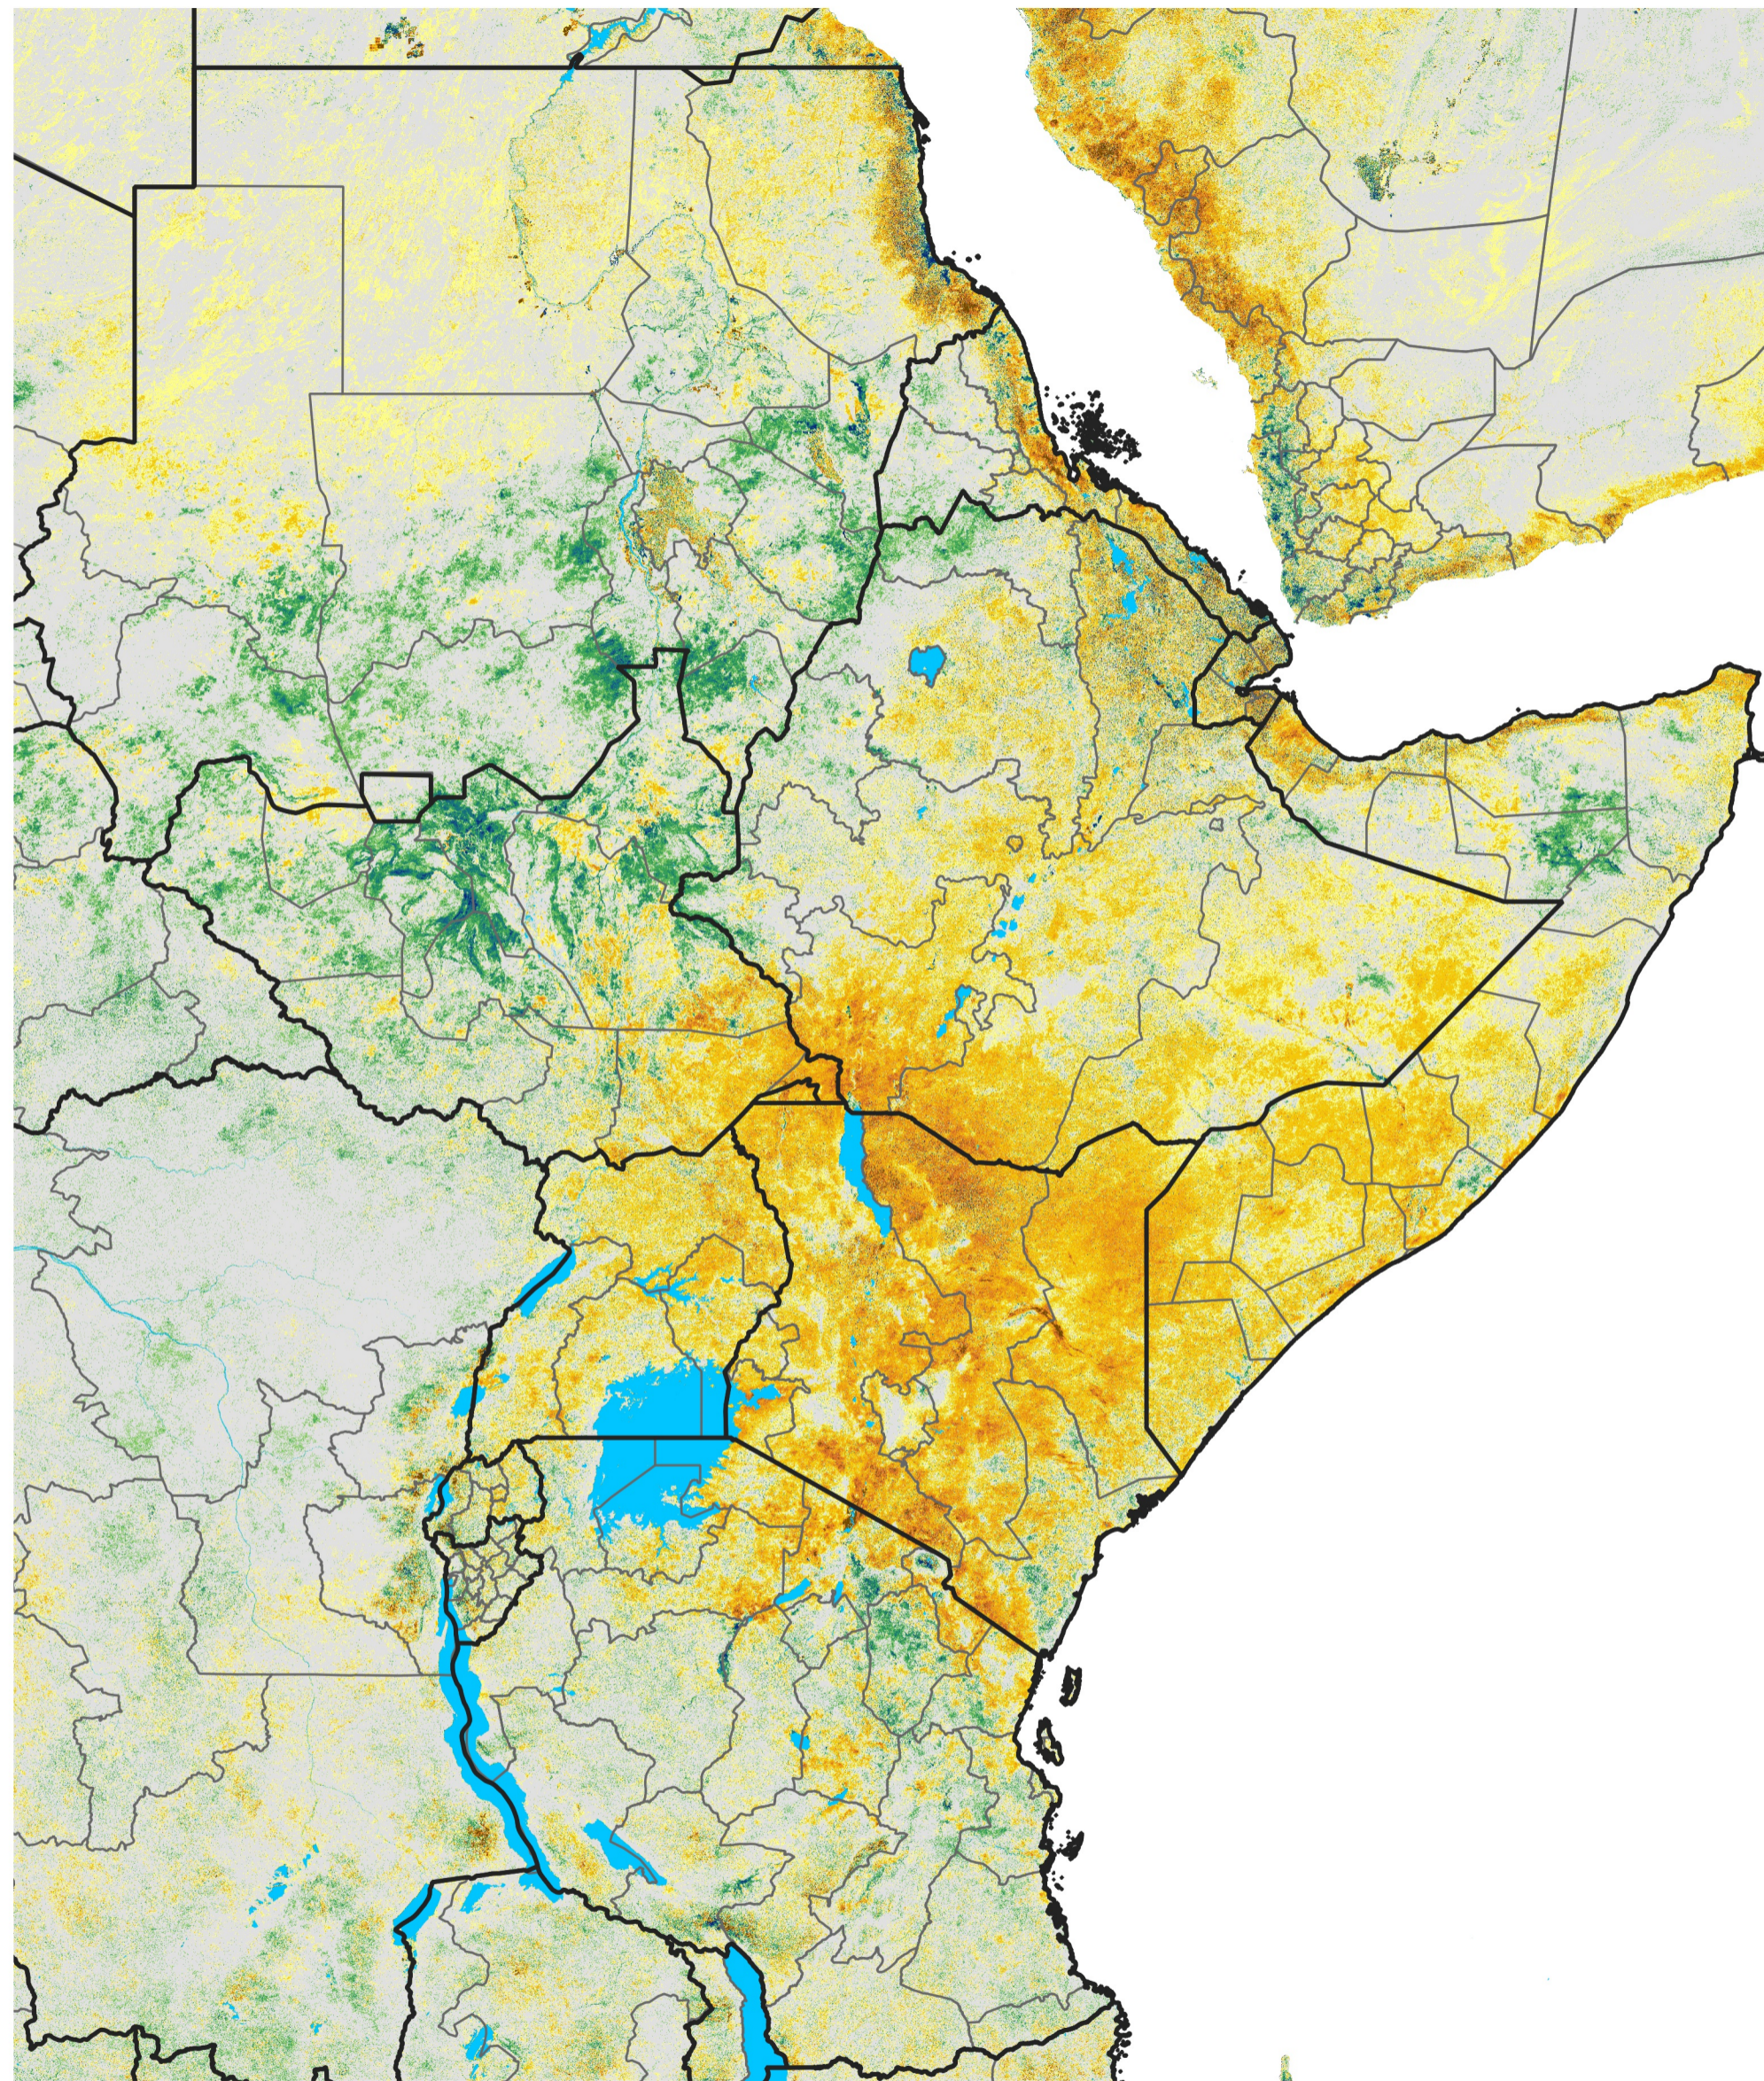

East Africa Percent of Mean NDVI

2015 / Mean (2012 - 2021)

Period 09 / Feb 06 - 15, 2015

Percent of Normal