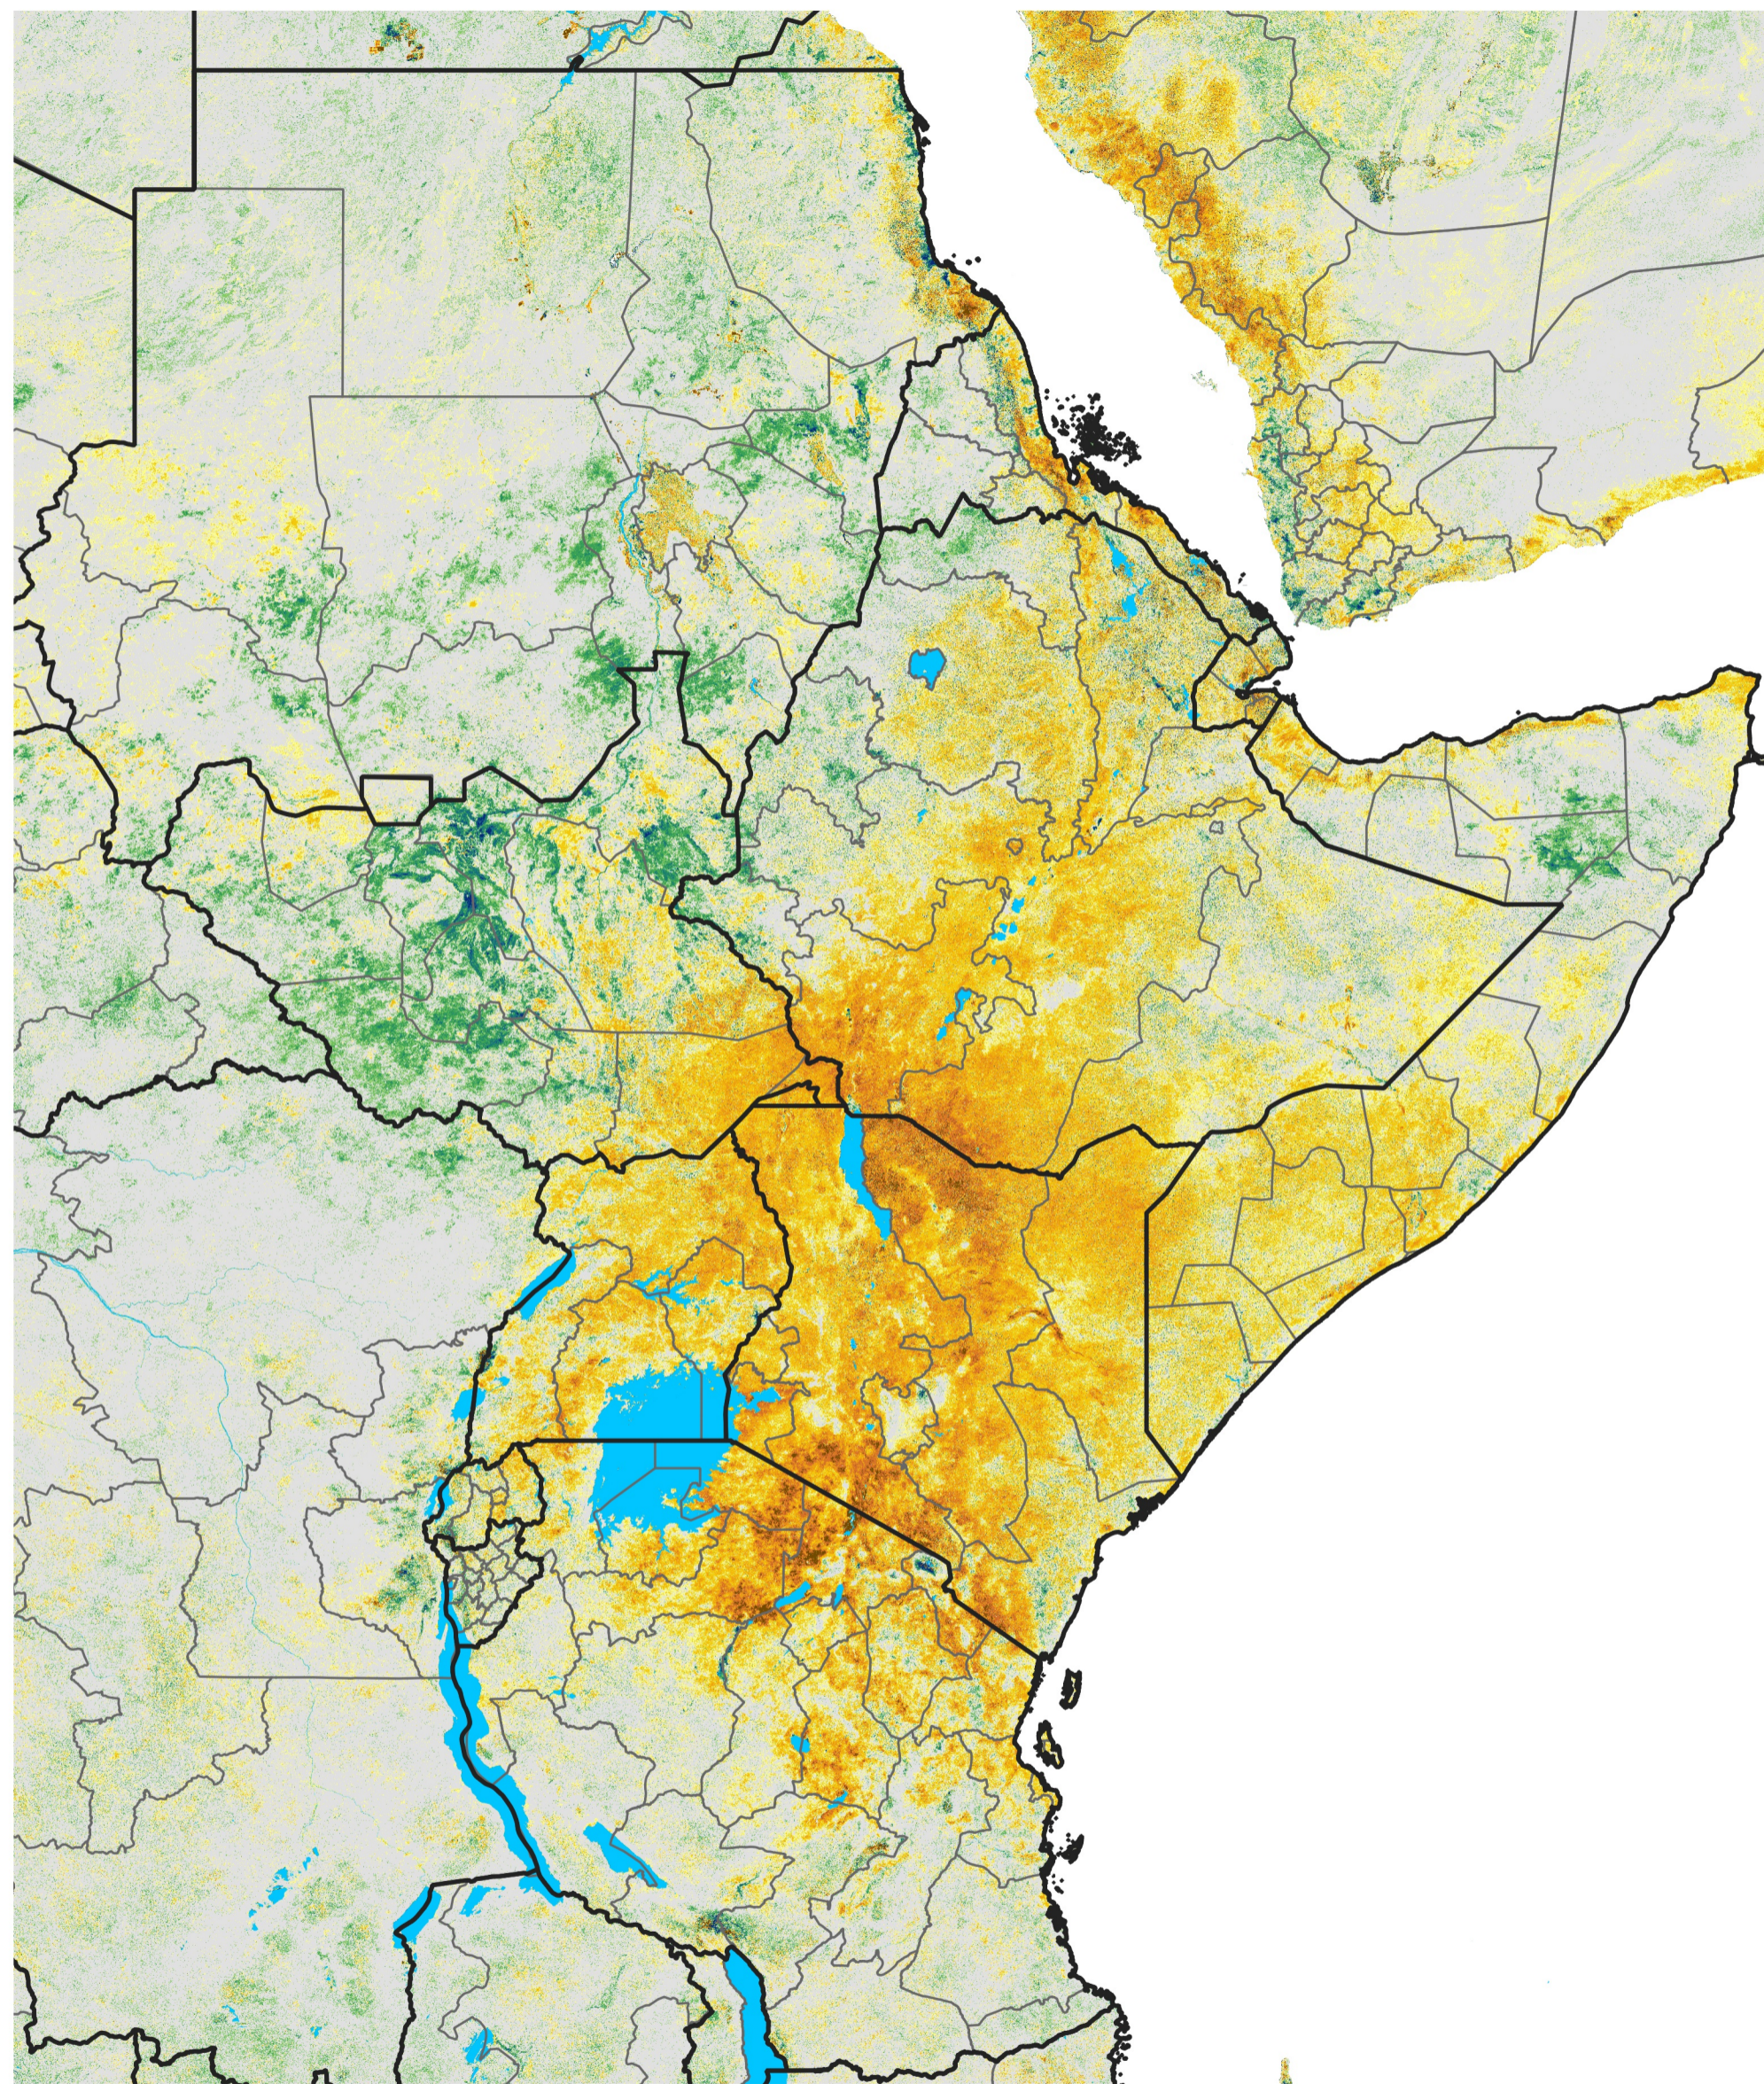

East Africa Percent of Mean NDVI

2015 / Mean (2012 - 2021)
Period 14 / Mar 01 - 10, 2015

Percent of Normal