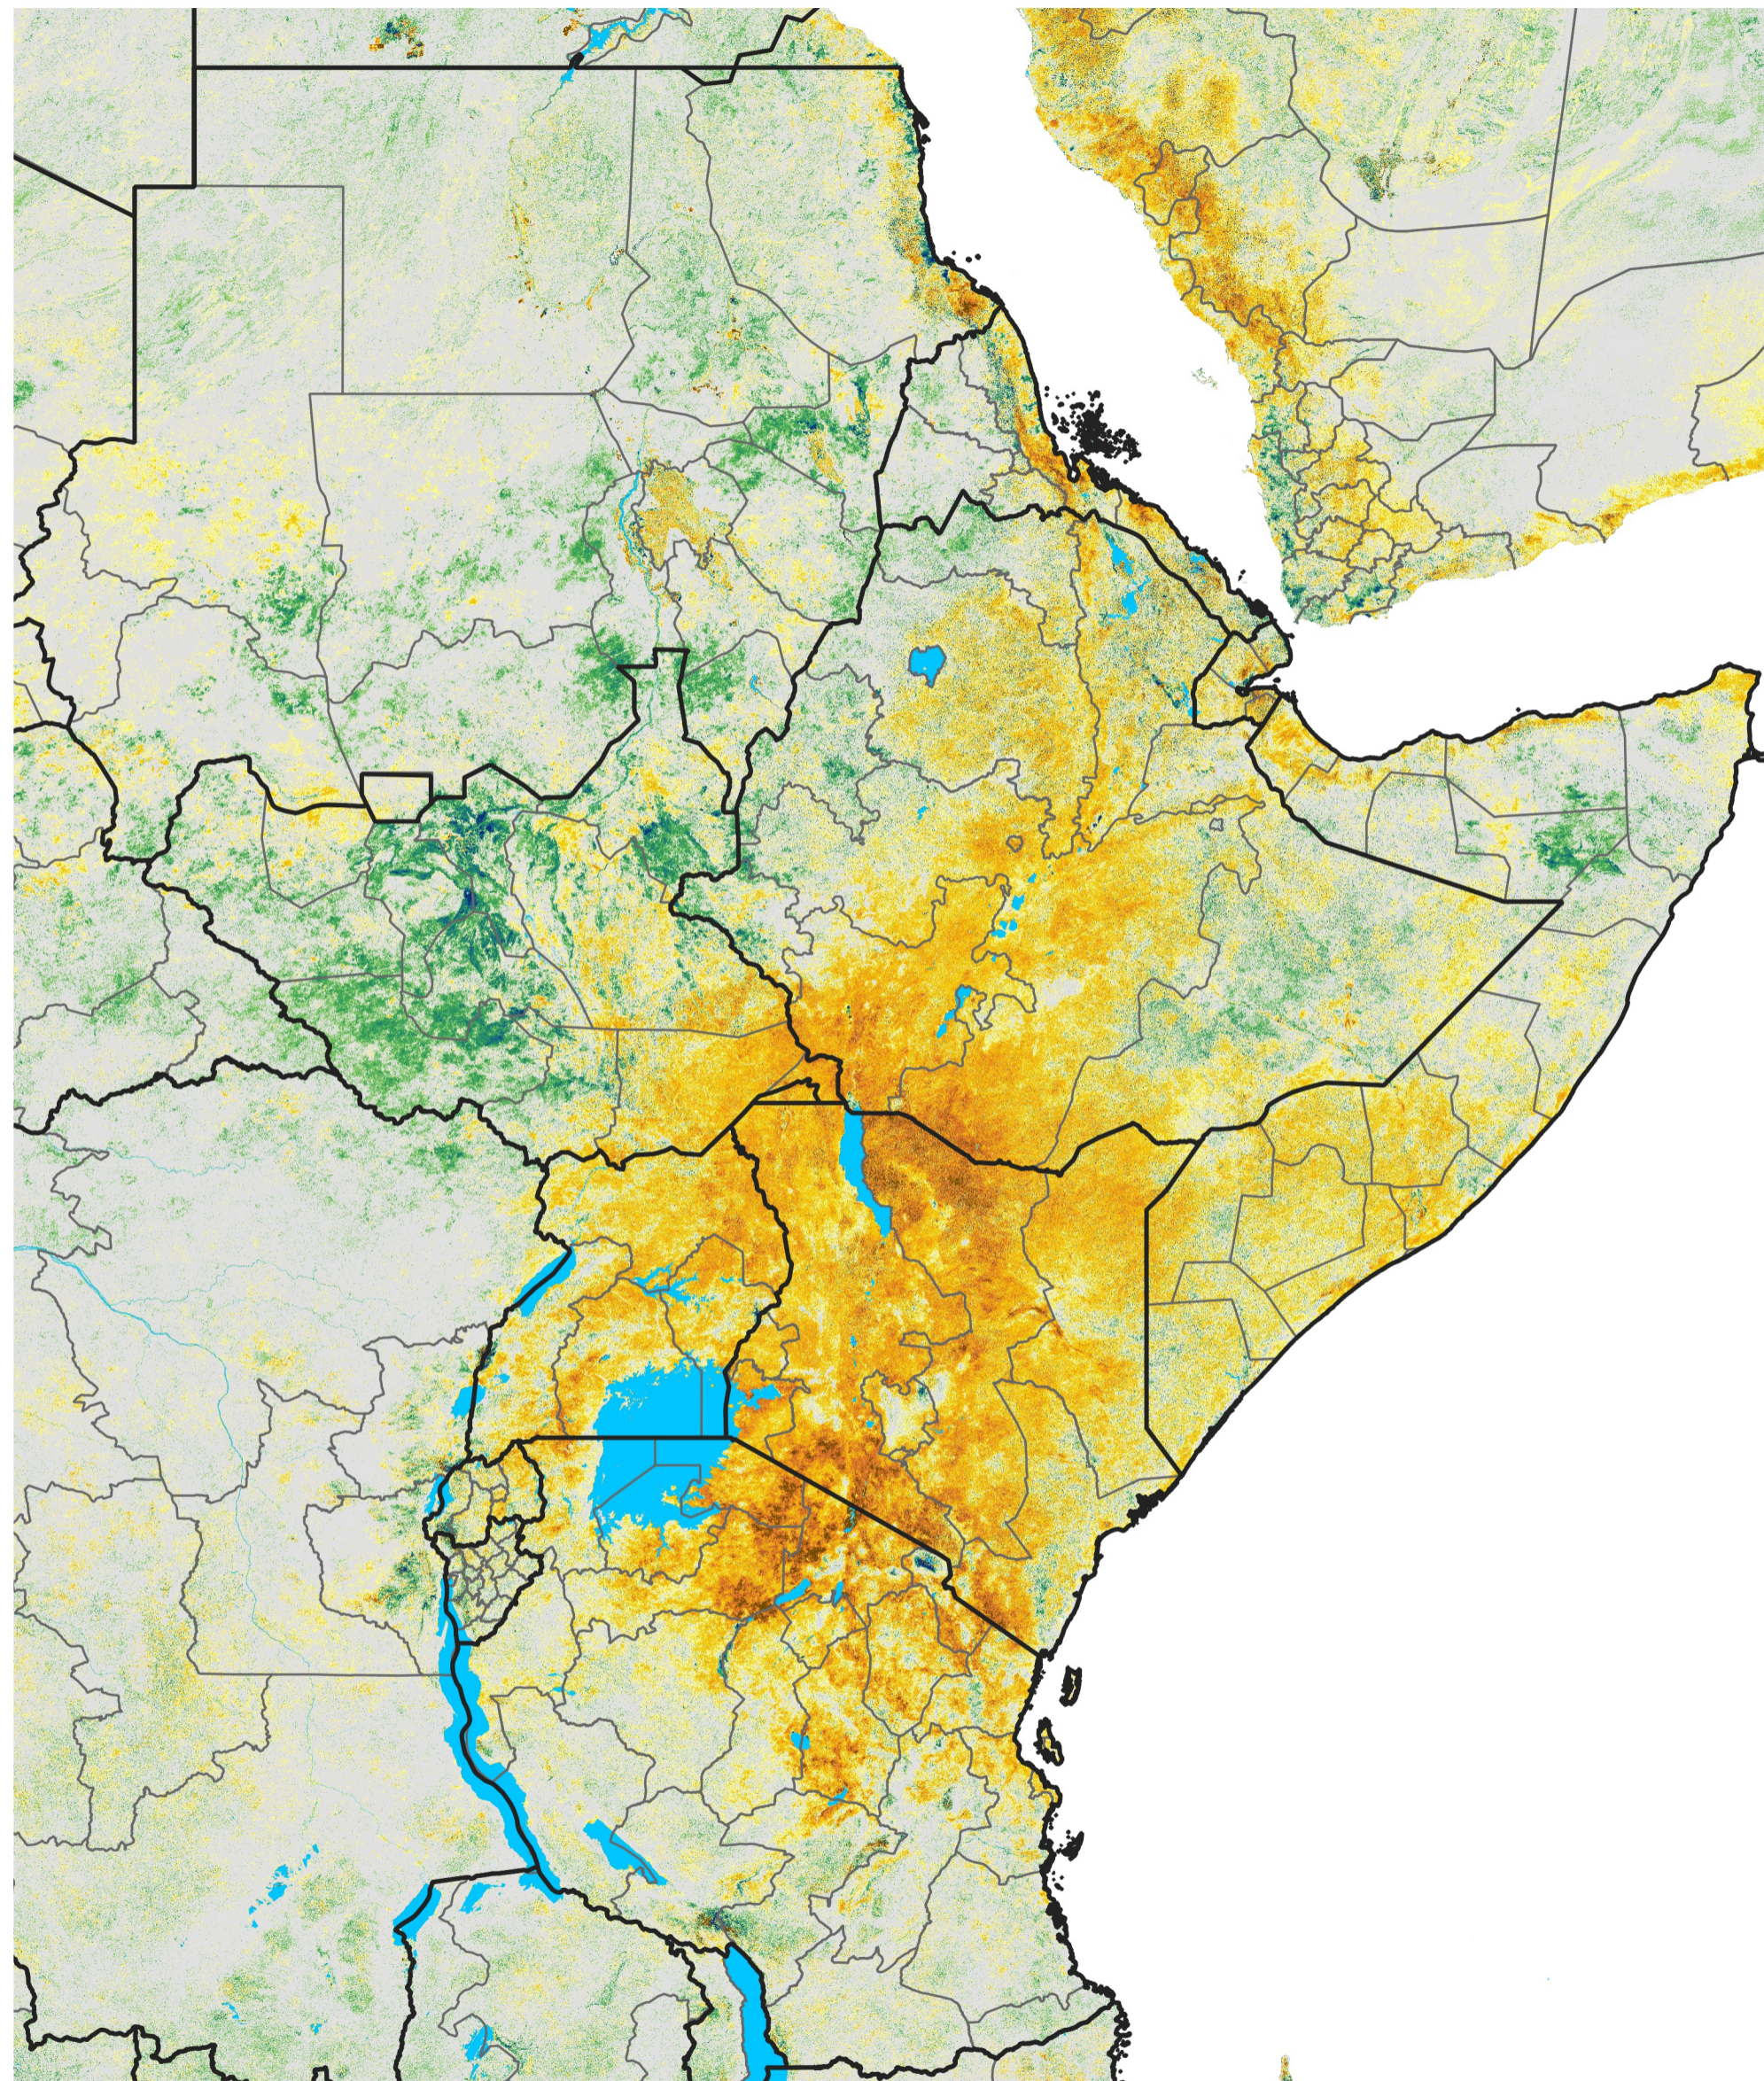

East Africa Percent of Mean NDVI

2015 / Mean (2012 - 2021)

Period 15 / Mar 06 - 15, 2015

Percent of Normal