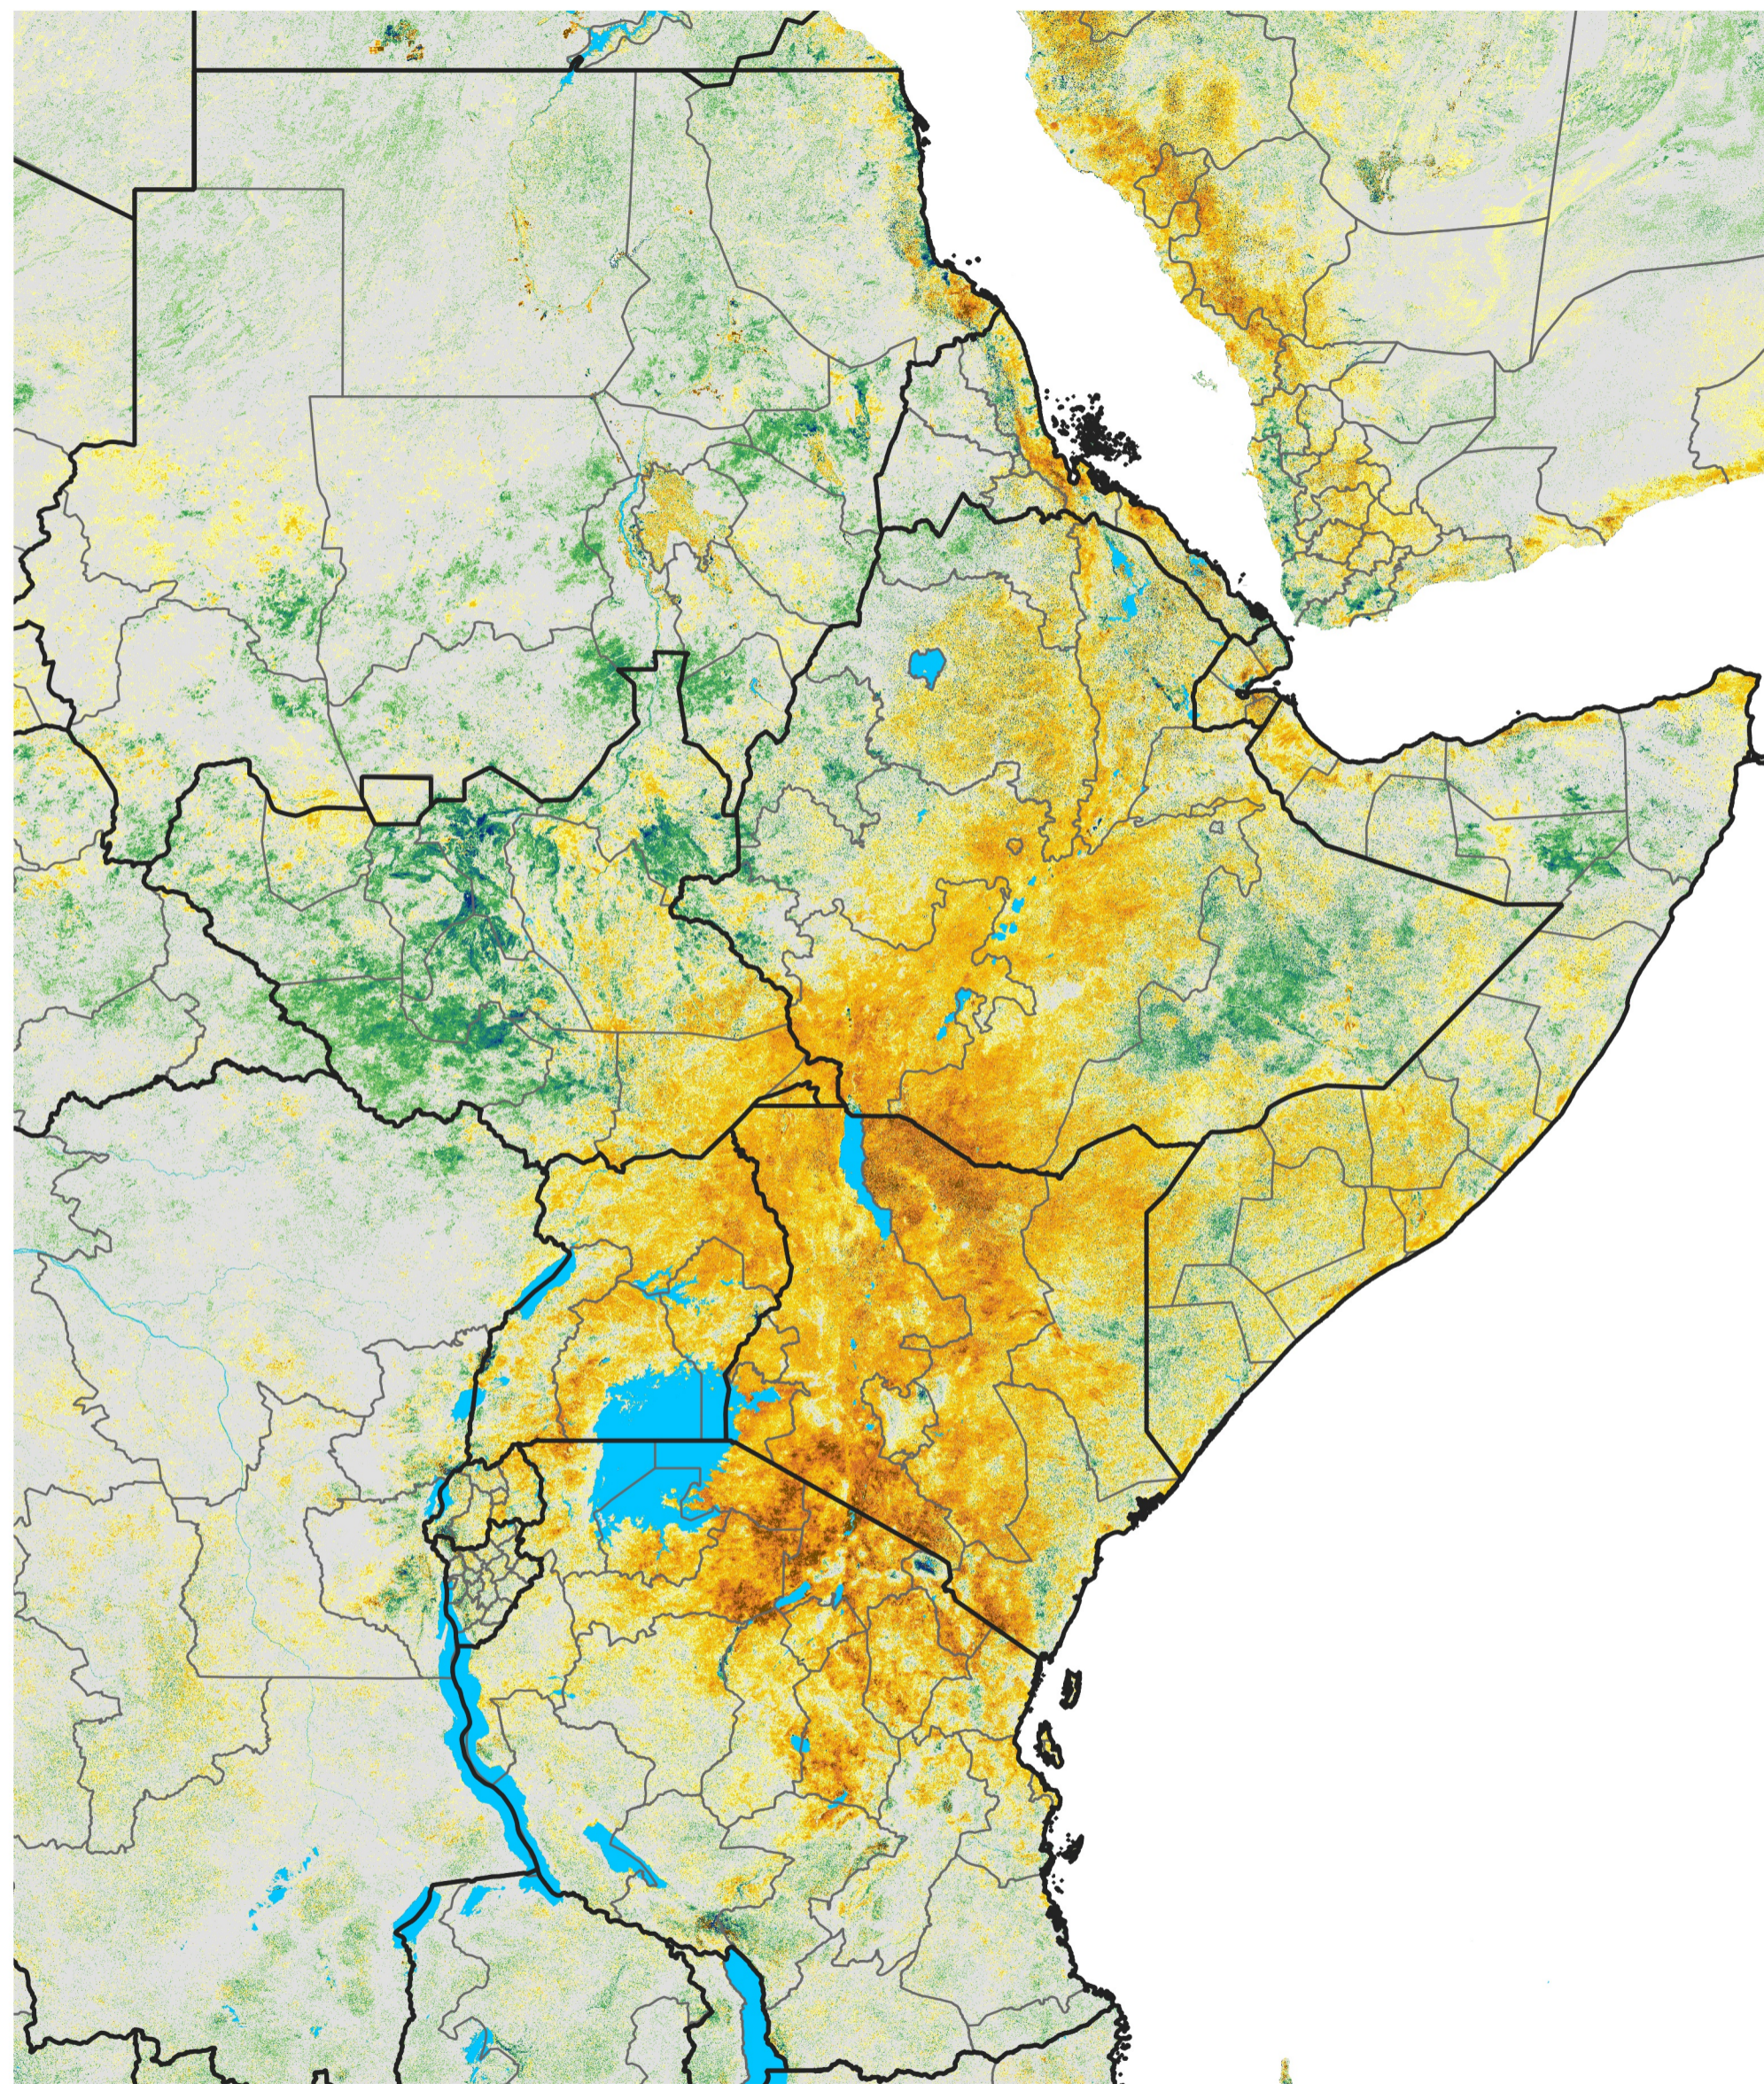

East Africa Percent of Mean NDVI

2015 / Mean (2012 - 2021)
Period 16 / Mar 11 - 20, 2015

Percent of Normal