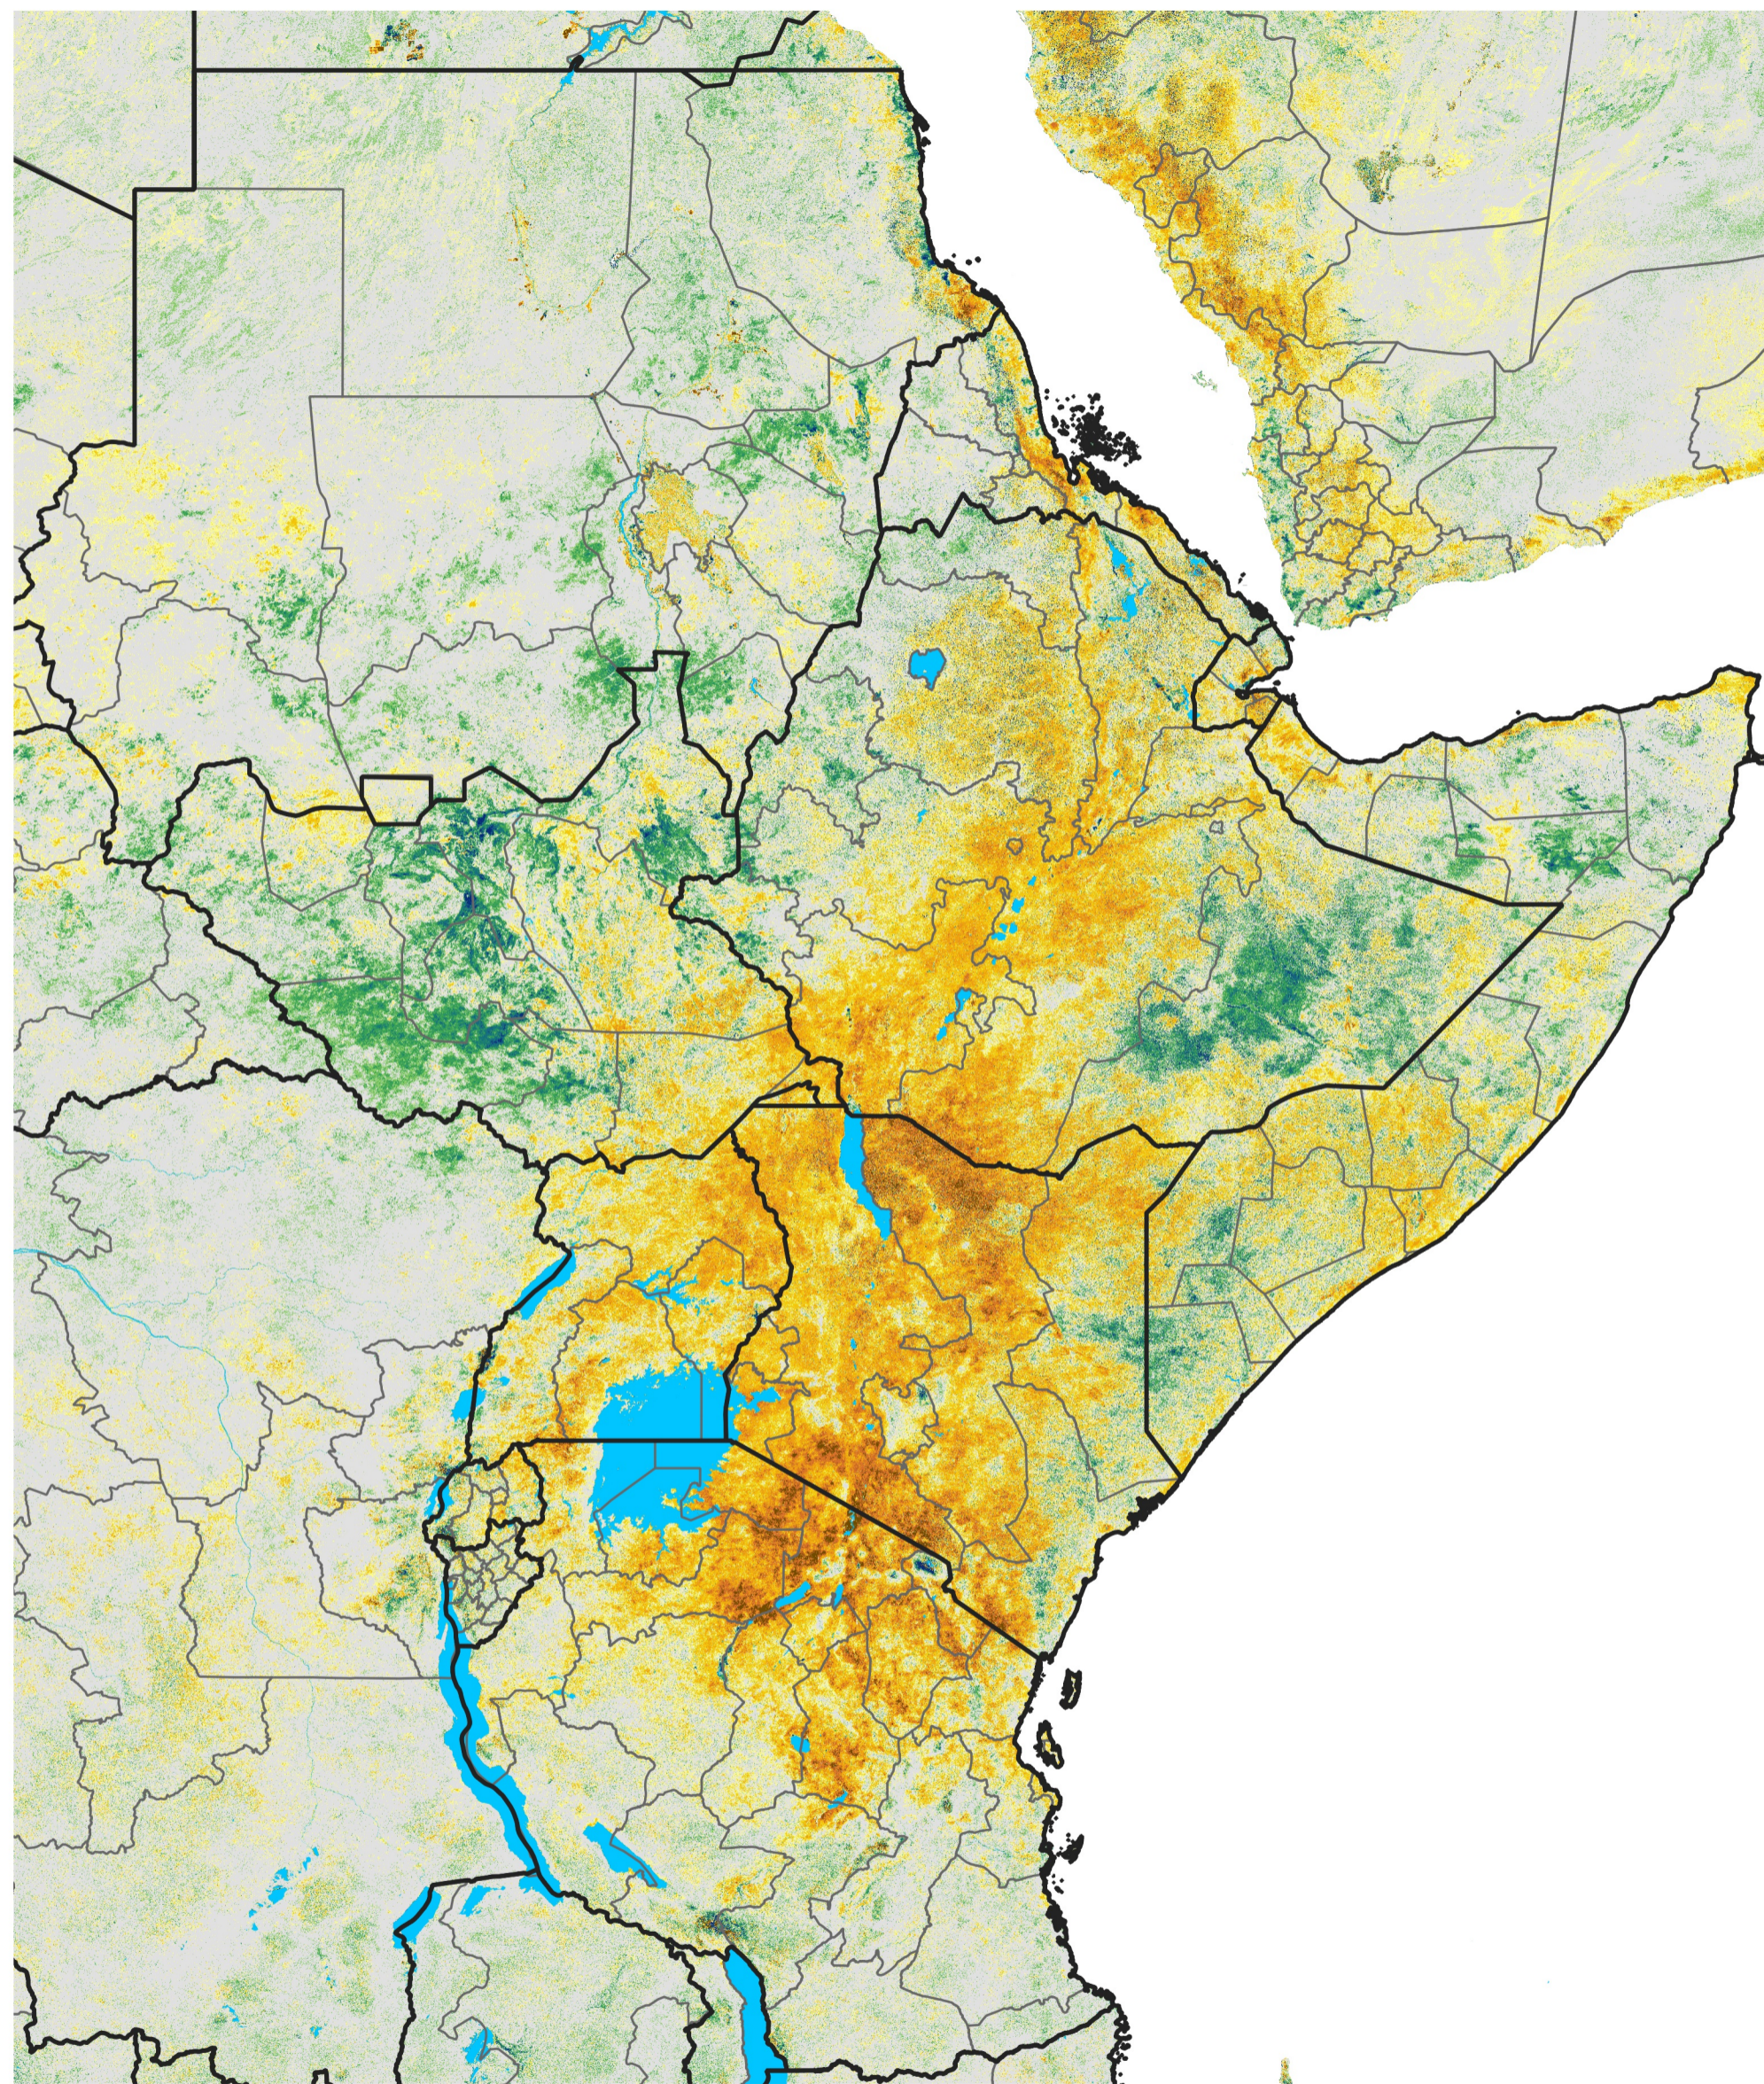

East Africa Percent of Mean NDVI

2015 / Mean (2012 - 2021)
Period 17 / Mar 16 - 25, 2015

Percent of Normal