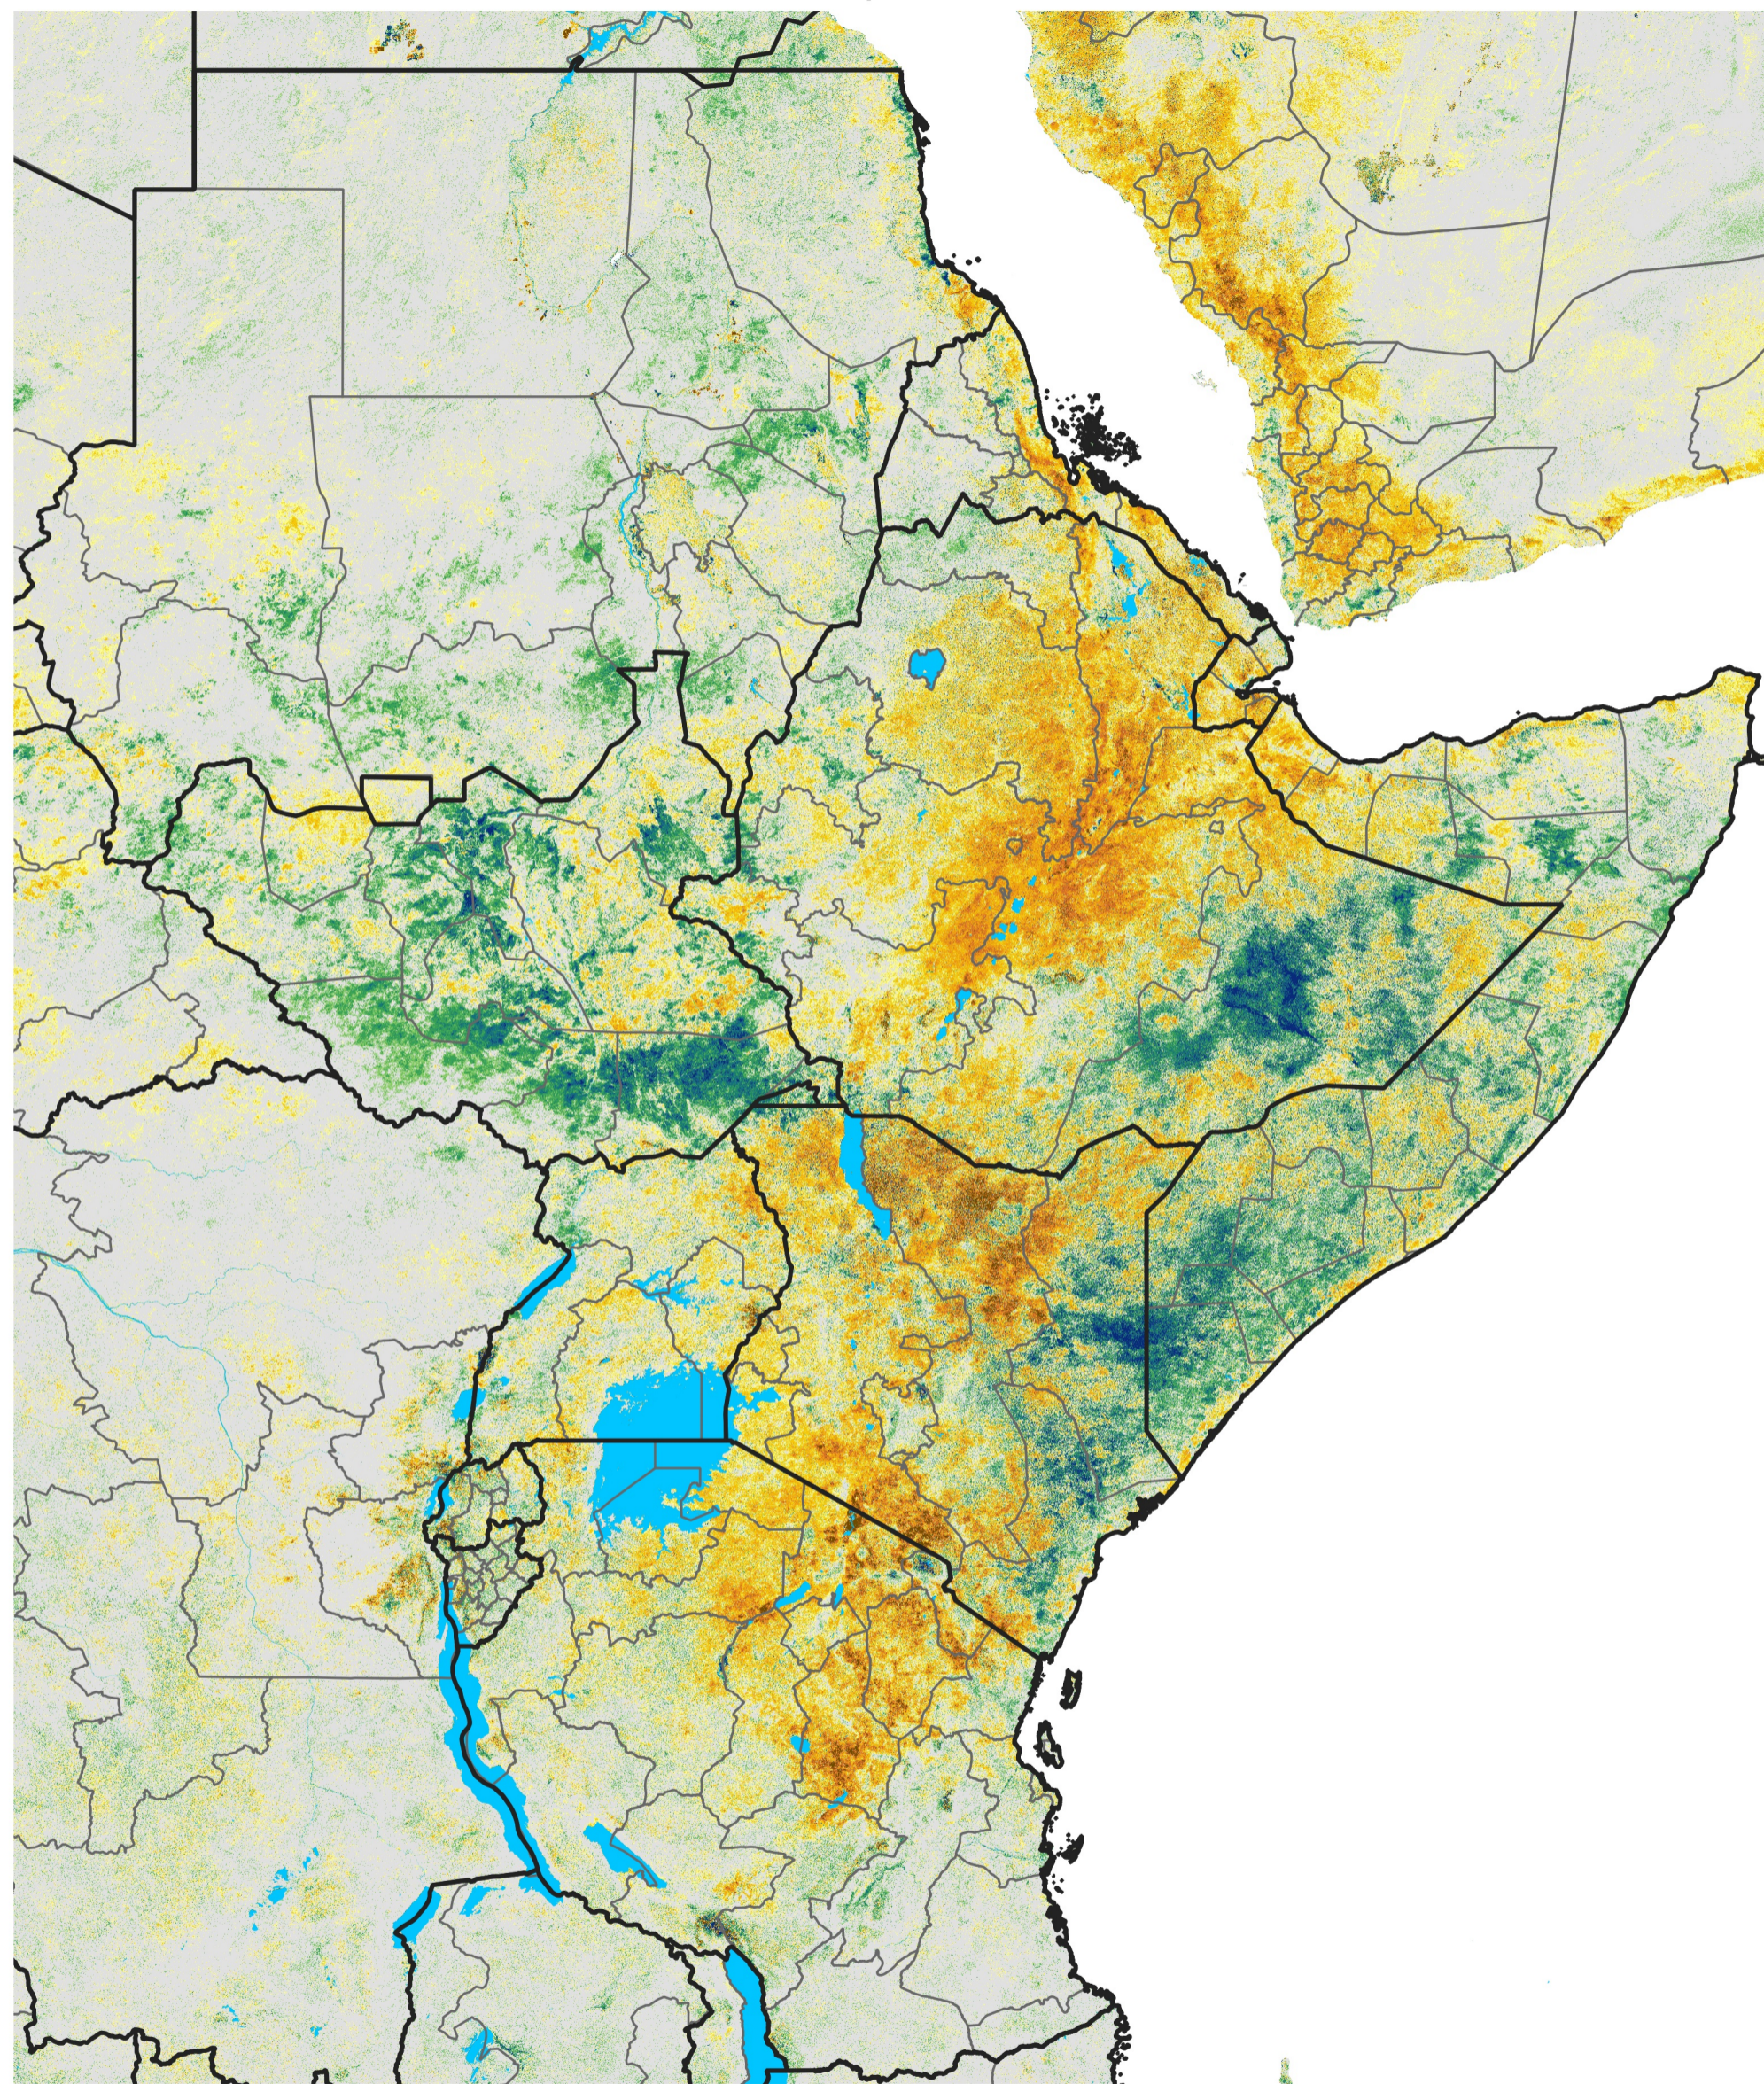

East Africa Percent of Mean NDVI

2015 / Mean (2012 - 2021)

Period 21 / Apr 06 - 15, 2015

Percent of Normal