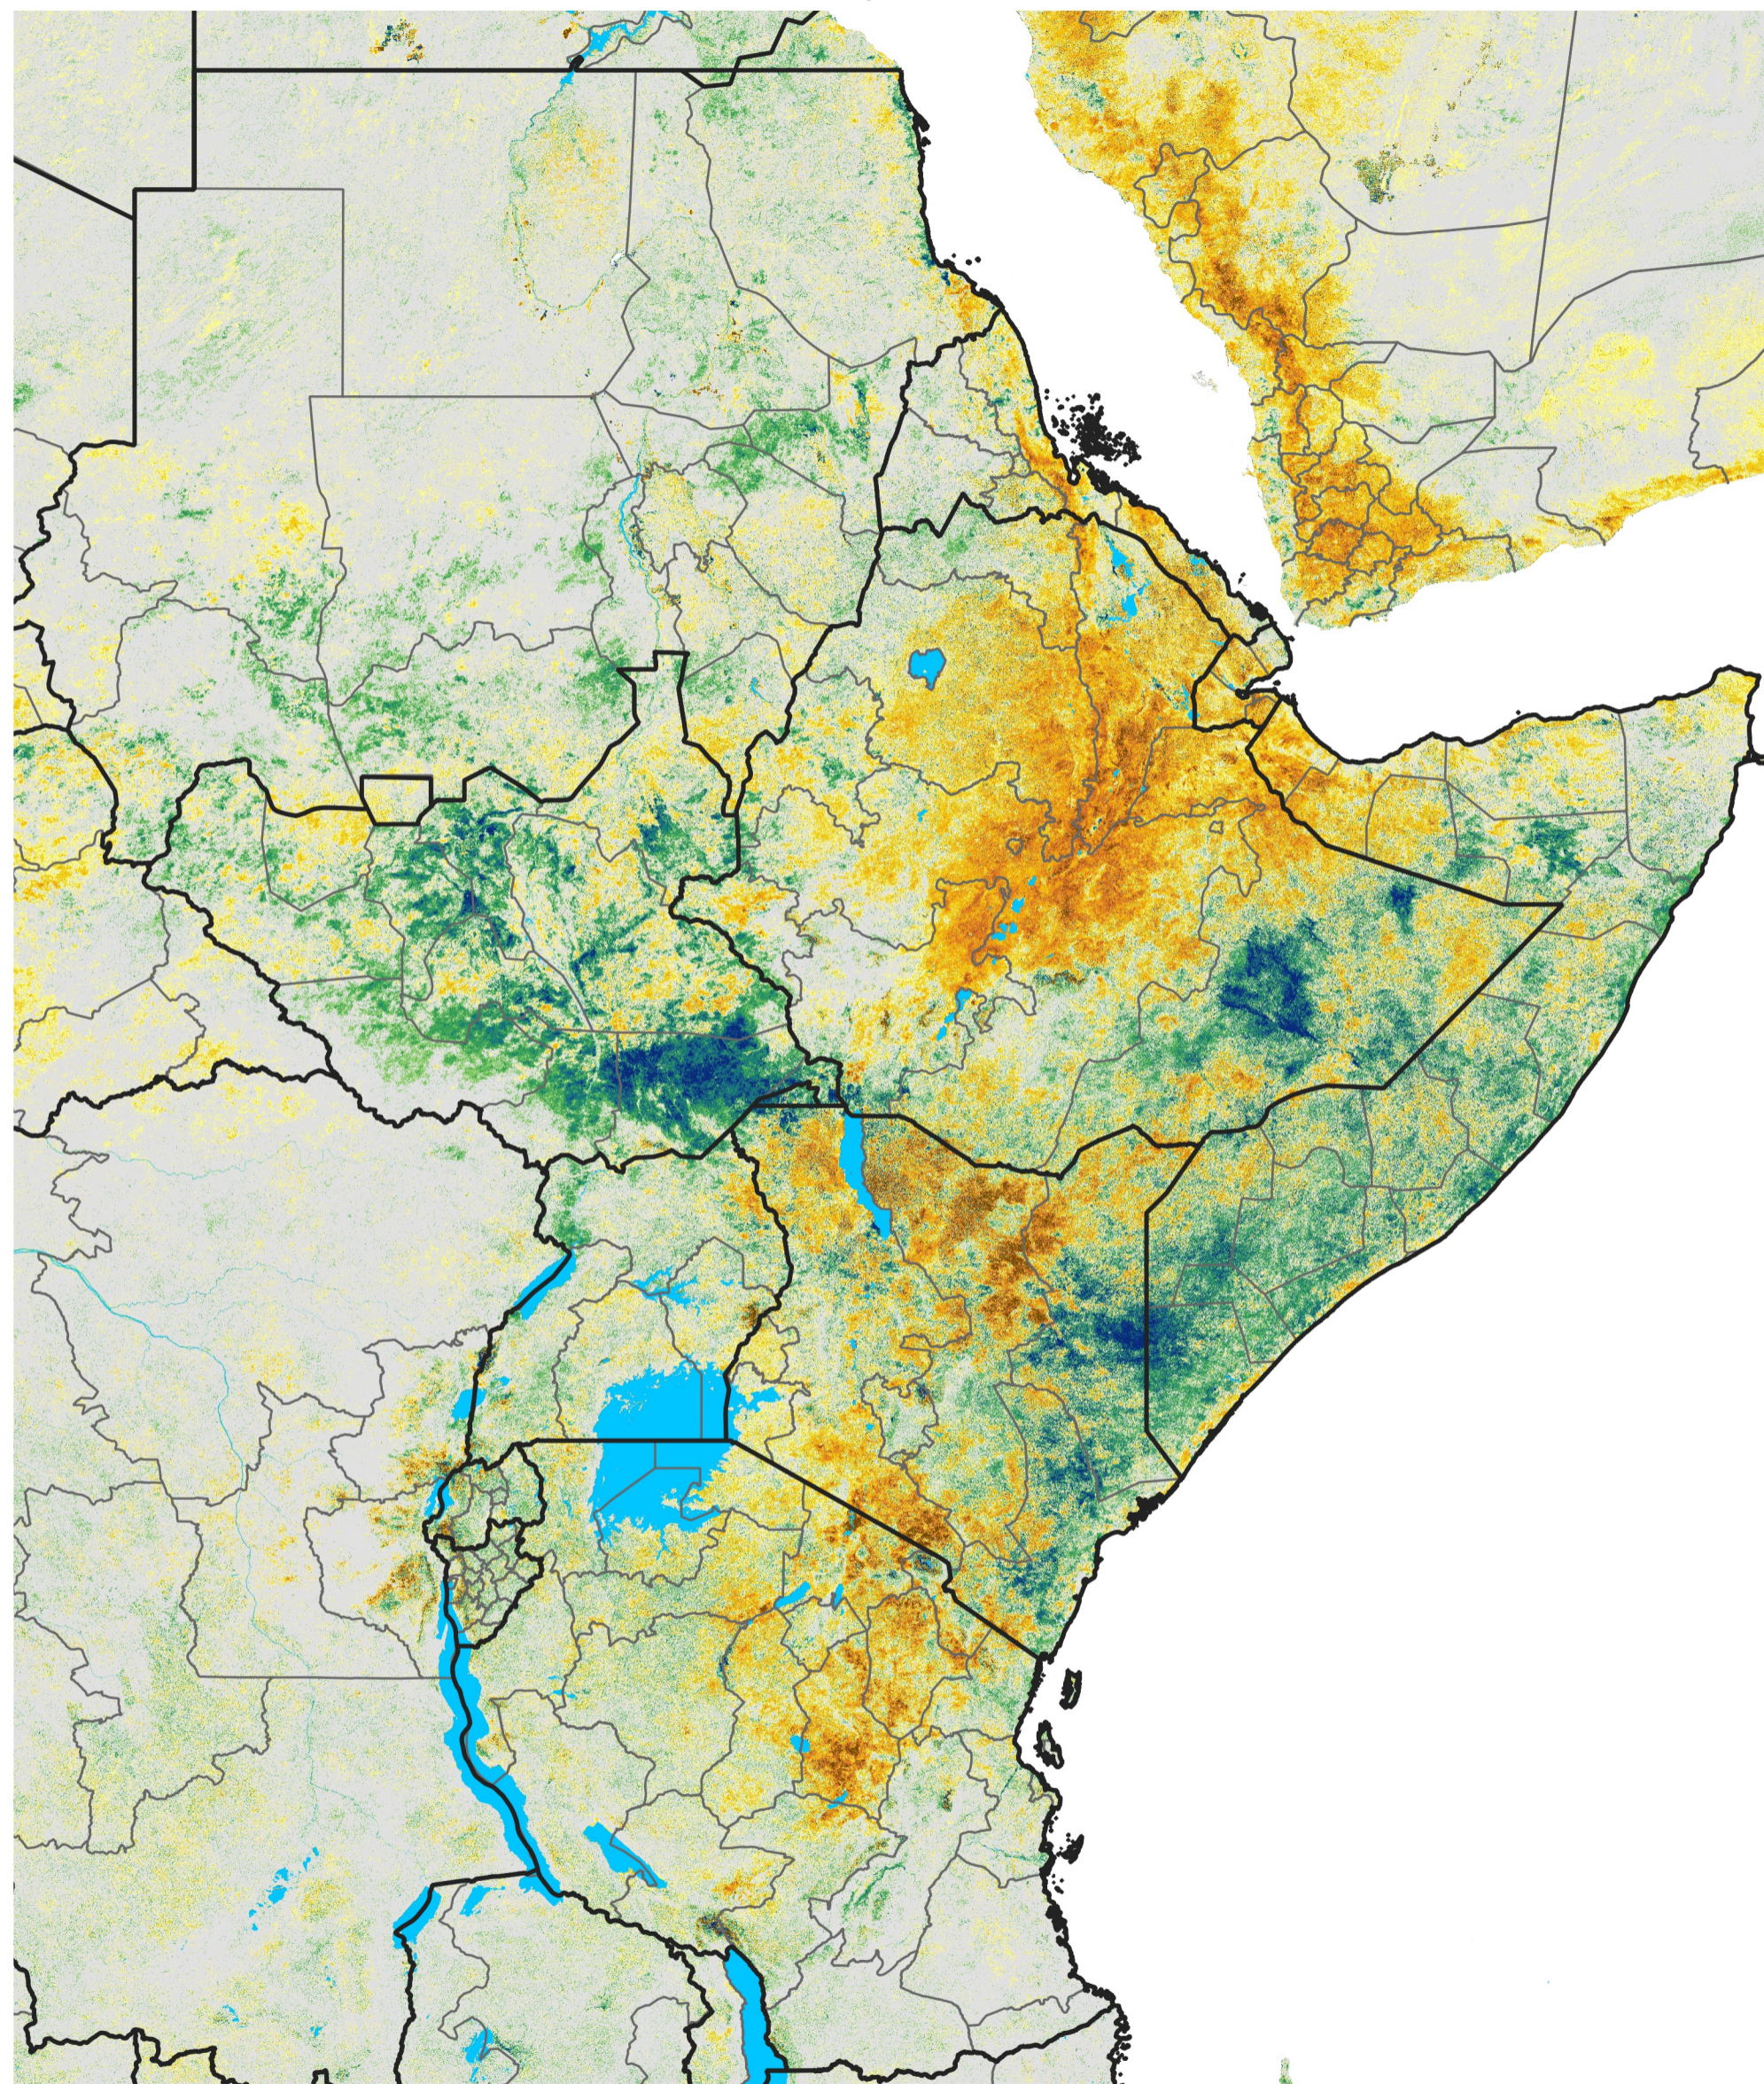

East Africa Percent of Mean NDVI

2015 / Mean (2012 - 2021)

Period 23 / Apr 16 - 25, 2015

Percent of Normal