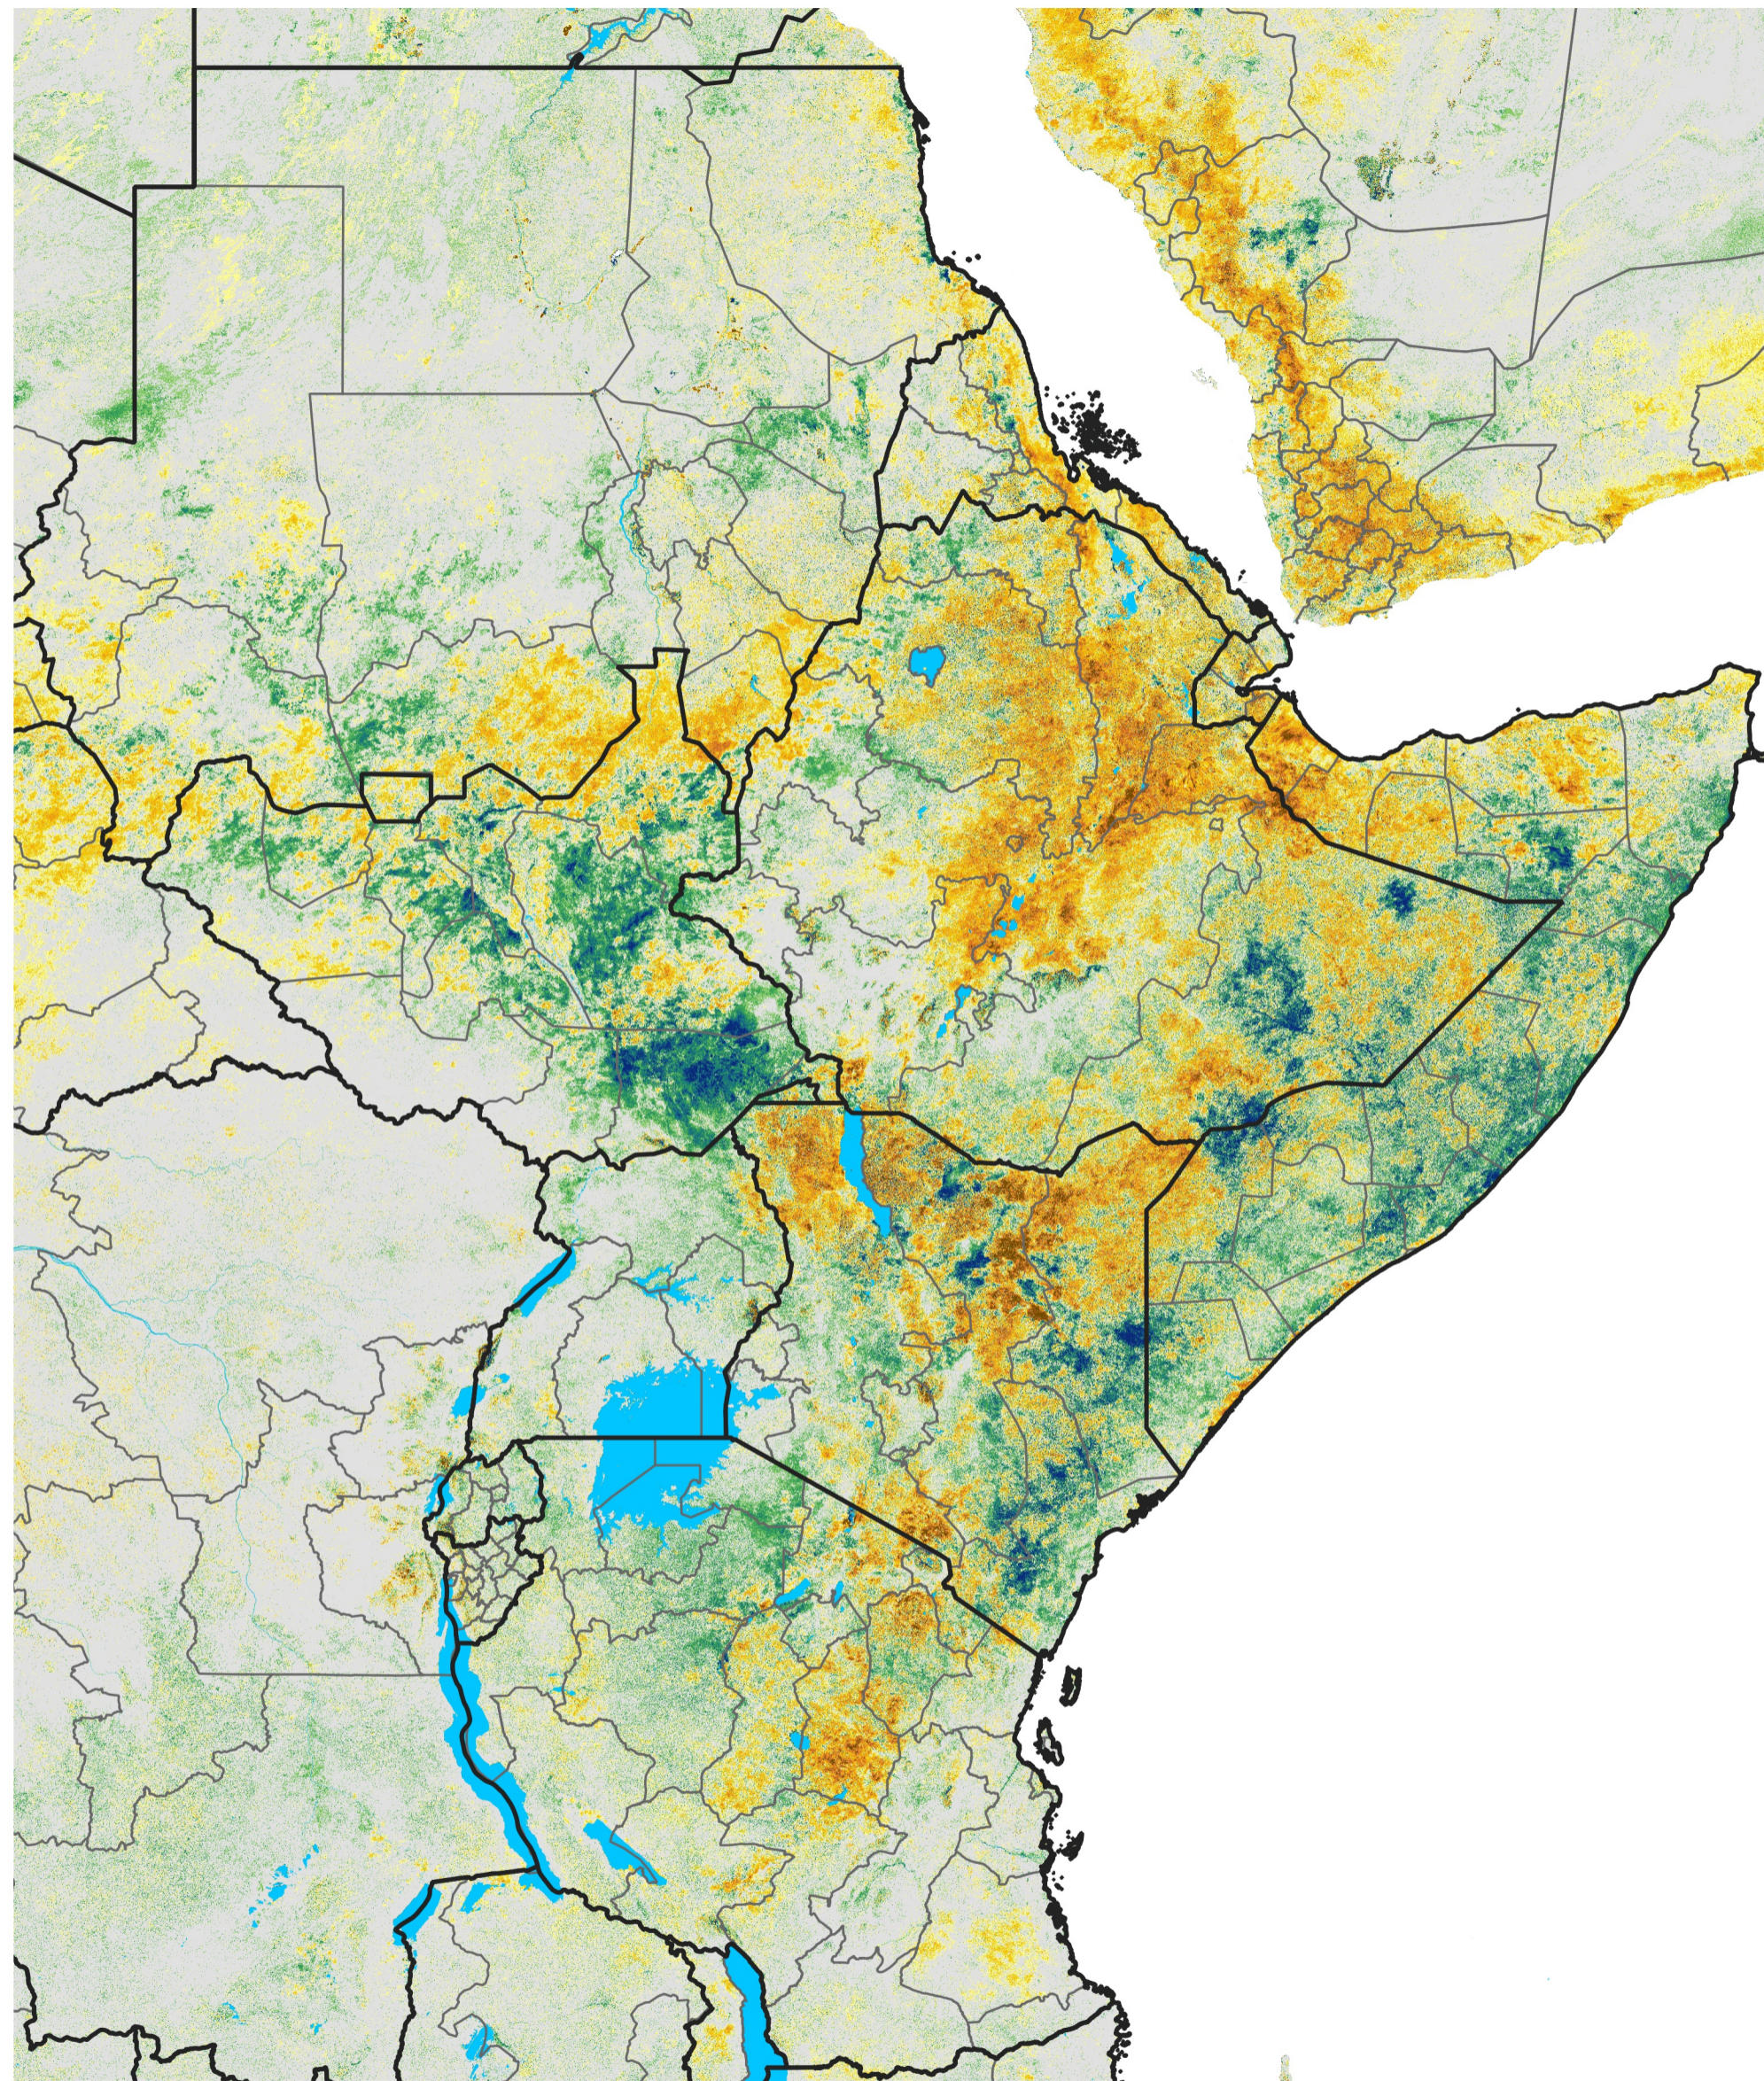

East Africa Percent of Mean NDVI

2015 / Mean (2012 - 2021)

Period 29 / May 16 - 25, 2015

Percent of Normal